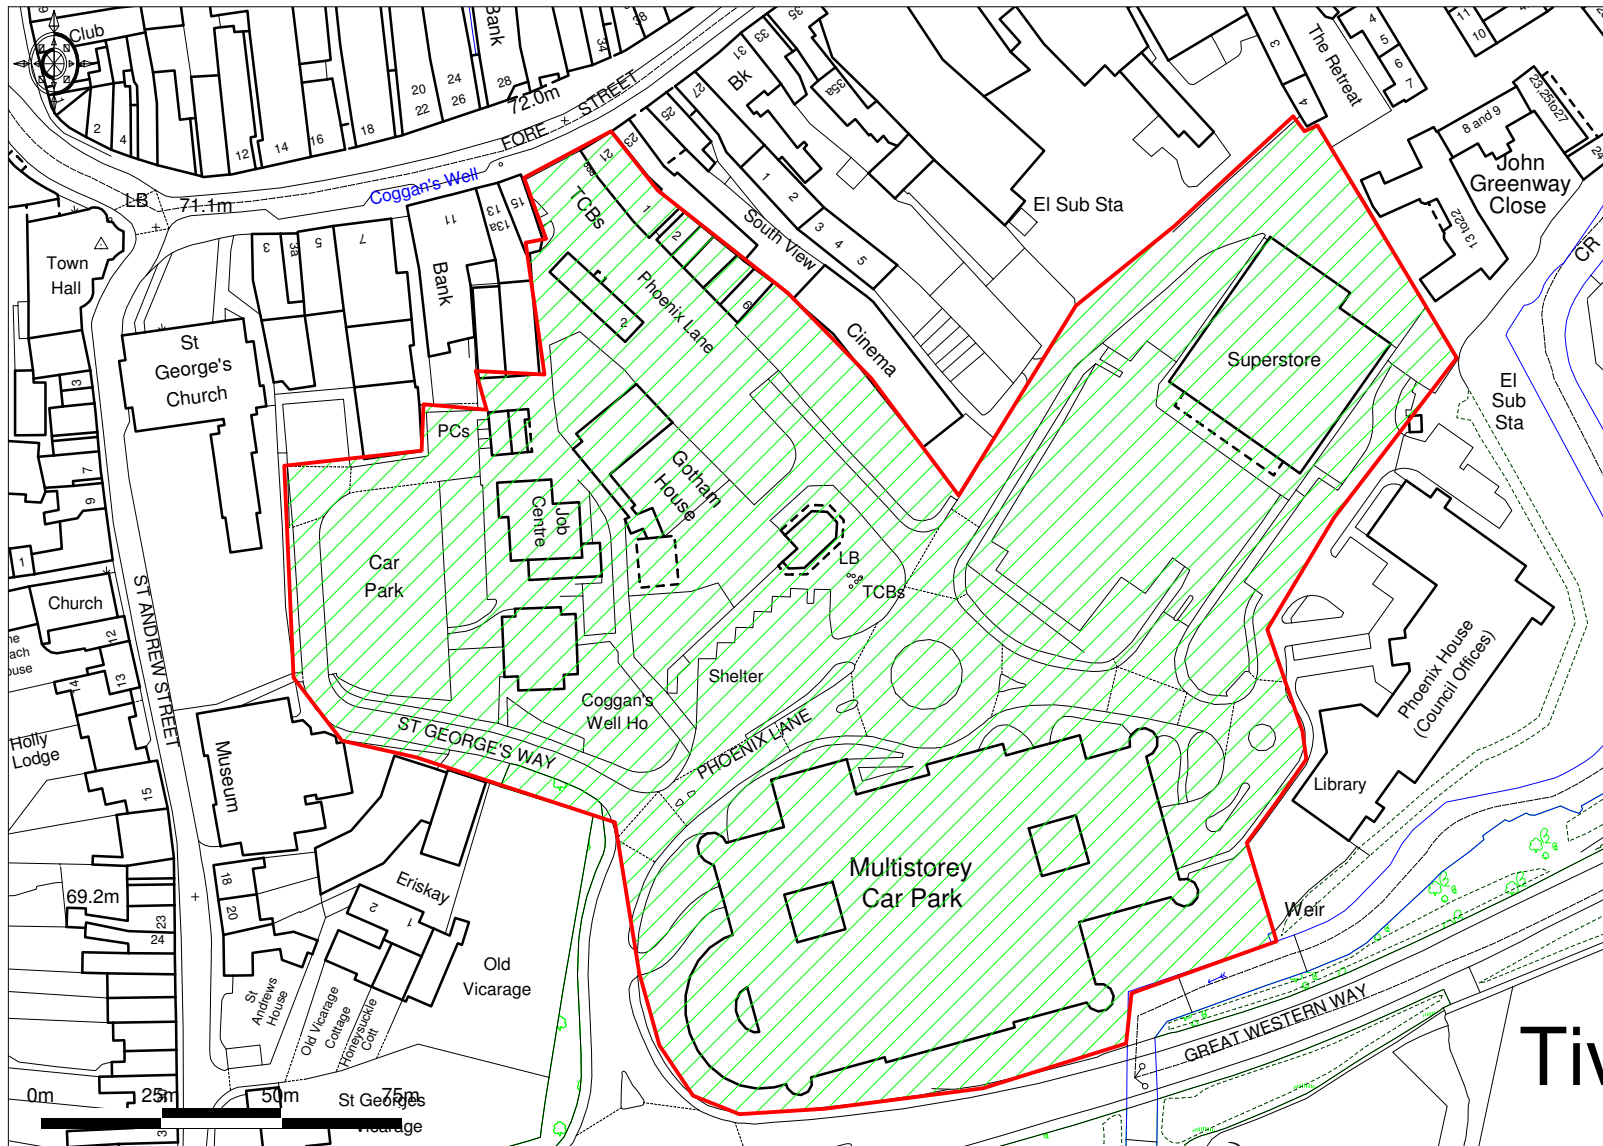

**Appendix K:**  
**Plan of Phoenix Lane, Tiverton Town Centre**

---

# Phoenix Lane Area, Tiverton Town Centre

Ordnance Survey © Crown Copyright 2012. All rights reserved. Licence number 100020449. Plotted Scale - 1:1574