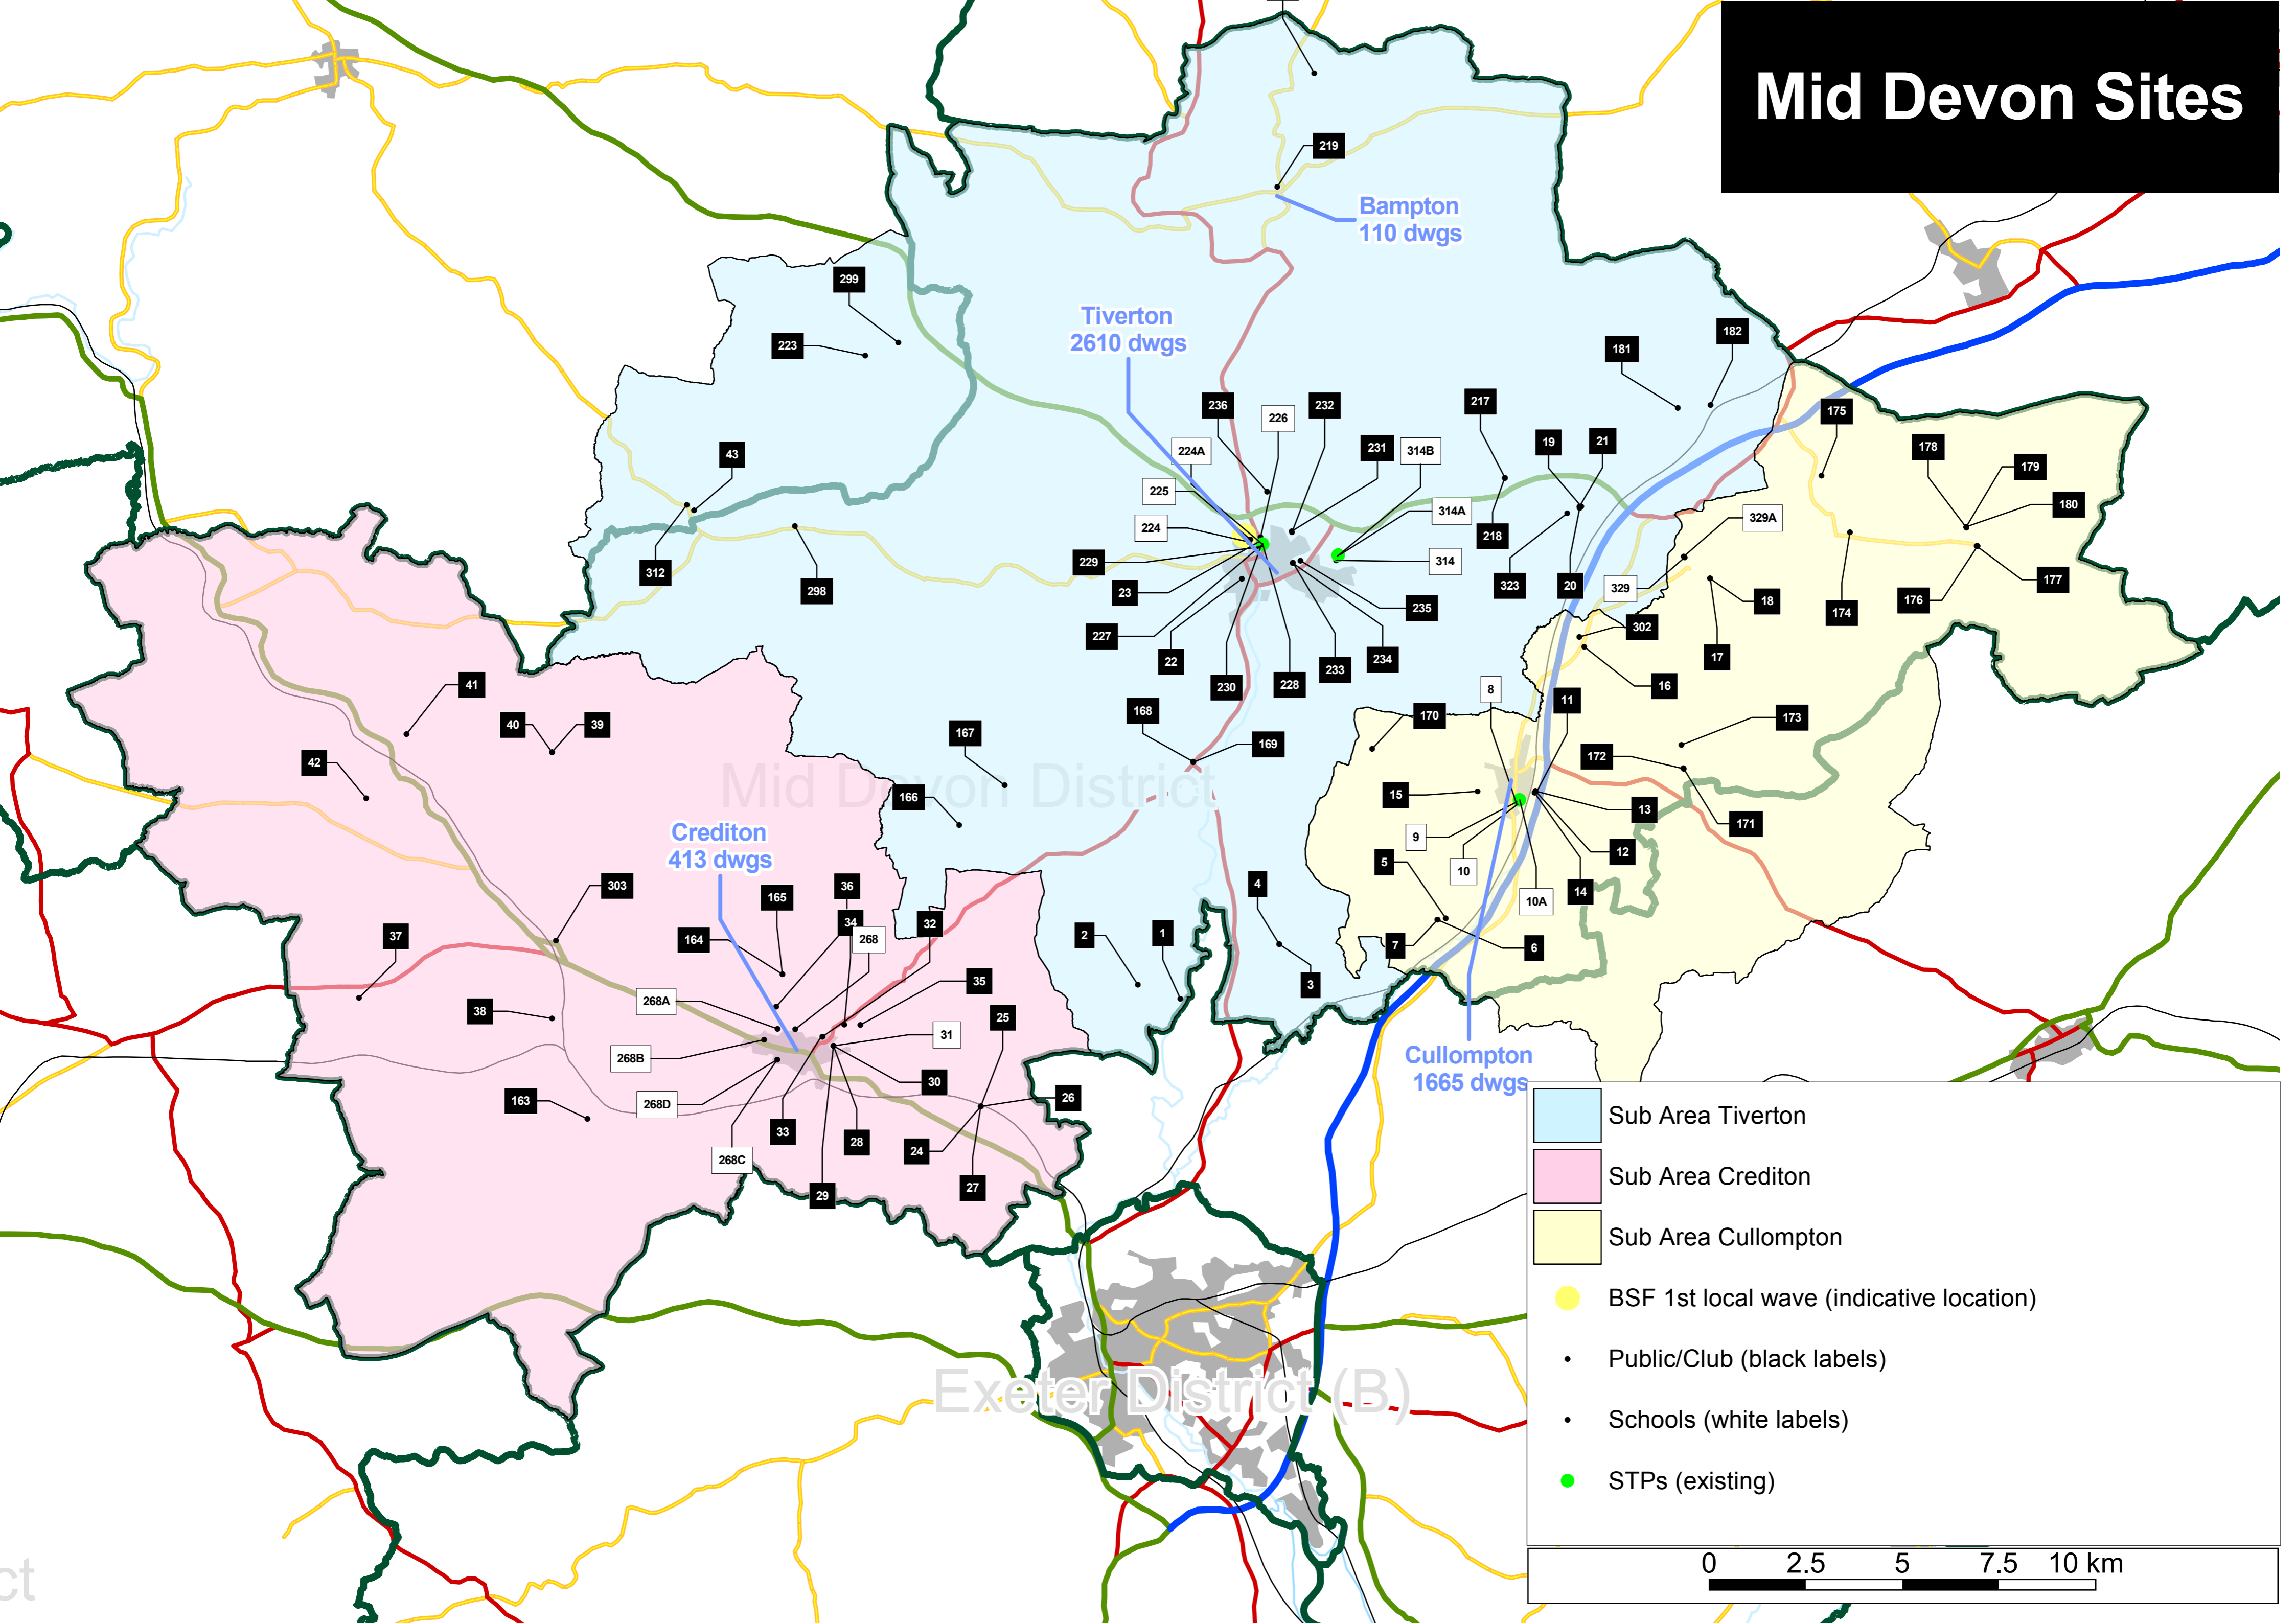

Mid Devon Sites

Legend:

- Sub Area Tiverton
- Sub Area Crediton
- Sub Area Cullompton
- BSF 1st local wave (indicative location)
- Public/Club (black labels)
- Schools (white labels)
- STPs (existing)

Scale: 0 2.5 5 7.5 10 km