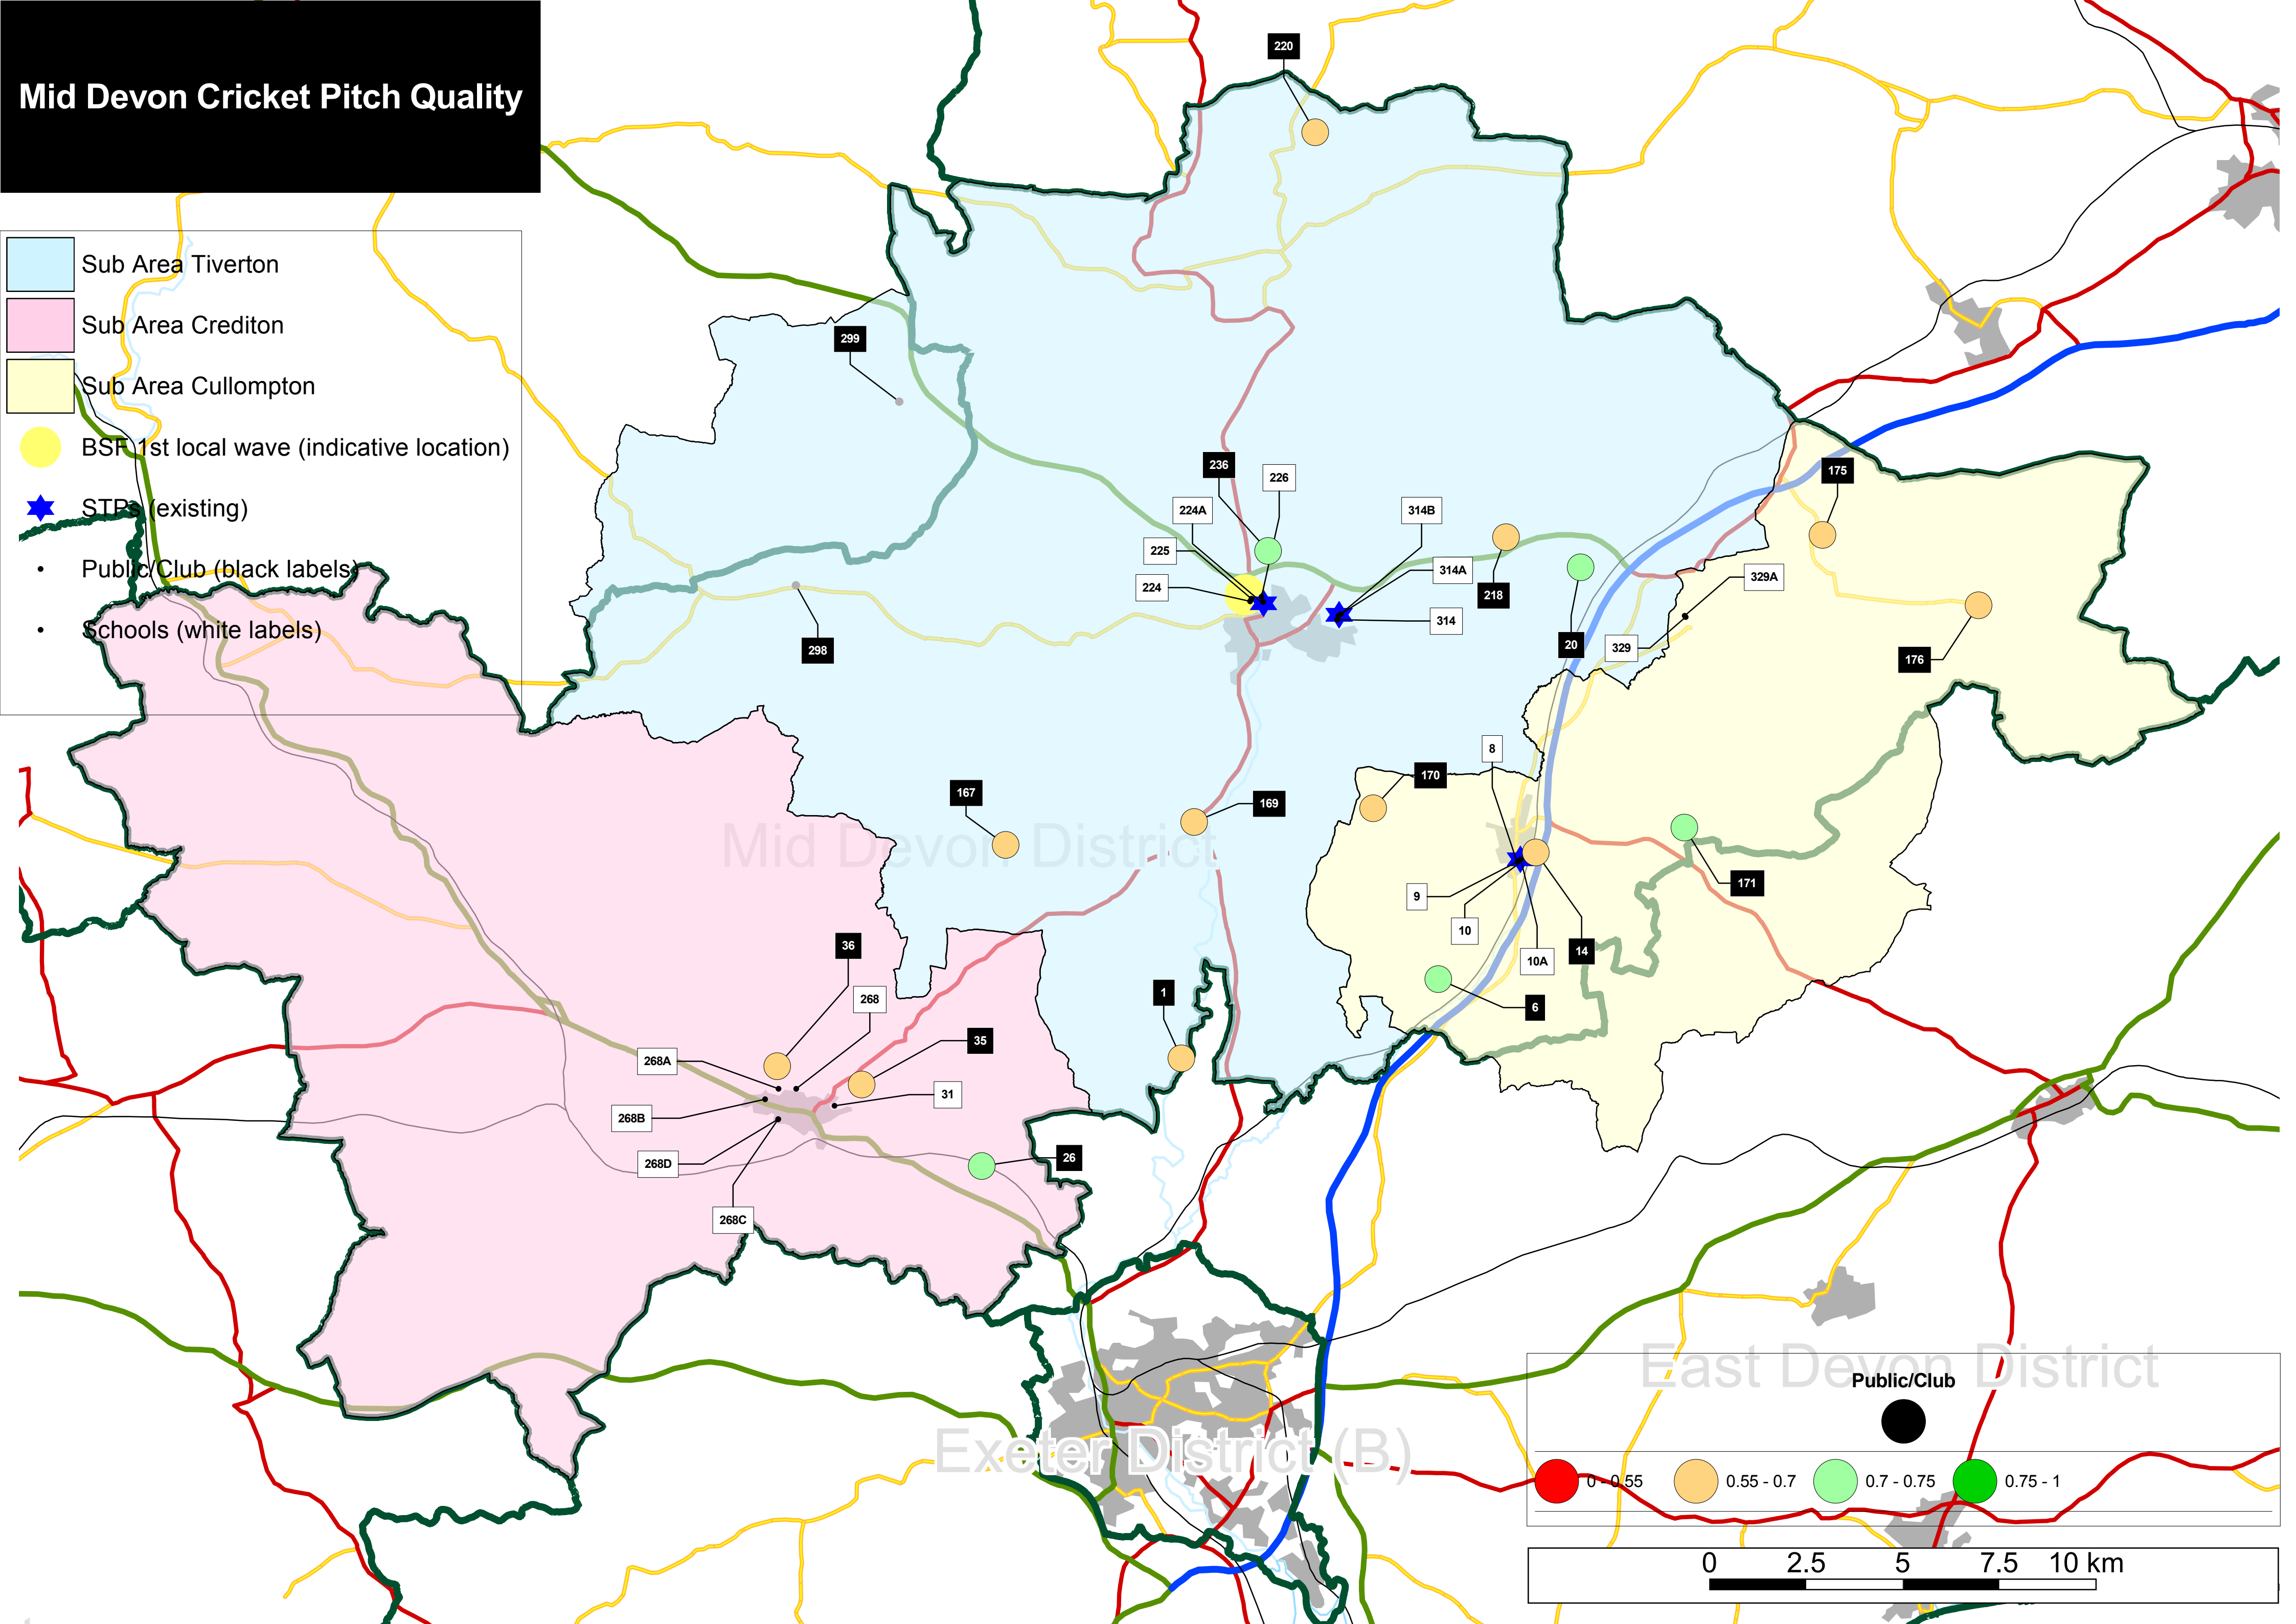

Mid Devon Cricket Pitch Quality

- Sub Area Tiverton
- Sub Area Crediton
- Sub Area Cullompton
- BSP 1st local wave (indicative location)
- STPs (existing)
- Public/Club (black labels)
- Schools (white labels)

Public/Club

0 - 0.55 0.55 - 0.7 0.7 - 0.75 0.75 - 1

0 2.5 5 7.5 10 km