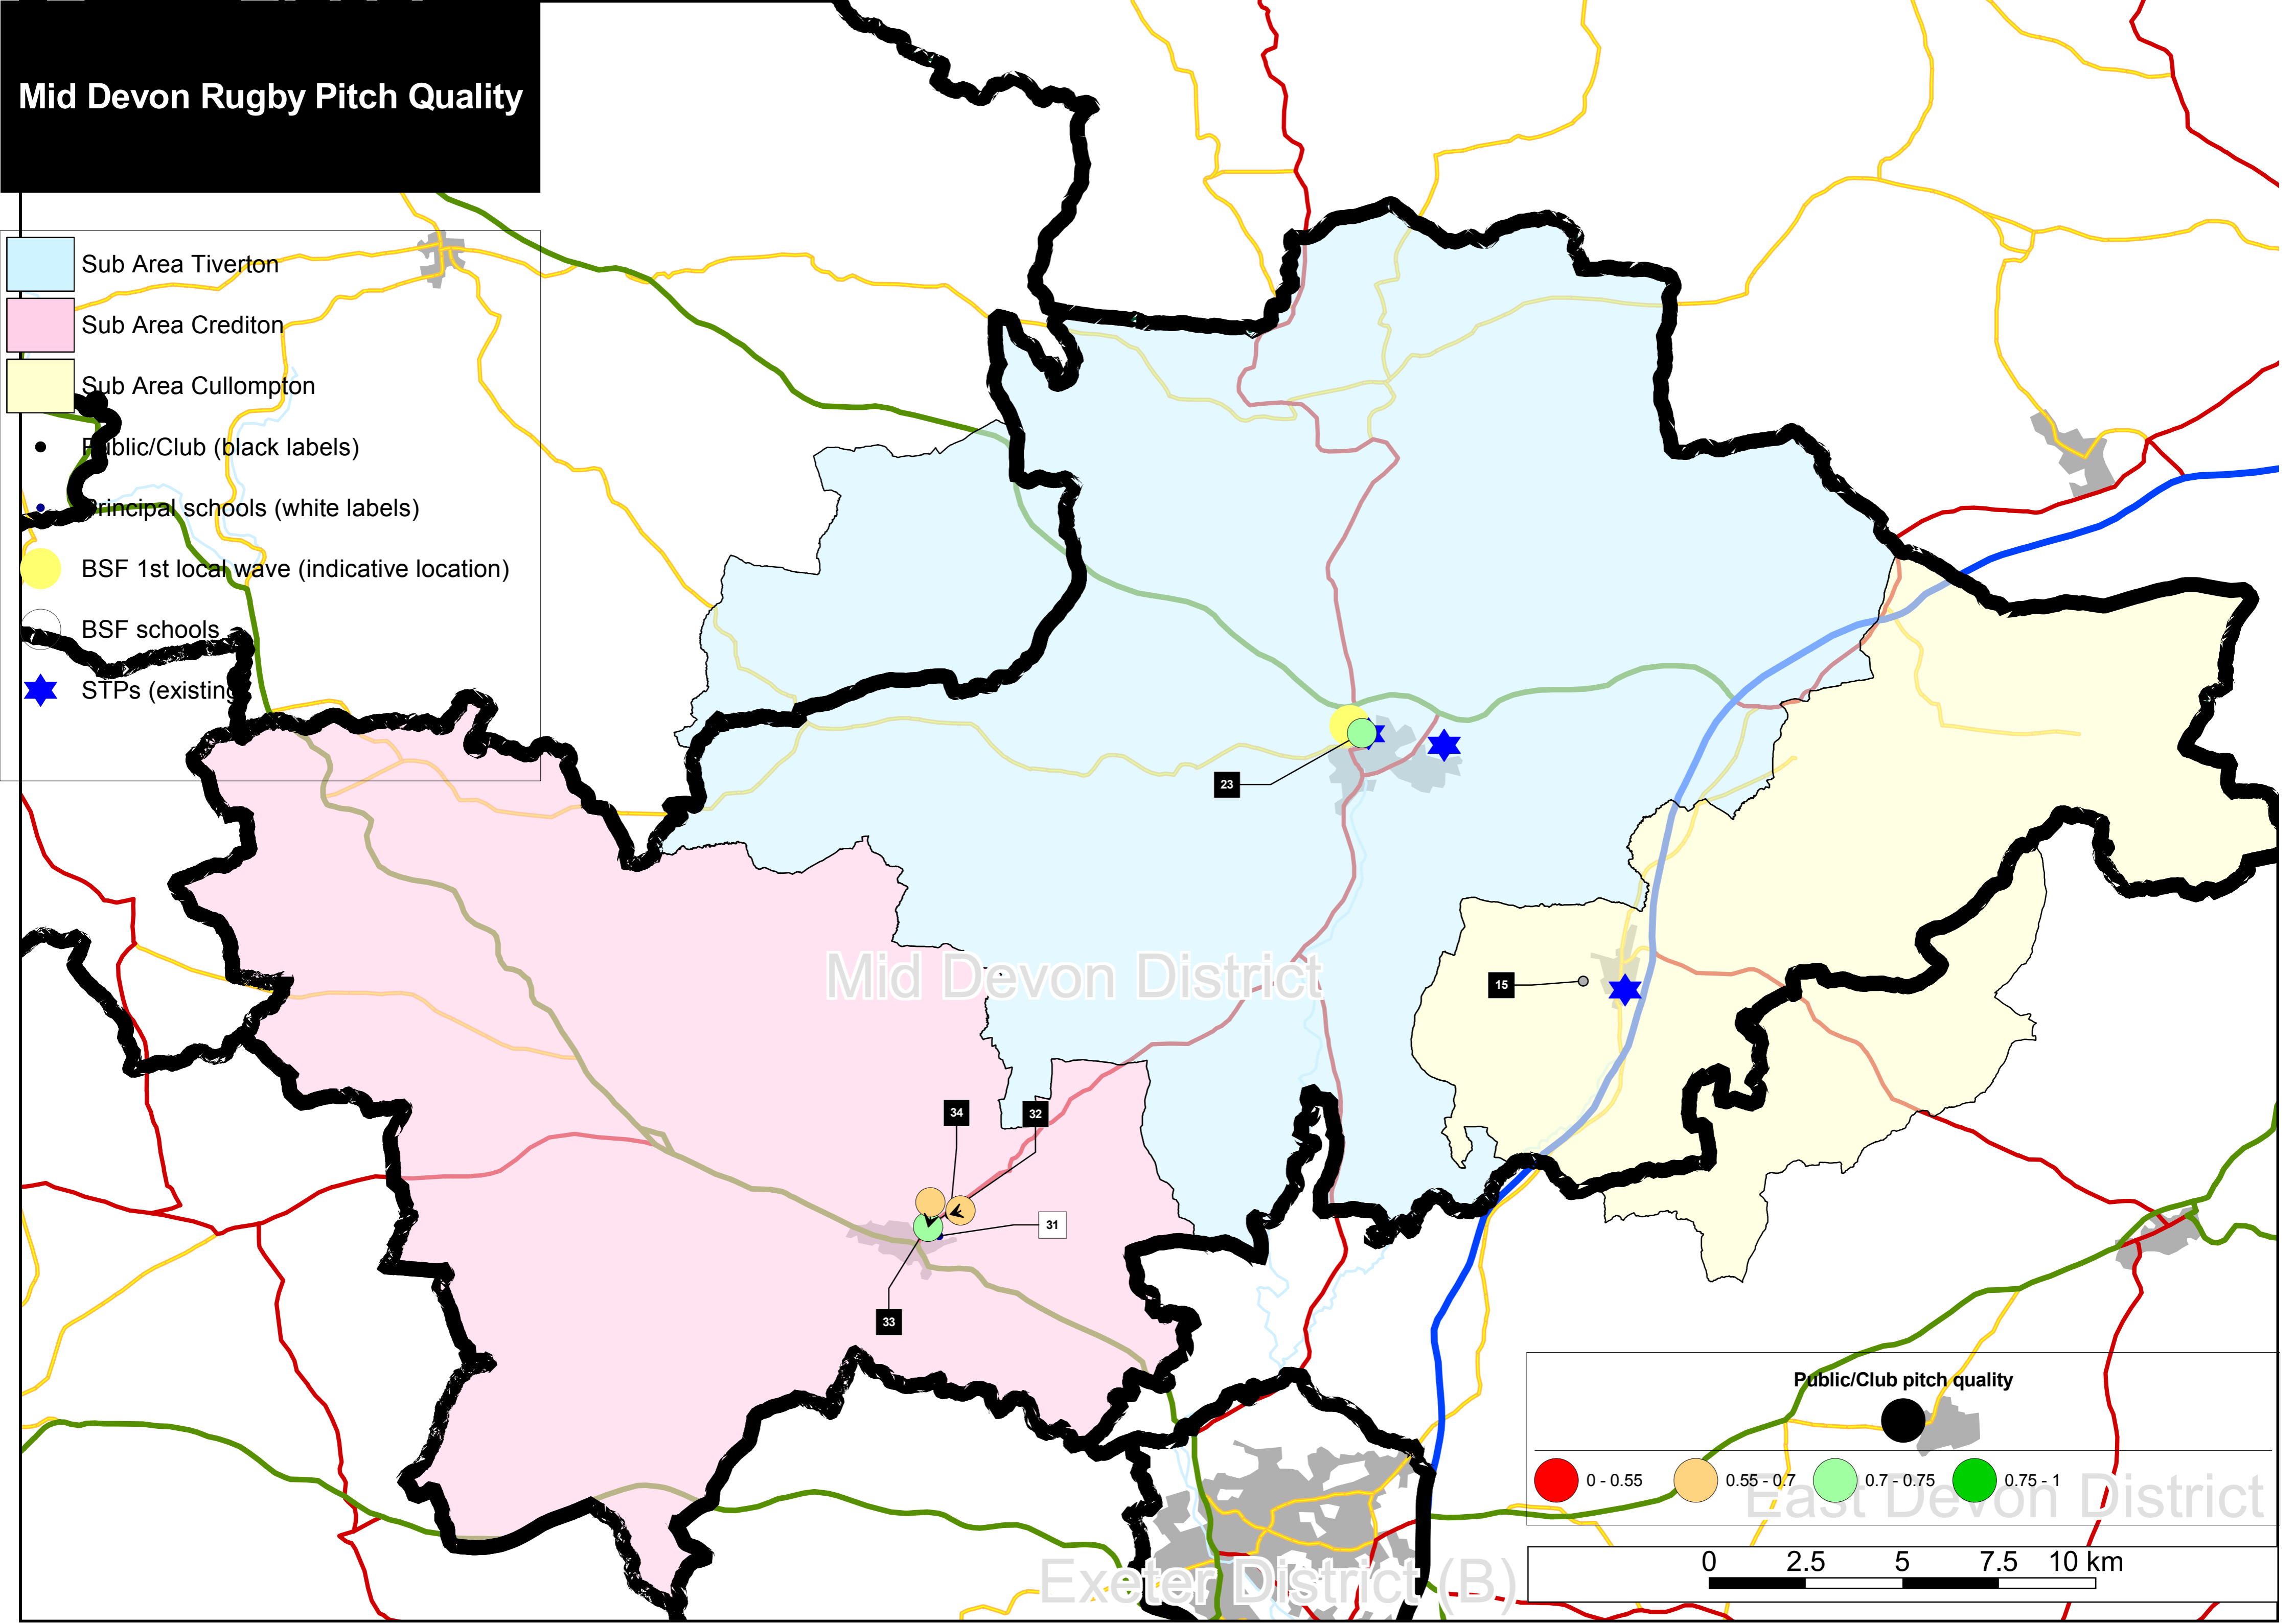

# Mid Devon Rugby Pitch Quality

- Sub Area Tiverton
- Sub Area Crediton
- Sub Area Cullompton
- Public/Club (black labels)
- Principal schools (white labels)
- BSF 1st local wave (indicative location)
- BSF schools
- STPs (existing)

**Public/Club pitch quality**

● 0 - 0.55	● 0.55 - 0.7	● 0.7 - 0.75	● 0.75 - 1
------------	--------------	--------------	------------

0 2.5 5 7.5 10 km