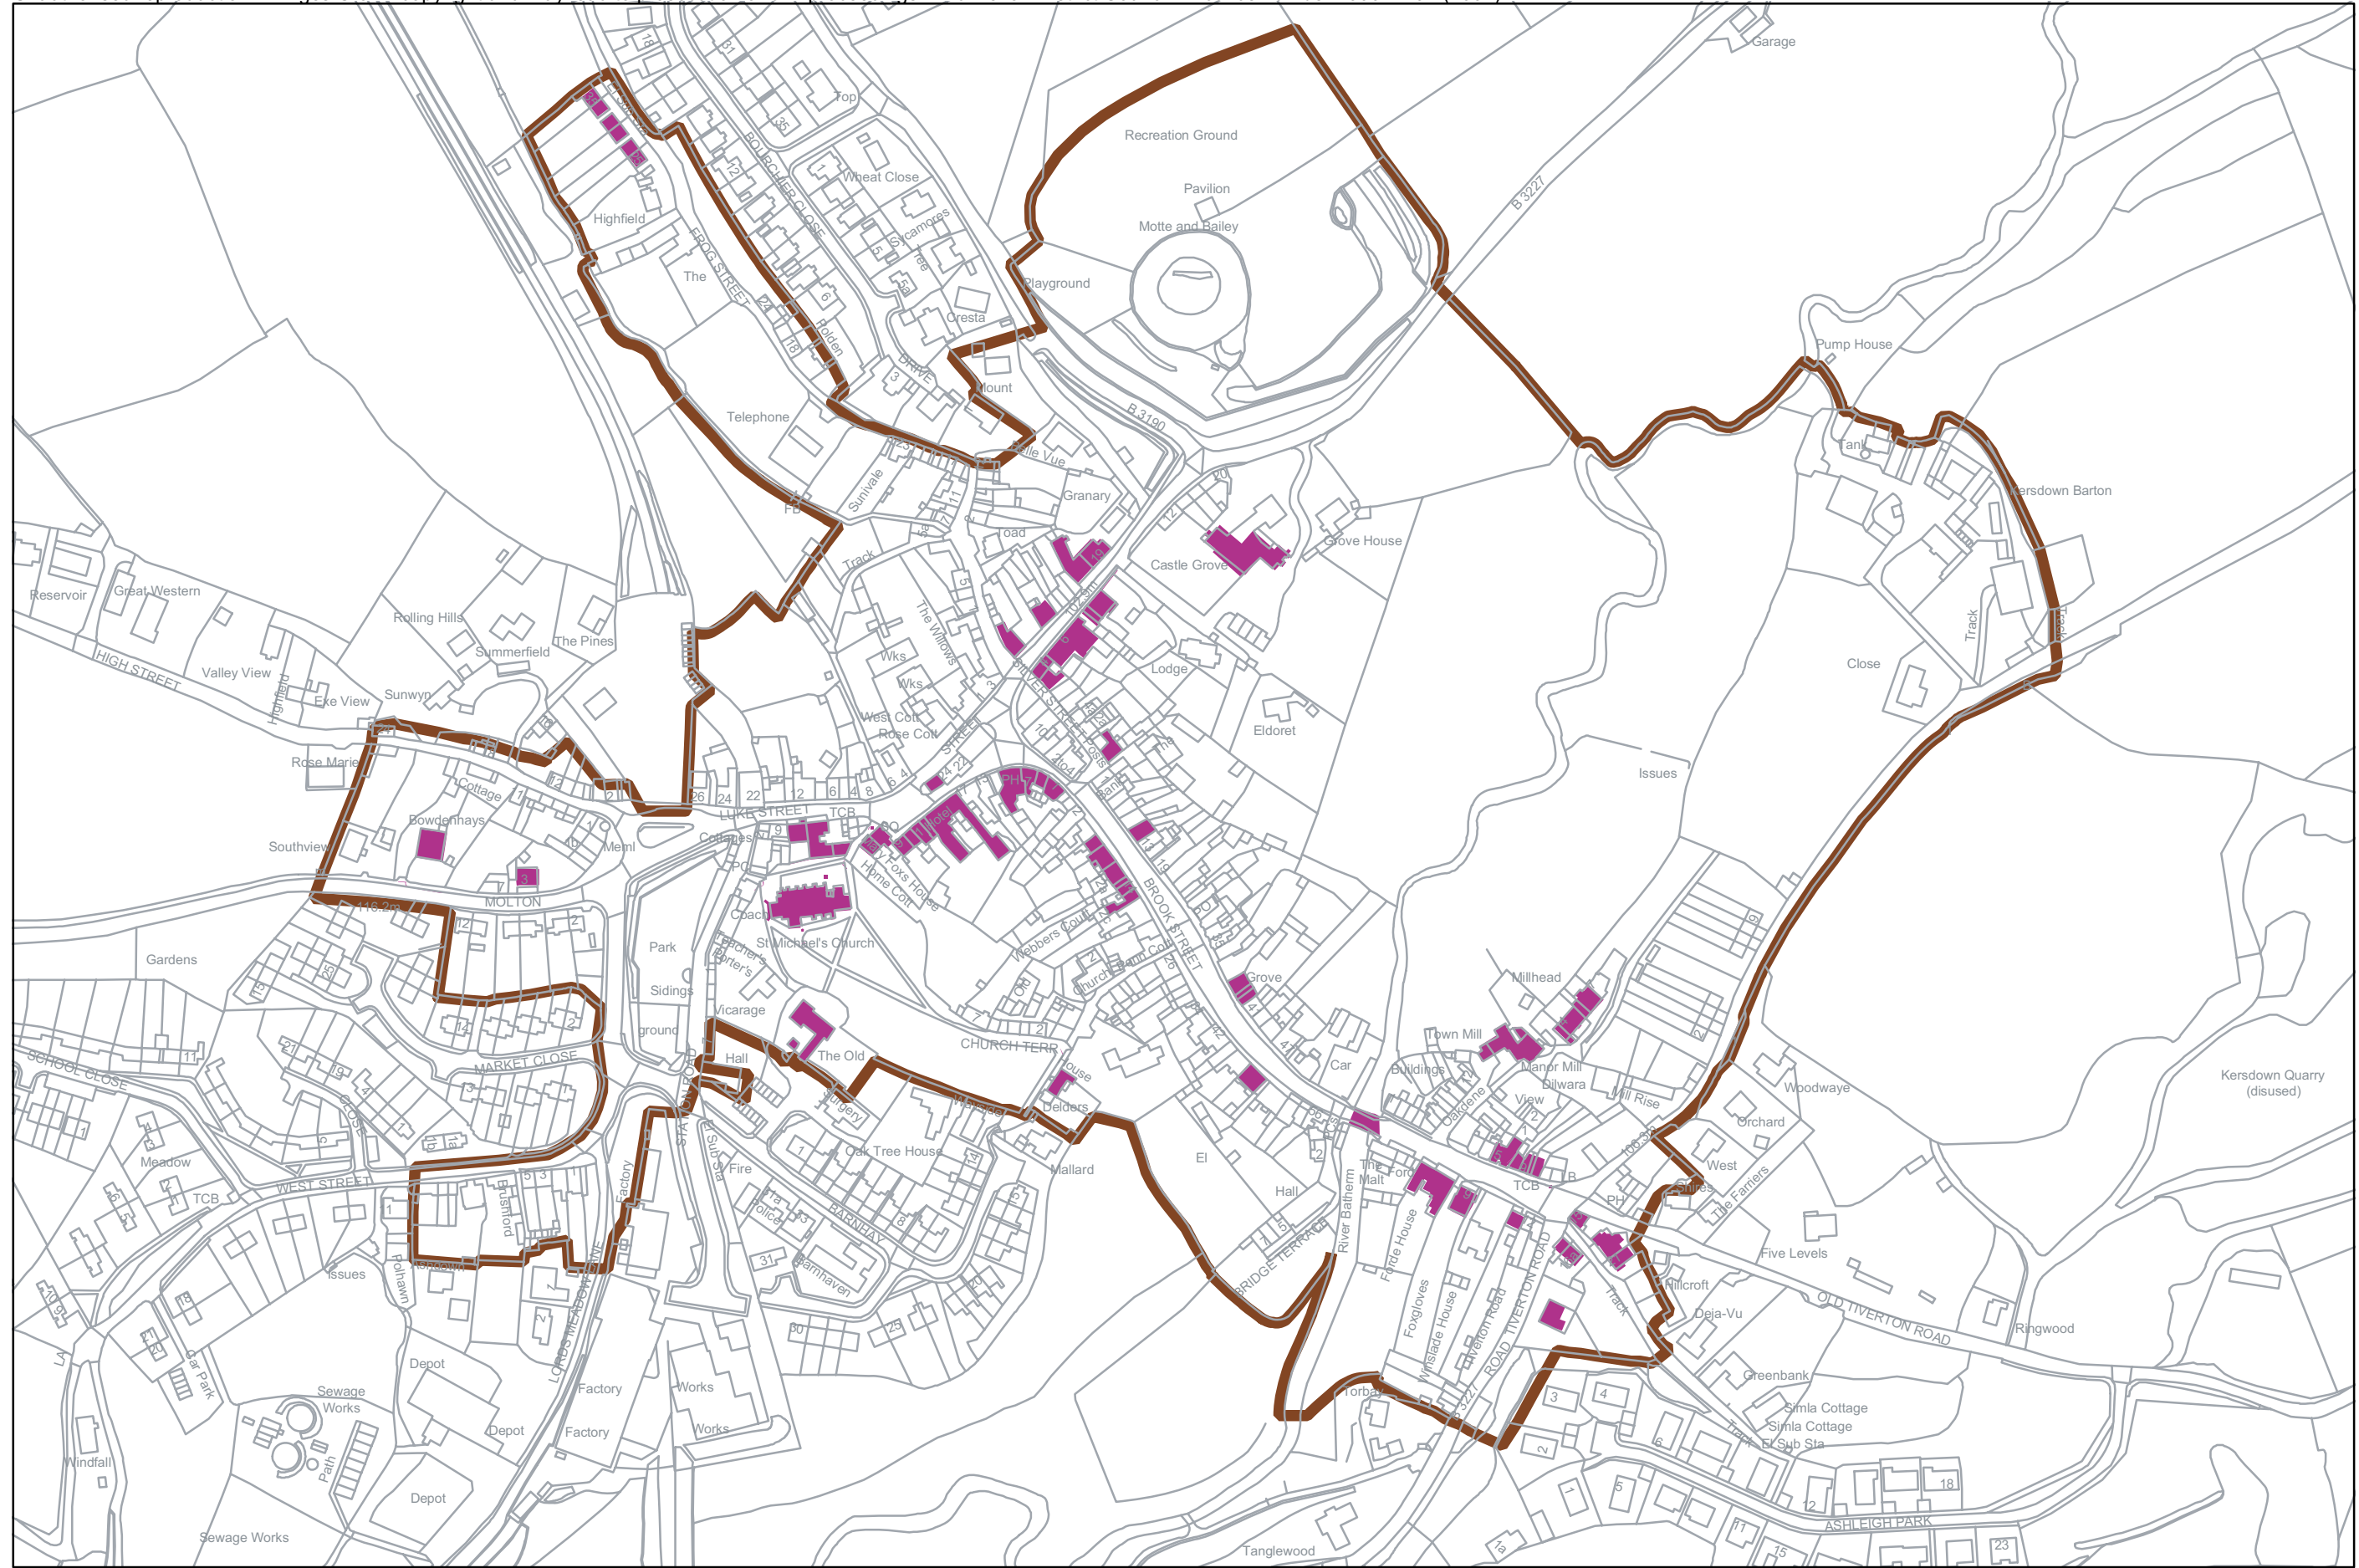

This map is based upon Ordnance Survey material with the permission of Ordnance Survey on behalf of the Controller of Her Majesty's Stationery Office c Crown copyright. Unauthorised reproduction infringes Crown copyright and may lead to prosecution or civil proceedings. Mid Devon District Council. Licence number 100022292 (2004).

BAMPTON