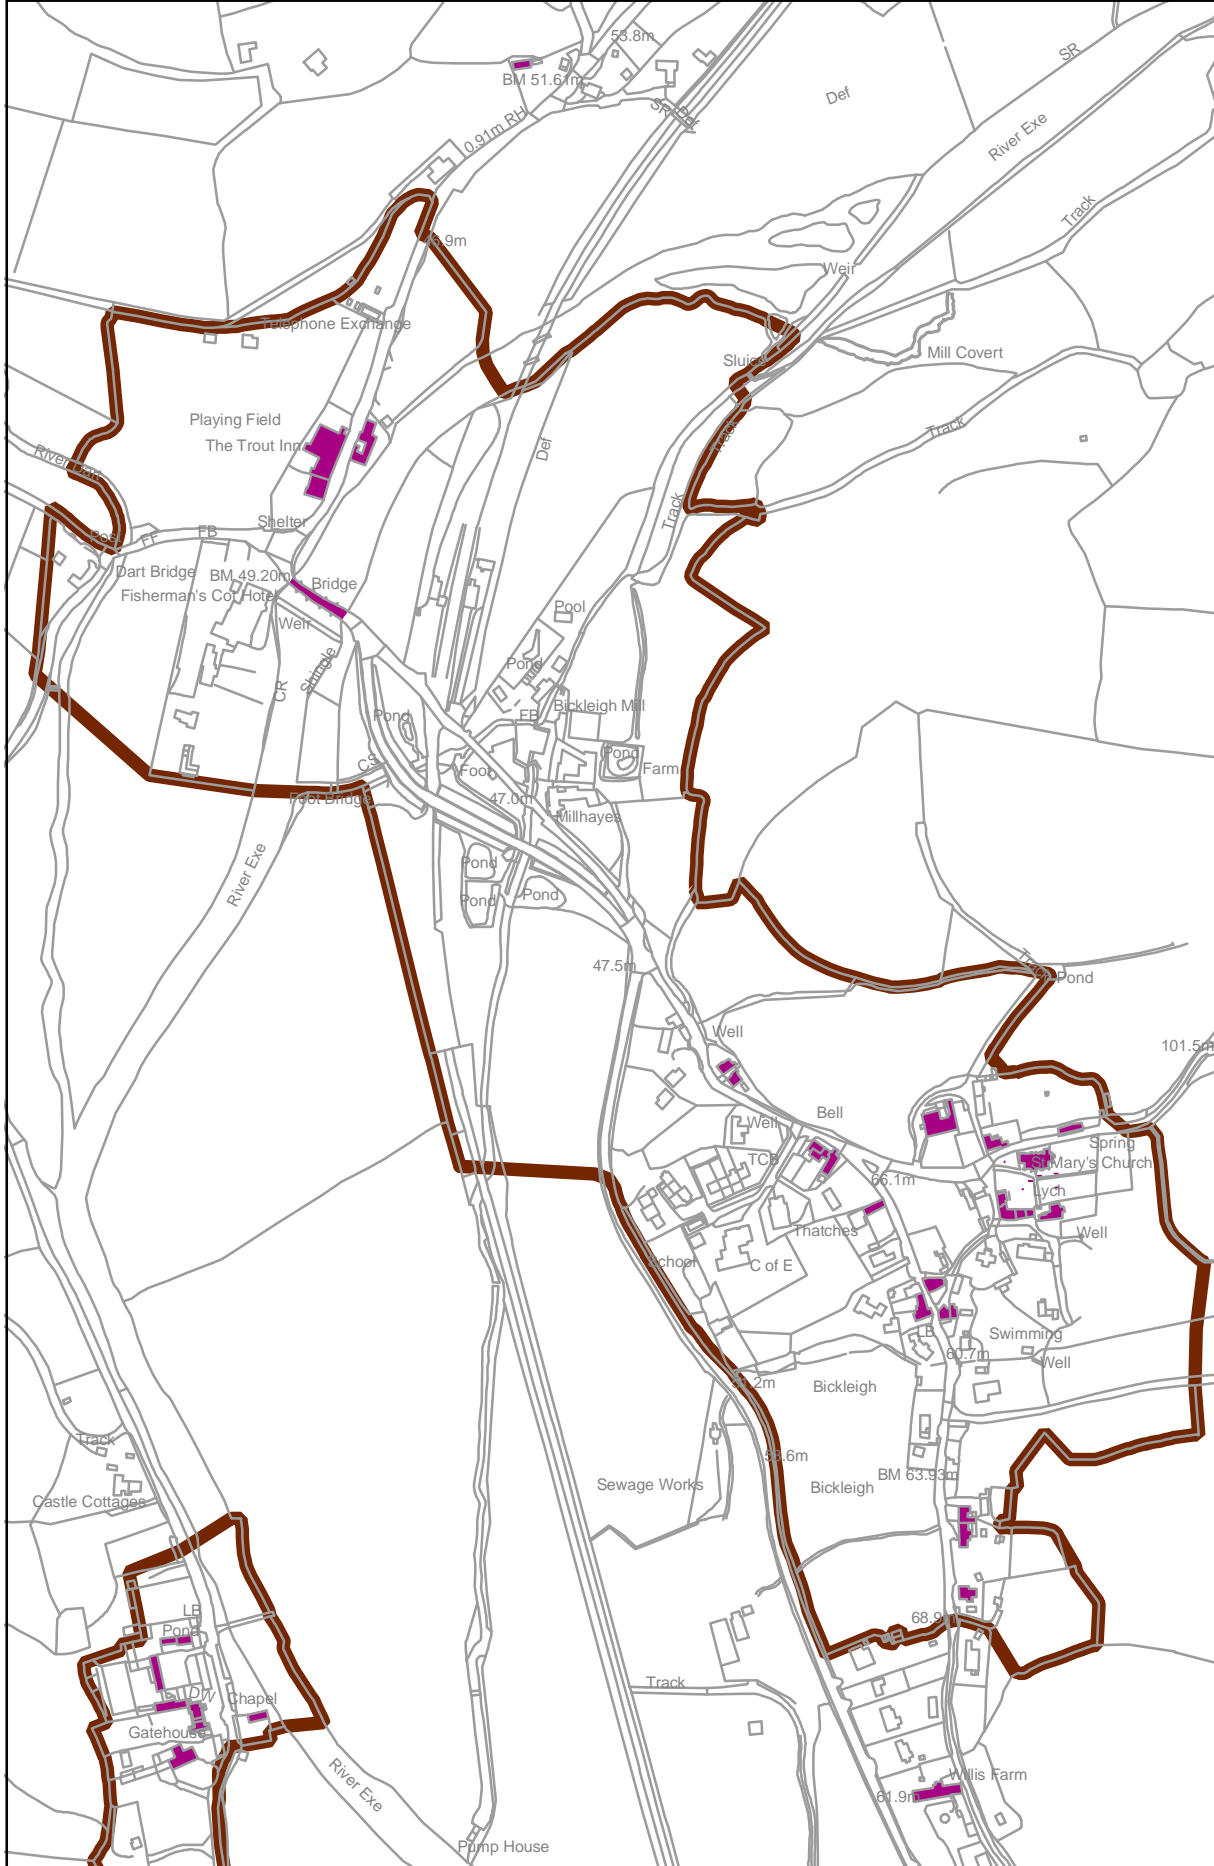

N

This map is based upon Ordnance Survey material with the permission of Ordnance Survey on behalf of the Controller of Her Majesty's Stationery Office c Crown copyright. Unauthorised reproduction infringes Crown copyright and may lead to prosecution or civil proceedings. Mid Devon District Council. Licence number 10002292 (2004).

BICKLEIGH