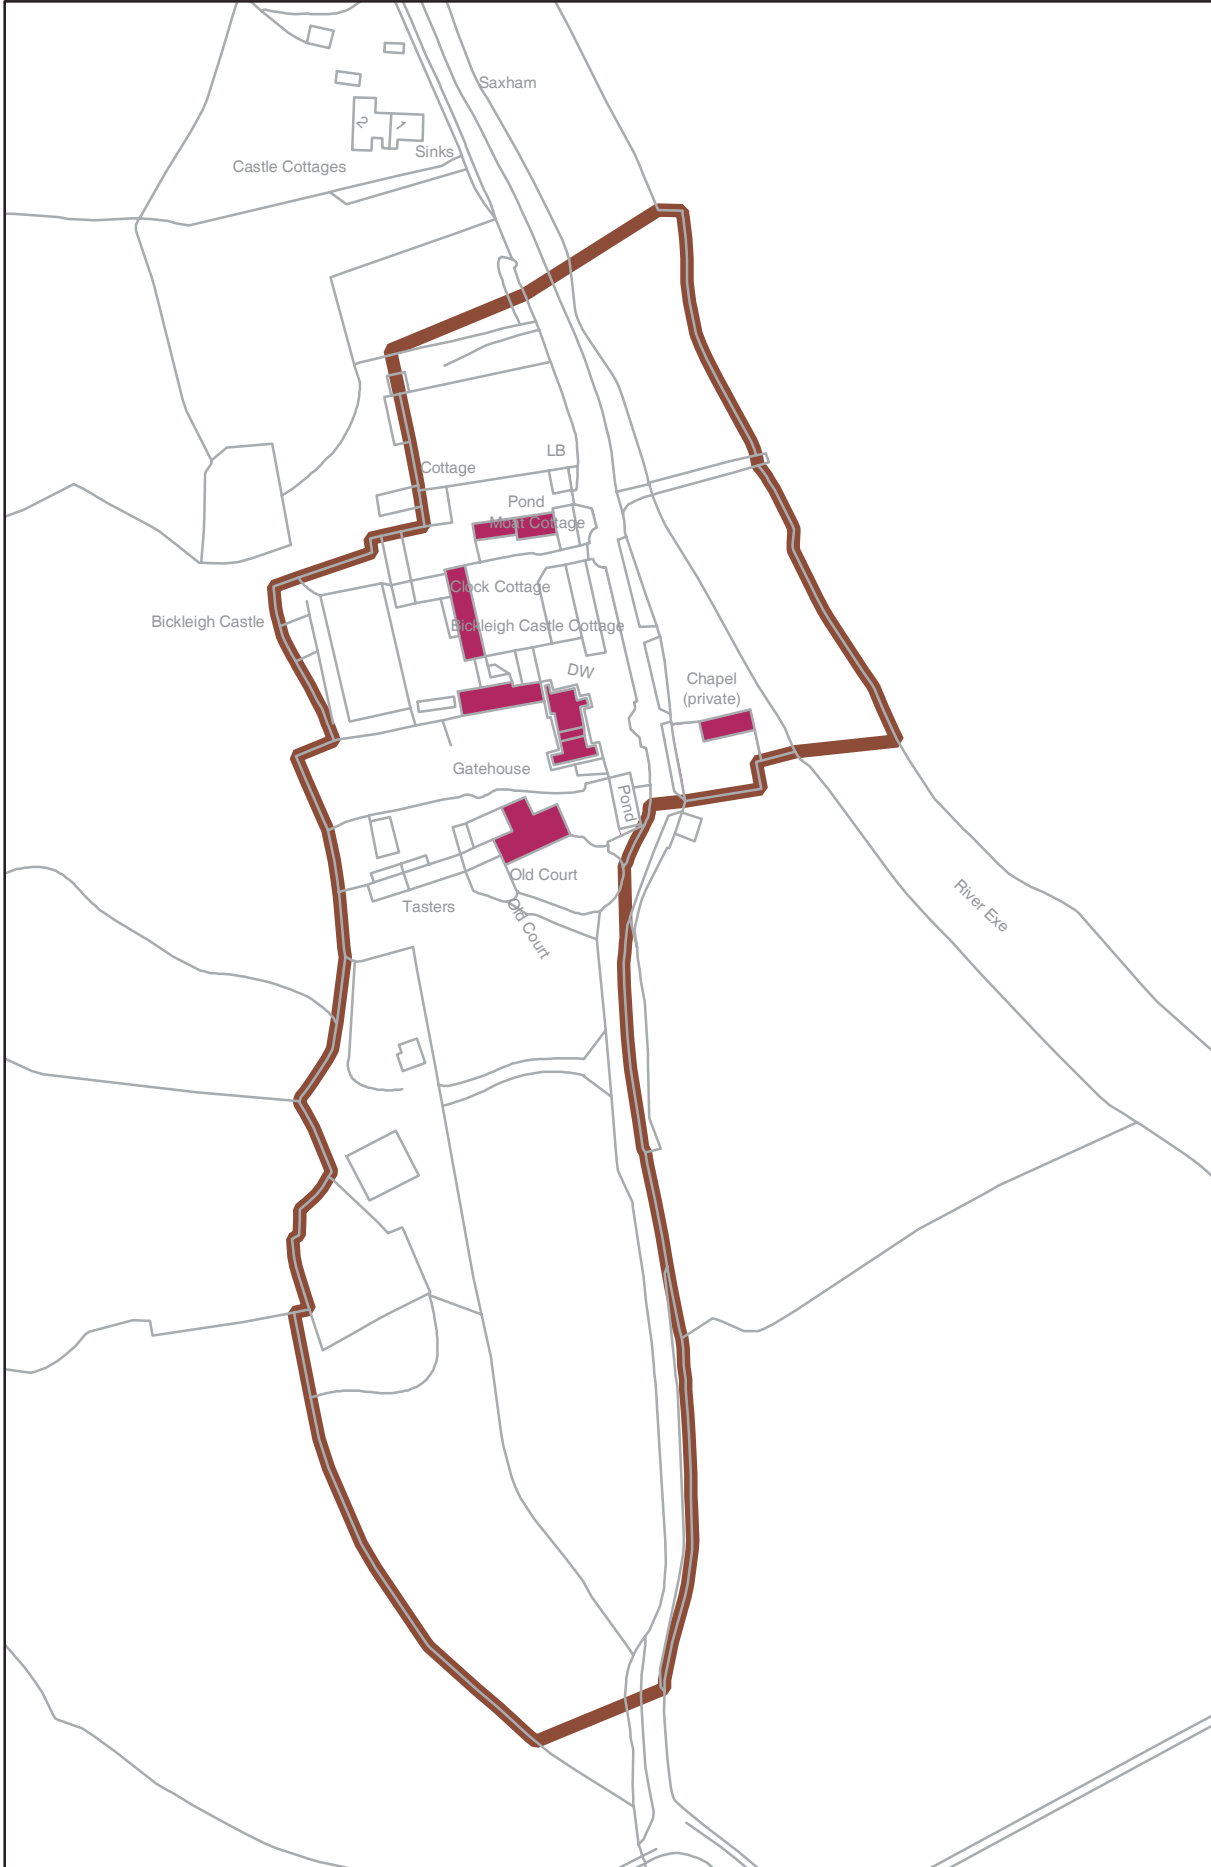

N

This map is based upon Ordnance Survey material with the permission of Ordnance Survey on behalf of the Controller of Her Majesty's Stationery Office c Crown copyright. Unauthorised reproduction infringes Crown copyright and may lead to prosecution or civil proceedings. Mid Devon District Council. Licence number 100022292 (2004).

BICKLEIGH CASTLE