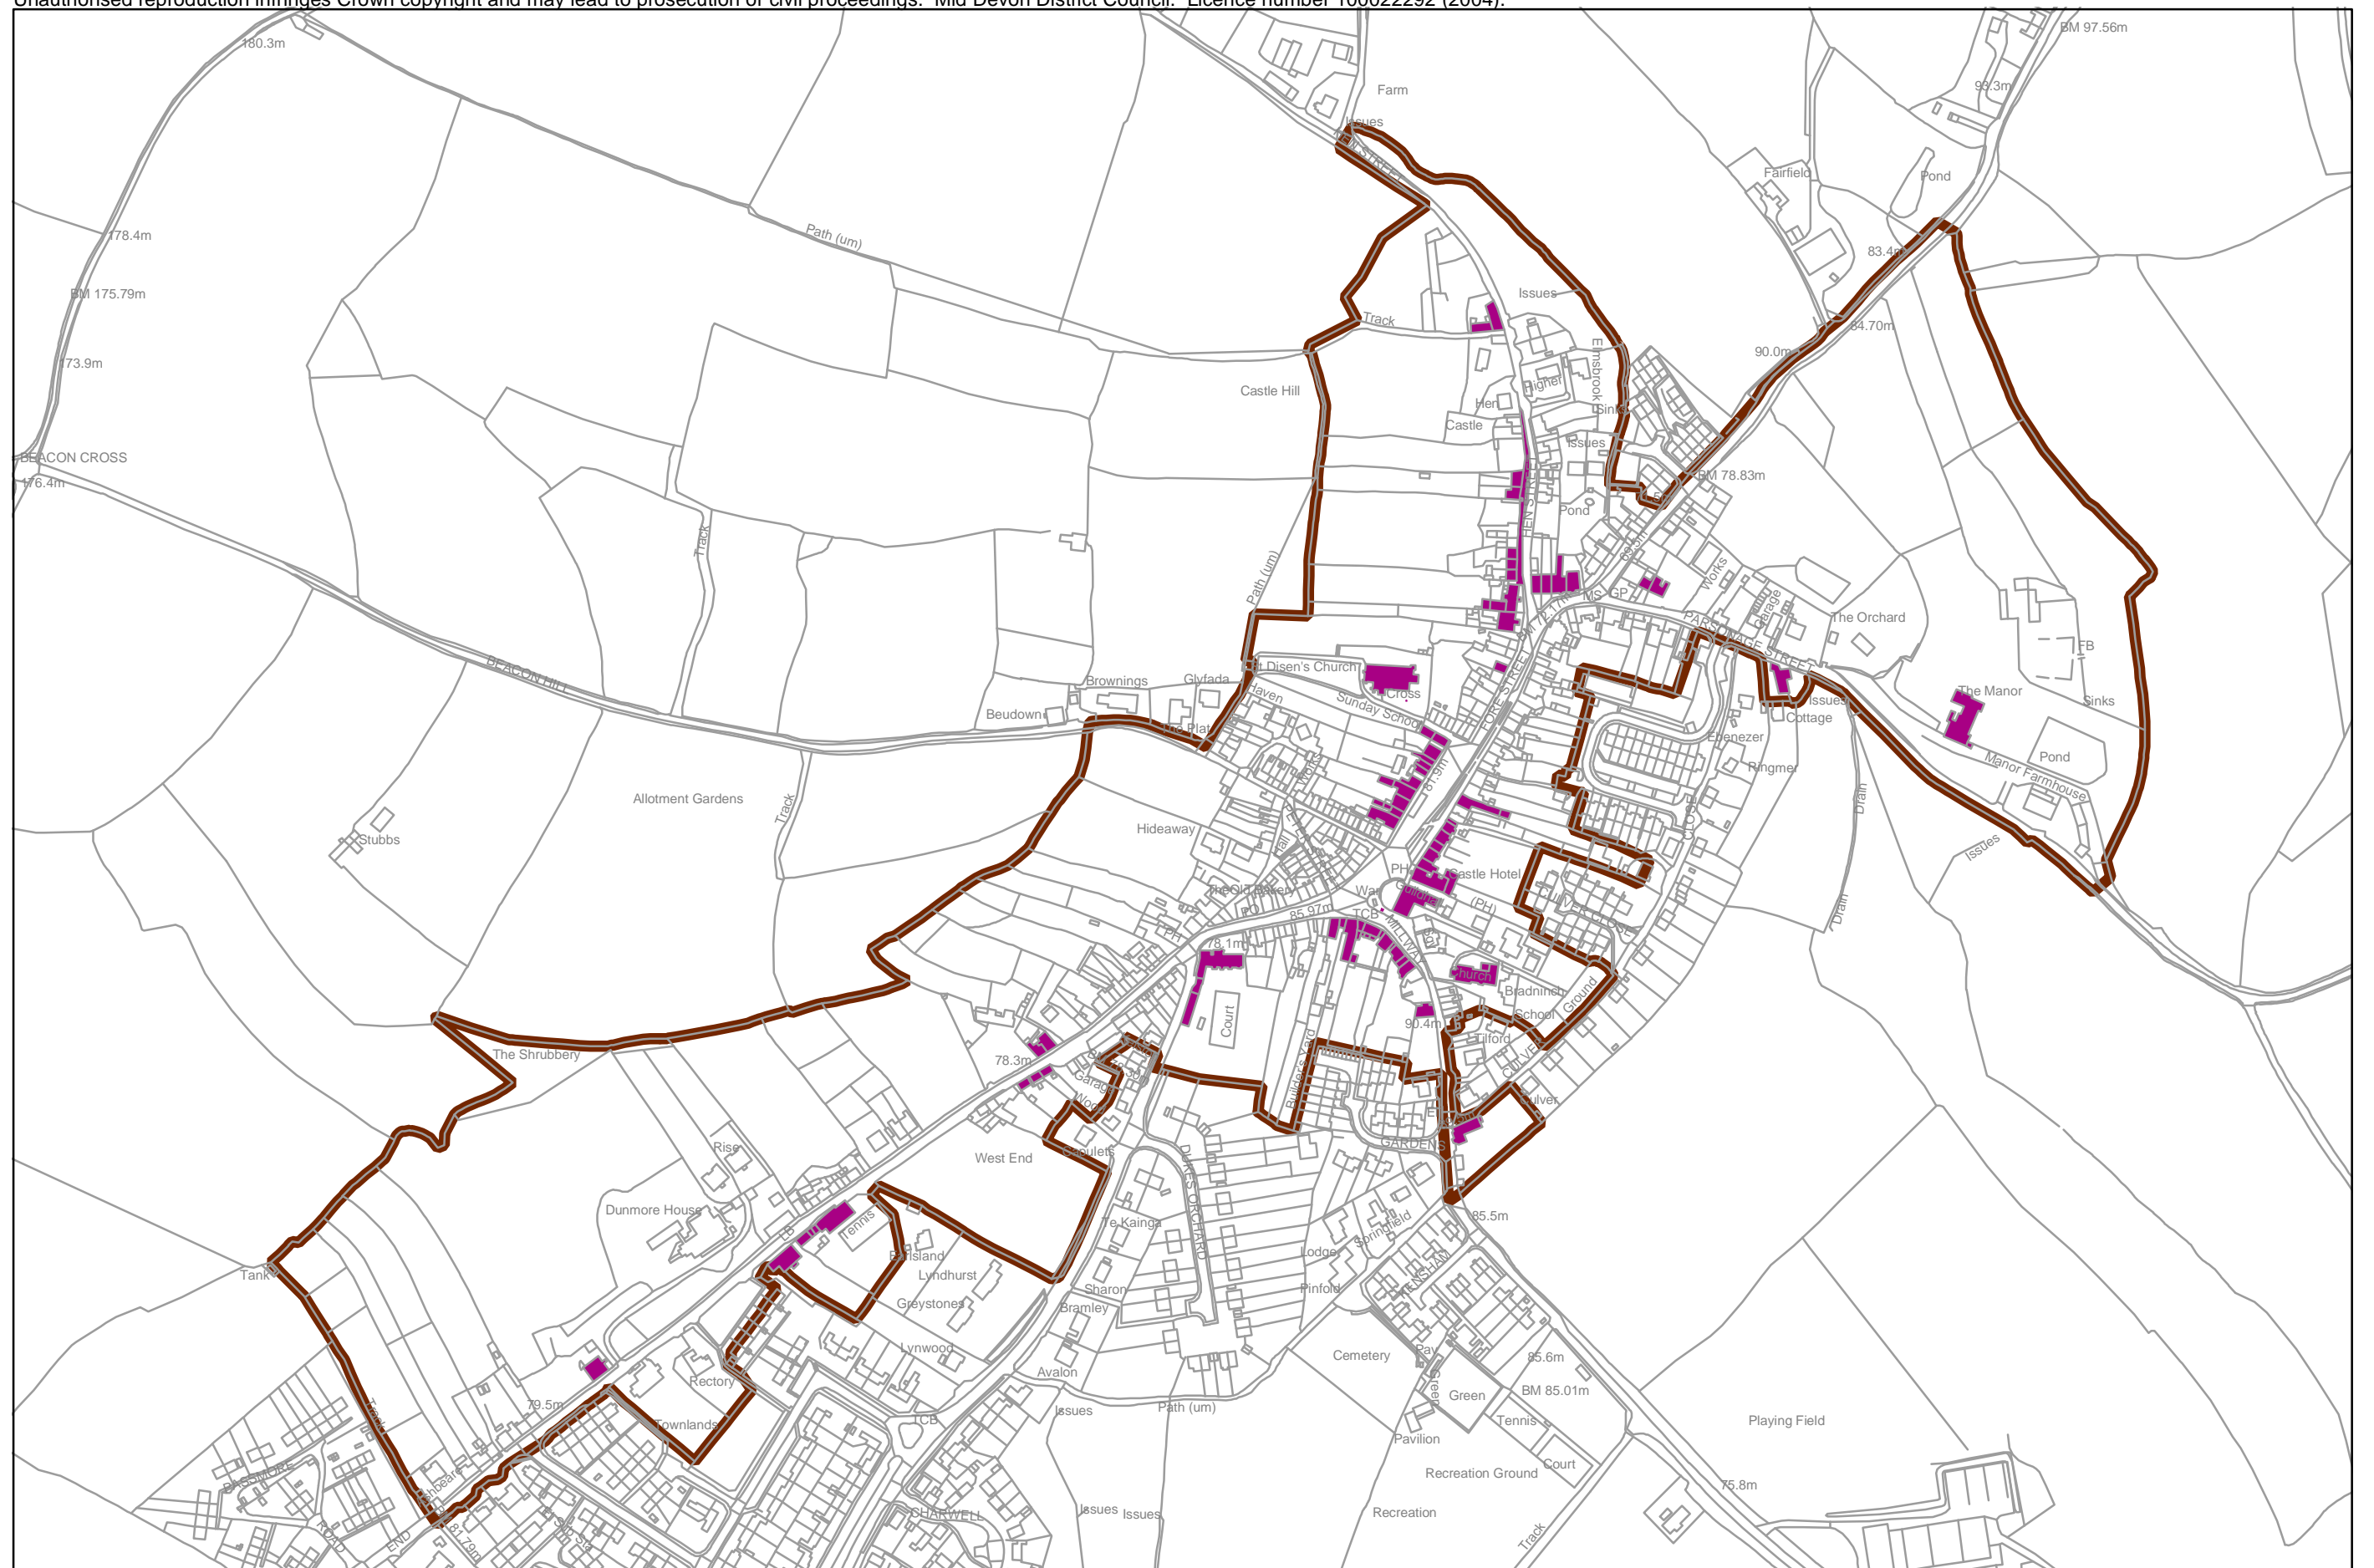

This map is based upon Ordnance Survey material with the permission of Ordnance Survey on behalf of the Controller of Her Majesty's Stationery Office c Crown copyright. Unauthorised reproduction infringes Crown copyright and may lead to prosecution or civil proceedings. Mid Devon District Council. Licence number 100022292 (2004).

BRADNINCH