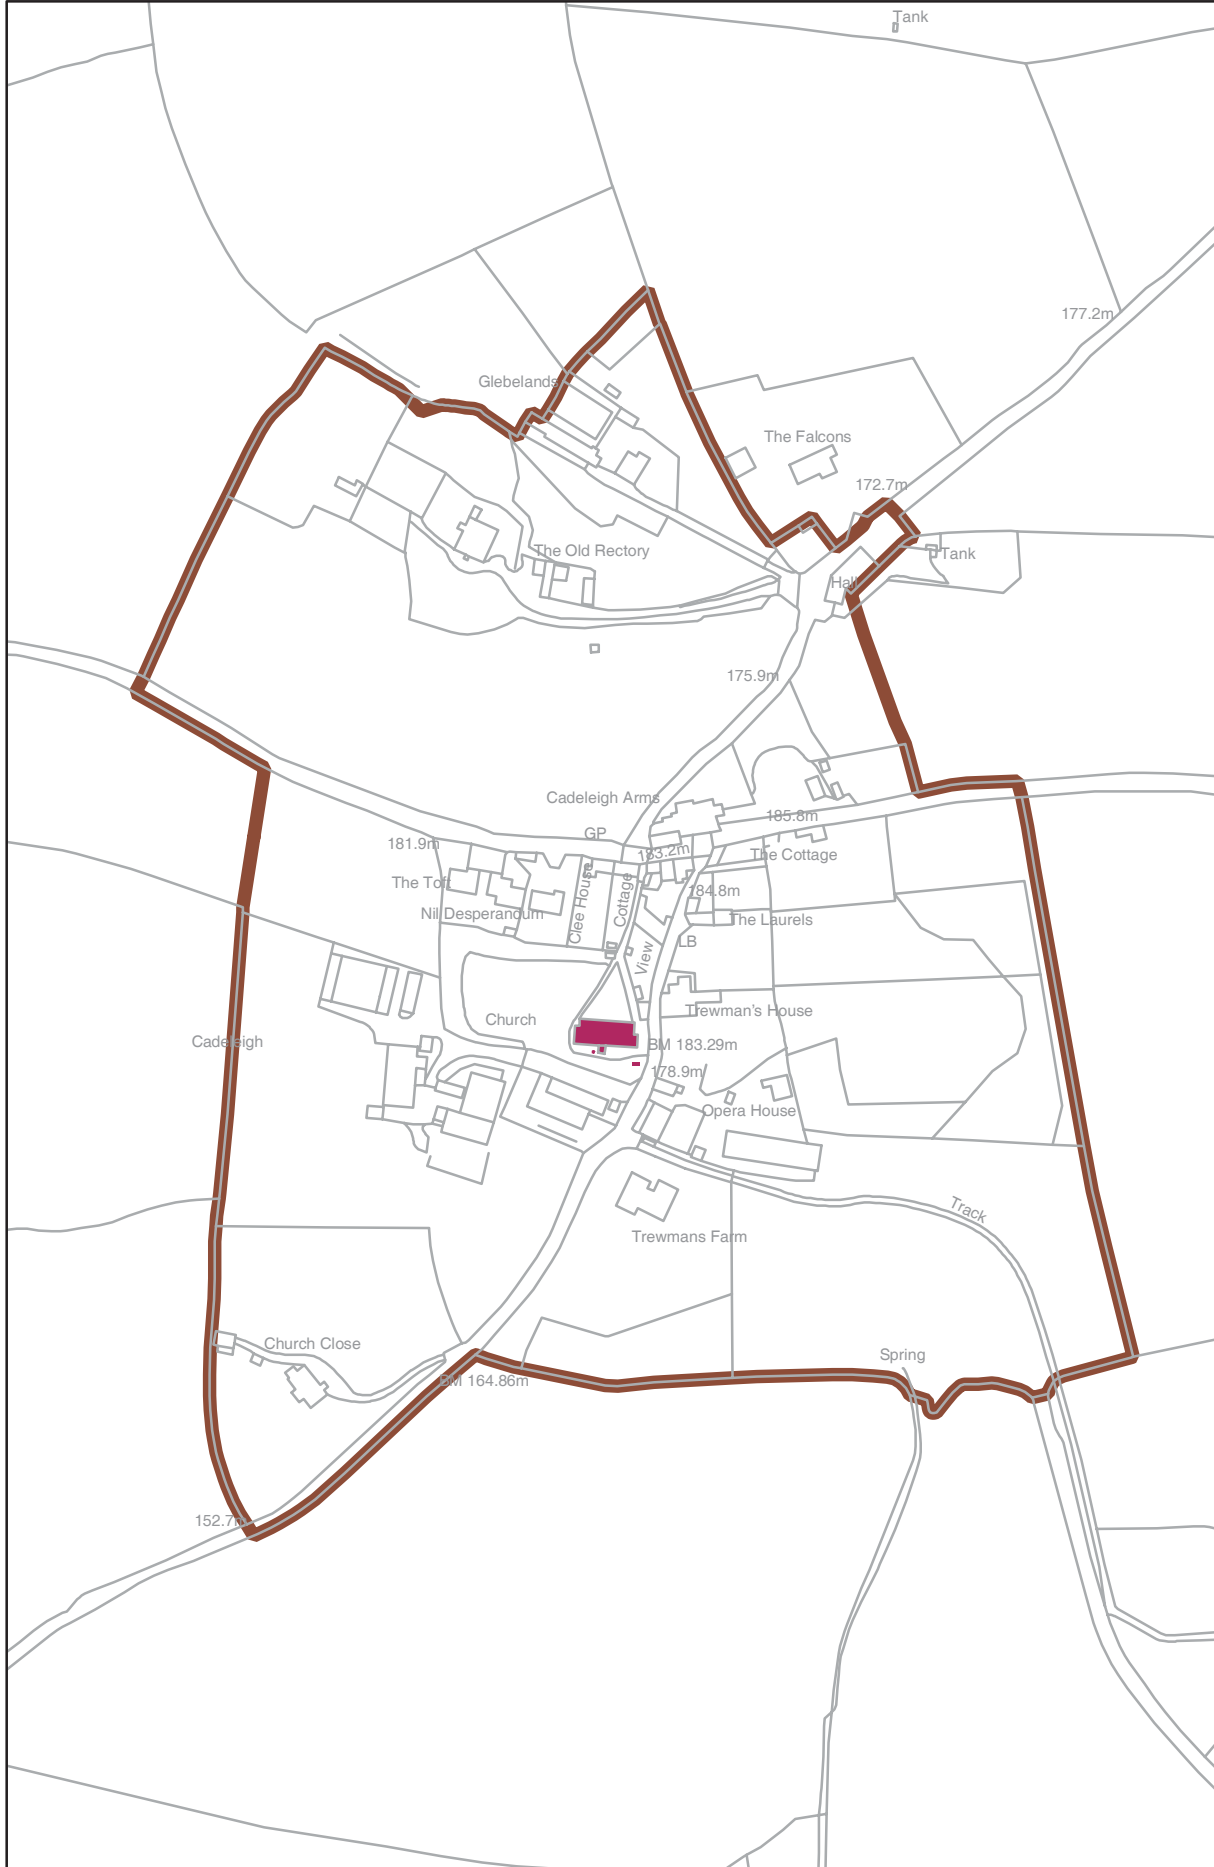

N

This map is based upon Ordnance Survey material with the permission of Ordnance Survey on behalf of the Controller of Her Majesty's Stationery Office c Crown copyright. Unauthorised reproduction infringes Crown copyright and may lead to prosecution or civil proceedings. Mid Devon District Council. Licence number 100022292 (2004).

# CADELEIGH