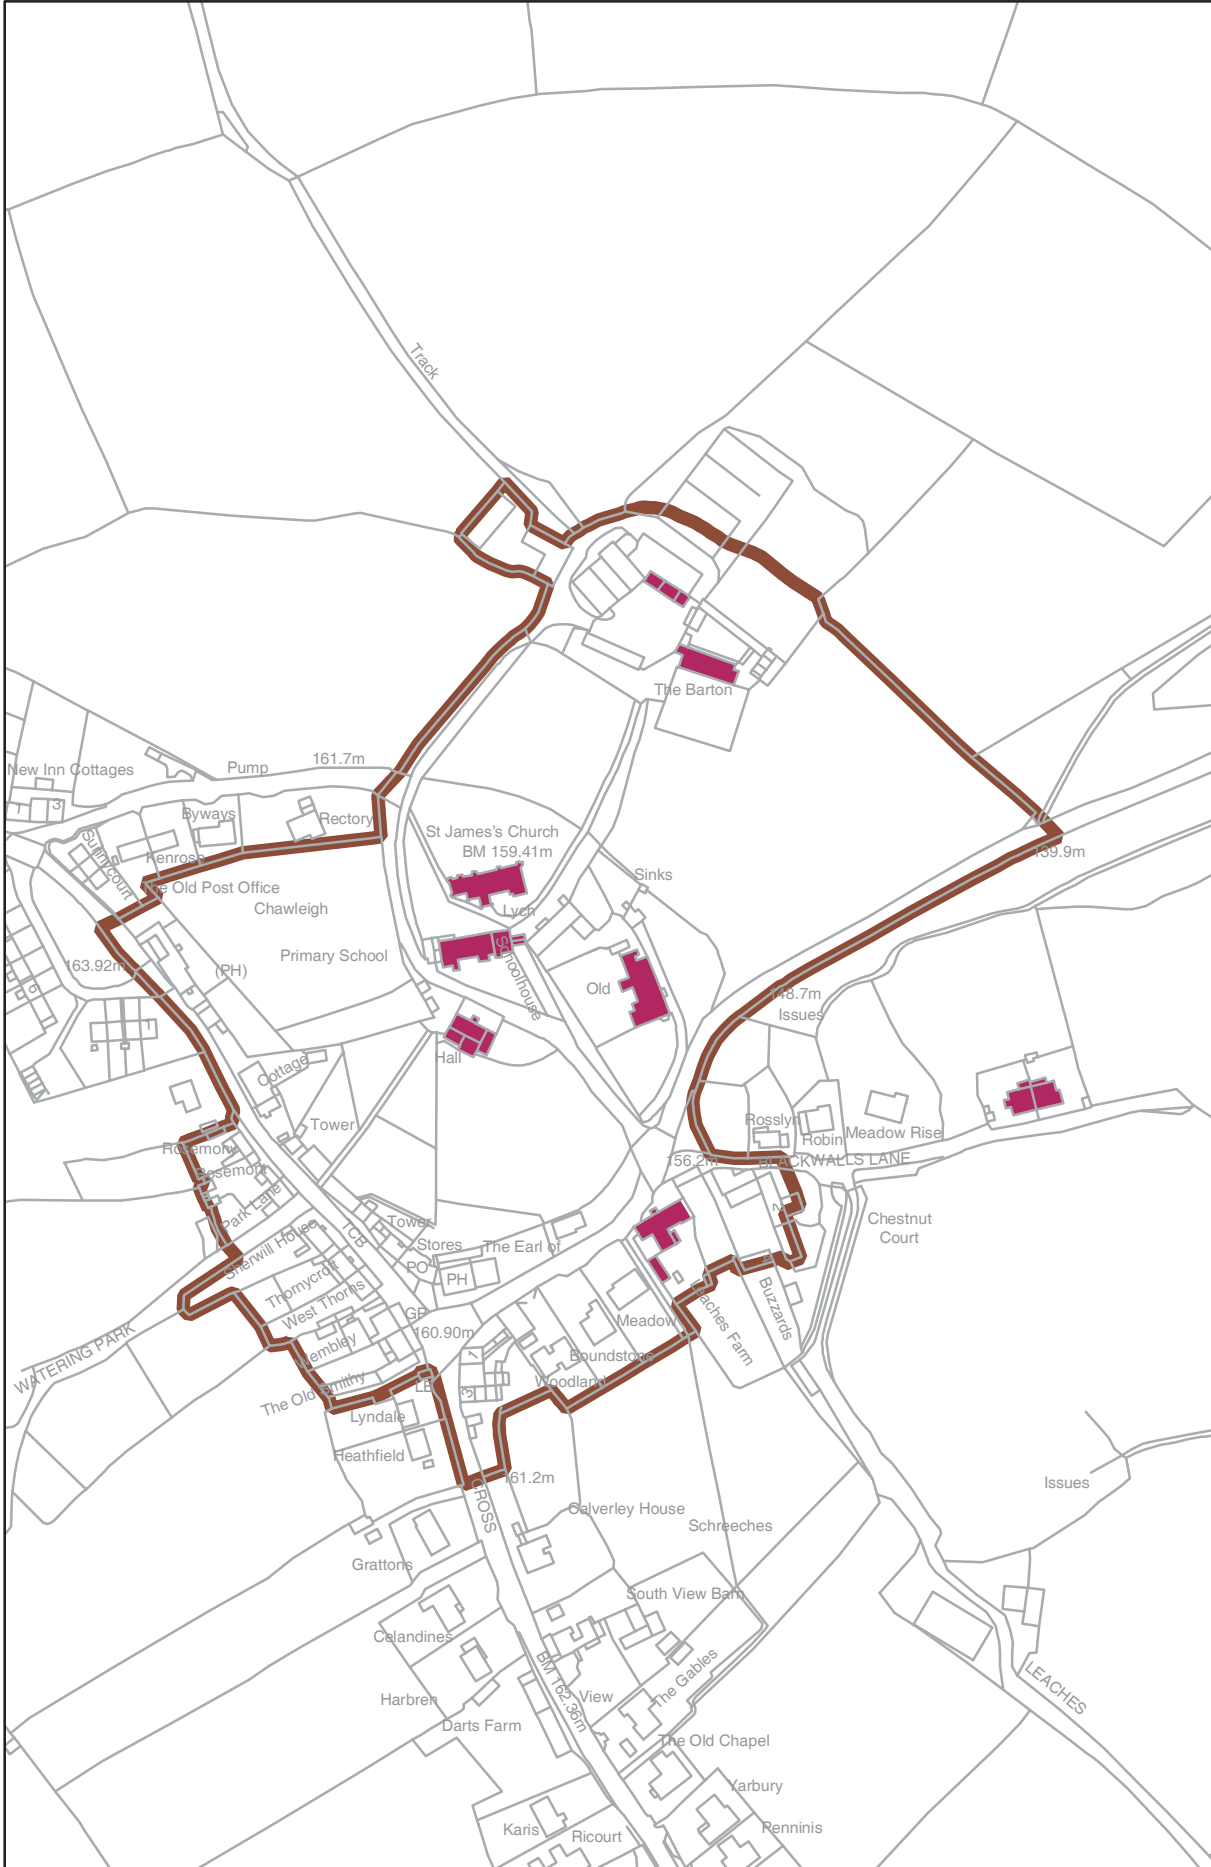

N

This map is based upon Ordnance Survey material with the permission of Ordnance Survey on behalf of the Controller of Her Majesty's Stationery Office c Crown copyright. Unauthorised reproduction infringes Crown copyright and may lead to prosecution or civil proceedings. Mid Devon District Council. Licence number 100022292 (2004).

# CHAWLEIGH