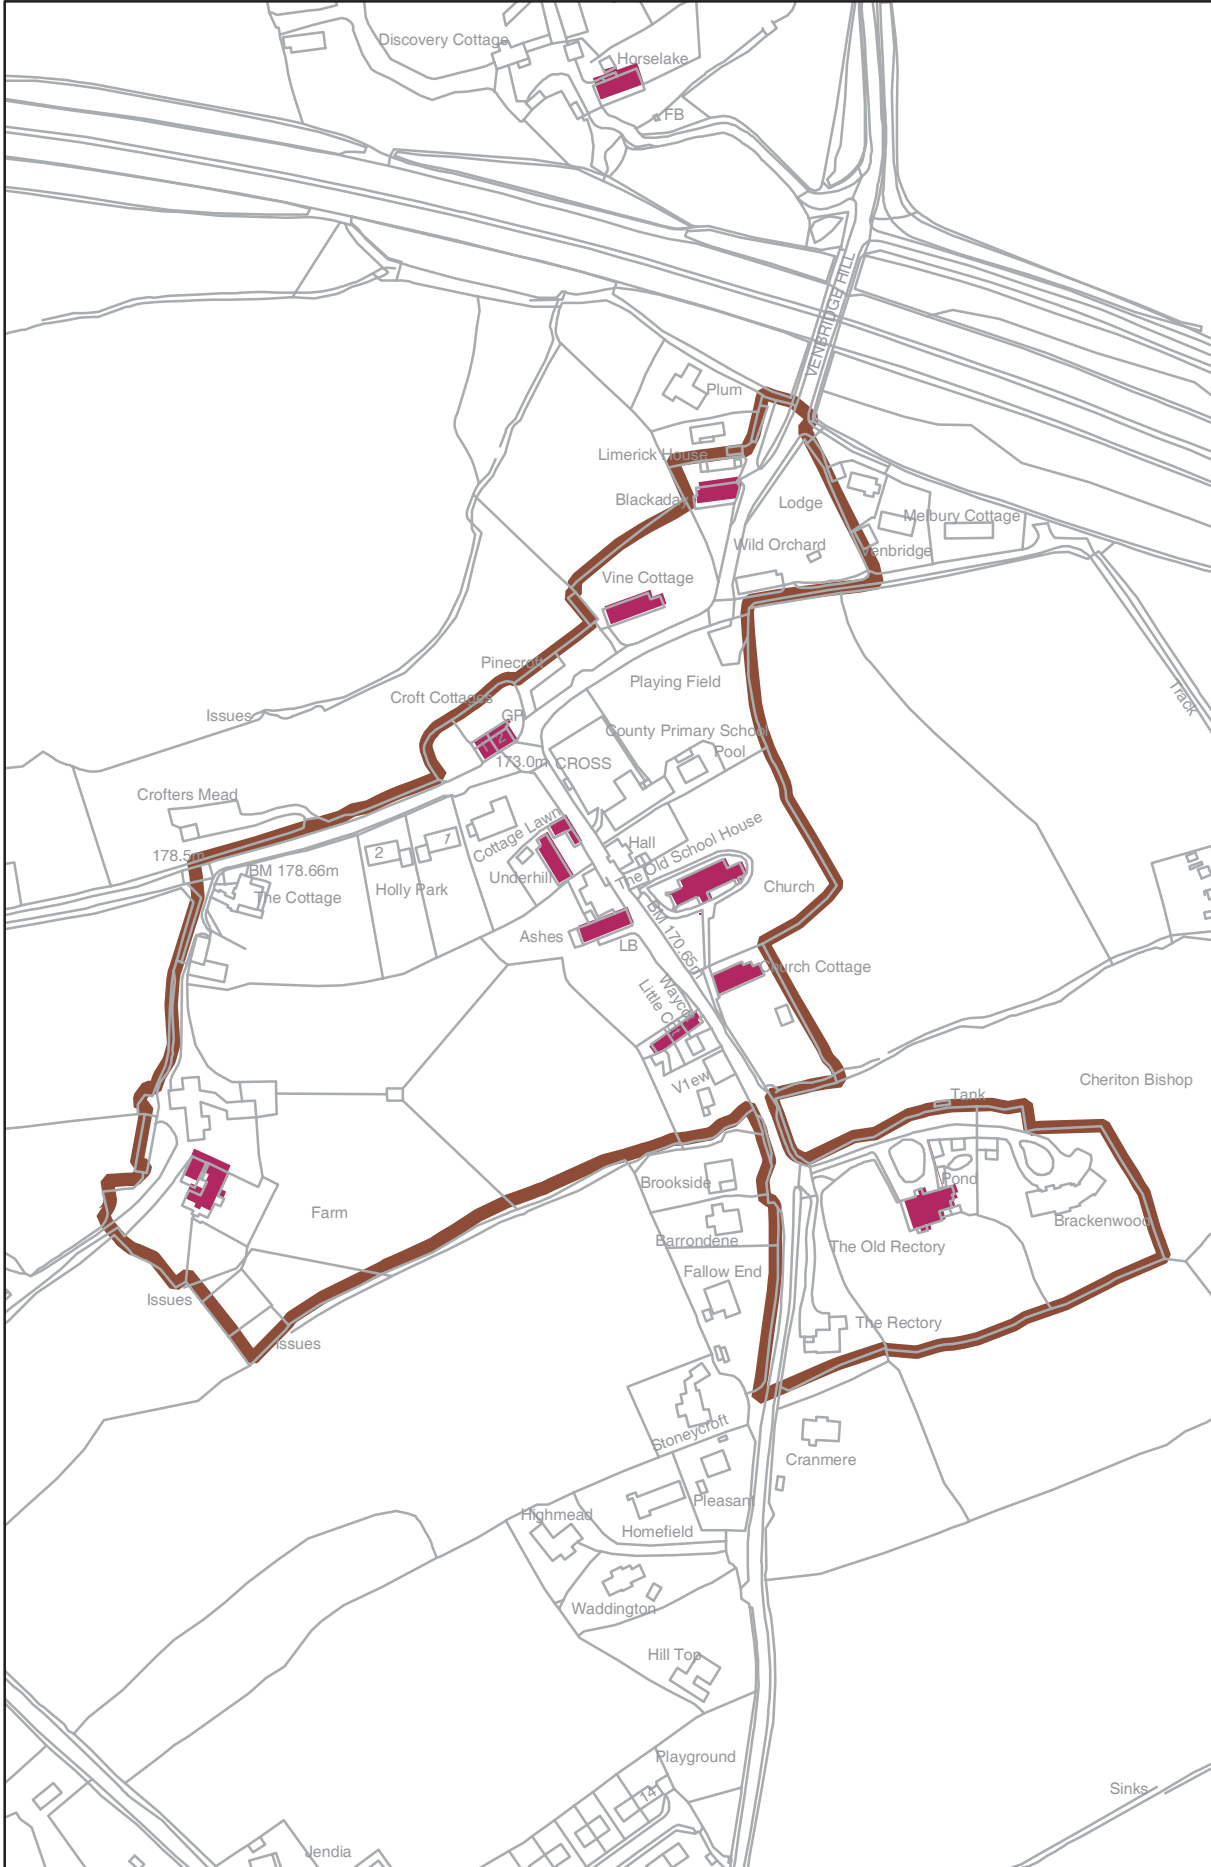

N

This map is based upon Ordnance Survey material with the permission of Ordnance Survey on behalf of the Controller of Her Majesty's Stationery Office c Crown copyright. Unauthorised reproduction infringes Crown copyright and may lead to prosecution or civil proceedings. Mid Devon District Council. Licence number 100022292 (2004).

CHERITON BISHOP