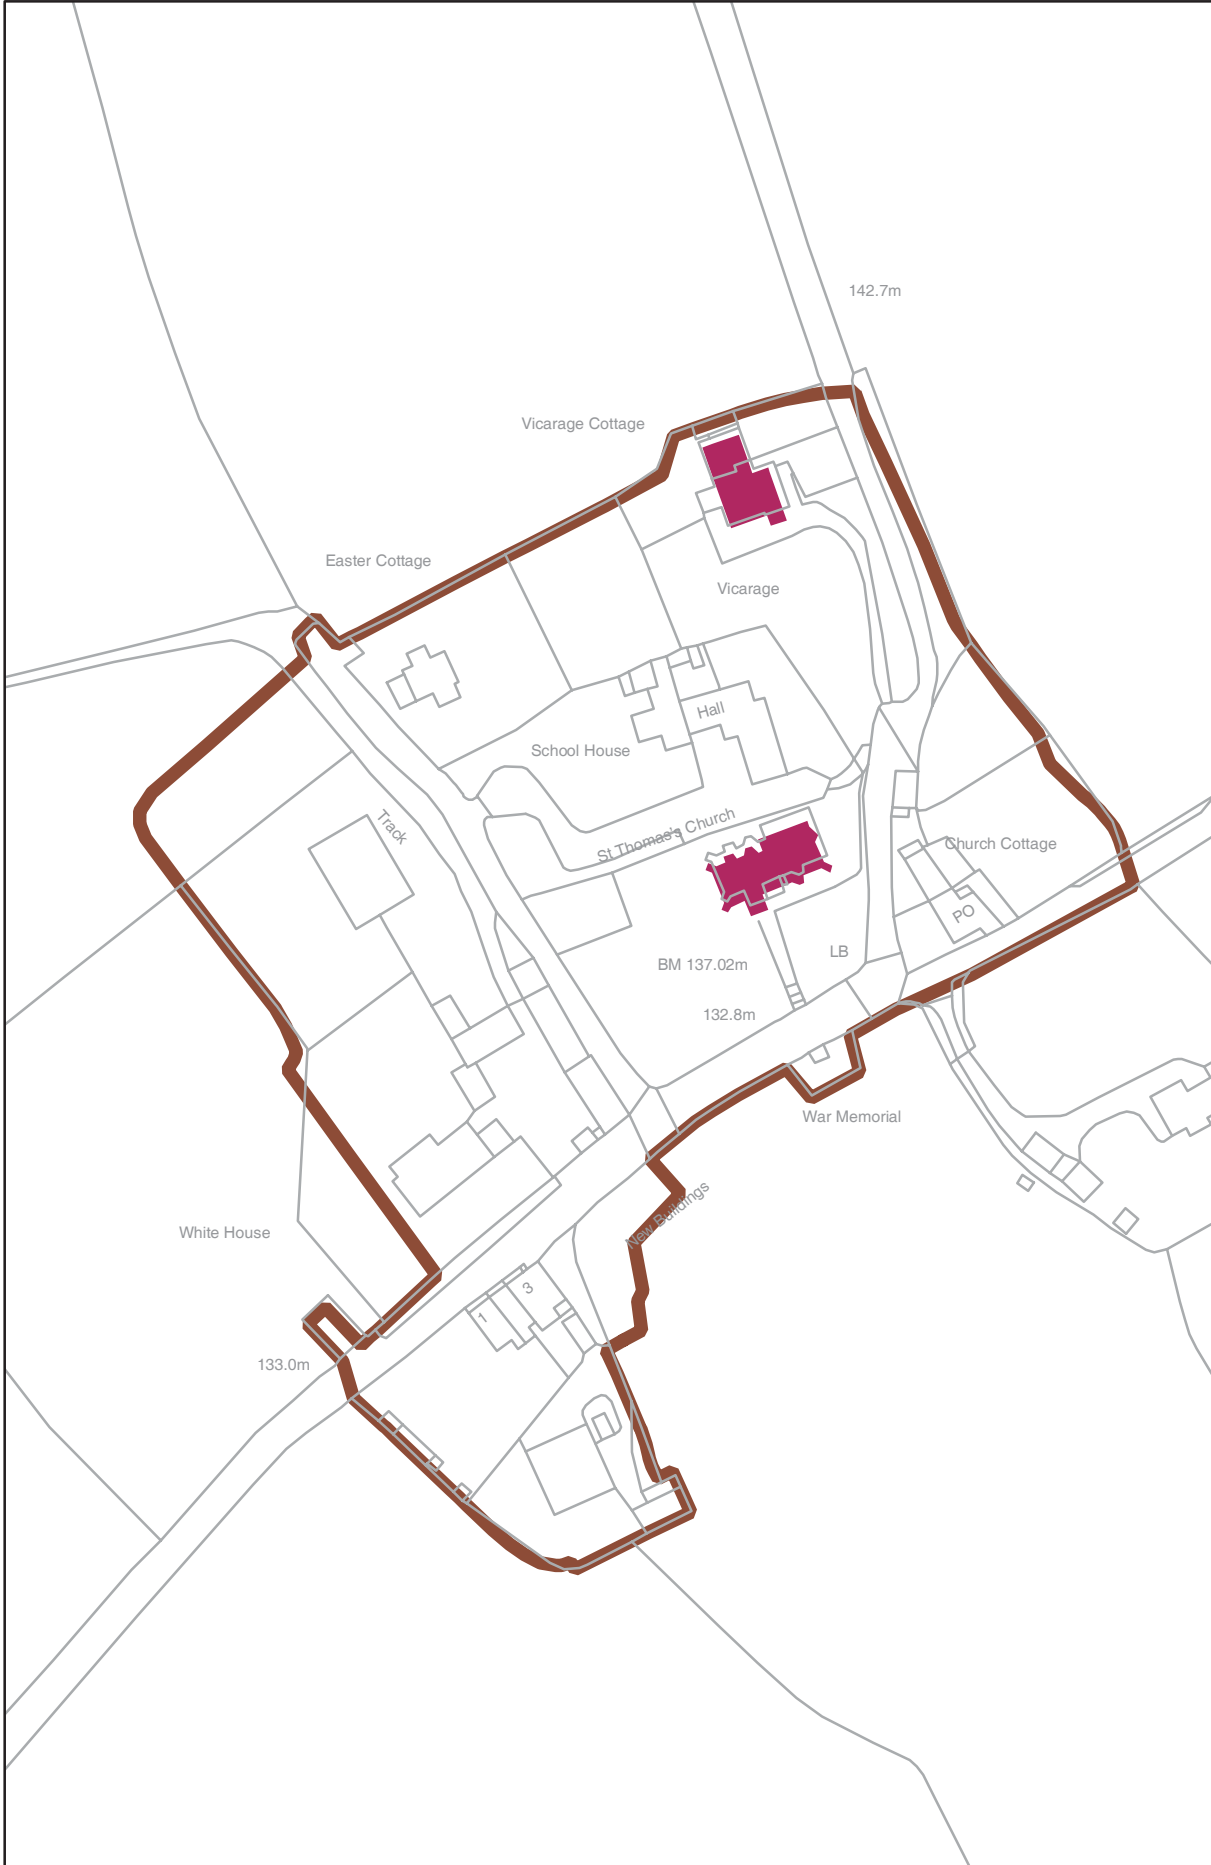

N

This map is based upon Ordnance Survey material with the permission of Ordnance Survey on behalf of the Controller of Her Majesty's Stationery Office c Crown copyright. Unauthorised reproduction infringes Crown copyright and may lead to prosecution or civil proceedings. Mid Devon District Council. Licence number 100022292 (2004).

CHEVITHORNE