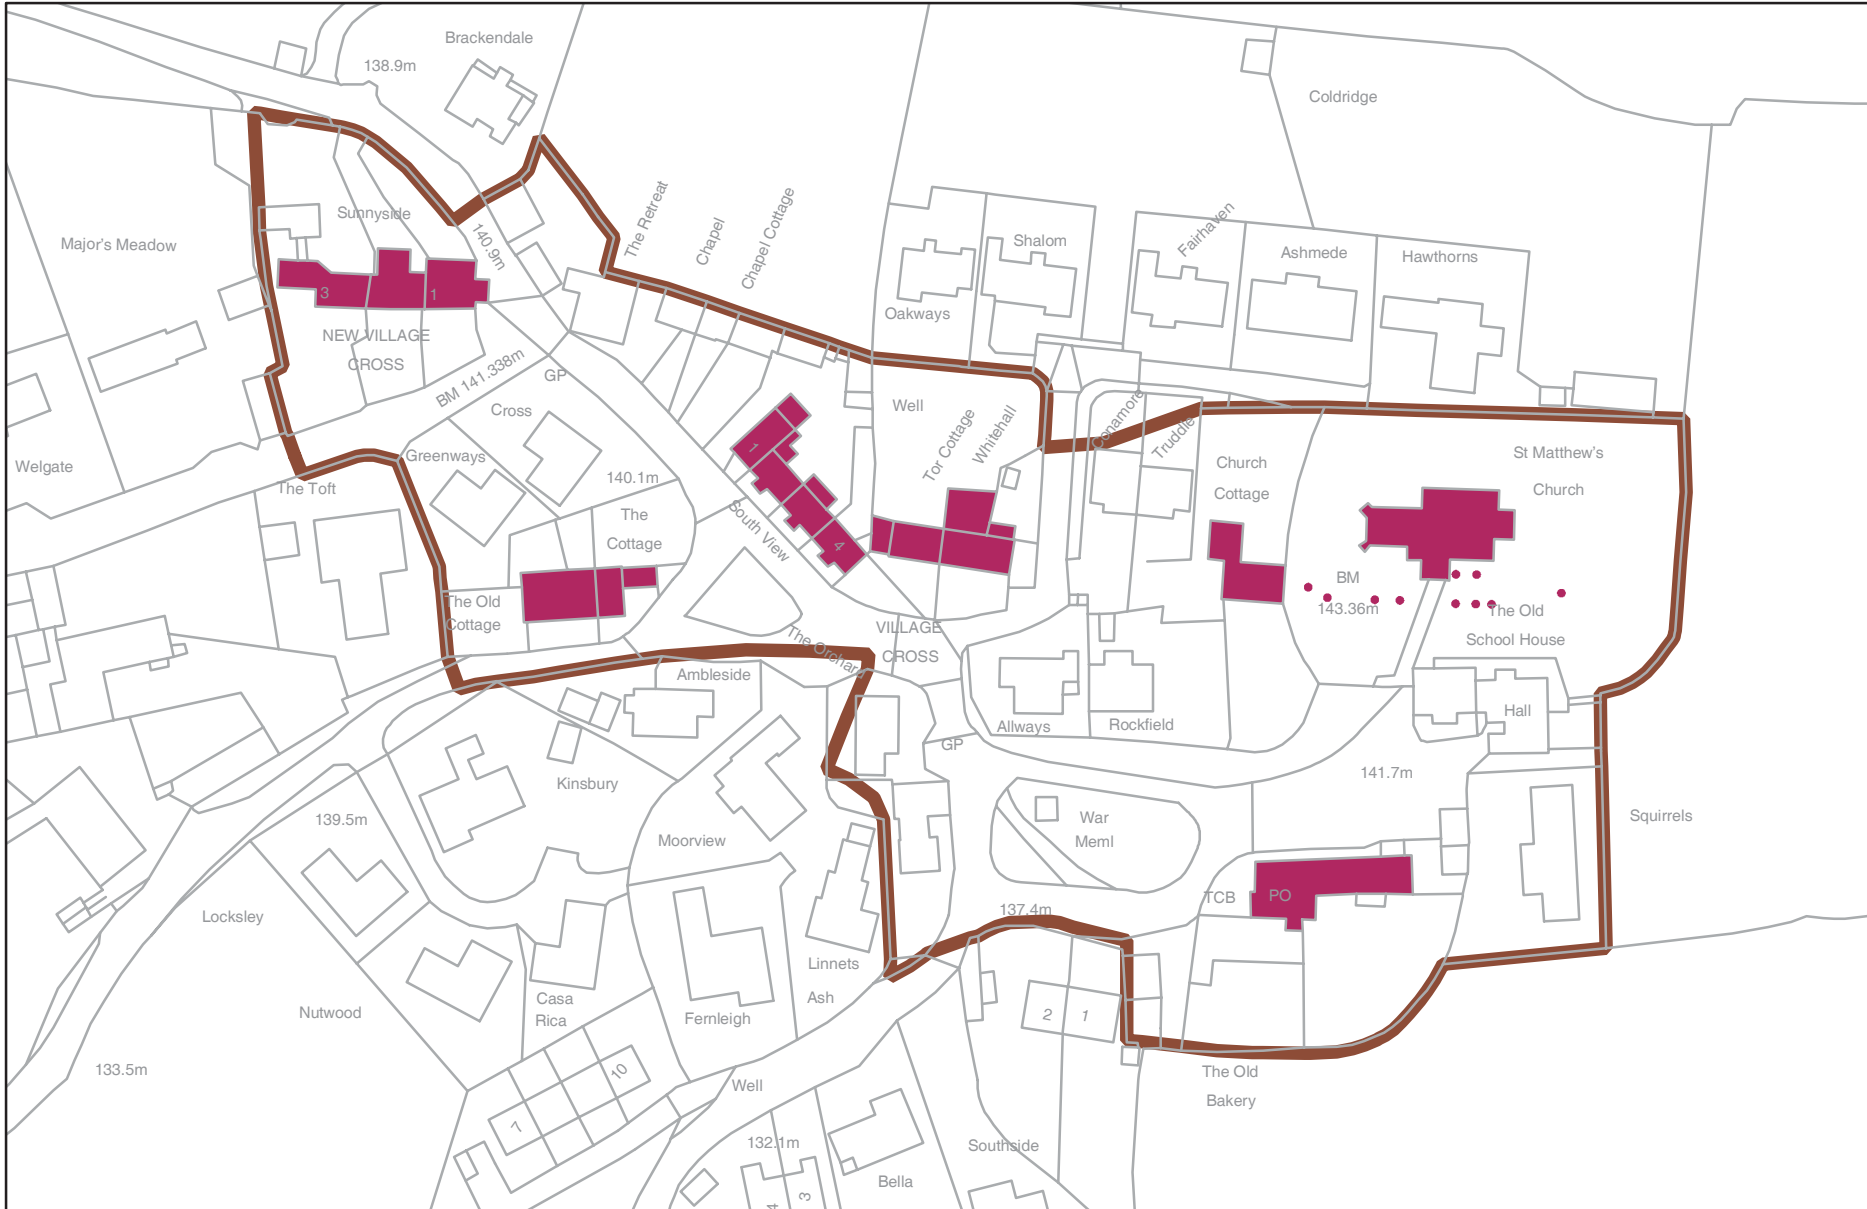

This map is based upon Ordnance Survey material with the permission of Ordnance Survey on behalf of the Controller of Her Majesty's Stationery Office © Crown copyright. Unauthorised reproduction infringes Crown copyright and may lead to prosecution or civil proceedings. Mid Devon District Council. Licence number 100022292 (2004).

COLDRIDGE