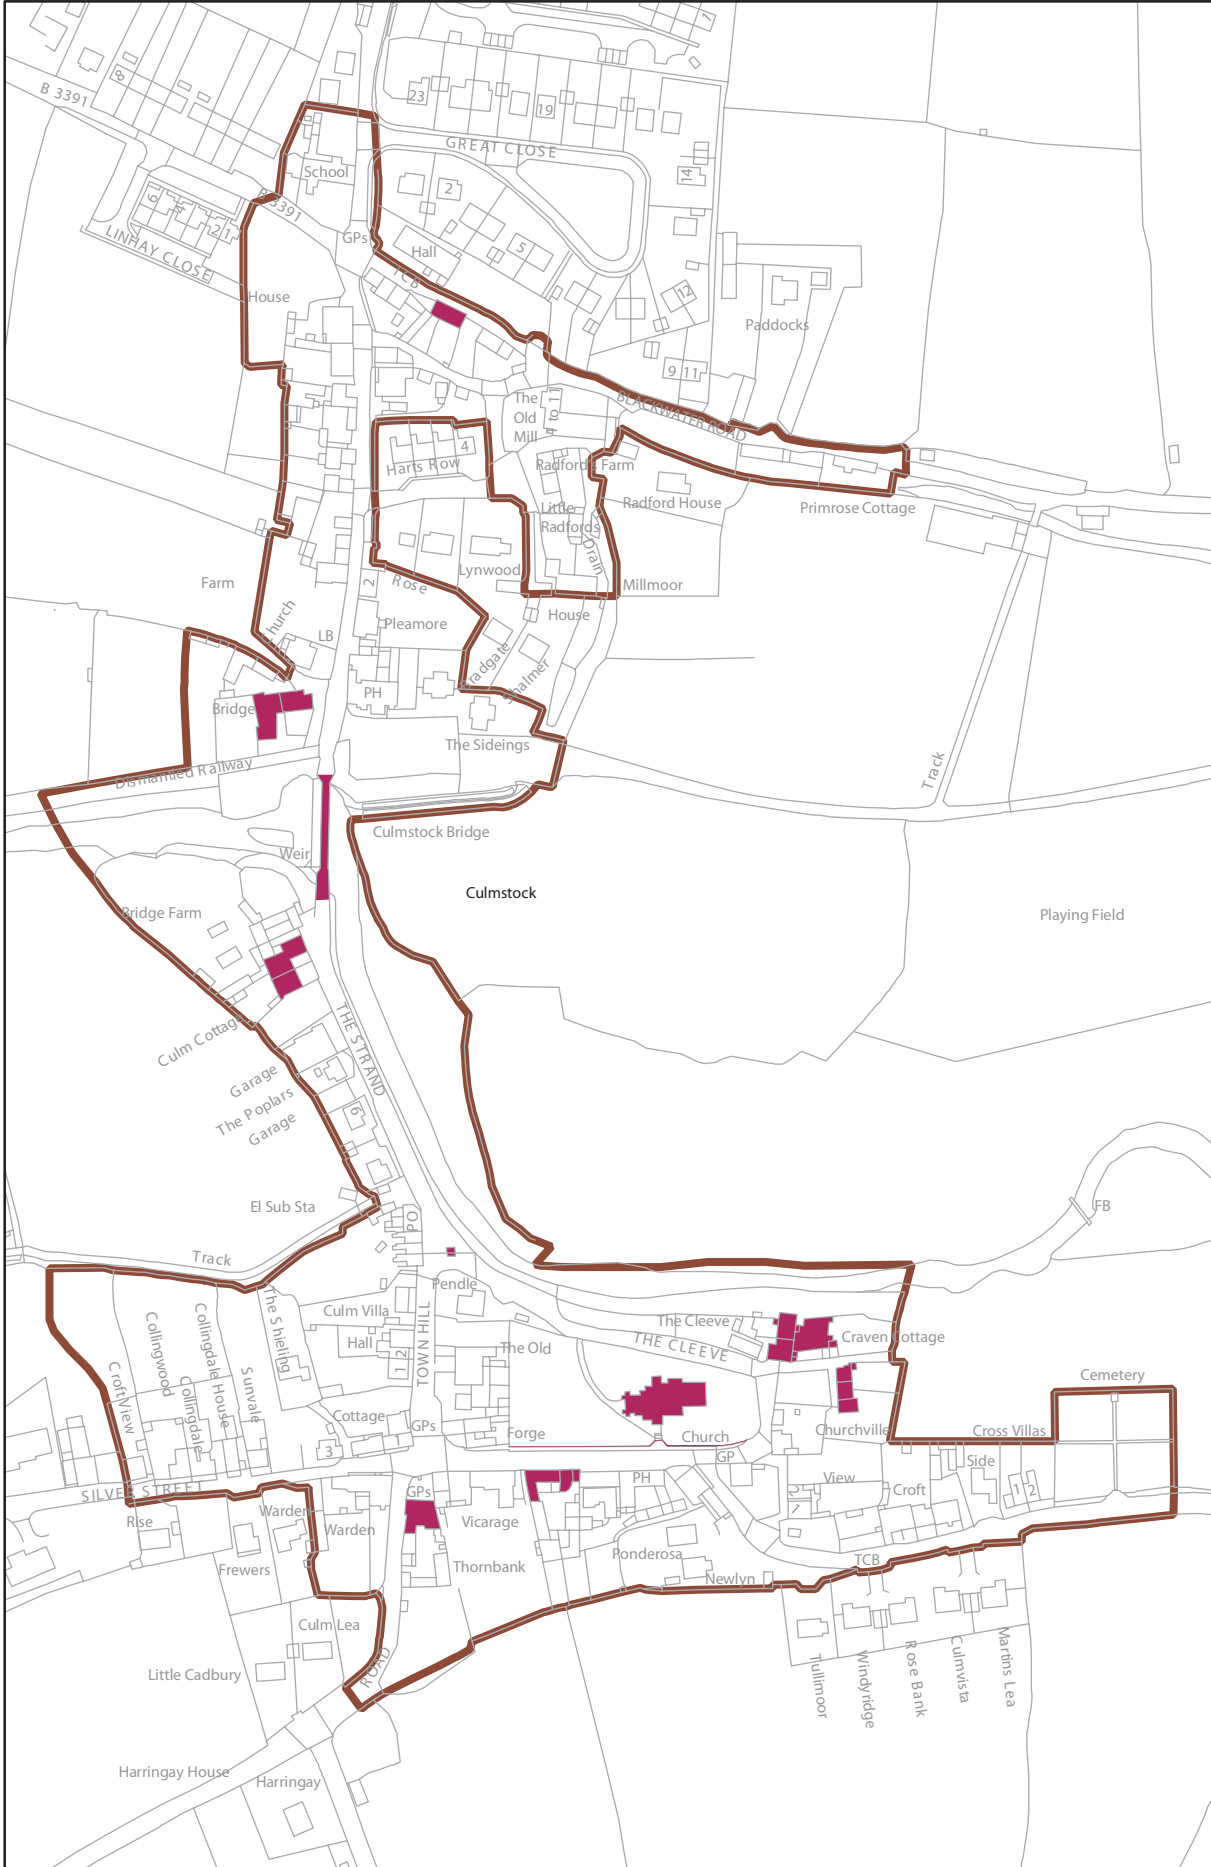

N

This map is based upon Ordnance Survey material with the permission of Ordnance Survey on behalf of the Controller of Her Majesty's Stationery Office © Crown copyright. Unauthorised reproduction infringes Crown copyright and may lead to prosecution or civil proceedings. Mid Devon District Council. Licence number 10002292 (2004).

# CULMSTOCK