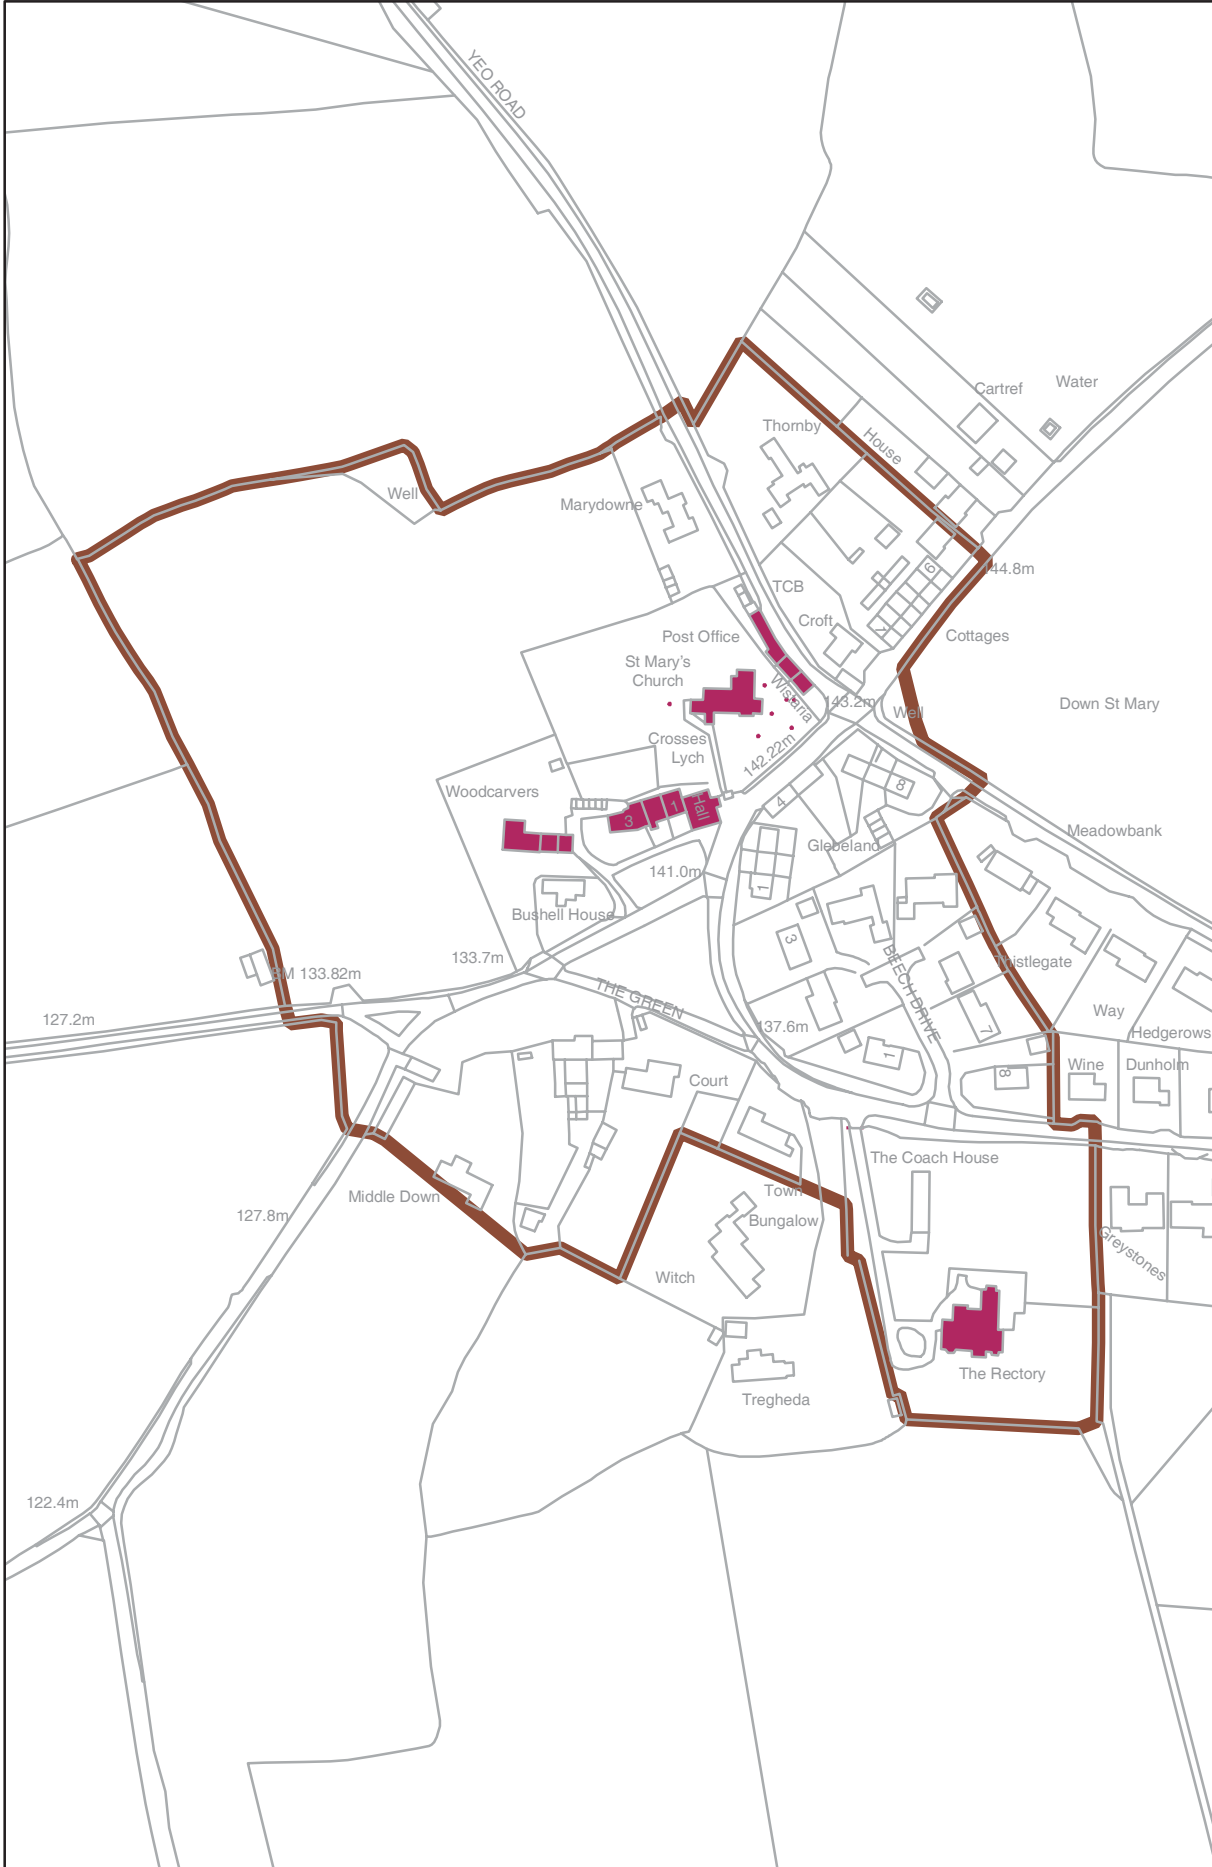

N

This map is based upon Ordnance Survey material with the permission of Ordnance Survey on behalf of the Controller of Her Majesty's Stationery Office c Crown copyright. Unauthorised reproduction infringes Crown copyright and may lead to prosecution or civil proceedings. Mid Devon District Council. Licence number 100022292 (2004).

DOWN ST. MARY