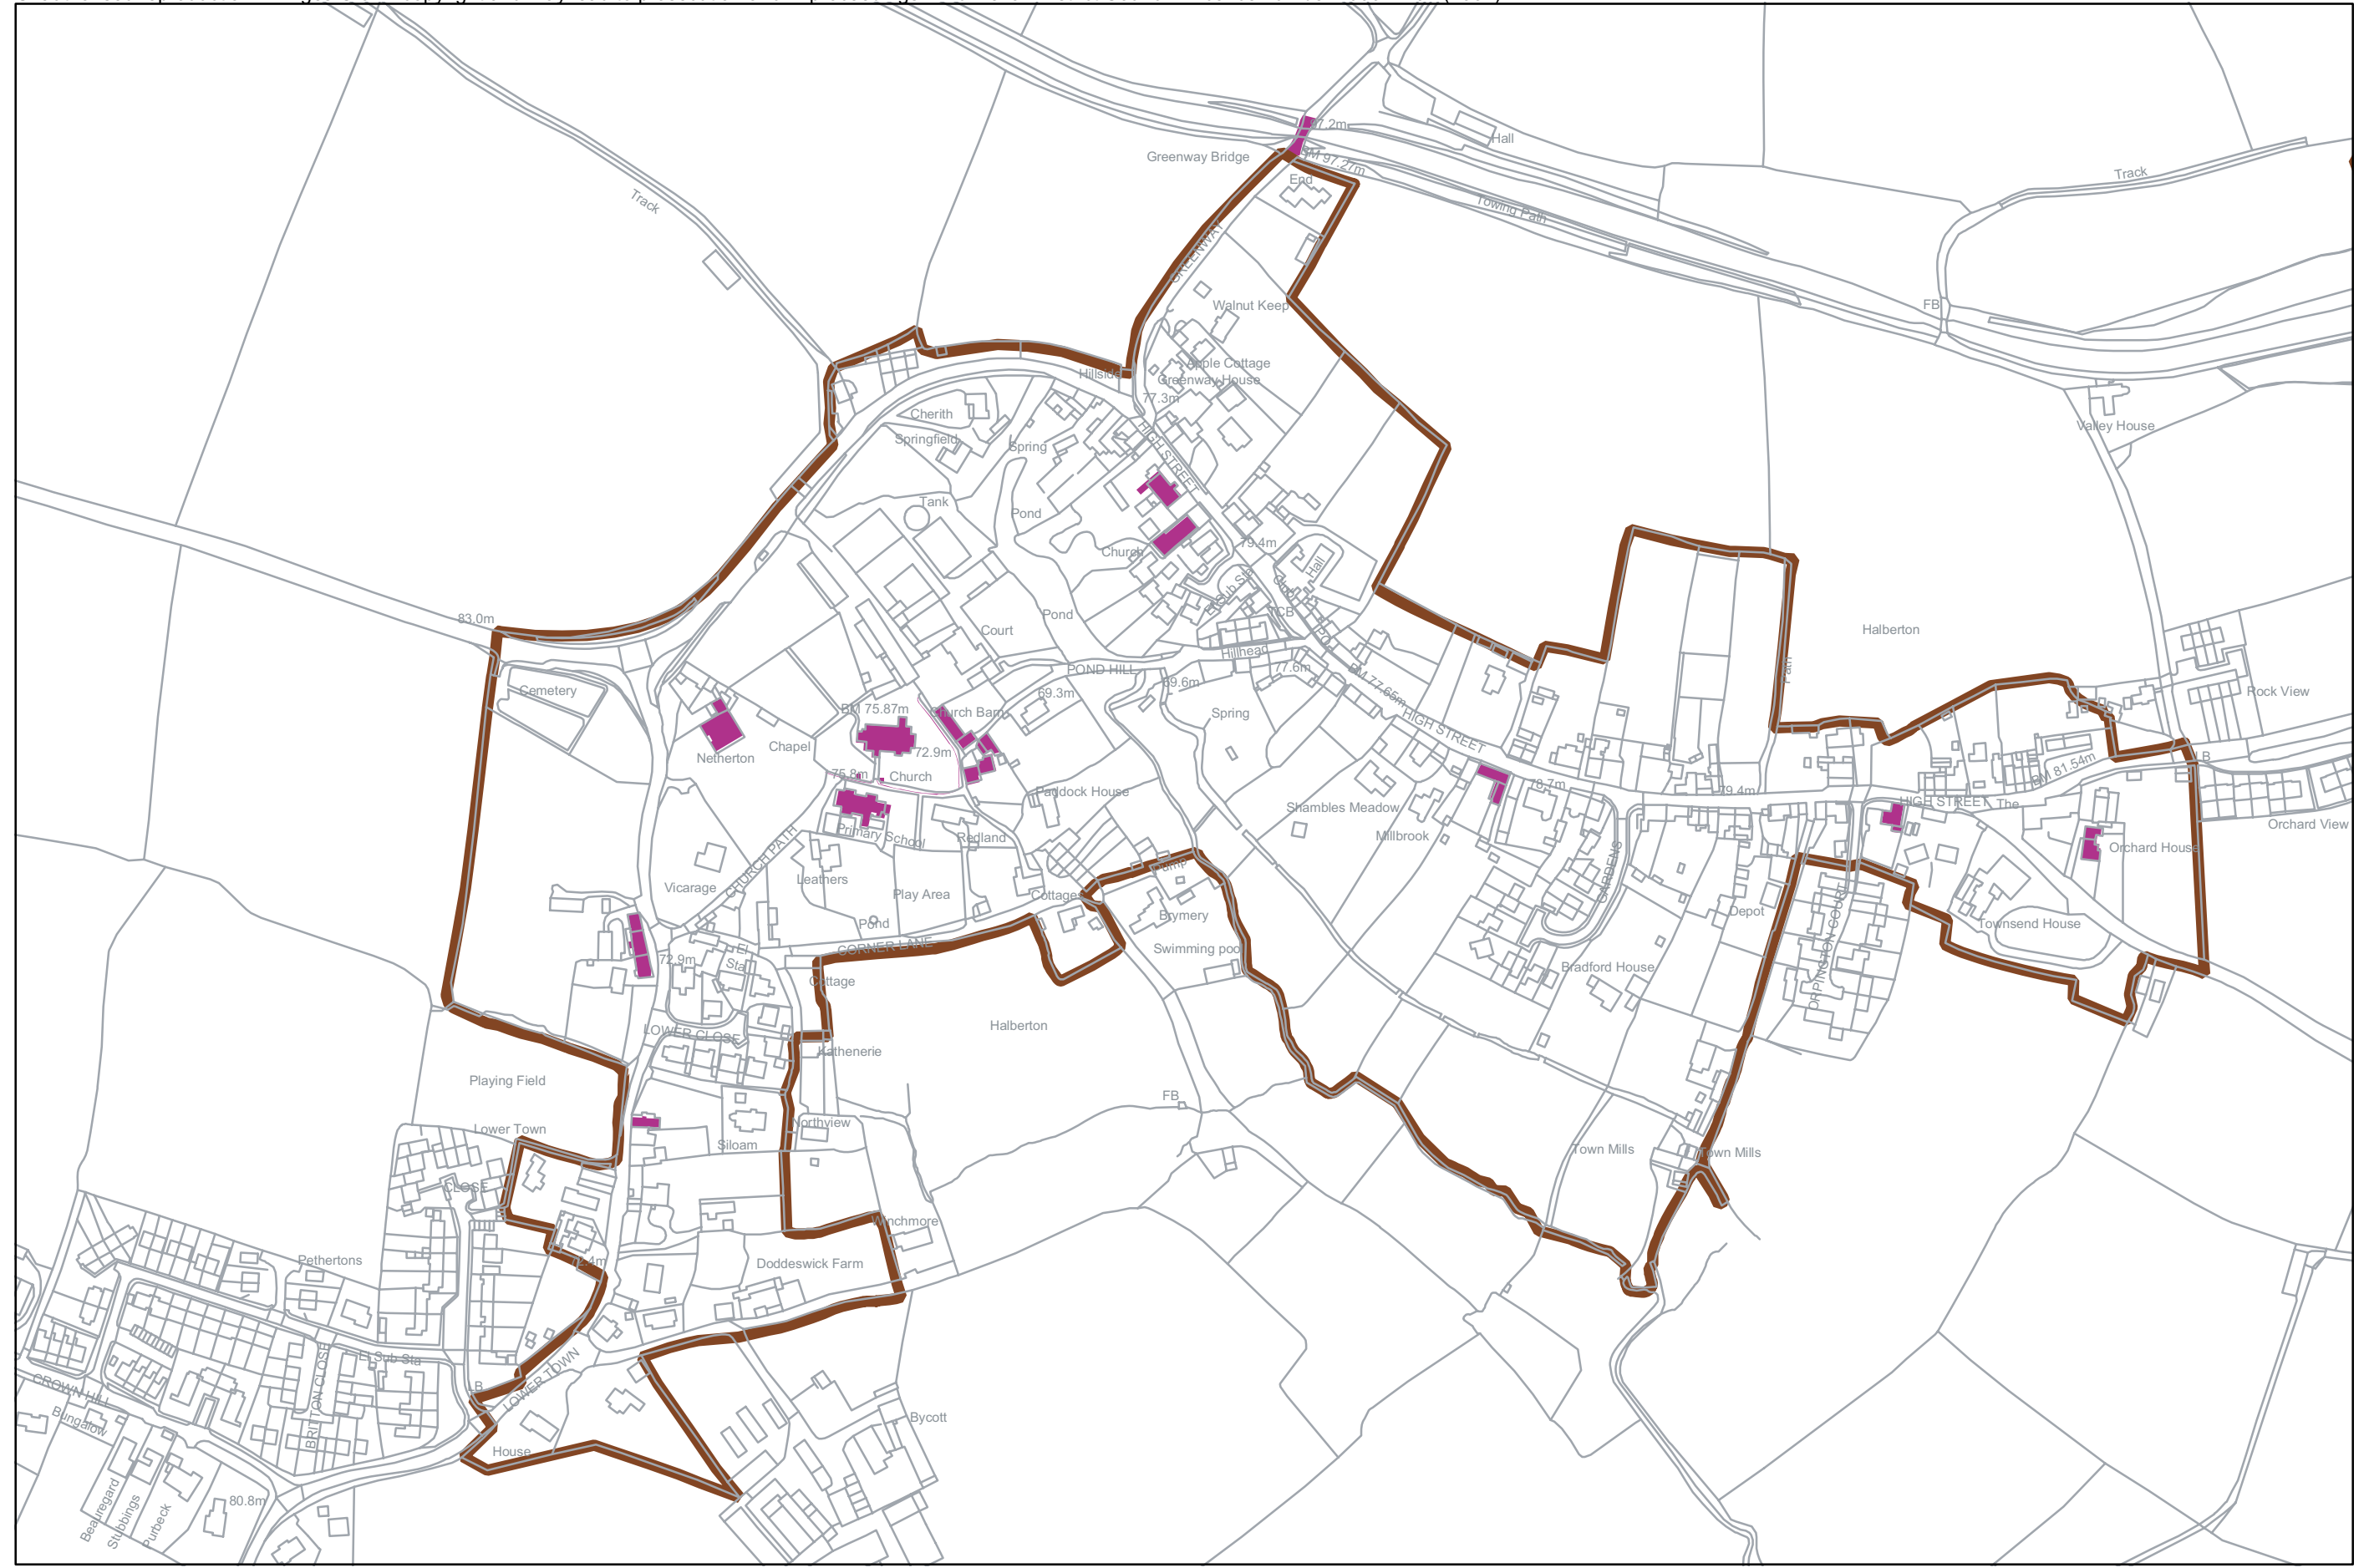

This map is based upon Ordnance Survey material with the permission of Ordnance Survey on behalf of the Controller of Her Majesty's Stationery Office c Crown copyright. Unauthorised reproduction infringes Crown copyright and may lead to prosecution or civil proceedings. Mid Devon District Council. Licence number 100022292 (2004).

HALBERTON