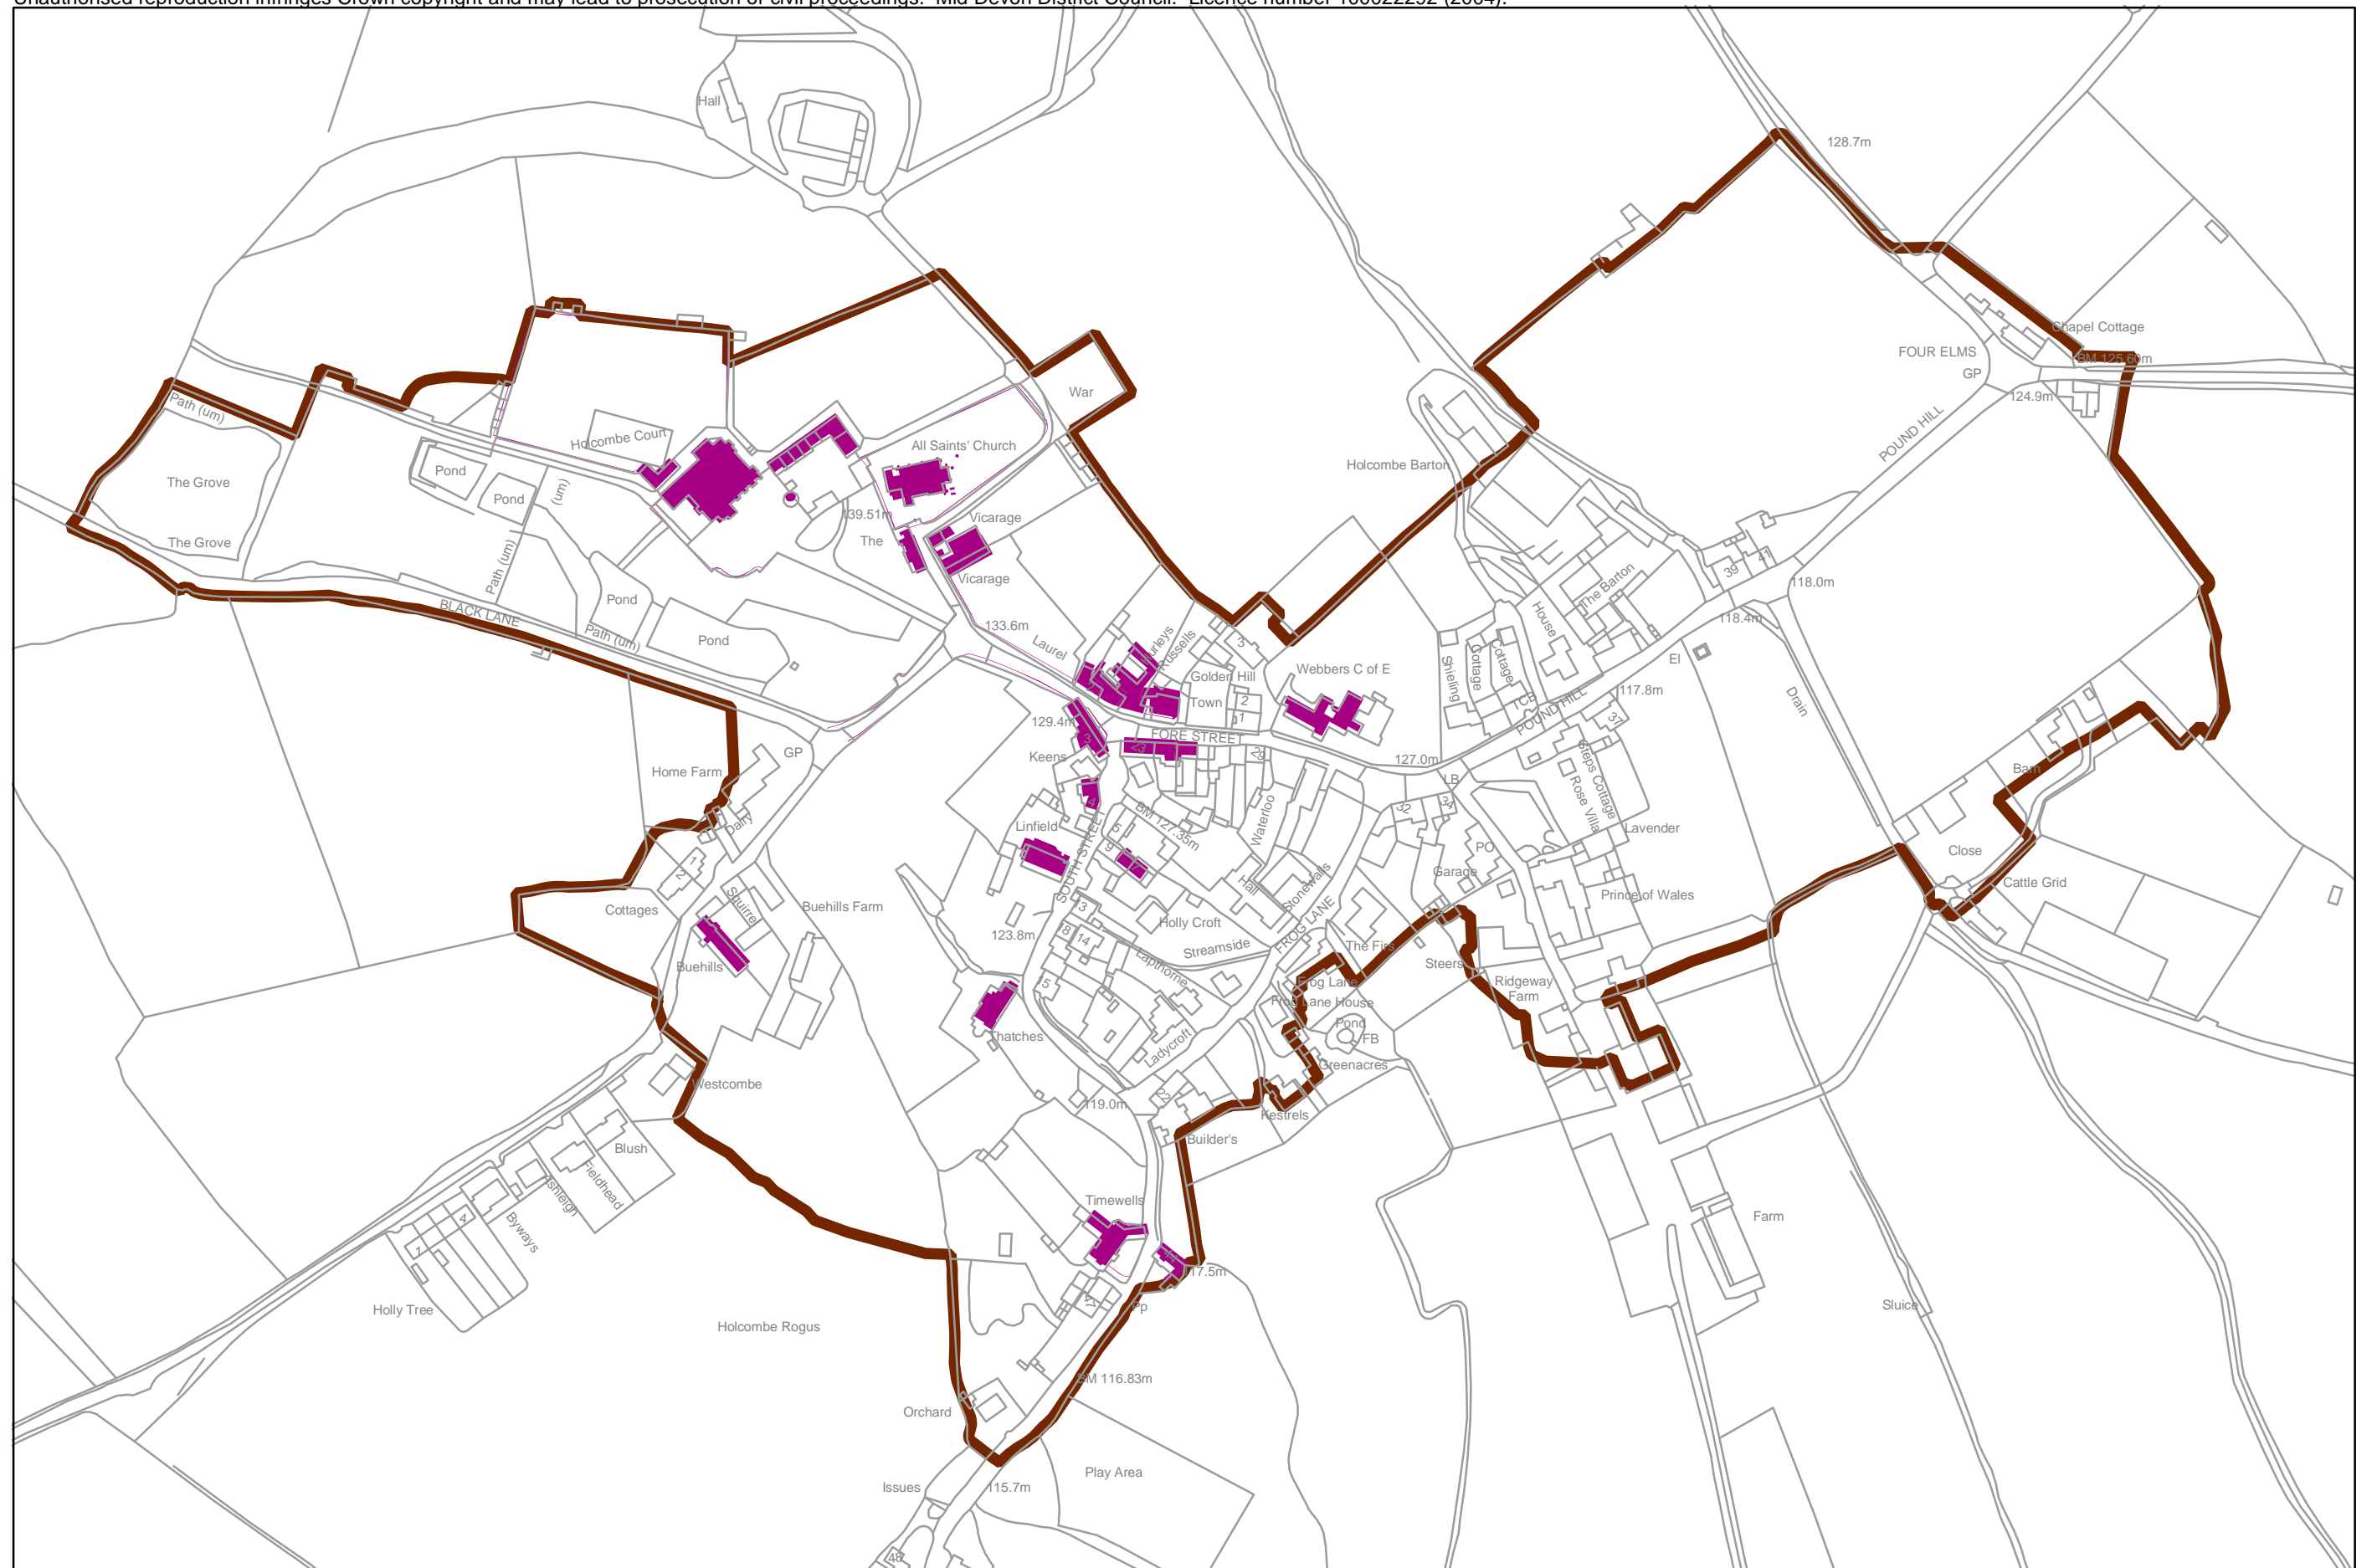

This map is based upon Ordnance Survey material with the permission of Ordnance Survey on behalf of the Controller of Her Majesty's Stationery Office c Crown copyright. Unauthorised reproduction infringes Crown copyright and may lead to prosecution or civil proceedings. Mid Devon District Council. Licence number 100022292 (2004).

# HOLCOMBE ROGUS