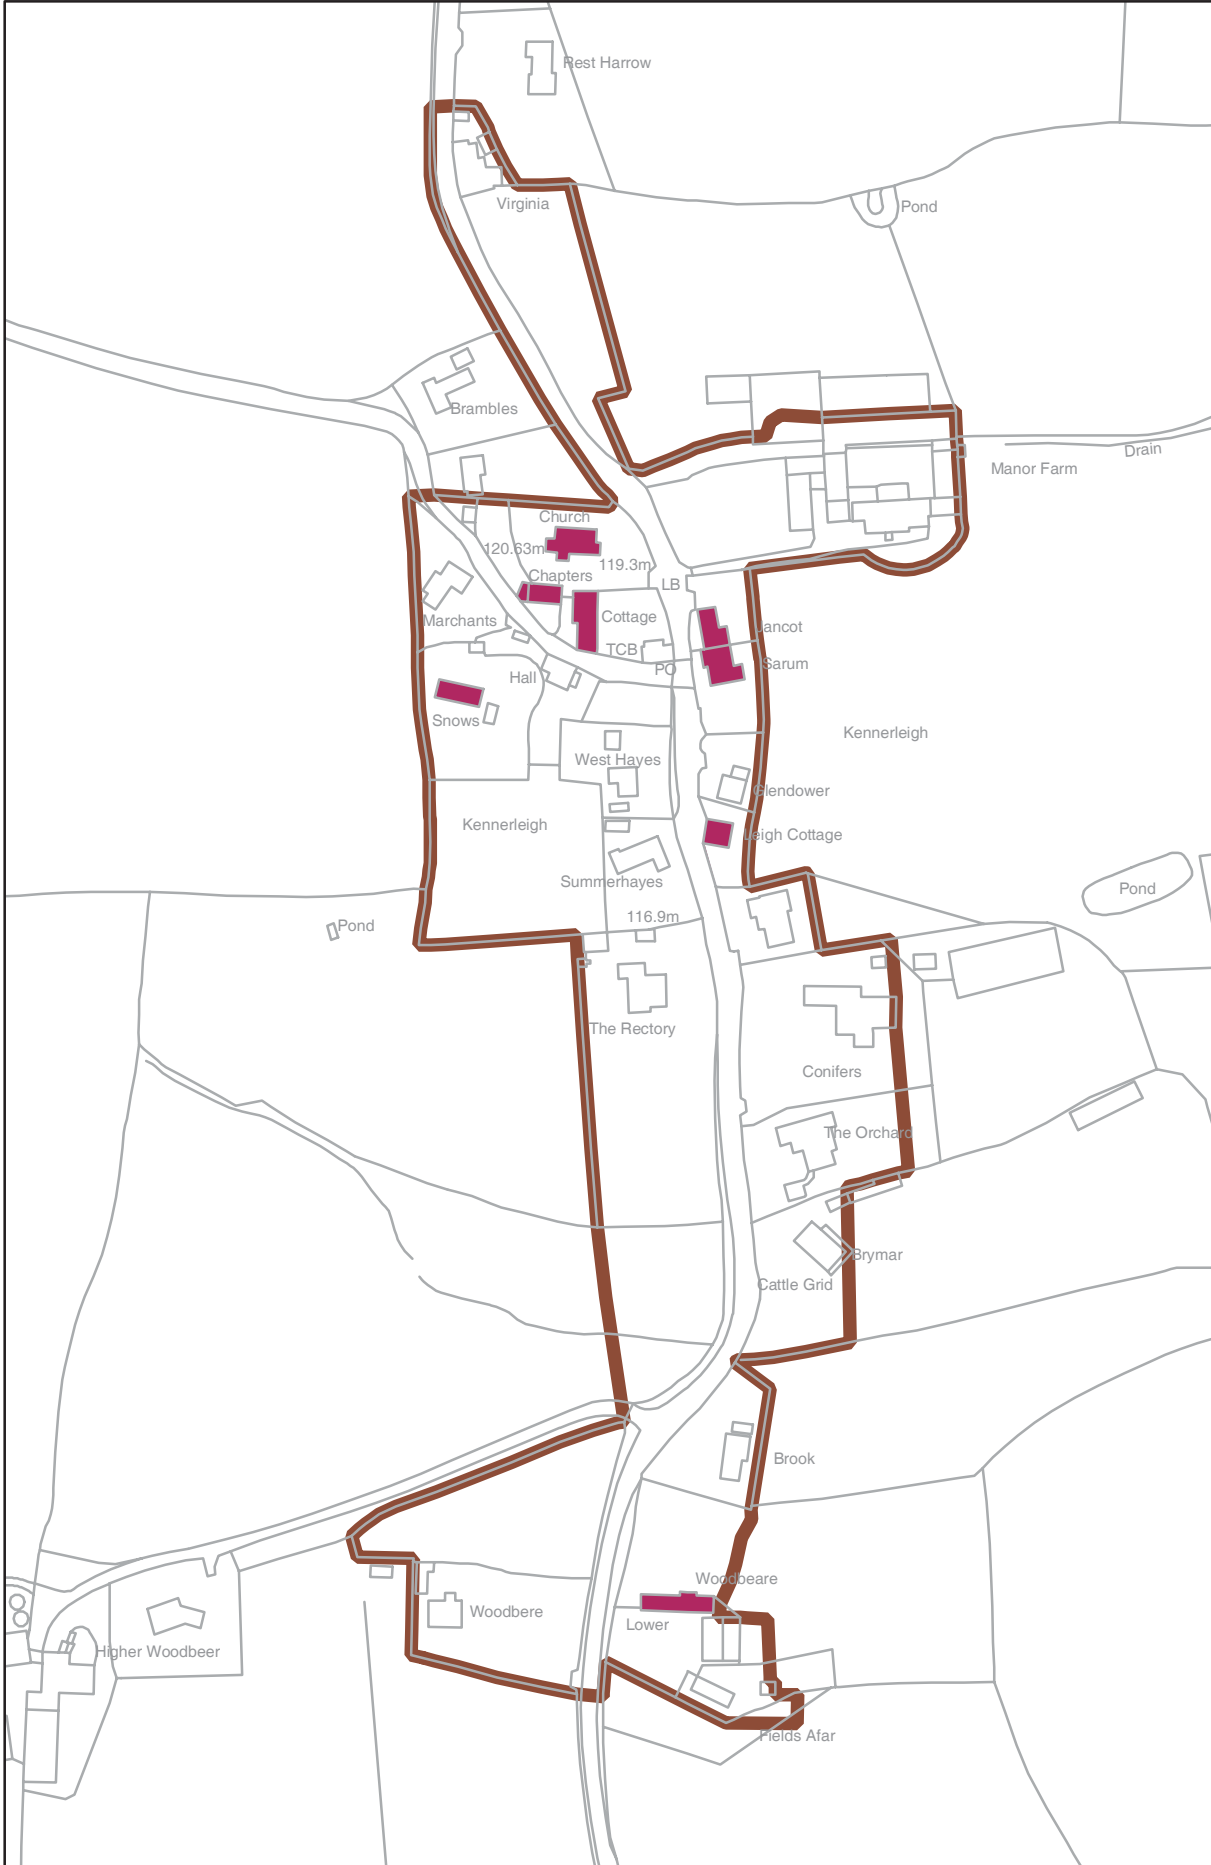

N

This map is based upon Ordnance Survey material with the permission of Ordnance Survey on behalf of the Controller of Her Majesty's Stationery Office c Crown copyright. Unauthorised reproduction infringes Crown copyright and may lead to prosecution or civil proceedings. Mid Devon District Council. Licence number 100022292 (2004).

KENNERLEIGH