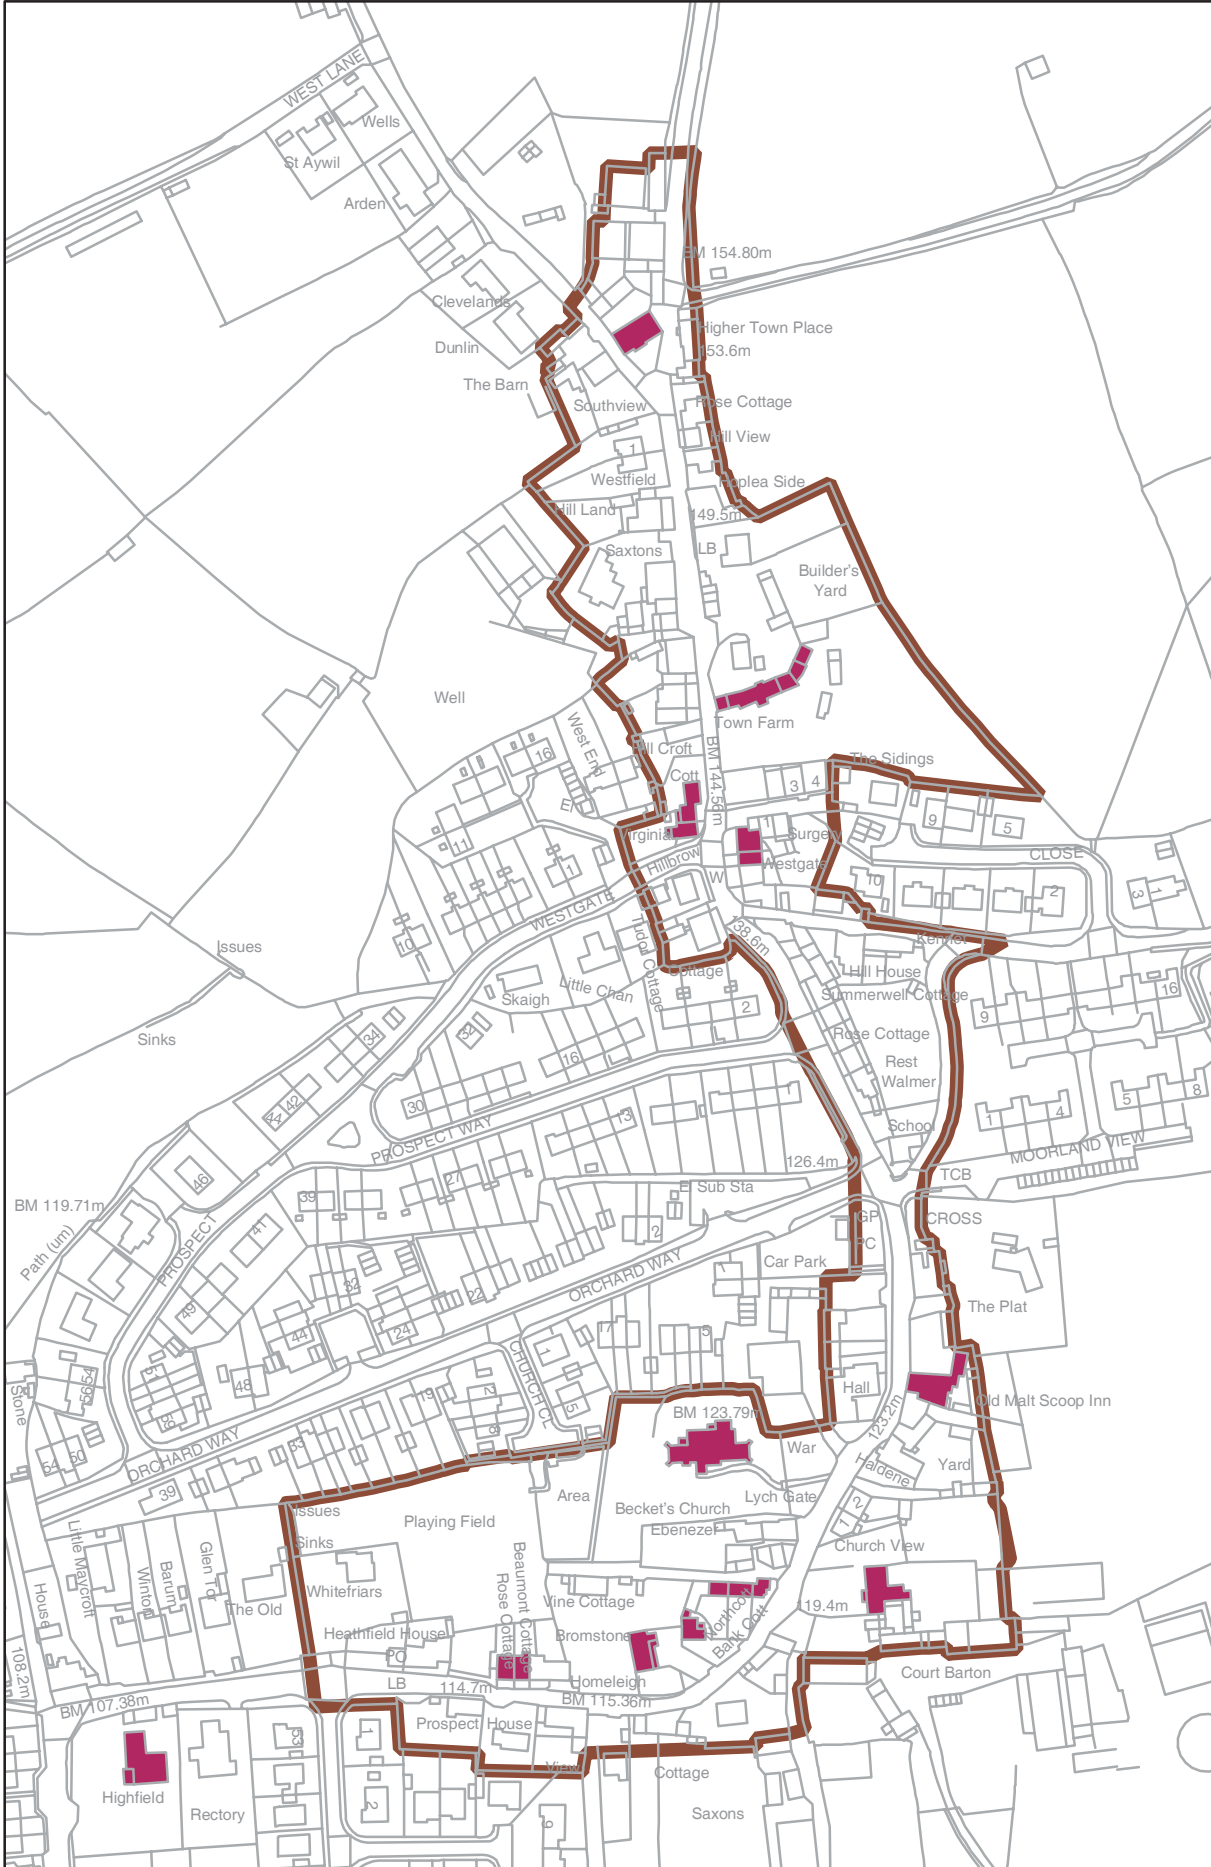

N

This map is based upon Ordnance Survey material with the permission of Ordnance Survey on behalf of the Controller of Her Majesty's Stationery Office c Crown copyright. Unauthorised reproduction infringes Crown copyright and may lead to prosecution or civil proceedings. Mid Devon District Council. Licence number 100022292 (2004).

LAPFORD