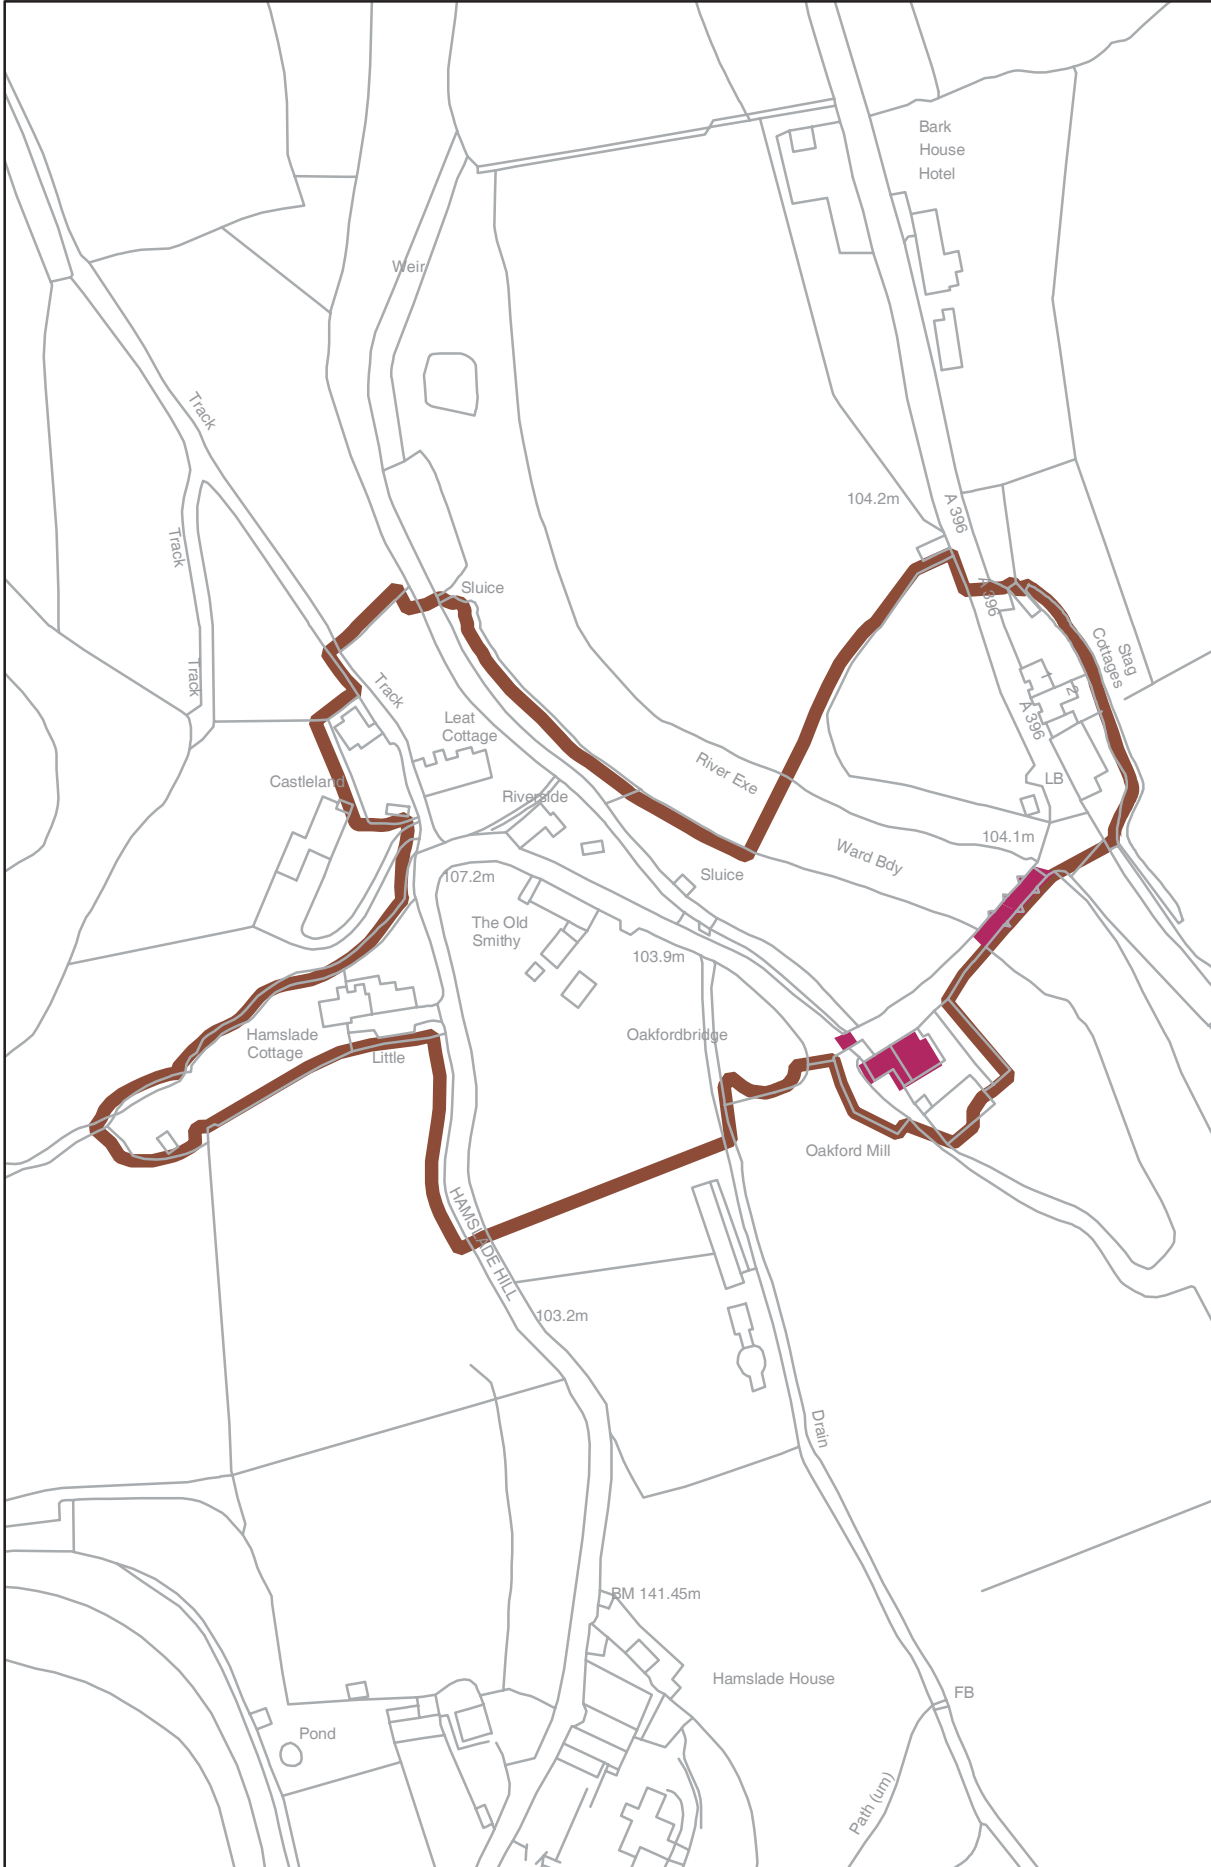

N

This map is based upon Ordnance Survey material with the permission of Ordnance Survey on behalf of the Controller of Her Majesty's Stationery Office c Crown copyright. Unauthorised reproduction infringes Crown copyright and may lead to prosecution or civil proceedings. Mid Devon District Council. Licence number 100022292 (2004).

OAKFORDBRIDGE