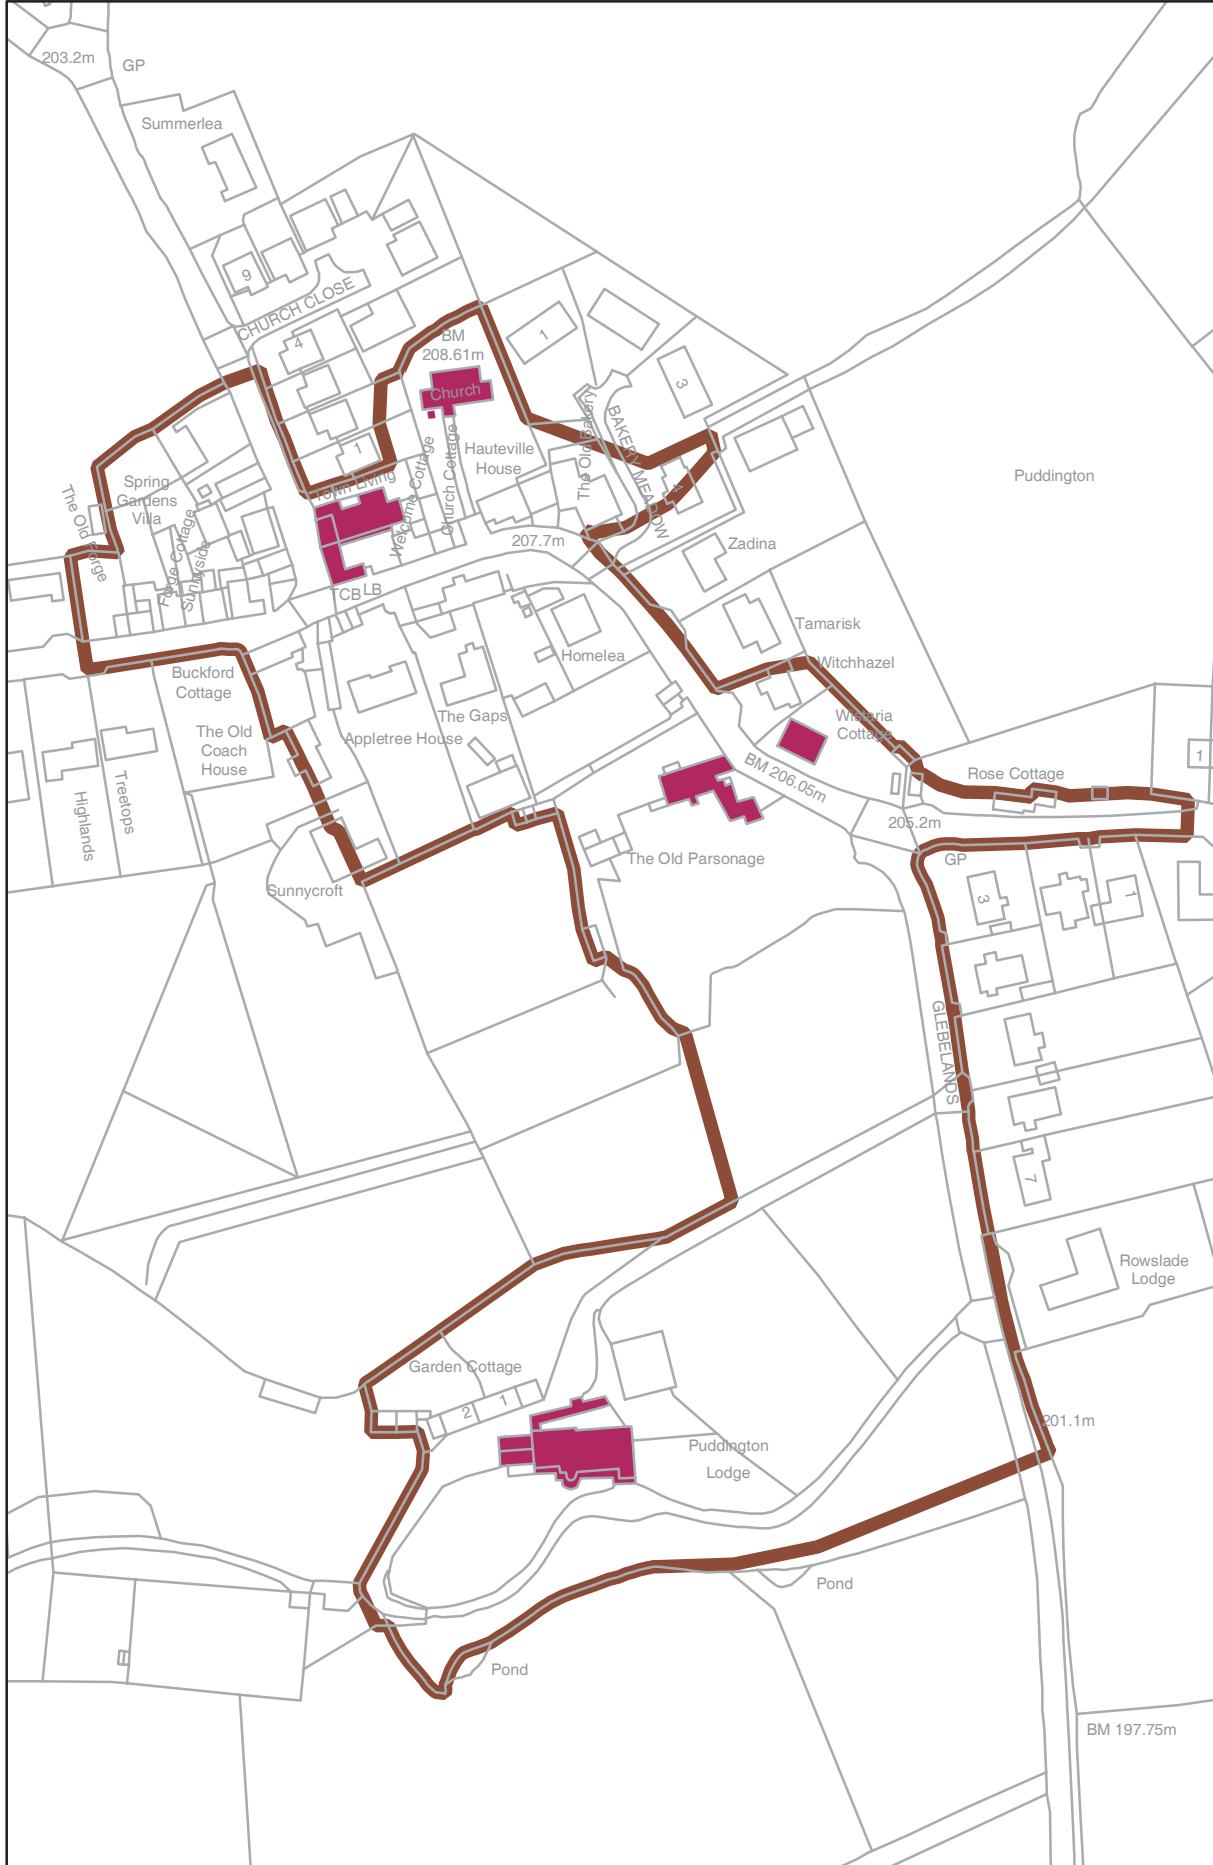

N

This map is based upon Ordnance Survey material with the permission of Ordnance Survey on behalf of the Controller of Her Majesty's Stationery Office c Crown copyright. Unauthorised reproduction infringes Crown copyright and may lead to prosecution or civil proceedings. Mid Devon District Council. Licence number 100022292 (2004).

# PUDDINGTON