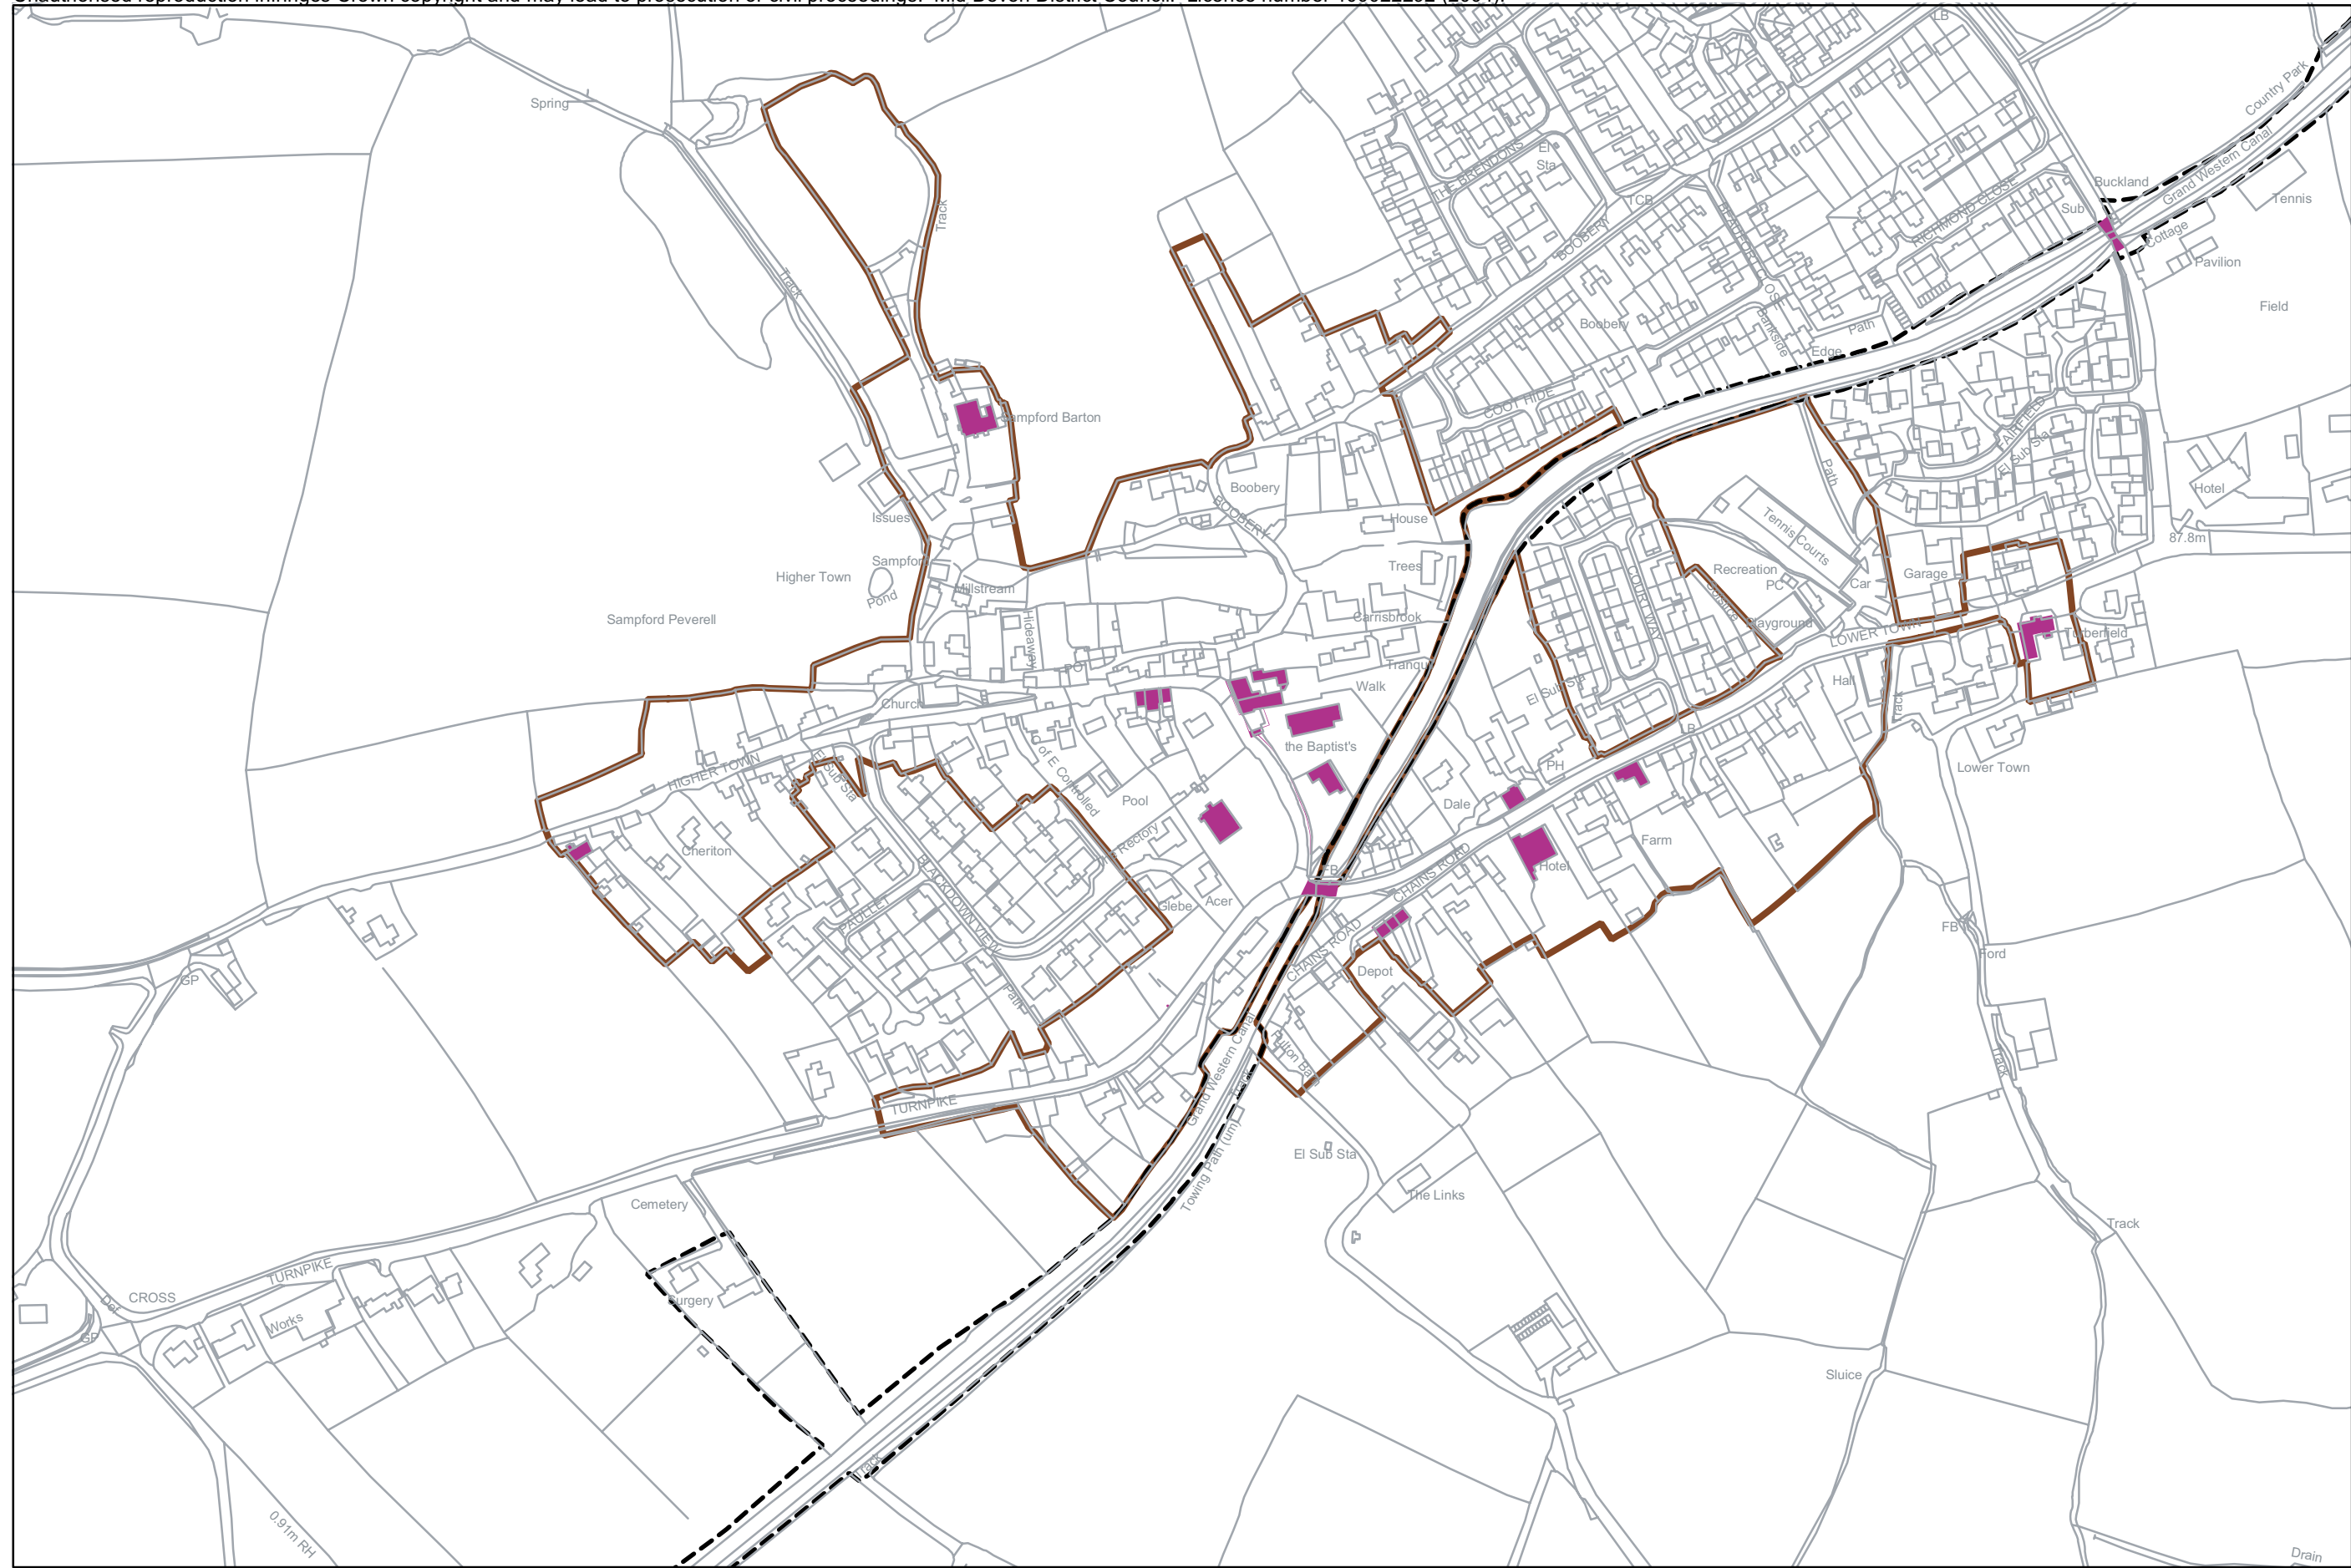

This map is based upon Ordnance Survey material with the permission of Ordnance Survey on behalf of the Controller of Her Majesty's Stationery Office c Crown copyright. Unauthorised reproduction infringes Crown copyright and may lead to prosecution or civil proceedings. Mid Devon District Council. Licence number 100022292 (2004).

N

# SAMPFORD PEVERELL