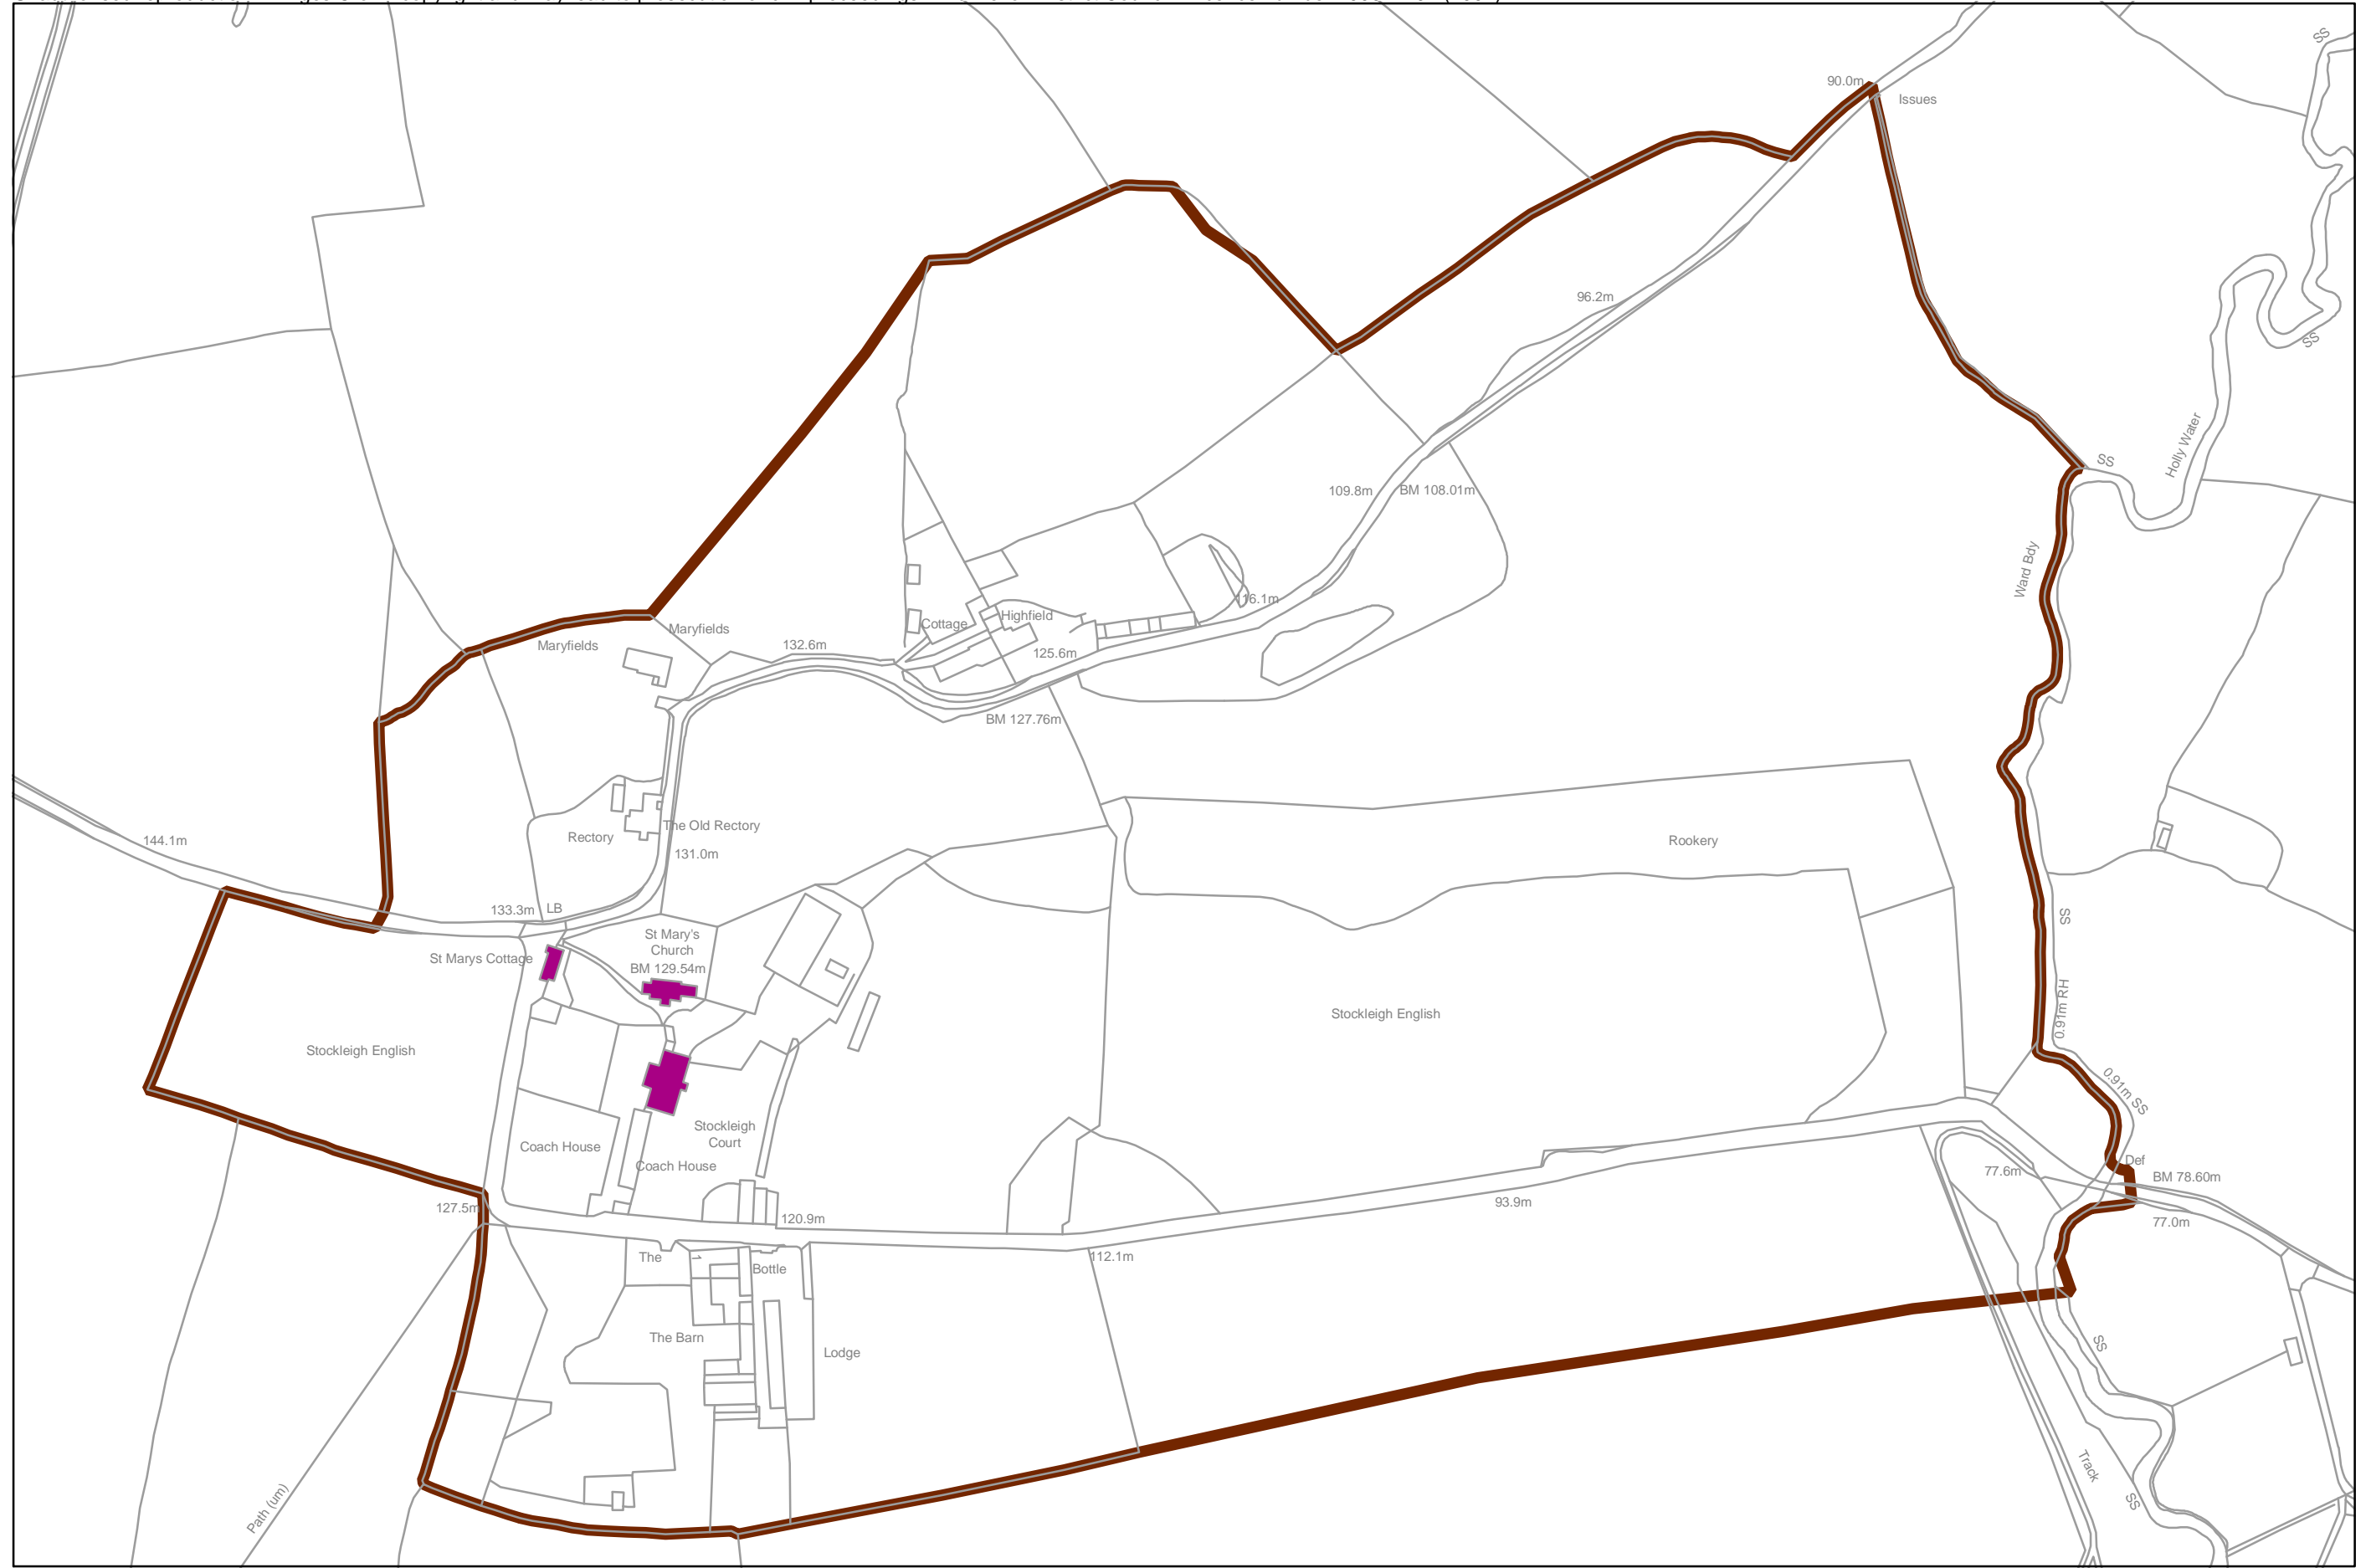

This map is based upon Ordnance Survey material with the permission of Ordnance Survey on behalf of the Controller of Her Majesty's Stationery Office c Crown copyright. Unauthorised reproduction infringes Crown copyright and may lead to prosecution or civil proceedings. Mid Devon District Council. Licence number 100022292 (2004).

# STOCKLEIGH ENGLISH