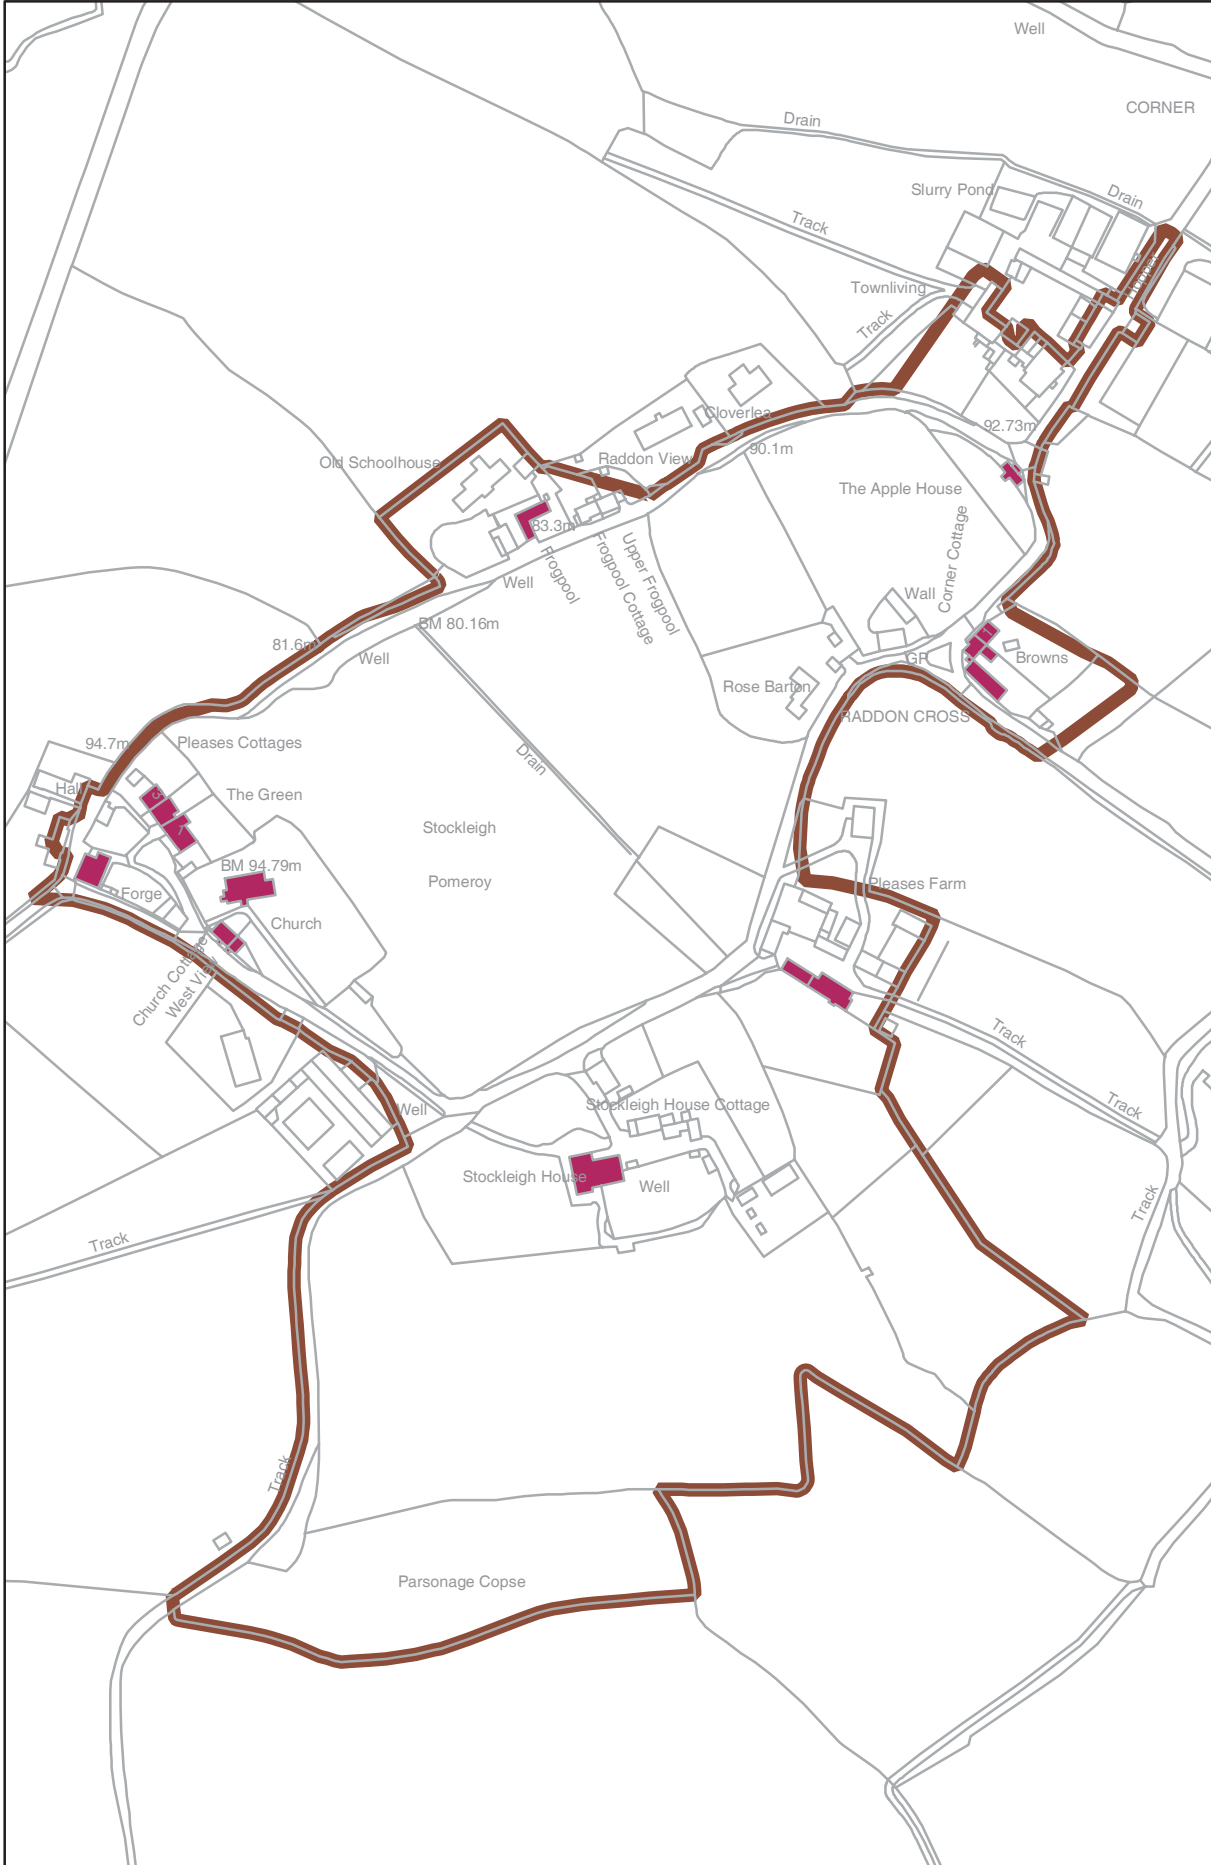

N

This map is based upon Ordnance Survey material with the permission of Ordnance Survey on behalf of the Controller of Her Majesty's Stationery Office c Crown copyright. Unauthorised reproduction infringes Crown copyright and may lead to prosecution or civil proceedings. Mid Devon District Council. Licence number 100022292 (2004).

STOCKLEIGH POMEROY