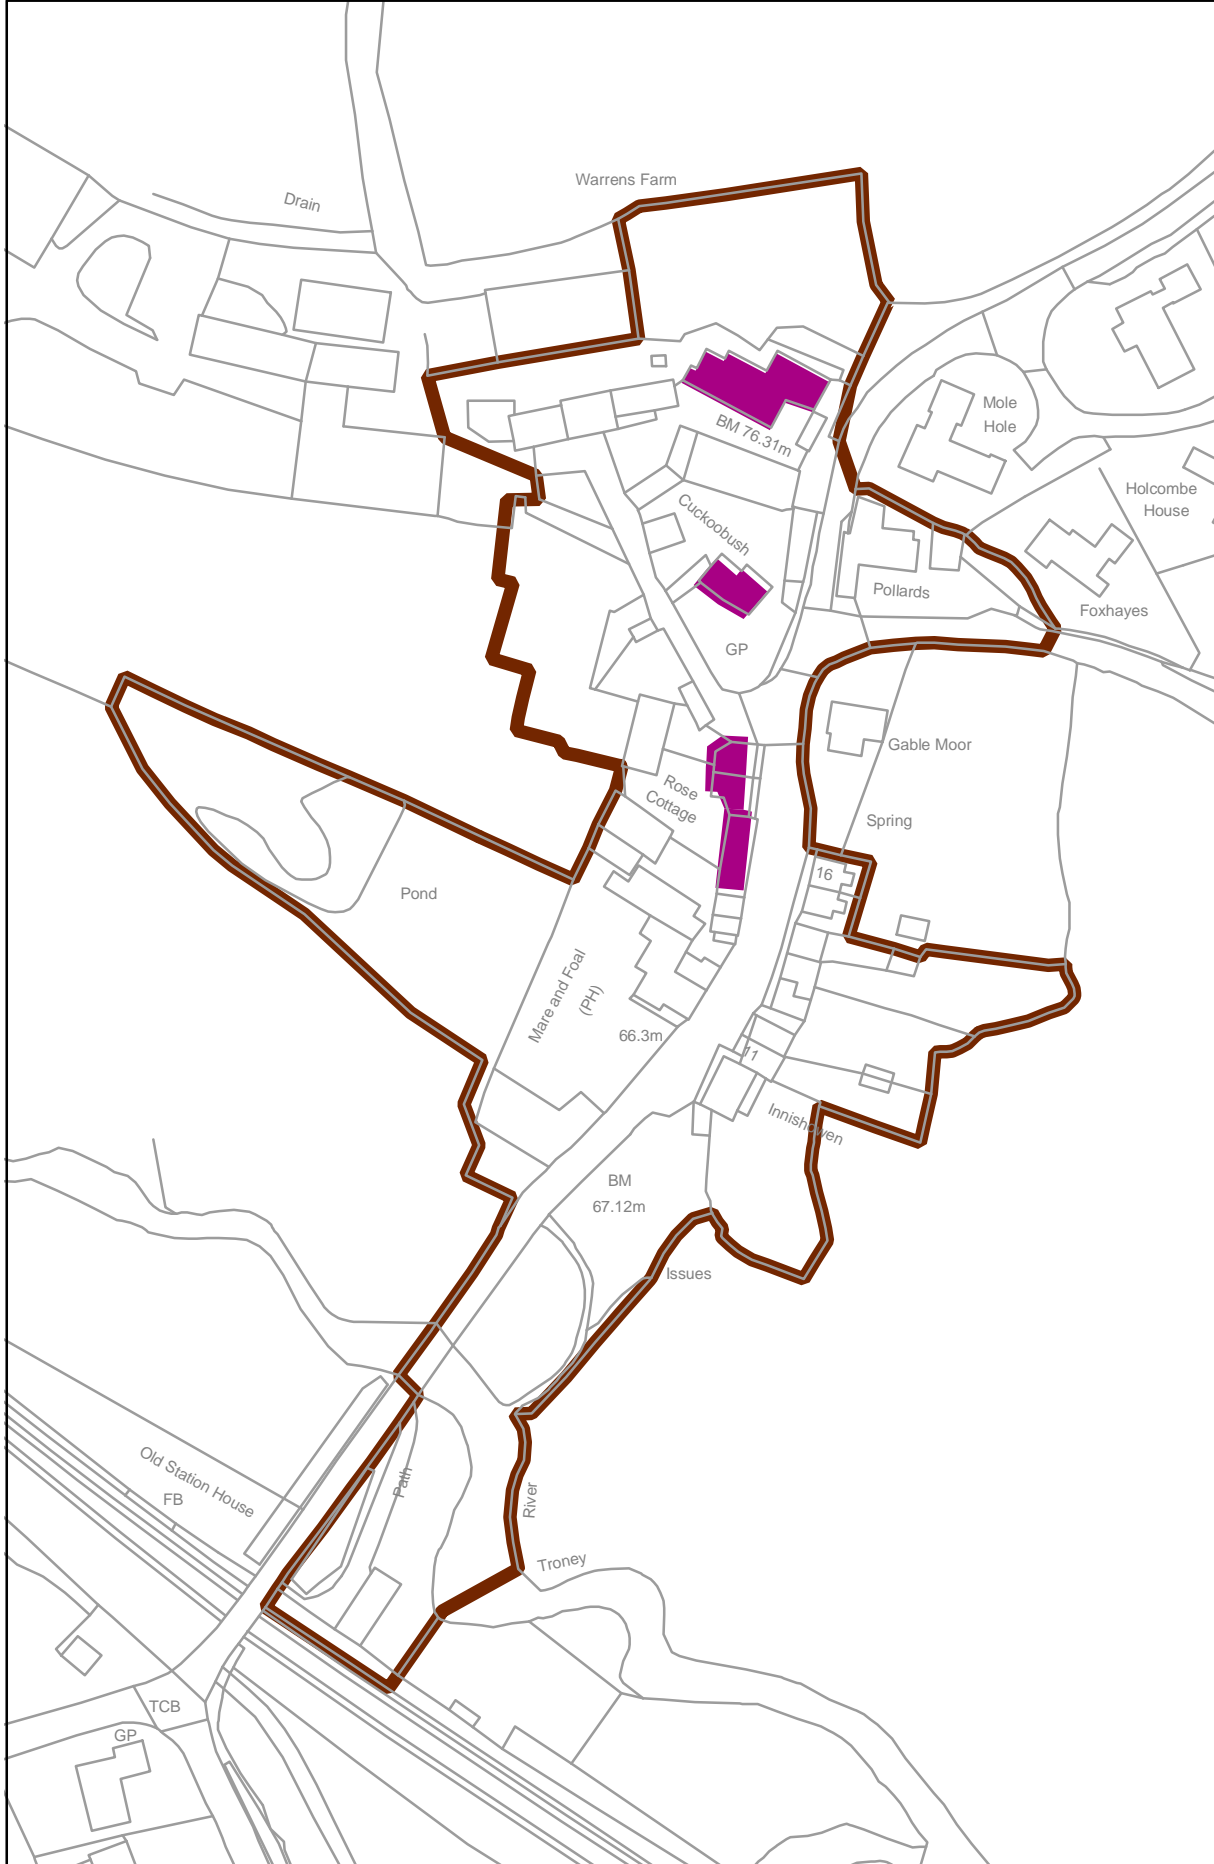

N

This map is based upon Ordnance Survey material with the permission of Ordnance Survey on behalf of the Controller of Her Majesty's Stationery Office c Crown copyright. Unauthorised reproduction infringes Crown copyright and may lead to prosecution or civil proceedings. Mid Devon District Council. Licence number 10002292 (2004).

YEOFORD