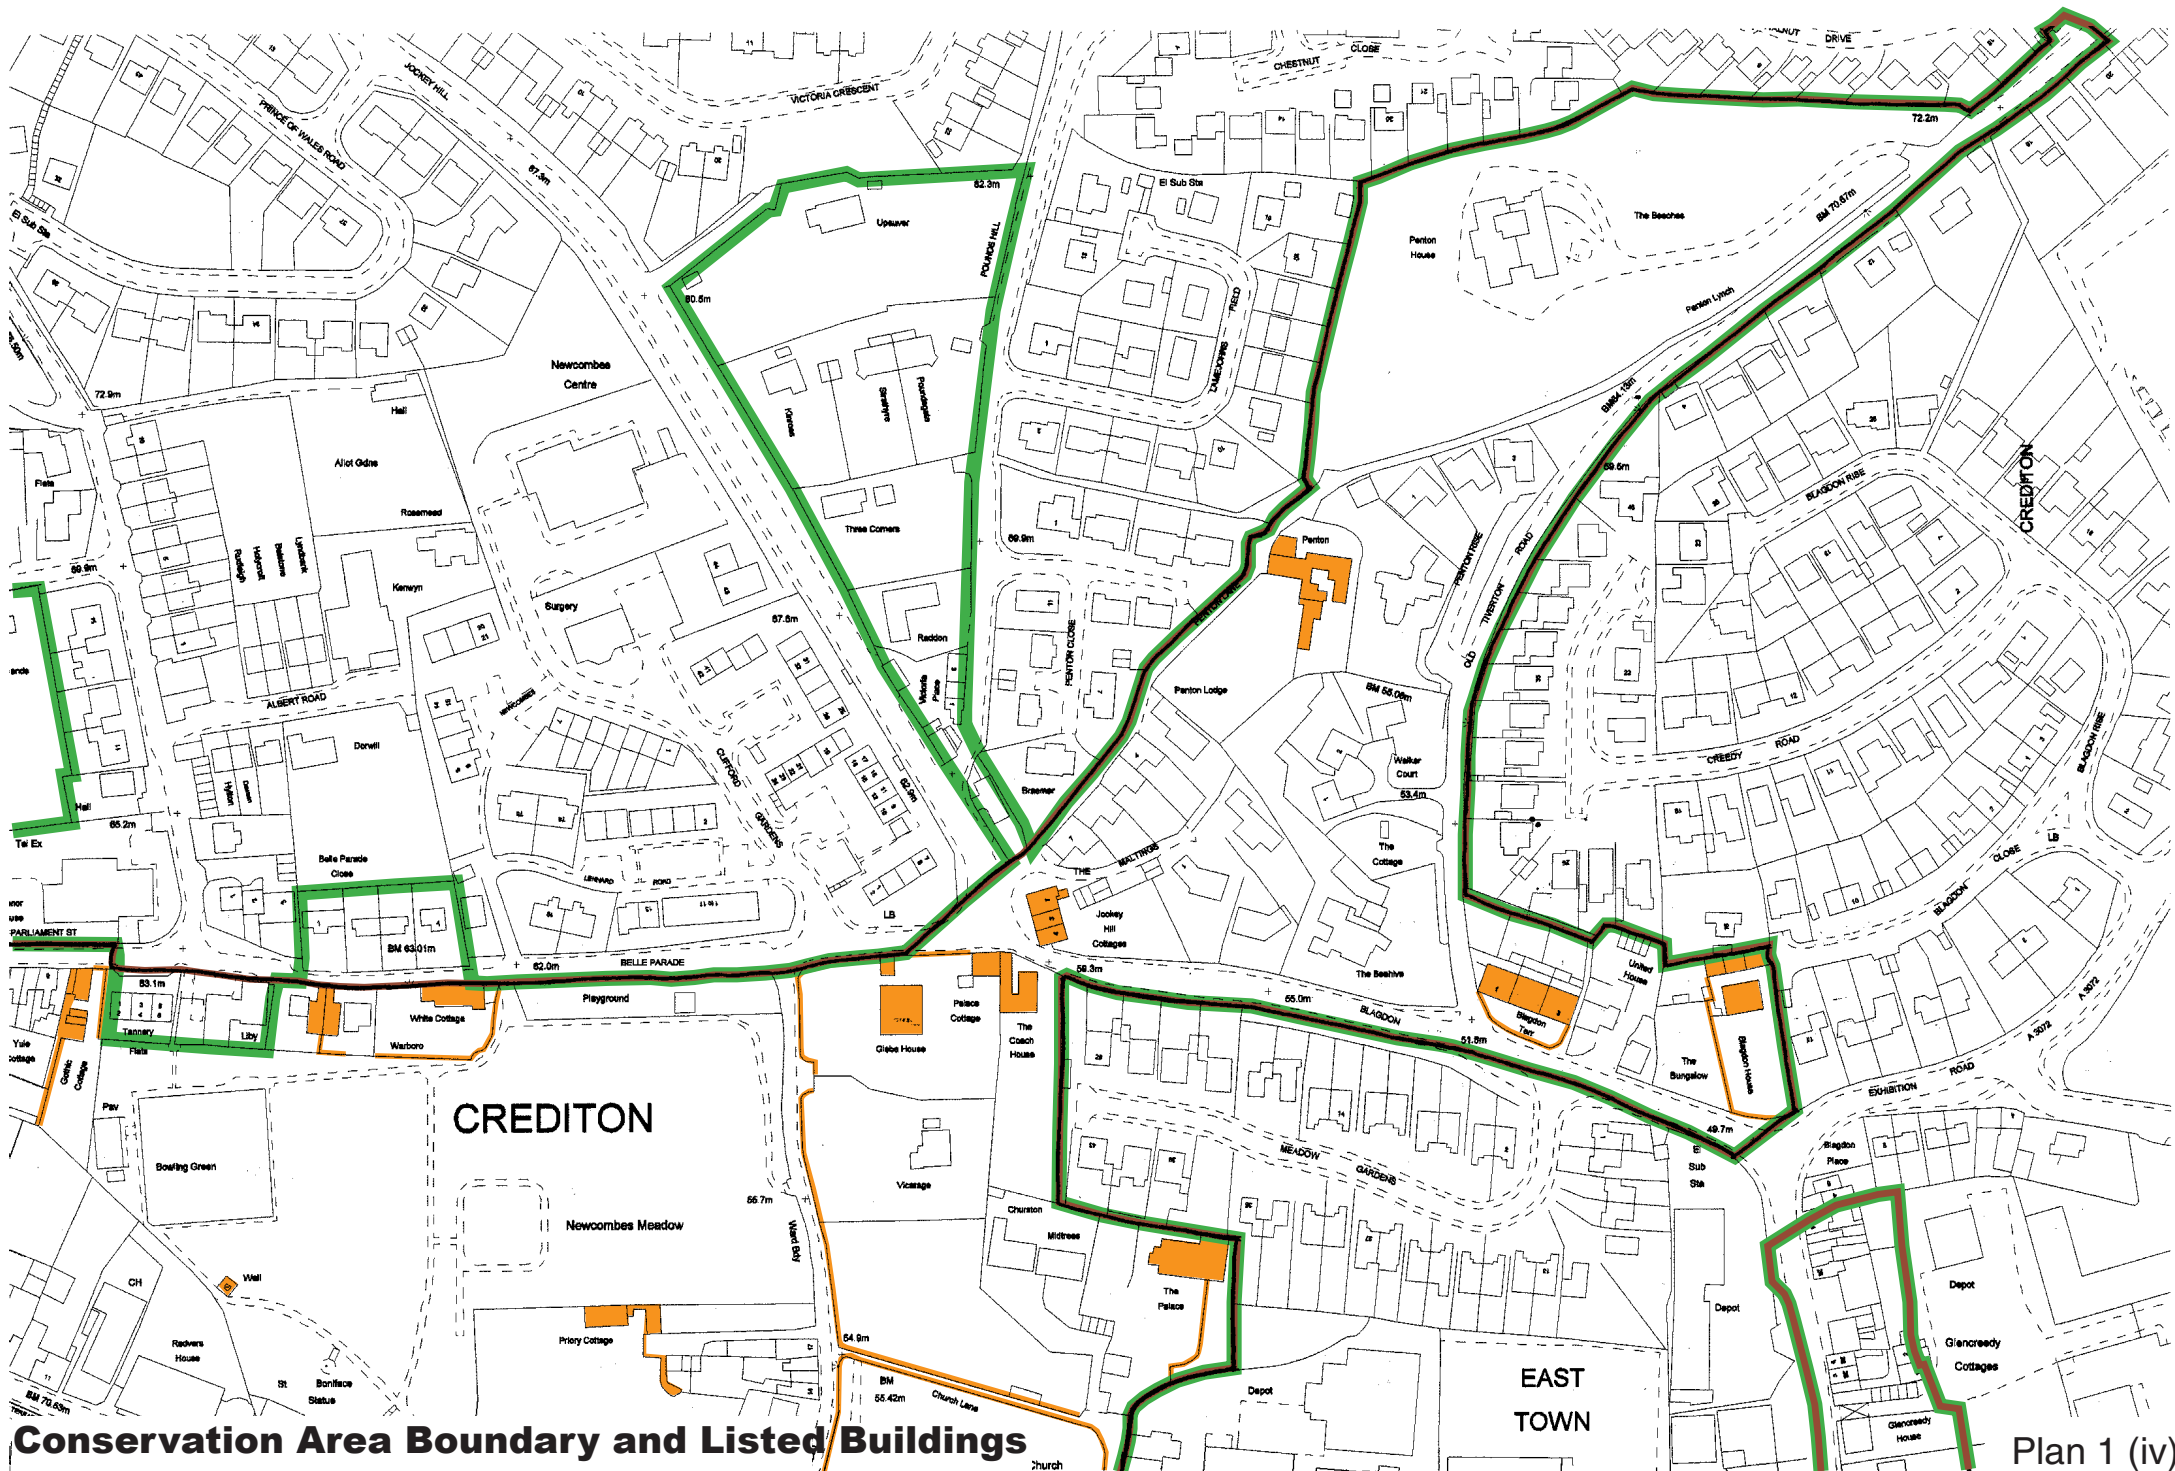

Conservation Area Boundary and Listed Buildings

Key

Conservation Area Boundary up to 20.3.03

Conservation Area Boundary from 20.3.03

Listed Buildings

IT TOWN

Conservation Area Boundary and Listed Buildings

This map is based upon Ordnance Survey material with the permission of Ordnance Survey on behalf of the Controller of Her Majesty's Stationery Office c Crown copyright. Unauthorised reproduction infringes Crown copyright and may lead to prosecution or civil proceedings. Mid Devon District Council. Licence number LA07859X. (2003)

Plan 1 (ii)

1:2500

Conservation Area Boundary and Listed Buildings

This map is based upon Ordnance Survey material with the permission of Ordnance Survey on behalf of the Controller of Her Majesty's Stationery Office c Crown copyright. Unauthorised reproduction infringes Crown copyright and may lead to prosecution or civil proceedings. Mid Devon District Council. Licence number LA07859X. (2003)