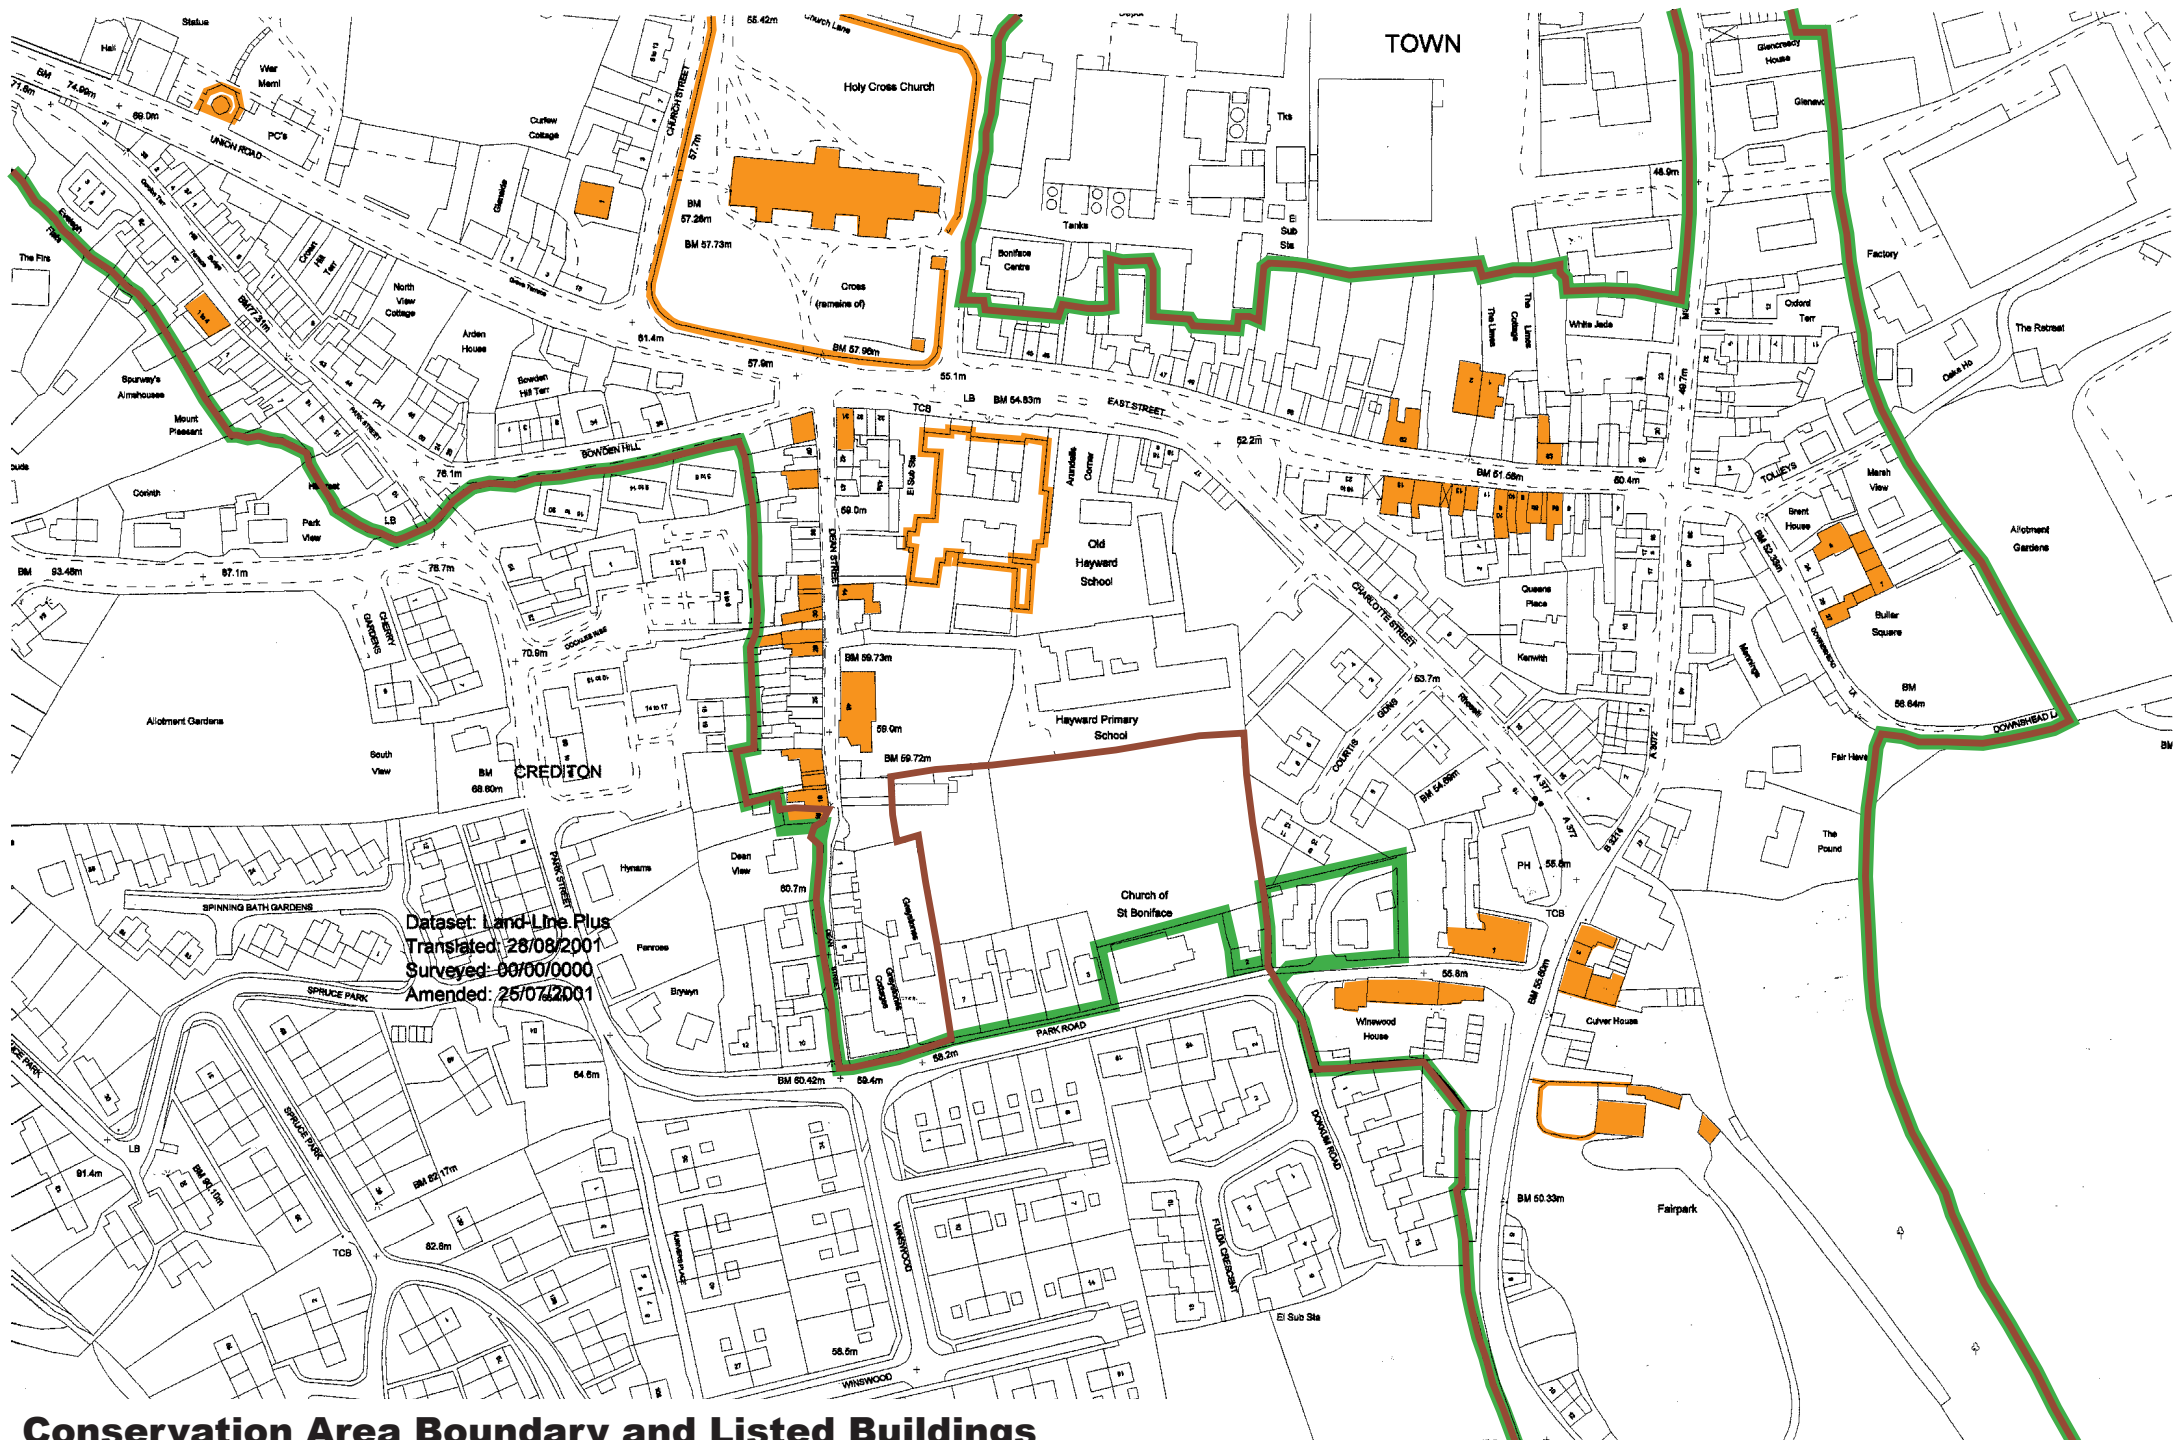

Conservation Area Boundary and Listed Buildings

This map is based upon Ordnance Survey material with the permission of Ordnance Survey on behalf of the Controller of Her Majesty's Stationery Office c Crown copyright. Unauthorised reproduction infringes Crown copyright and may lead to prosecution or civil proceedings. Mid Devon District Council. Licence number LA07859X. (2003)

Plan 1 (v)
1:2500