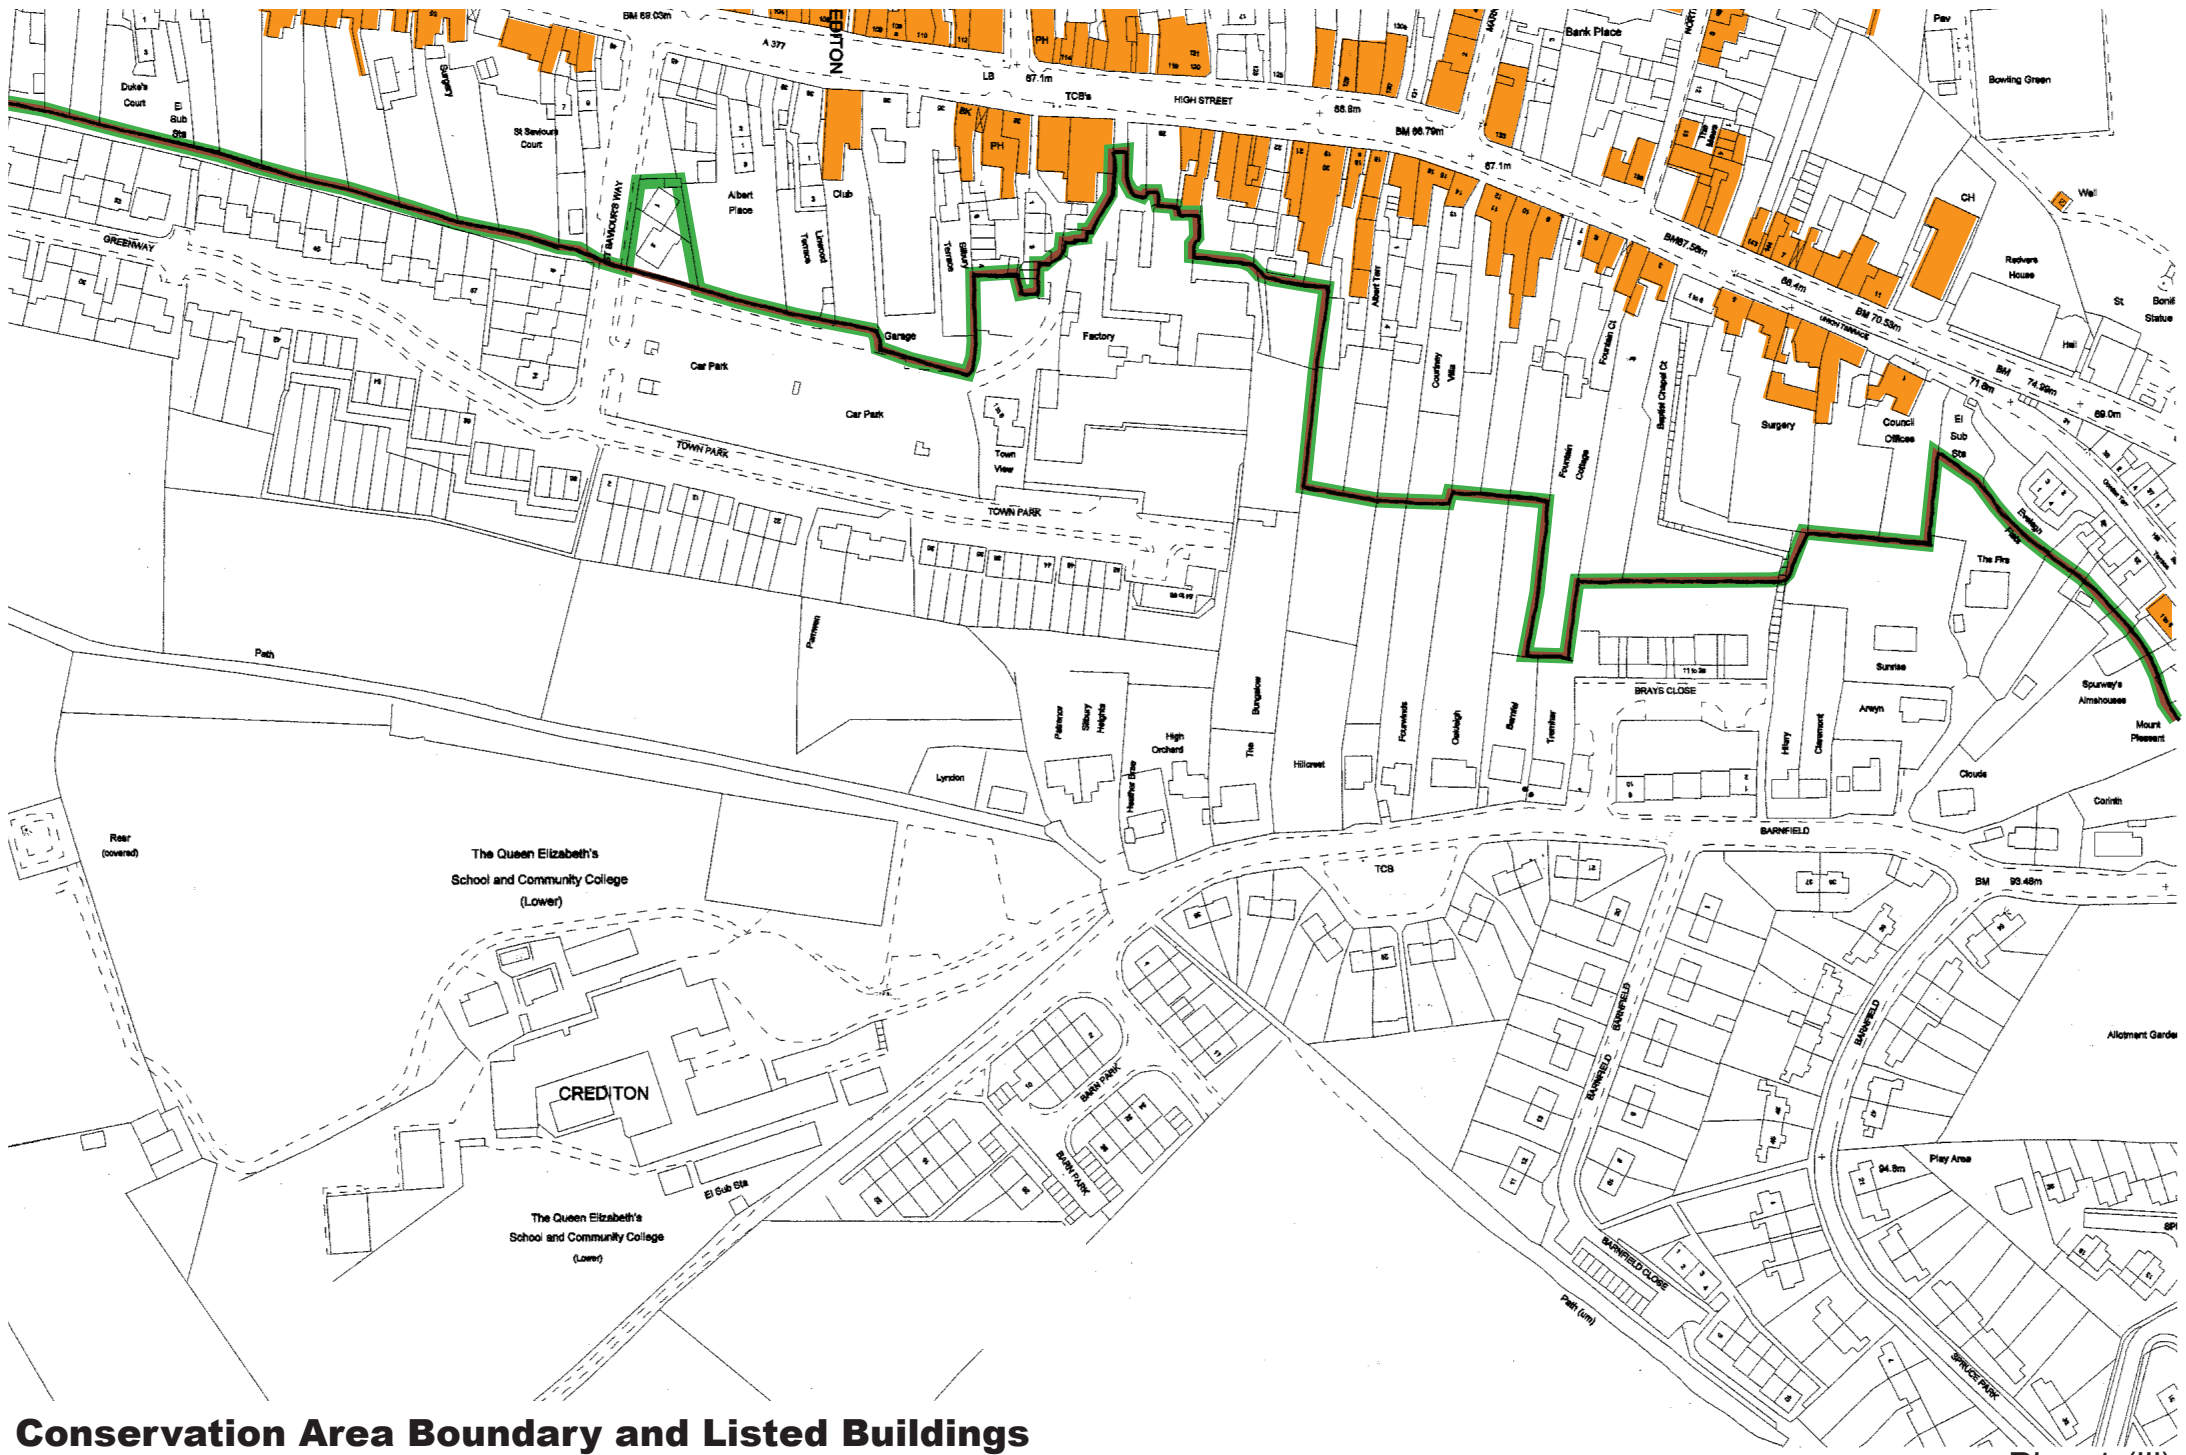

Conservation Area Boundary and Listed Buildings

Key

Conservation Area Boundary up to 20.3.03

Conservation Area Boundary from 20.3.03

Listed Buildings

IT TOWN

Conservation Area Boundary and Listed Buildings

This map is based upon Ordnance Survey material with the permission of Ordnance Survey on behalf of the Controller of Her Majesty's Stationery Office c Crown copyright. Unauthorised reproduction infringes Crown copyright and may lead to prosecution or civil proceedings. Mid Devon District Council. Licence number LA07859X. (2003)

Plan 1 (ii)

1:2500

Conservation Area Boundary and Listed Buildings

This map is based upon Ordnance Survey material with the permission of Ordnance Survey on behalf of the Controller of Her Majesty's Stationery Office c Crown copyright. Unauthorised reproduction infringes Crown copyright and may lead to prosecution or civil proceedings. Mid Devon District Council. Licence number LA07859X. (2003)

Plan 1 (v)
1:2500

Conservation Area Boundary and Listed Buildings

Plan 1 (vi)

This map is based upon Ordnance Survey material with the permission of Ordnance Survey on behalf of the Controller of Her Majesty's Stationery Office c Crown copyright. Unauthorised reproduction infringes Crown copyright and may lead to prosecution or civil proceedings. Mid Devon District Council. Licence number LA07859X. (2003)