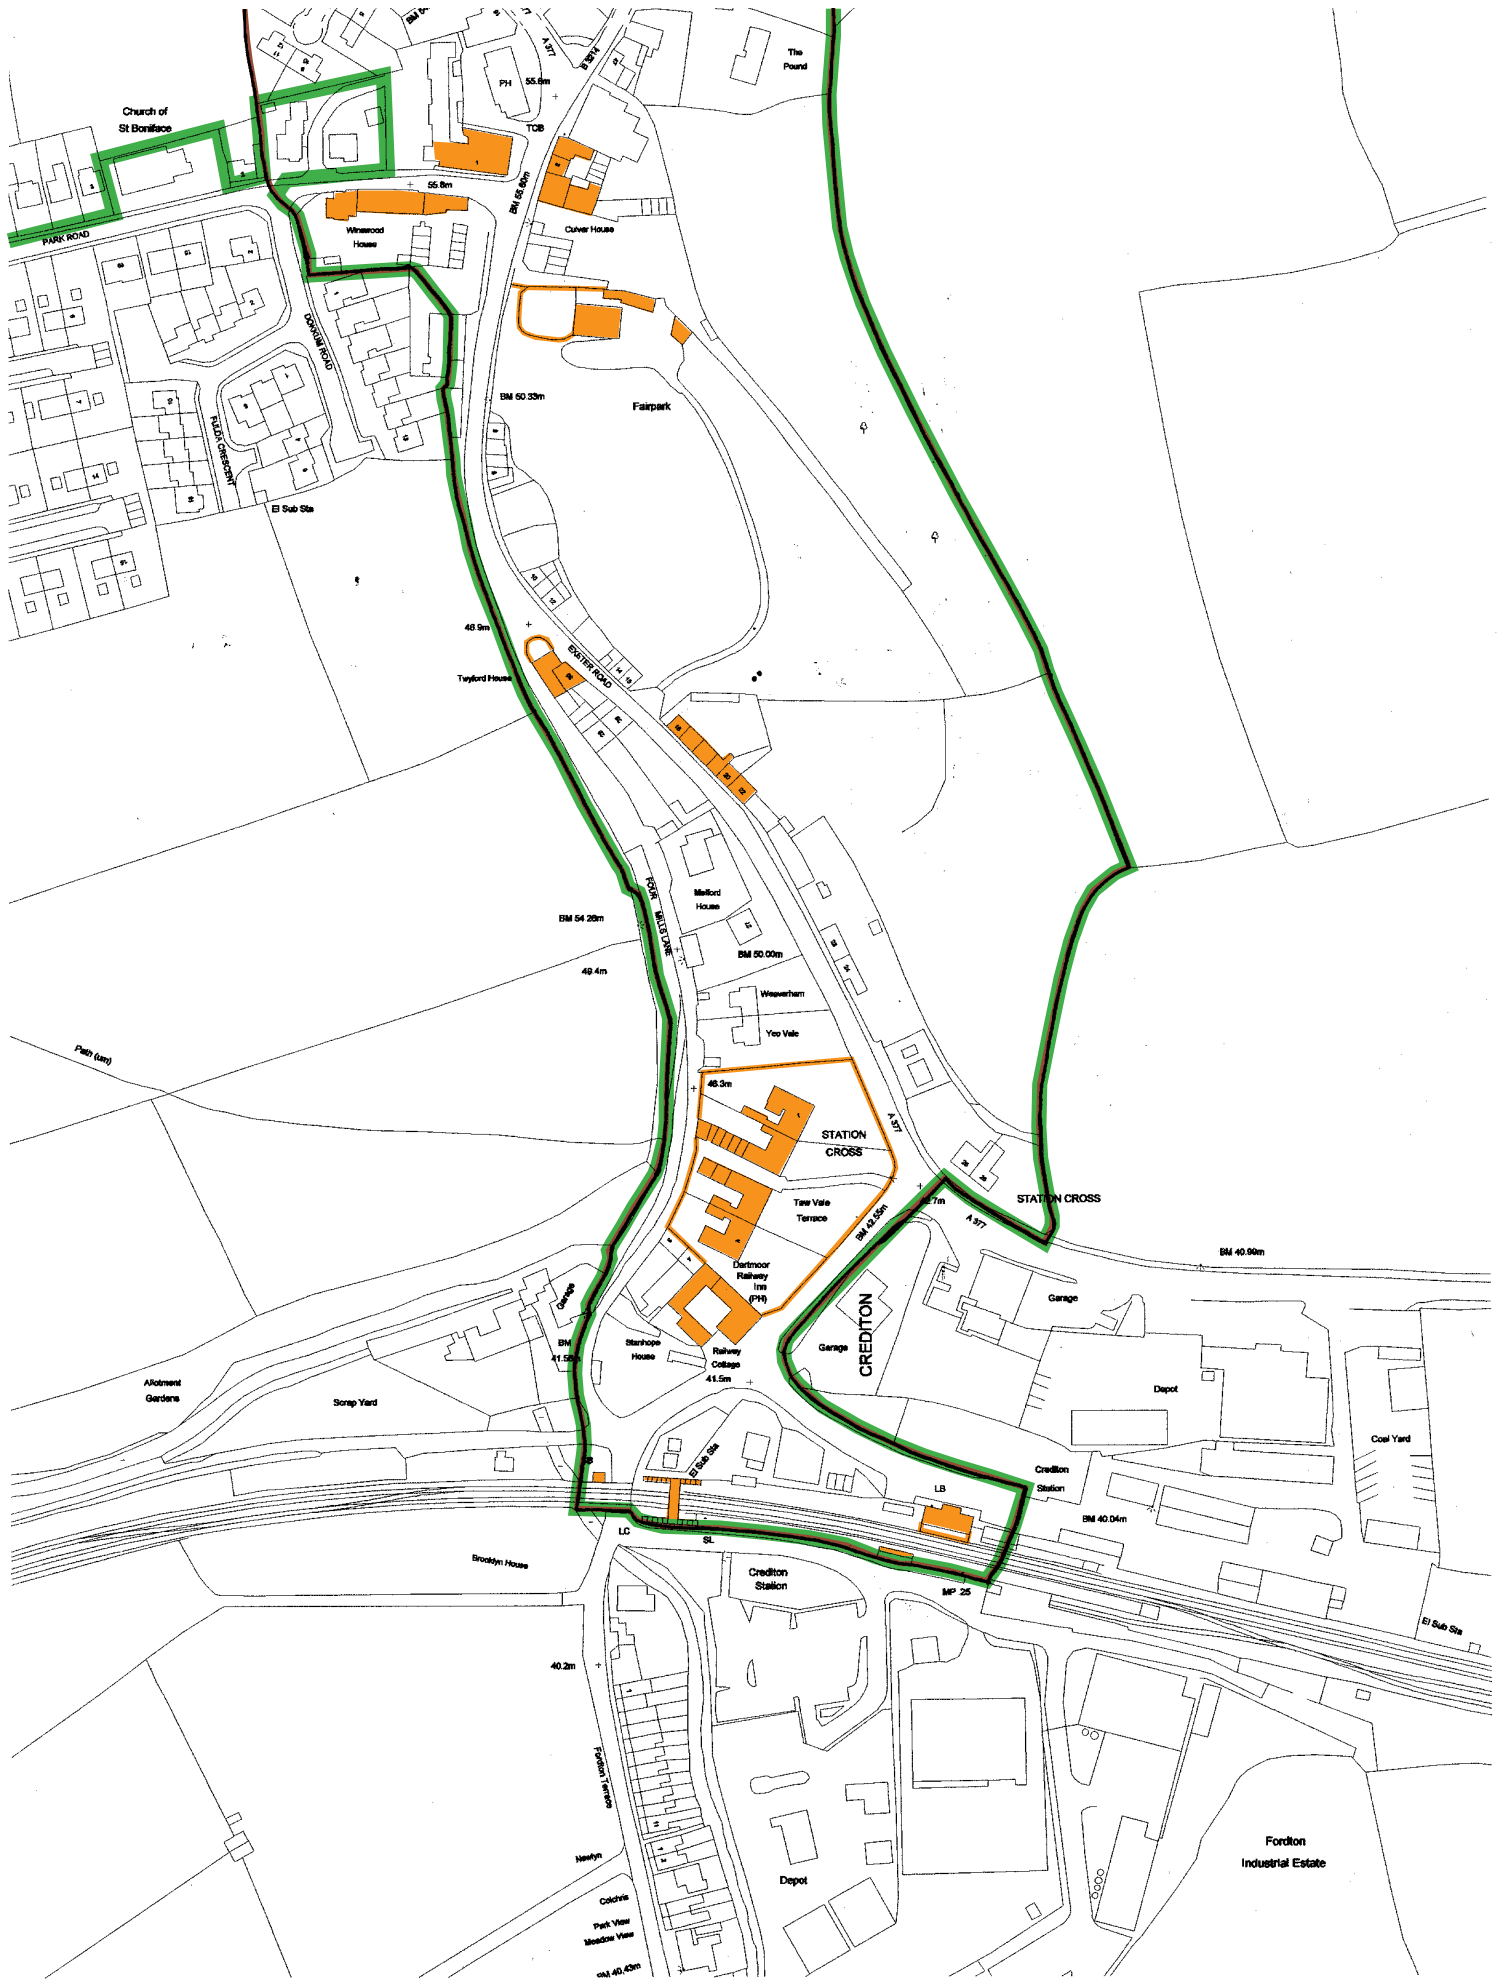

Conservation Area Boundary and Listed Buildings

Plan 1 (vi)

This map is based upon Ordnance Survey material with the permission of Ordnance Survey on behalf of the Controller of Her Majesty's Stationery Office c Crown copyright. Unauthorised reproduction infringes Crown copyright and may lead to prosecution or civil proceedings. Mid Devon District Council. Licence number LA07859X. (2003)

1:2500