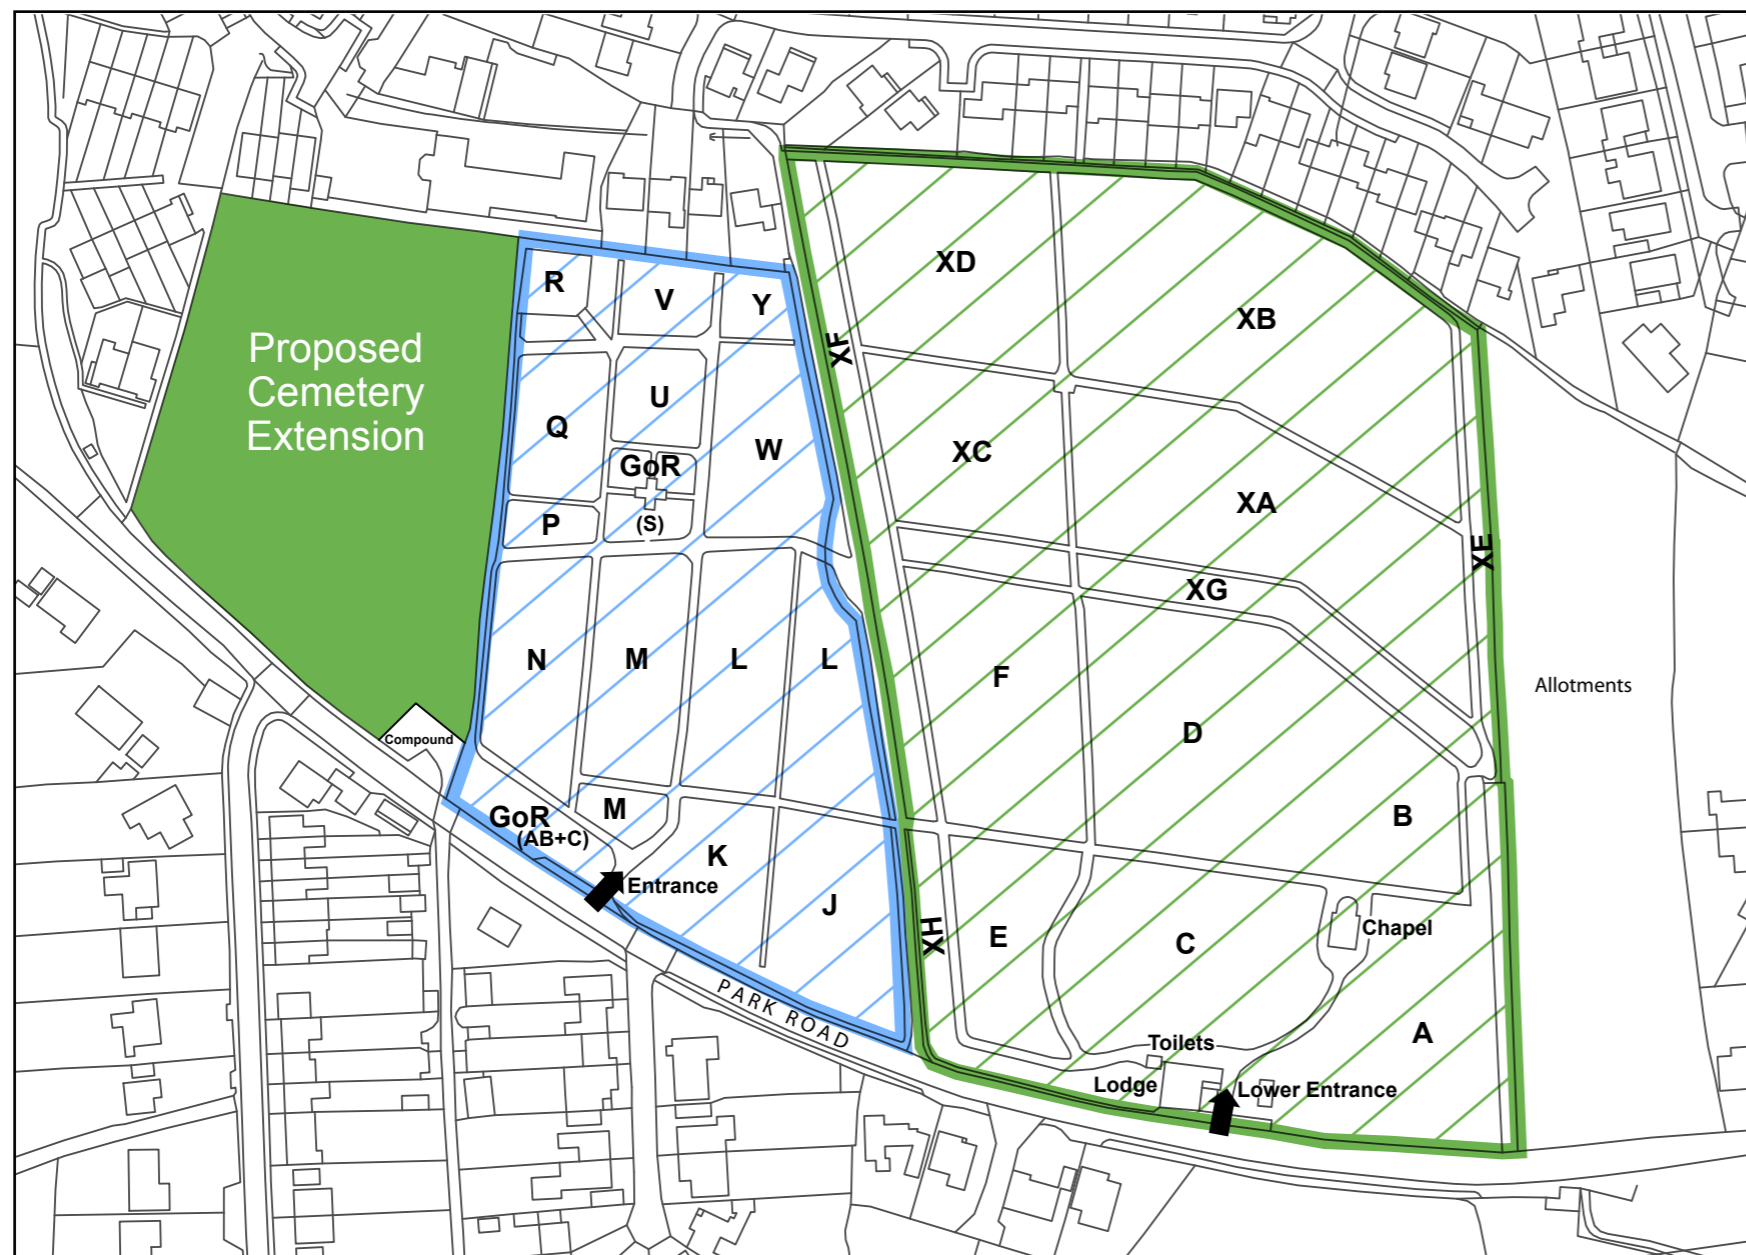

TIVERTON CEMETERY

Old Section of the Cemetery

New Section of the Cemetery

Tiverton Cemetery Regulations

- Children under the age of 15 years are not allowed in the Cemetery except under the care of a responsible person
- No dogs are permitted to enter or to remain in the Cemetery unless kept continuously on a leash and under proper control
- Dogs must not be allowed to foul the Cemetery and any excrement must be removed by the person in control of the dog
- No cycling is permitted in the Cemetery

Access and Hours of Opening

- The pedestrian access at Park Road is open at all times
- All contractors must report to the Burial Records Office before commencing any work at this Cemetery
- No unauthorised vehicles are permitted in the Cemetery
- Special arrangements can be made for access by disabled people by contacting the Burial Records Office