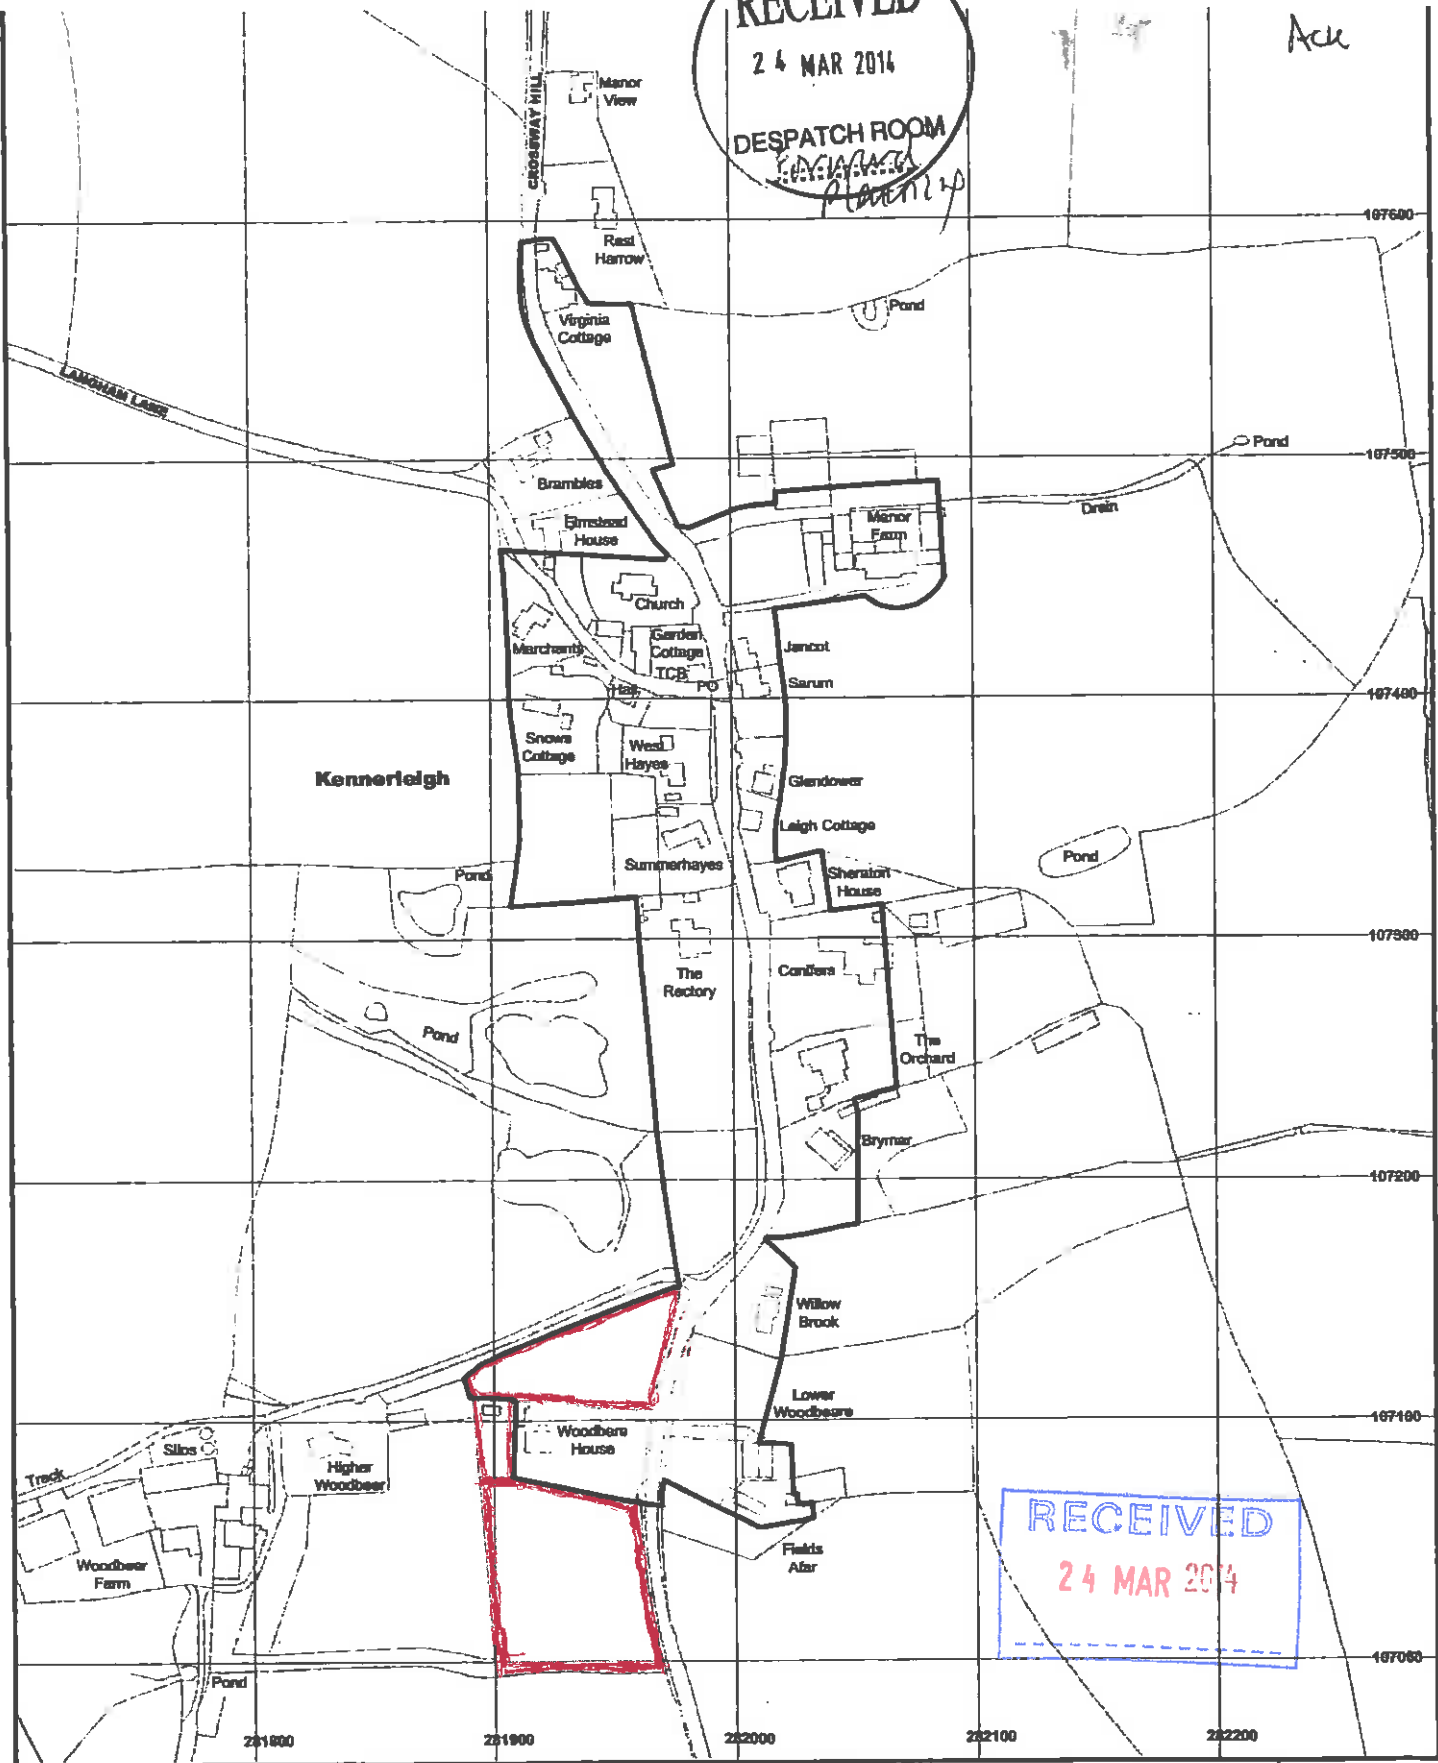

877 / 4679
Ack

RECEIVED
24 MAR 2014
DESPATCH ROOM
[Handwritten signature]

RECEIVED
24 MAR 2014

Conservation Area
LAND FOR DEVELOPMENT

OWNER: M. J. KIRBY
WOODBERE HOUSE
KENNERLEIGH.
EX 17 4RS.

Mid Devon Local Development Framework
**Proposals Map
Kennerleigh**

Scale 1:3000
Notes: The Ordnance Survey will not have updated the base to show recent changes. Consequently, not all development may be shown.
This map is based upon Ordnance Survey material with the permission of Ordnance Survey on behalf of the Controller of Her Majesty's Stationary Office. © Crown copyright. Unauthorised reproduction is illegal. Cover copyright and every part is protected or shall be protected. License No. 10002202