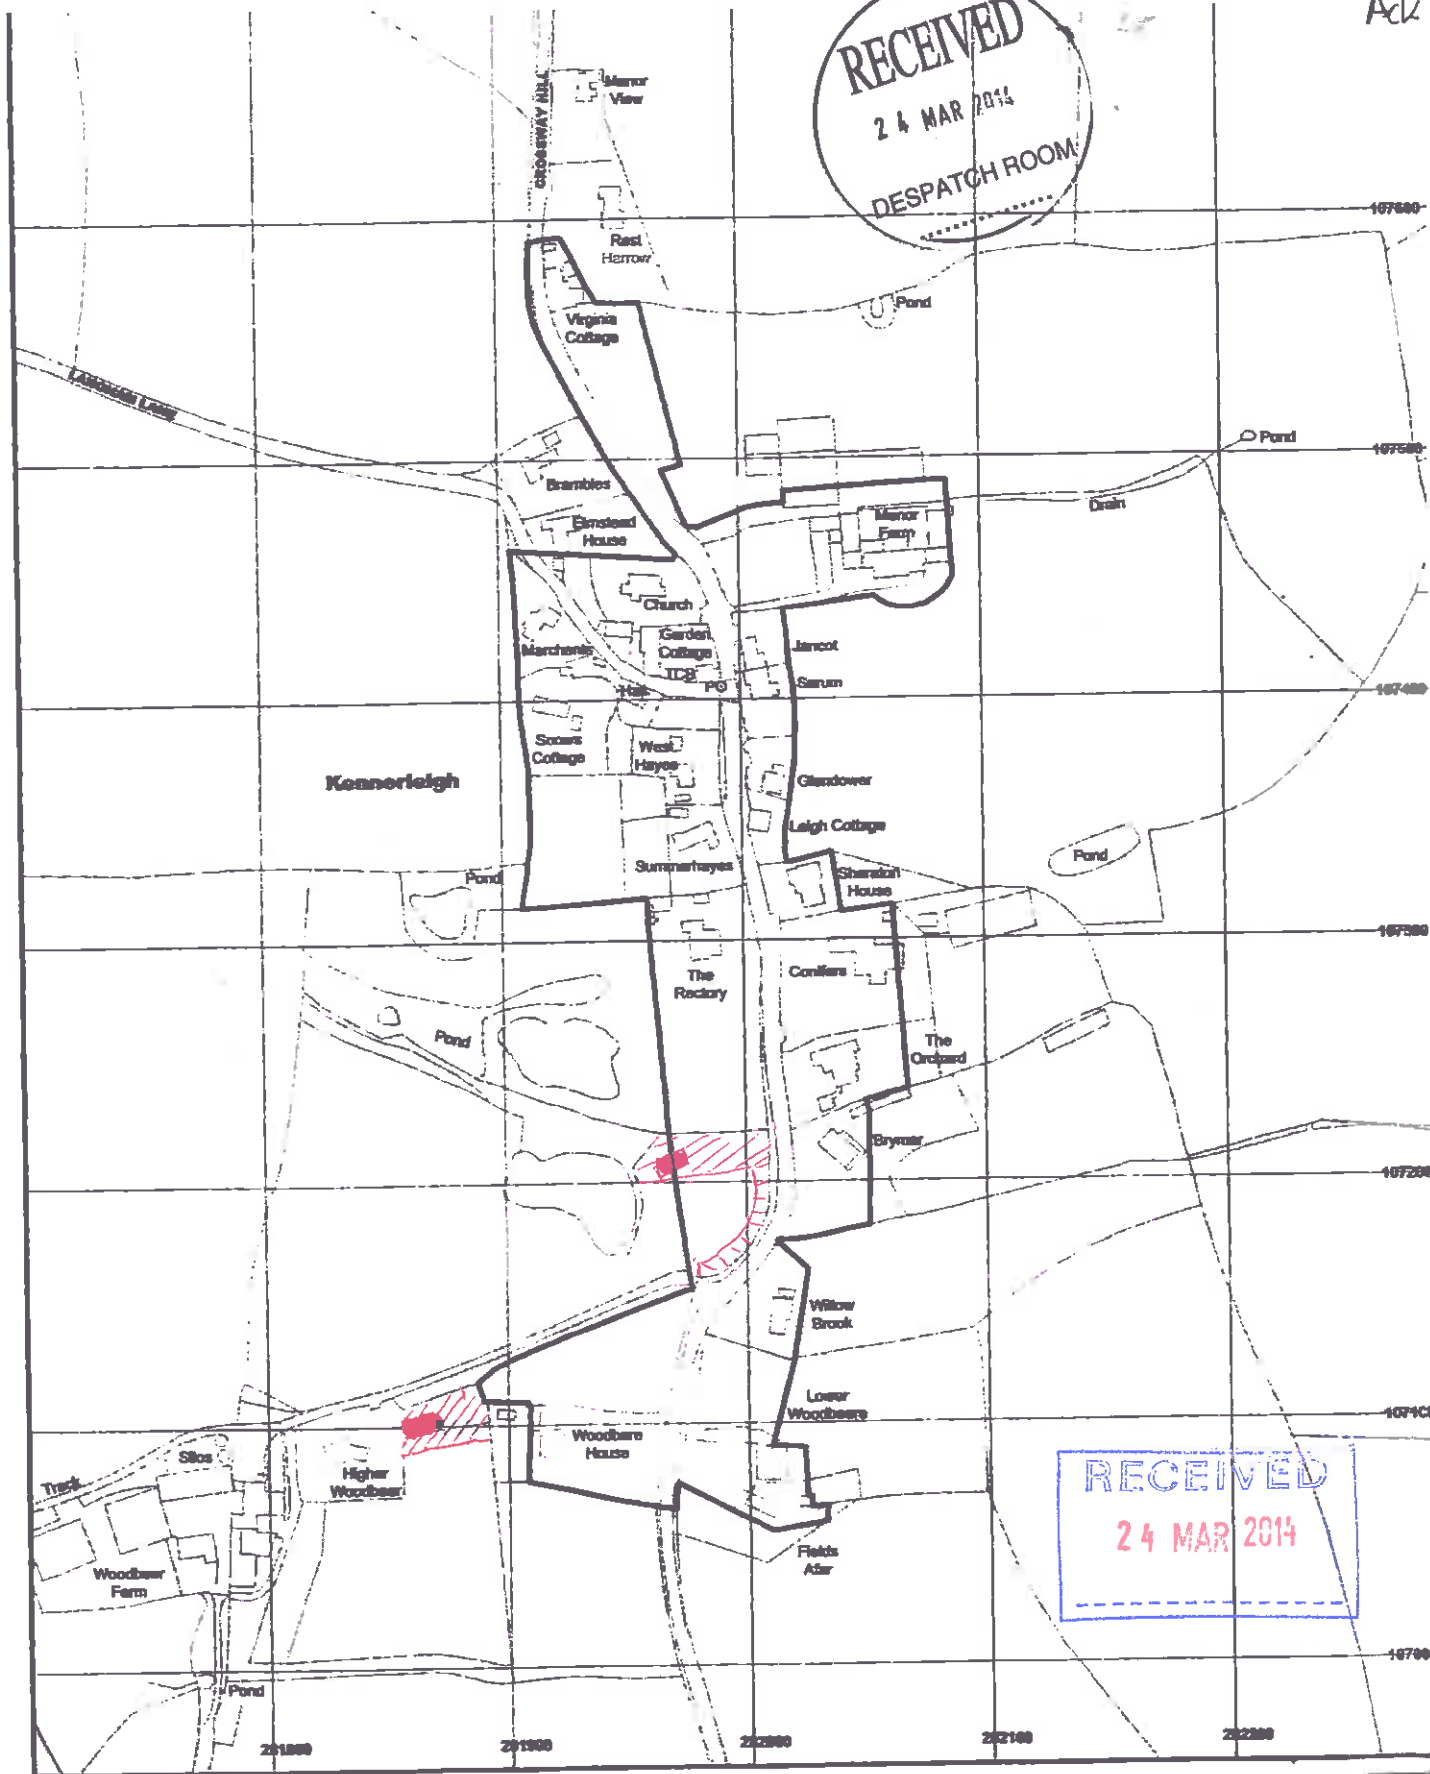

Ack

RECEIVED
24 MAR 2014
DESPATCH ROOM

RECEIVED
24 MAR 2014

Mid Devon Local Development Framework

Proposals Map Kennerleigh

Conservation Area

= PROPOSED NEW DEVELOPMENT SITES.

OWNERS
MICHAEL D.L. ROBERTS
& SARA ROADNIGHT.
HIGHER WOODBEER
KENNERLEIGH EX17 4RS.

Scale
1:3000