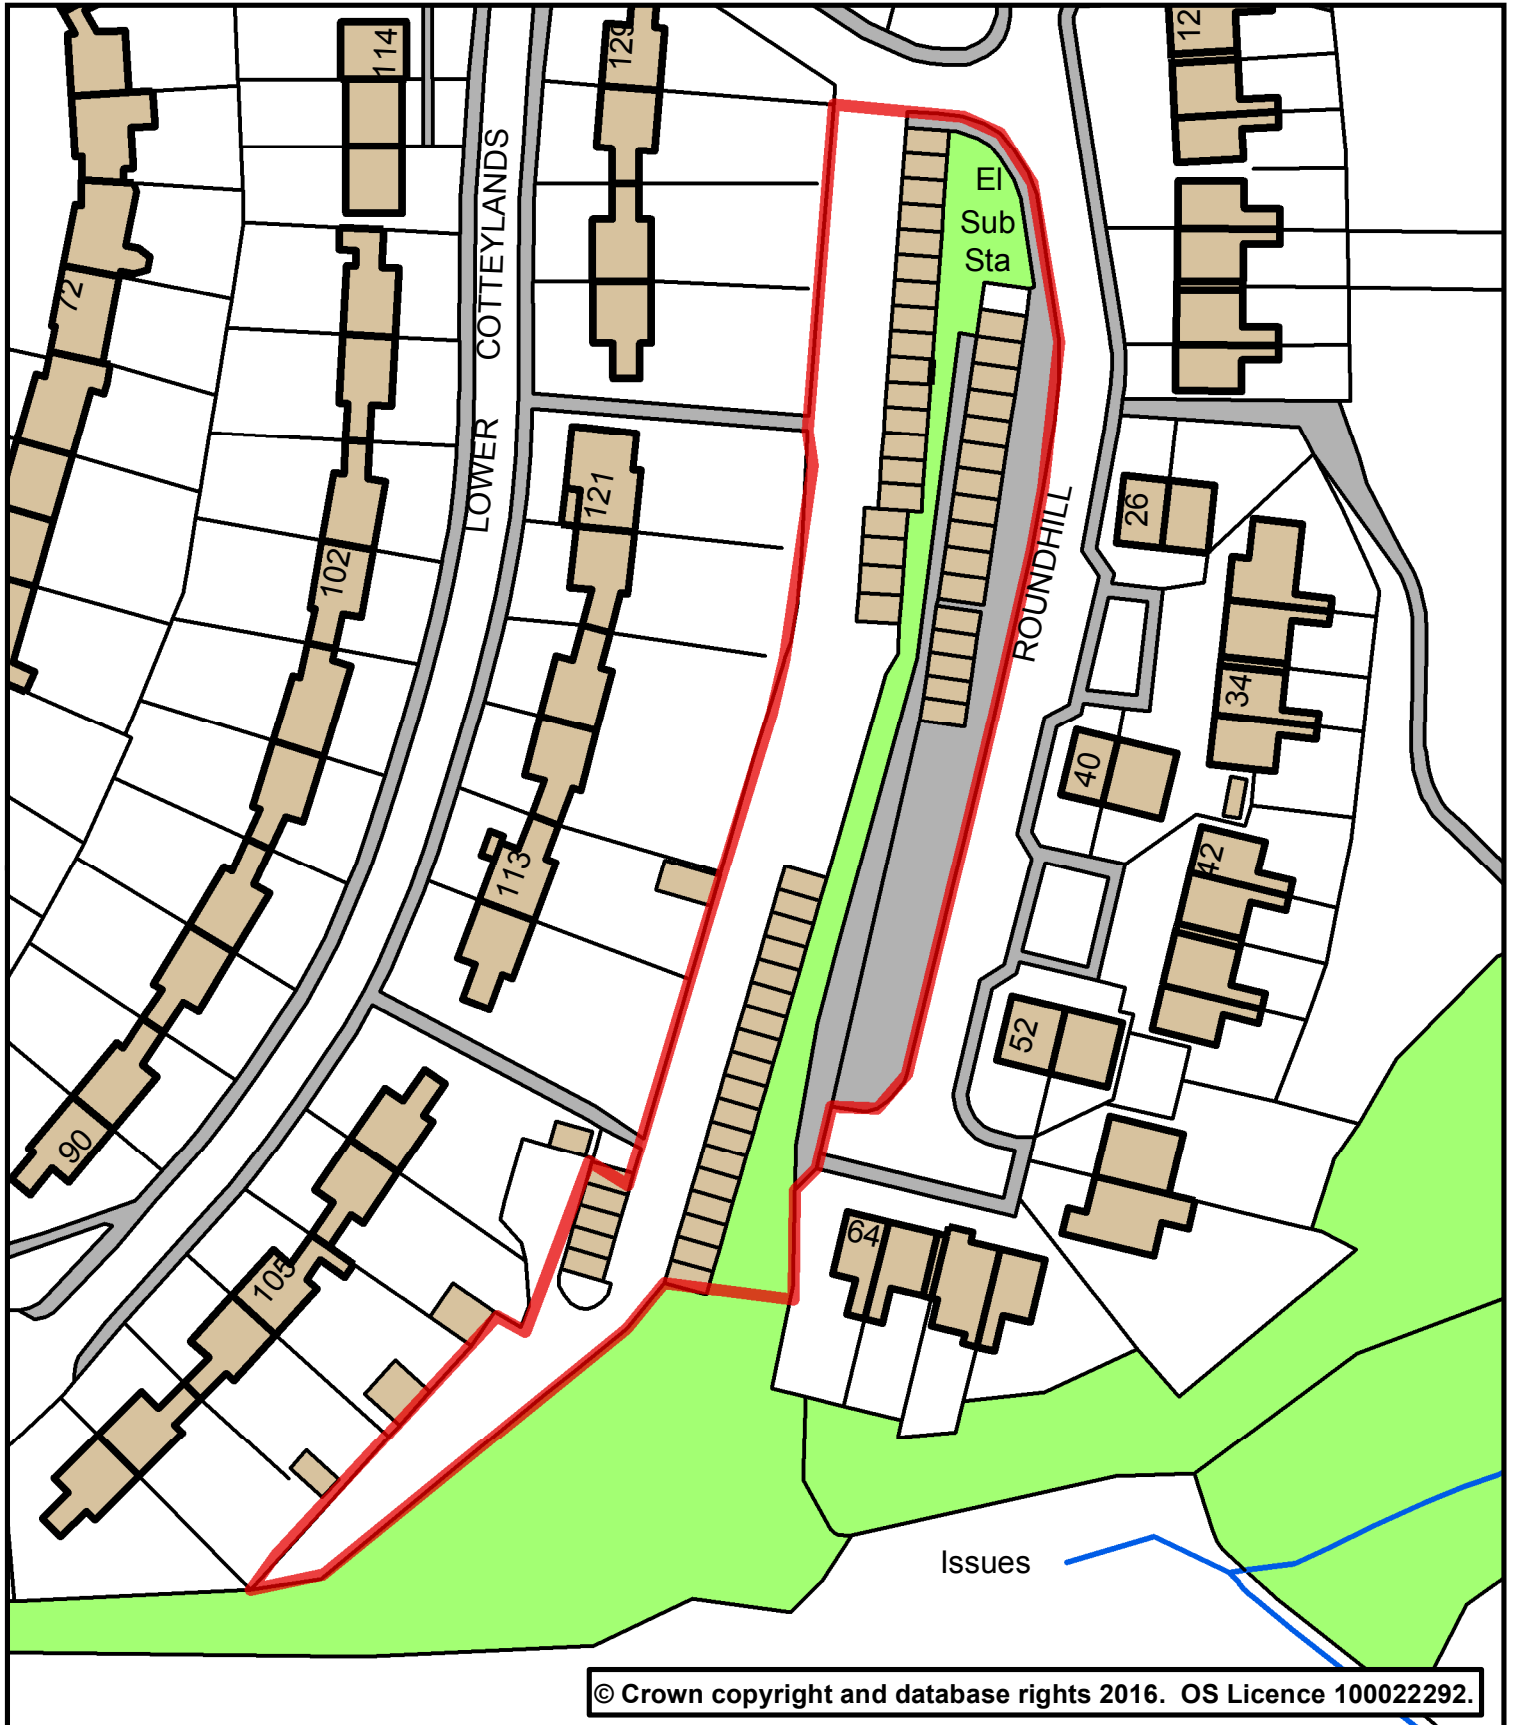

Forward Planning

Phoenix House
Phoenix Lane, Tiverton EX16 6PP

Tel: 01884 255255

Website: www.middevon.gov.uk

Scale	1:842 @ A4	Date	12 May 2016
Drg. No.	Roundhill, Tiverton	Produced by	