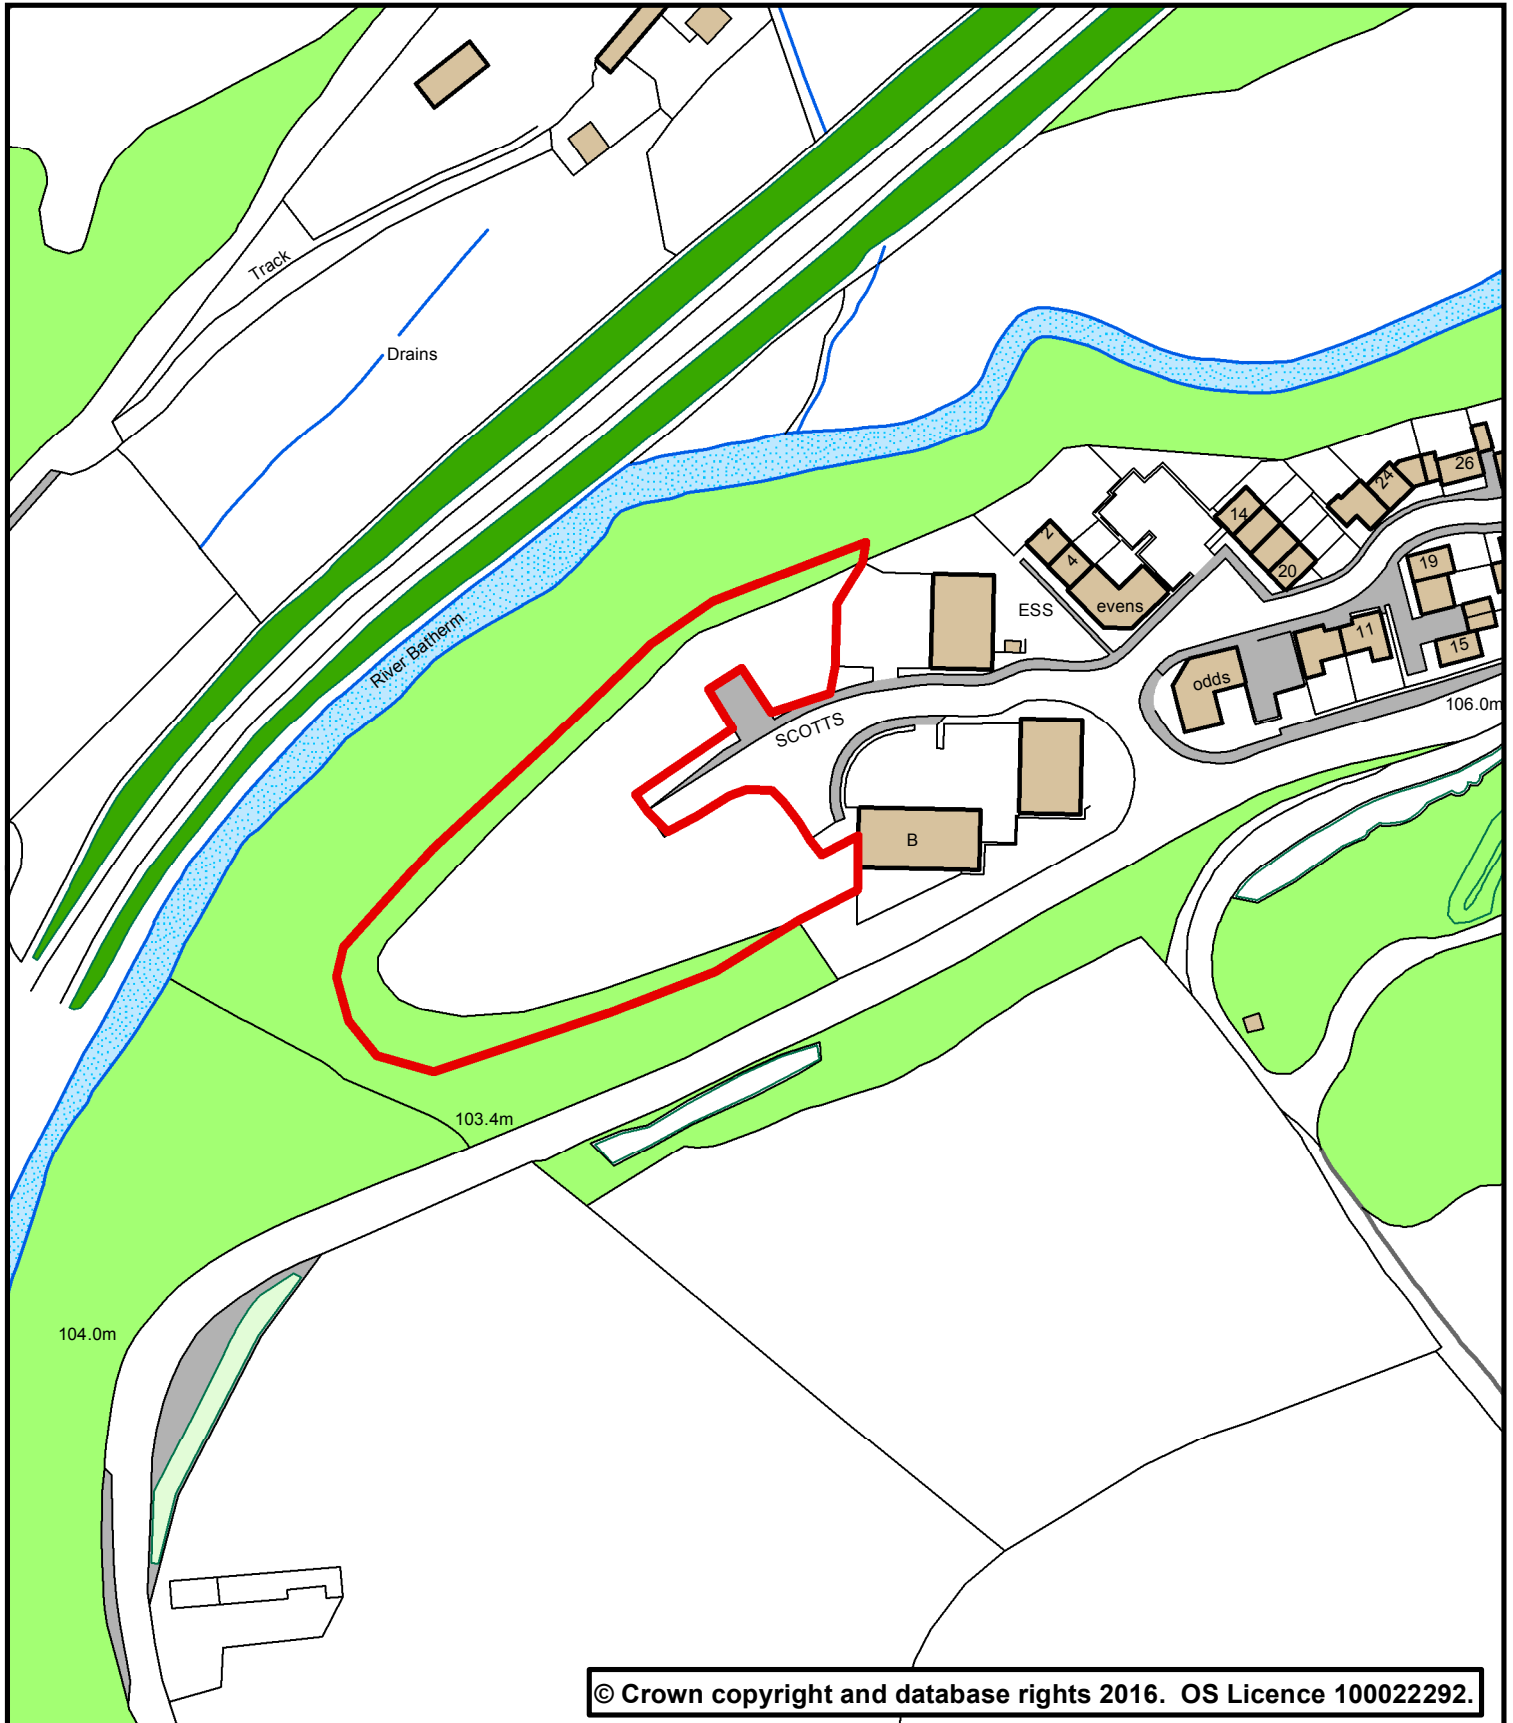

Forward Planning

Phoenix House
Phoenix Lane, Tiverton EX16 6PP

Tel: 01884 255255

Website: www.middevon.gov.uk

Scale	1:1,500 @ A4	Date	12 May 2016
Drg. No.	Former Stone Crushing Works, Bampton	Produced by	