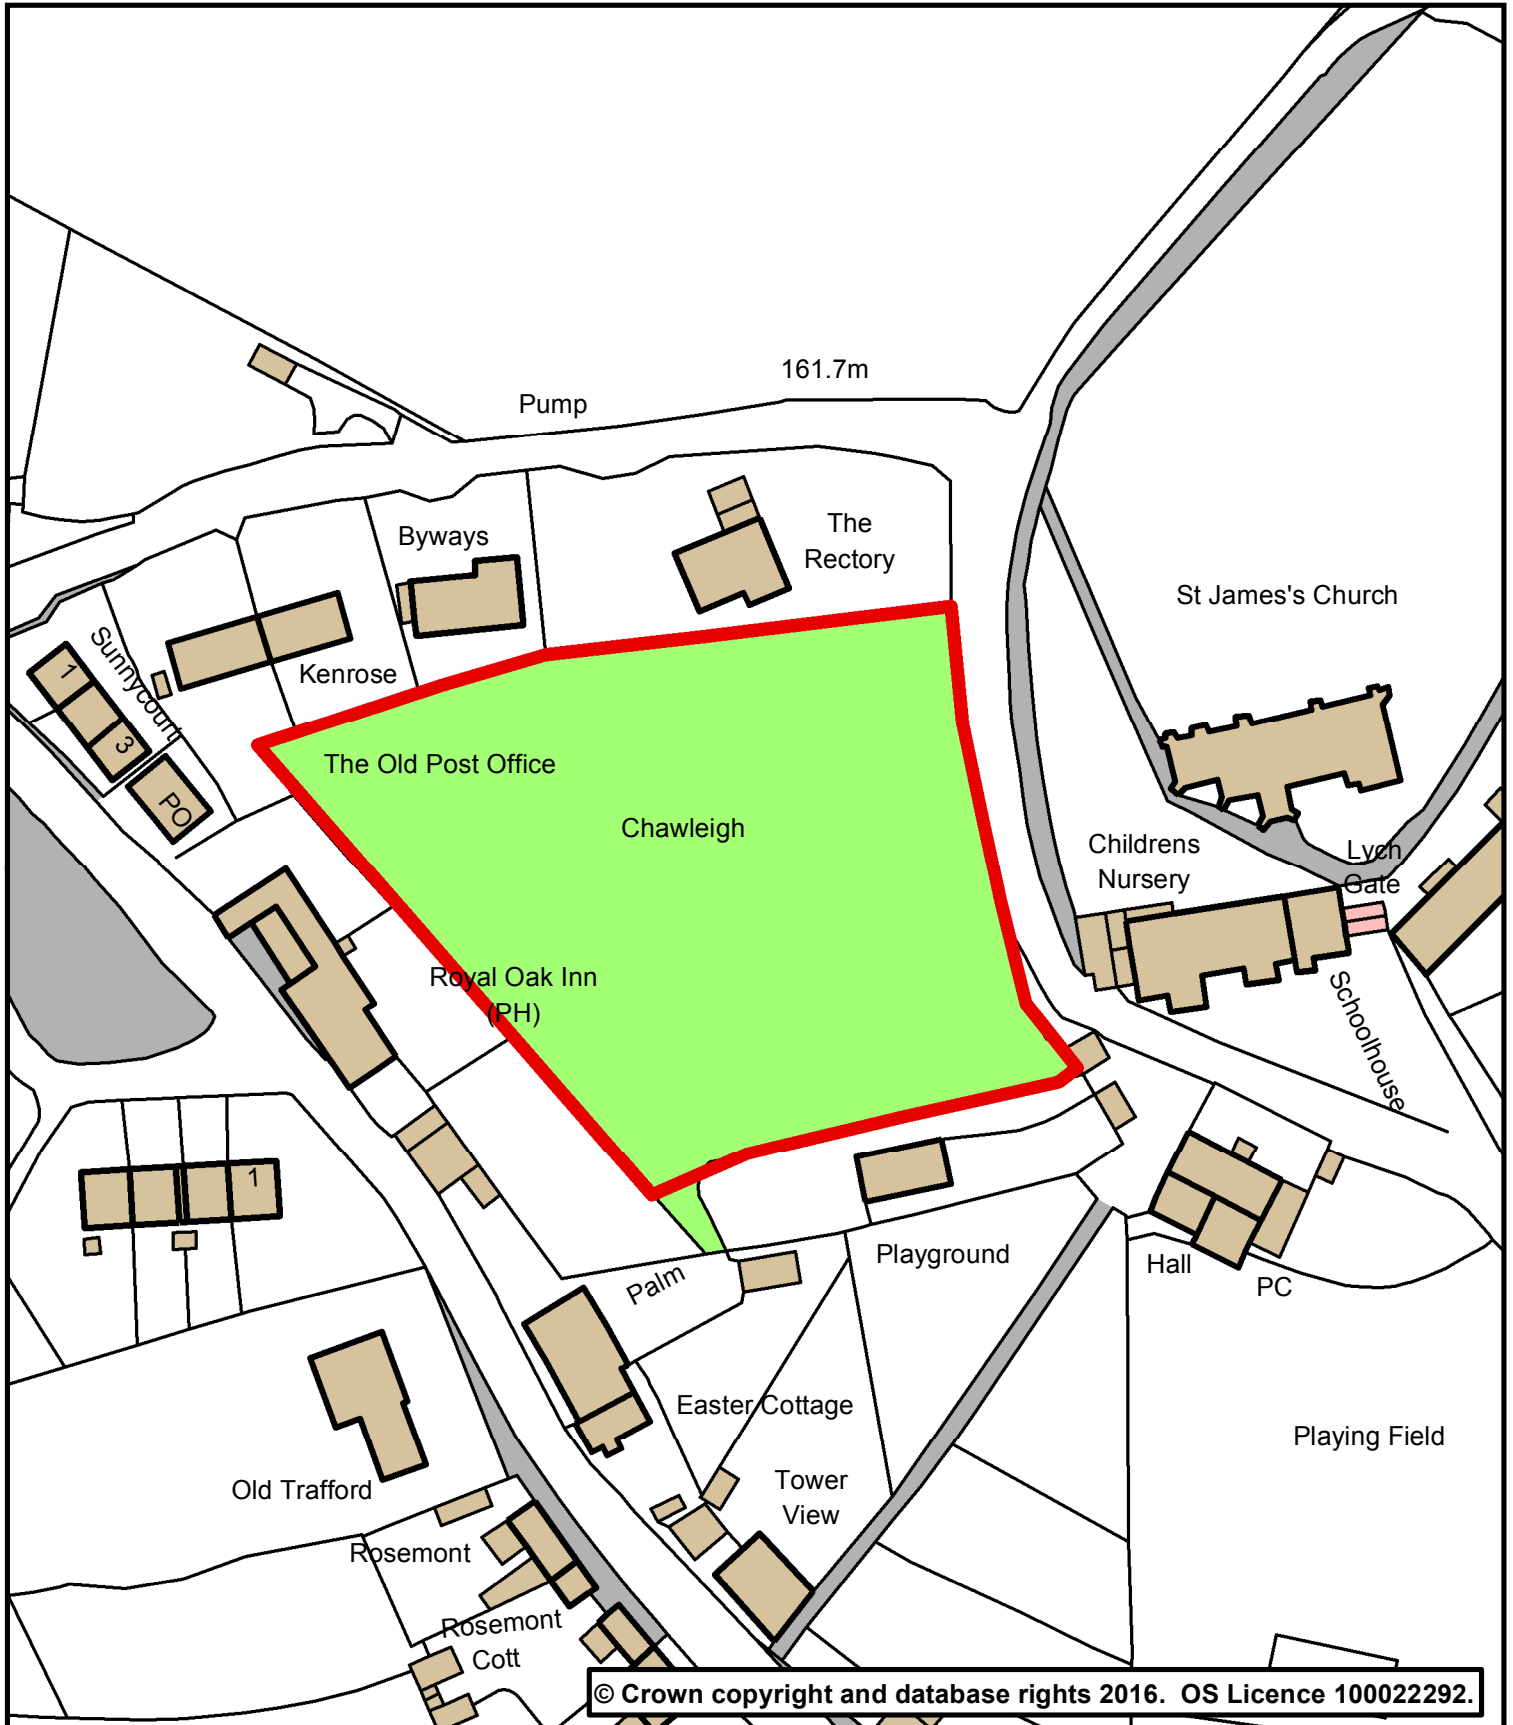

Forward Planning

Phoenix House
Phoenix Lane, Tiverton EX16 6PP

Tel: 01884 255255

Website: www.middevon.gov.uk

Scale	1:1,000 @ A4	Date	12 May 2016
Drg. No.	Tower Meadow, Chawleigh	Produced by	