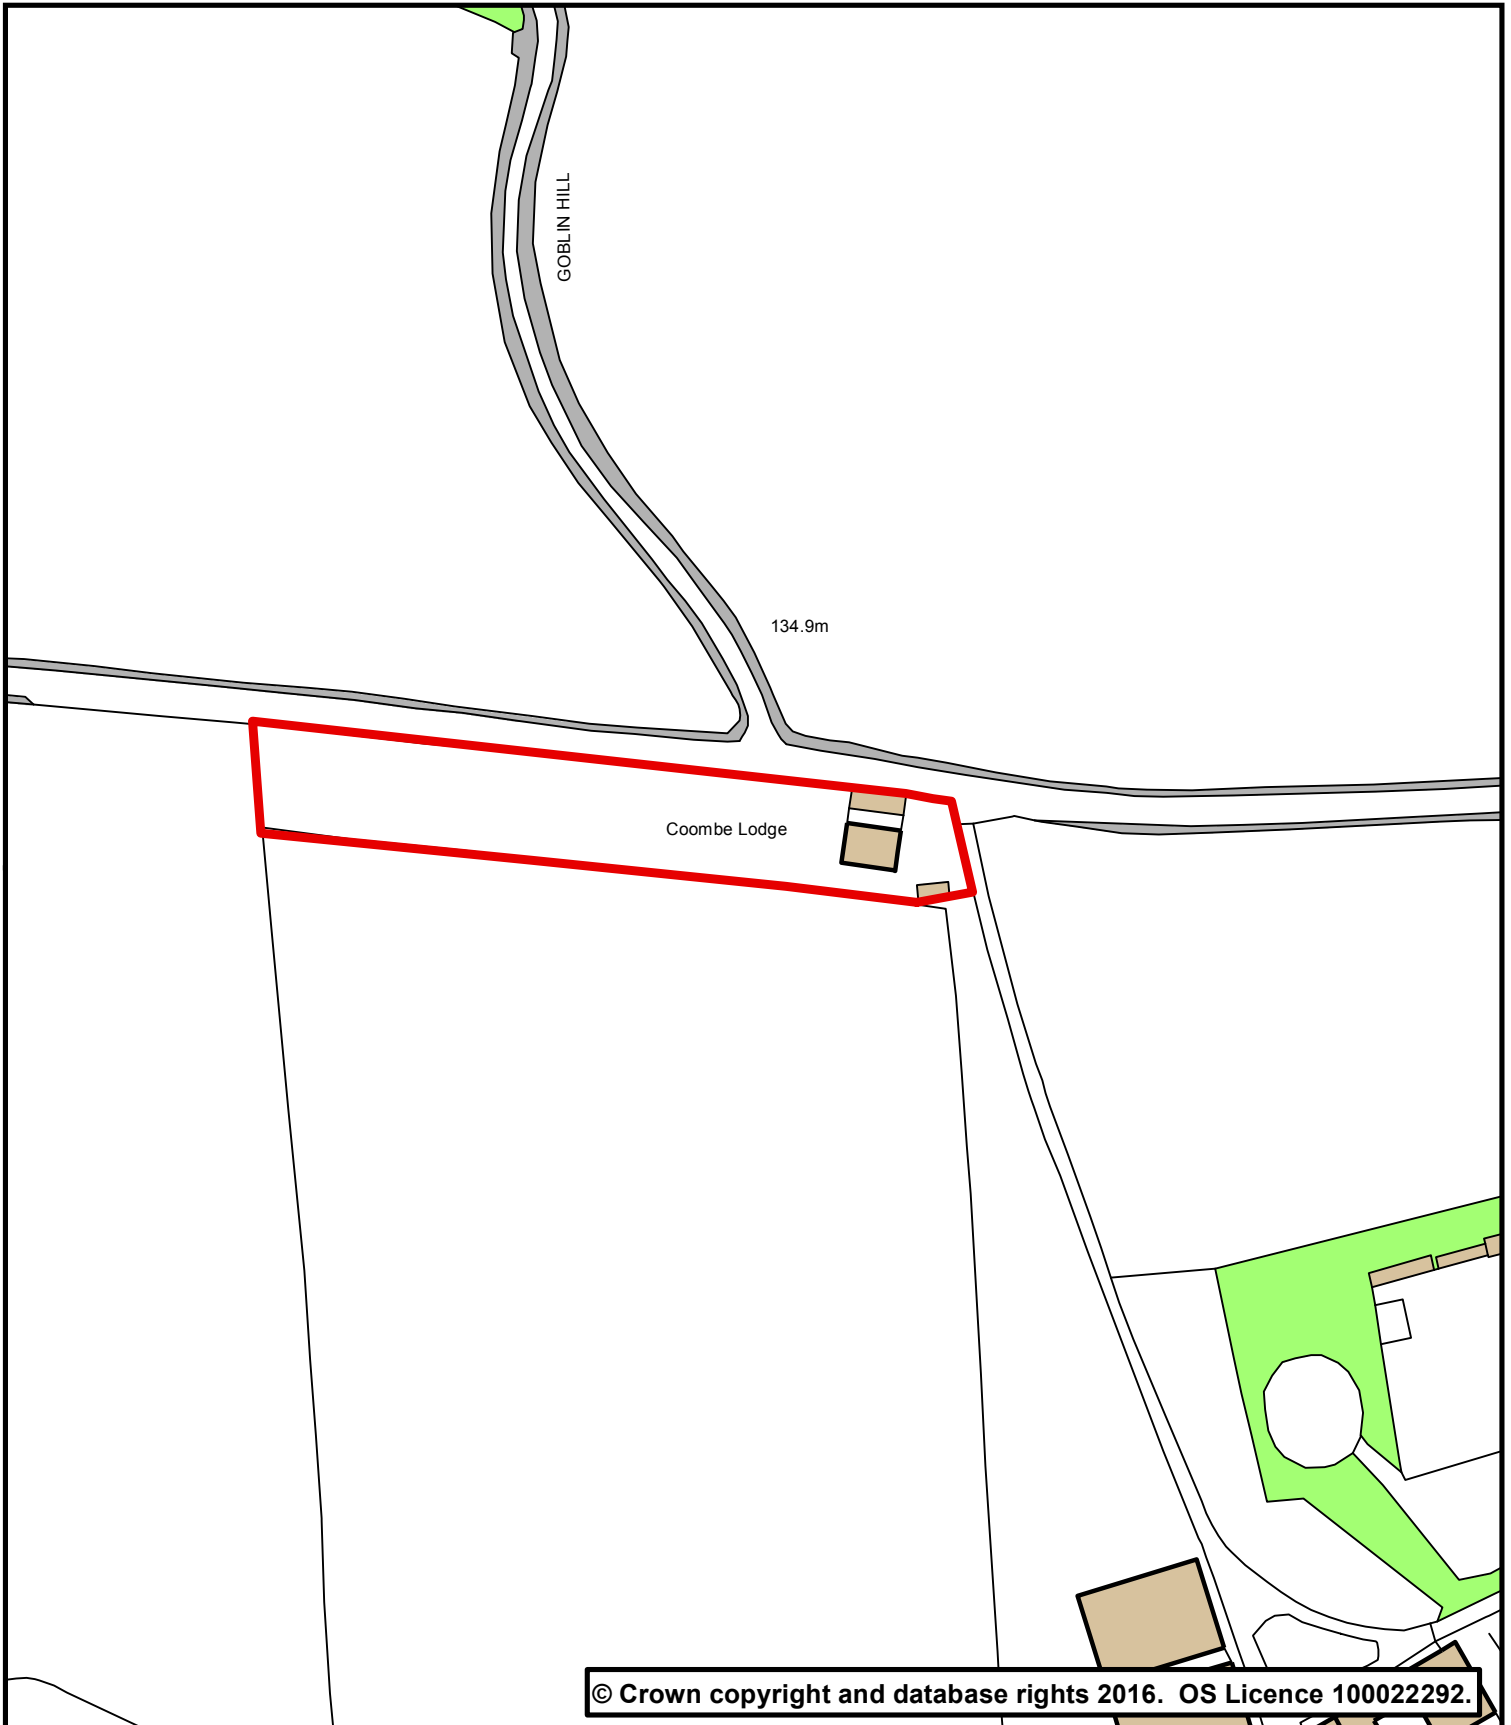

Forward Planning

Phoenix House
Phoenix Lane, Tiverton EX16 6PP

Tel: 01884 255255

Website: www.middevon.gov.uk

Scale 1:1,500 @ A4

Date 27 June 2016

Drg. No. Coombe Lodge, Coleford