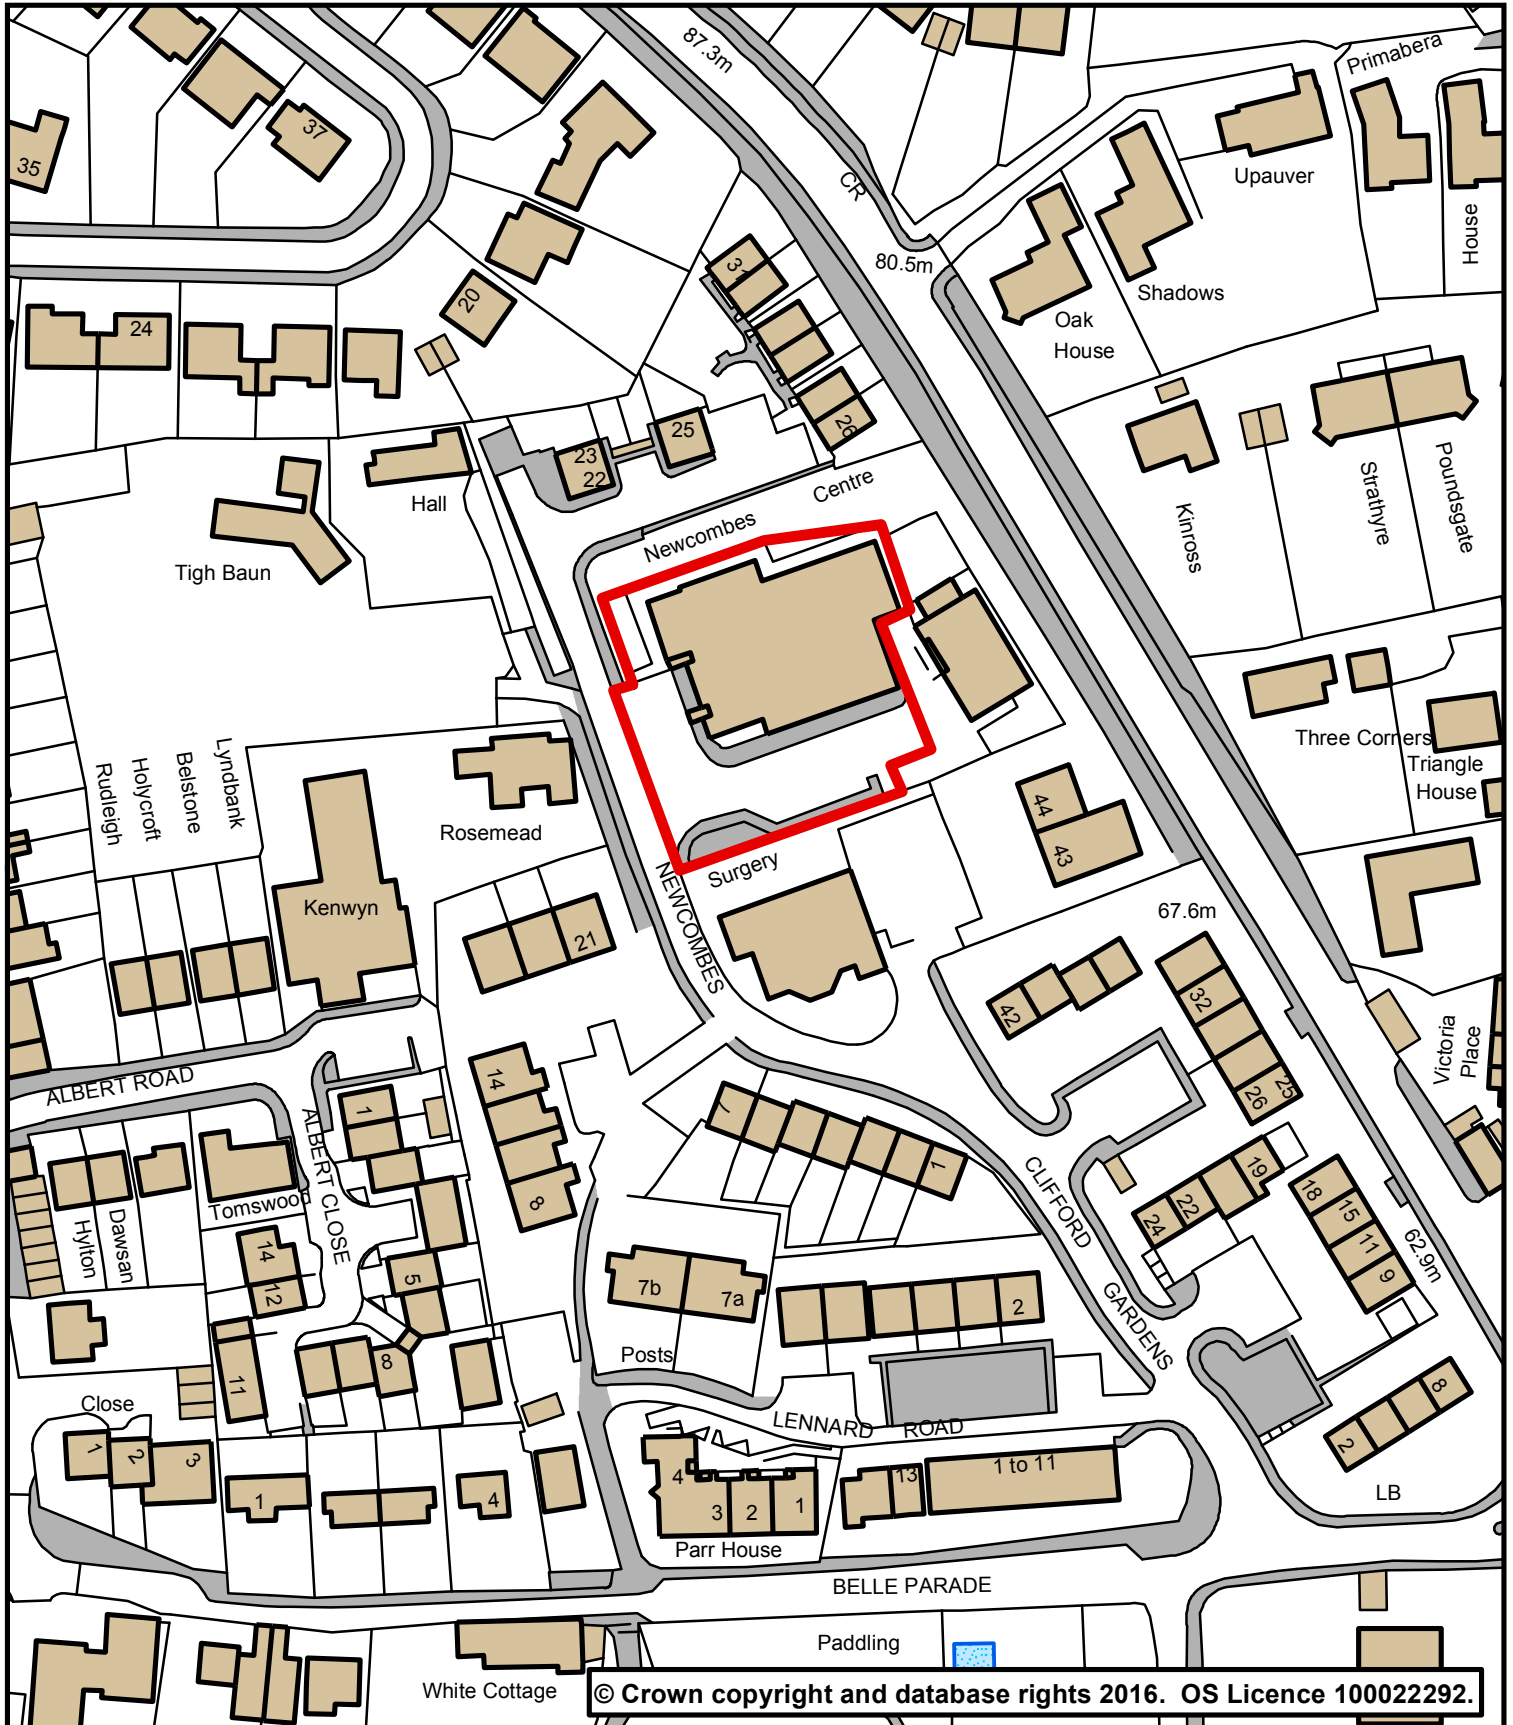

Forward Planning

Phoenix House
Phoenix Lane, Tiverton EX16 6PP

Tel: 01884 255255

Website: www.middevon.gov.uk

Scale 1:1,250 @ A4

Date 27 June 2016

Drg. No. Newcombes Resource Centre, Crediton