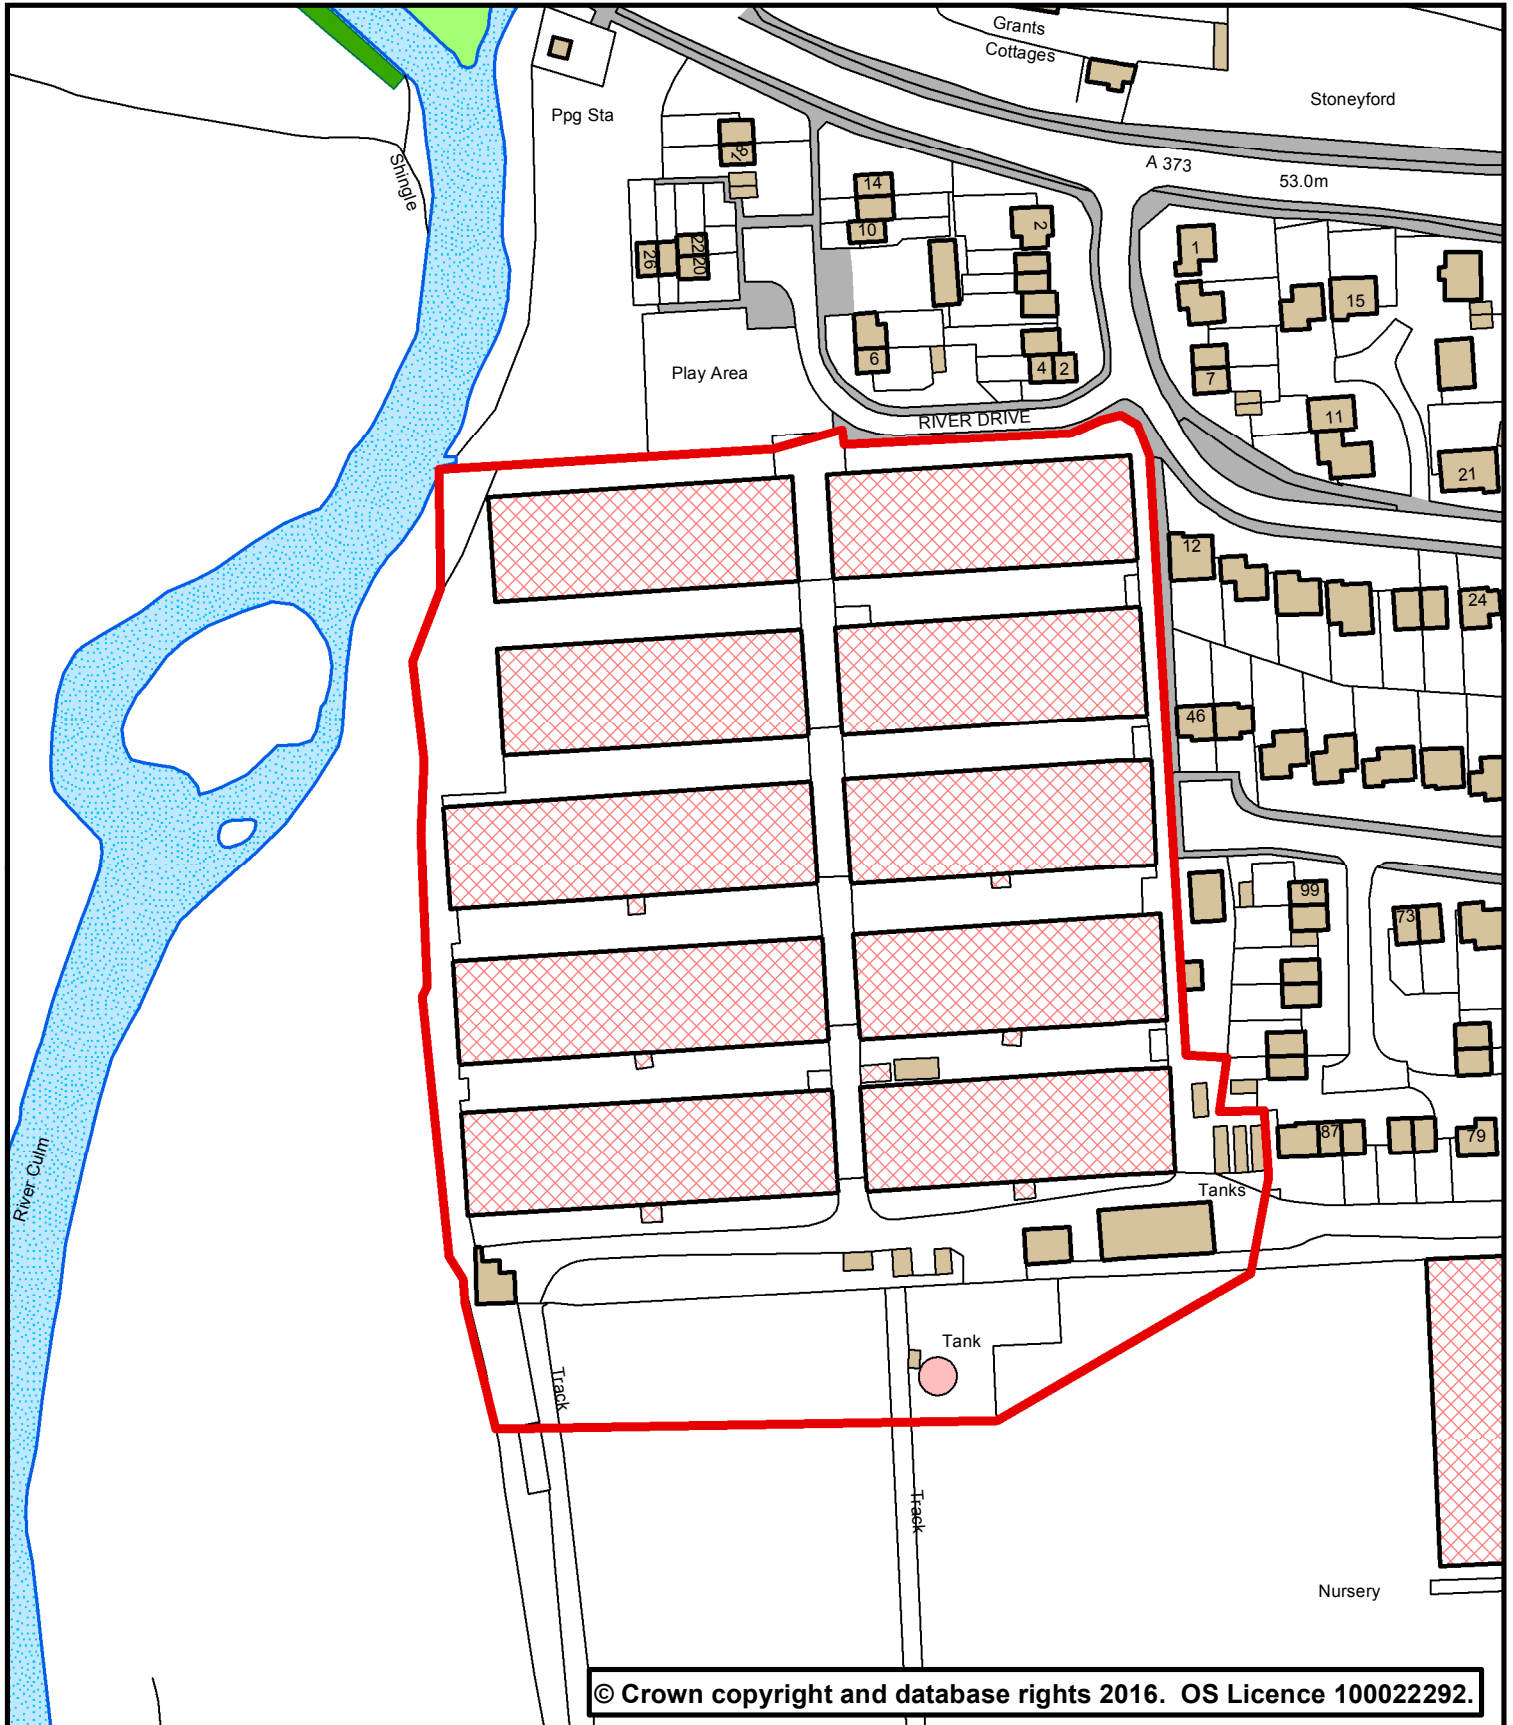

Forward Planning

Phoenix House
Phoenix Lane, Tiverton EX16 6PP

Tel: 01884 255255

Website: www.middevon.gov.uk

Scale	1:1,500 @ A4	Date	12 May 2016
Drg. No.	Former Cummings Nursery, Cullompton	Produced by	