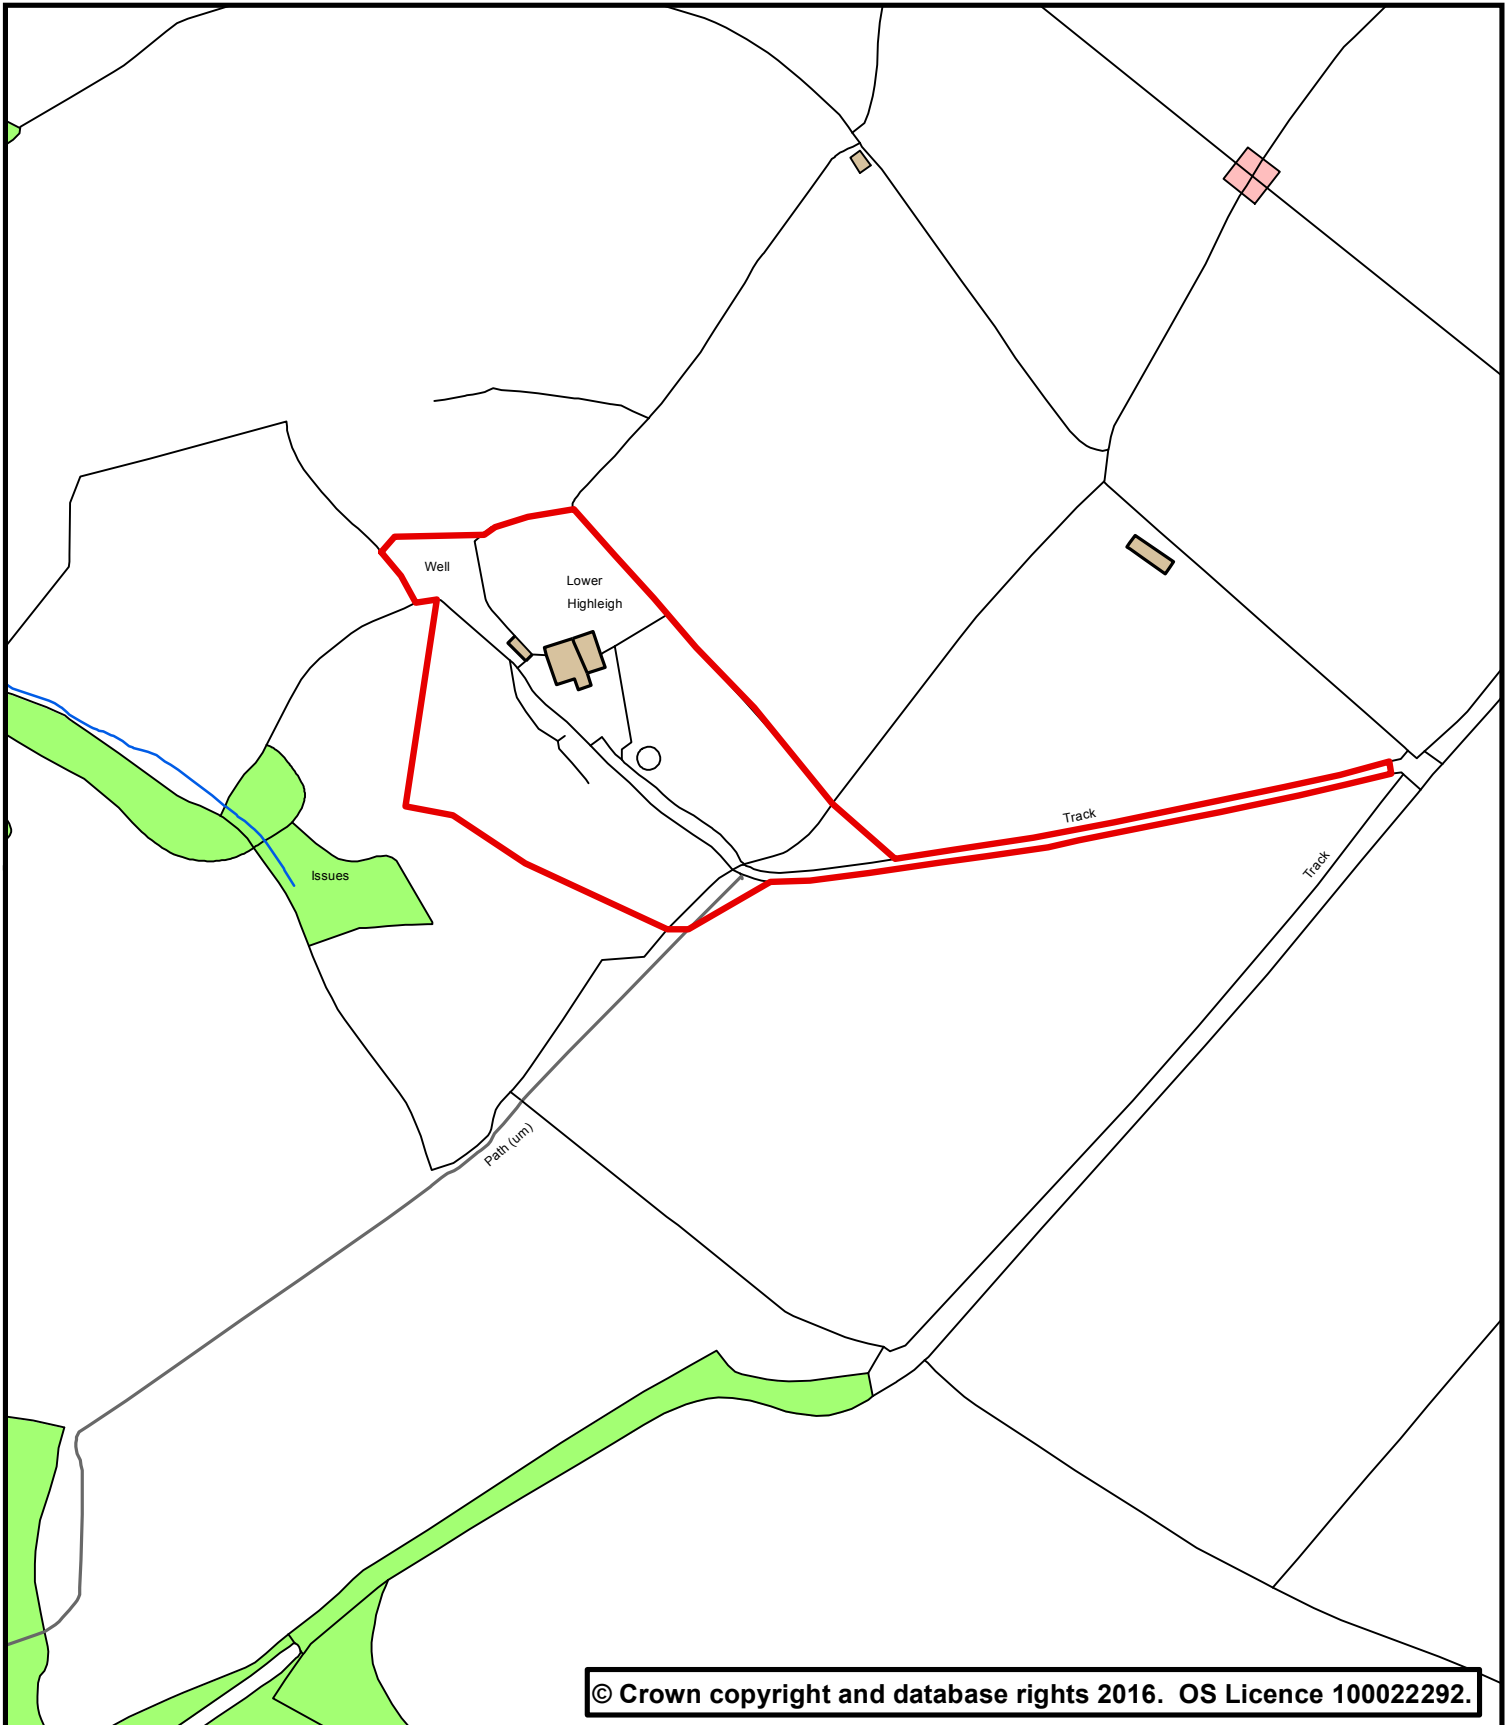

Forward Planning

Phoenix House
Phoenix Lane, Tiverton EX16 6PP

Tel: 01884 255255

Website: www.middevon.gov.uk

© Crown copyright and database rights 2016. OS Licence 100022292.

Scale 1:2,000 @ A4

Date 27 June 2016

Drg. No. Lower Highleigh, Exebridge, Oakford