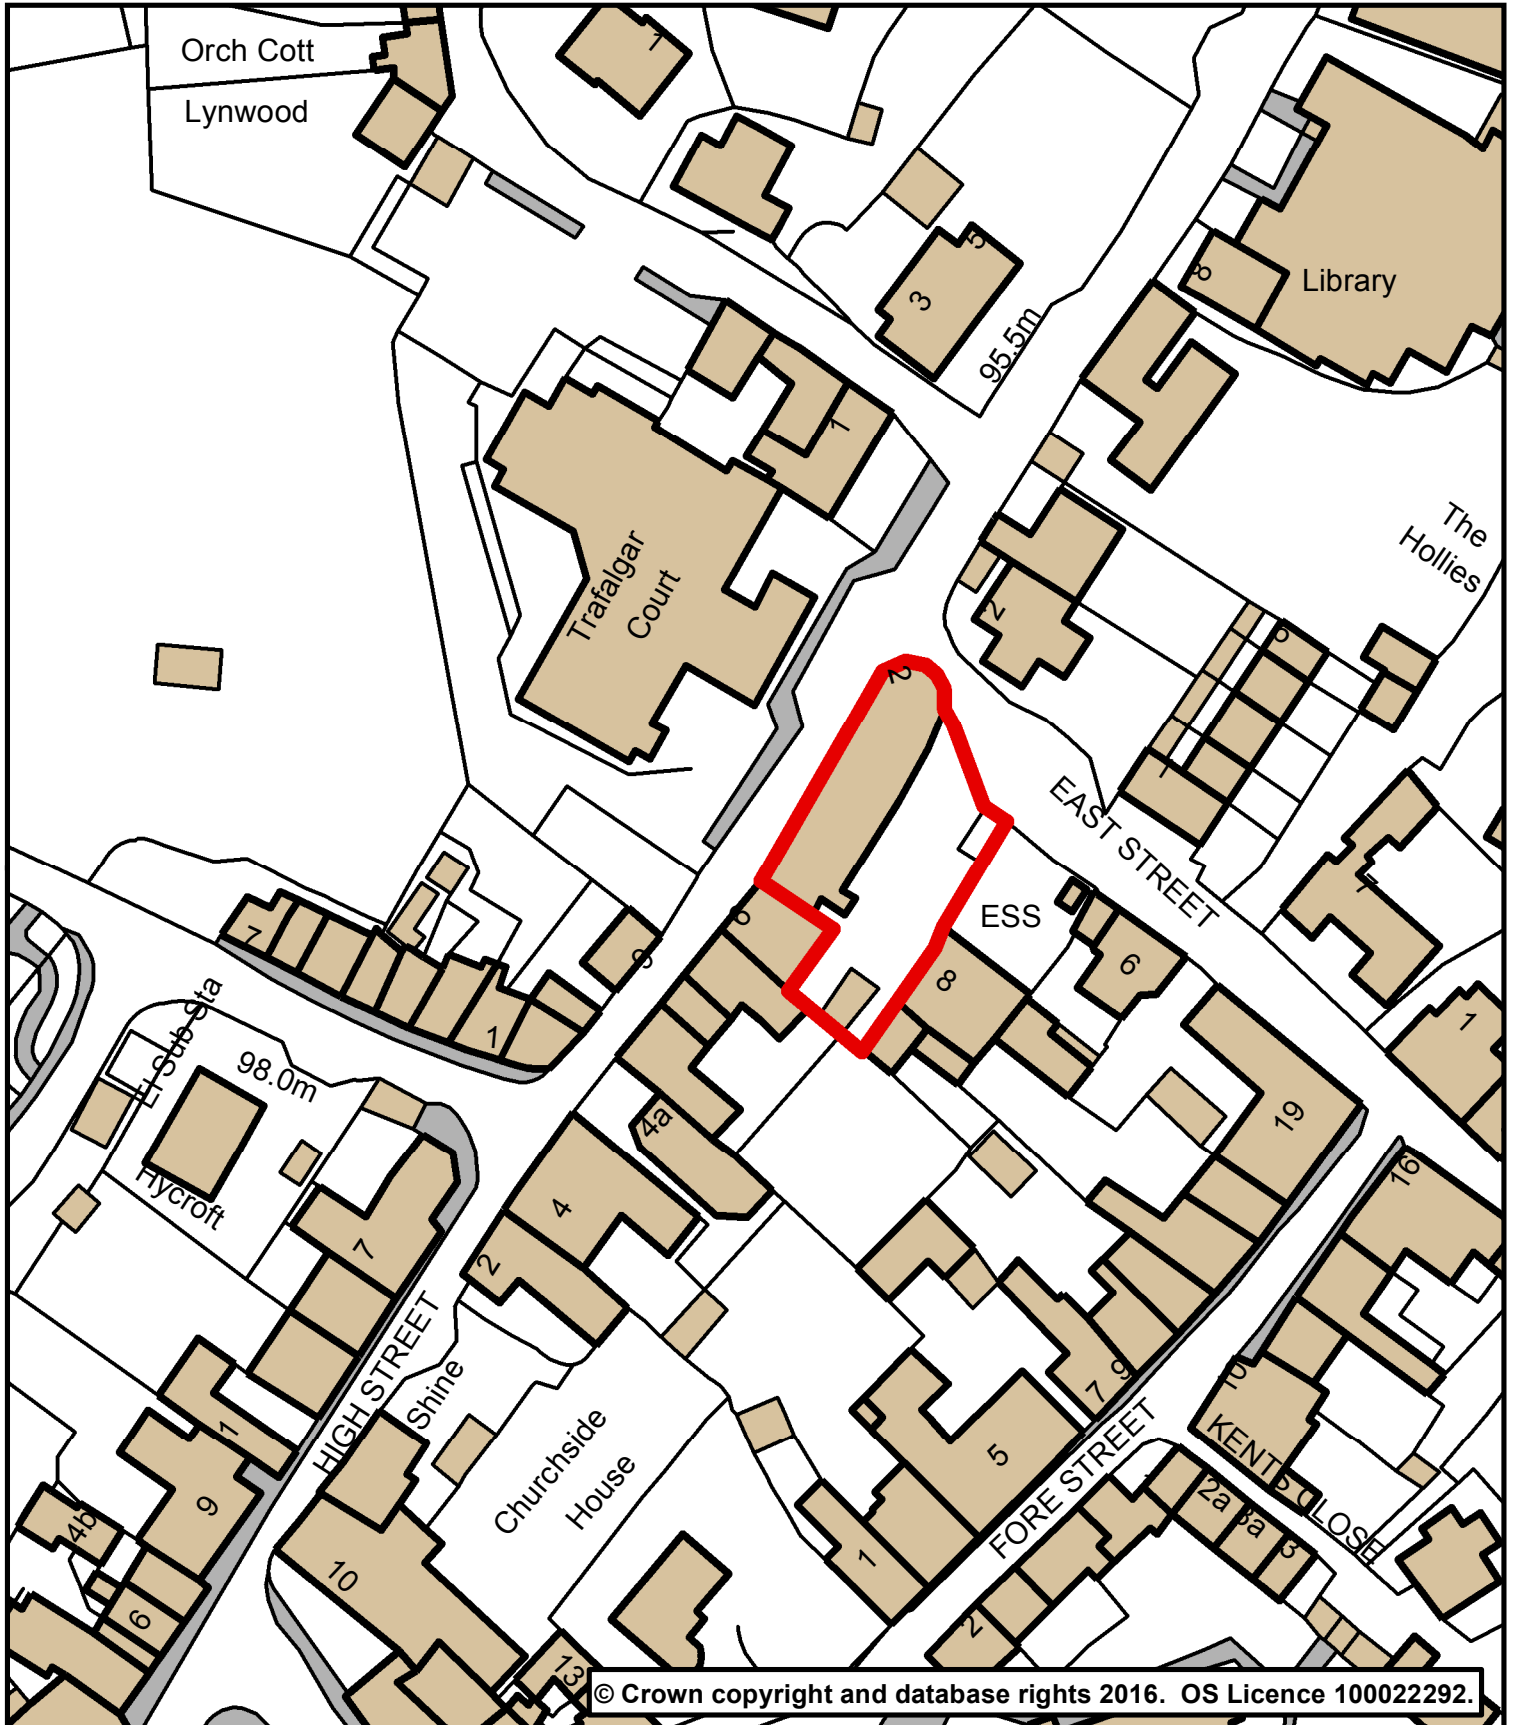

Forward Planning

Phoenix House
Phoenix Lane, Tiverton EX16 6PP

Tel: 01884 255255

Website: www.middevon.gov.uk

Scale	1:853 @ A4	Date	12 May 2016
Drg. No.	The Old Brewery, Uffculme	Produced by	