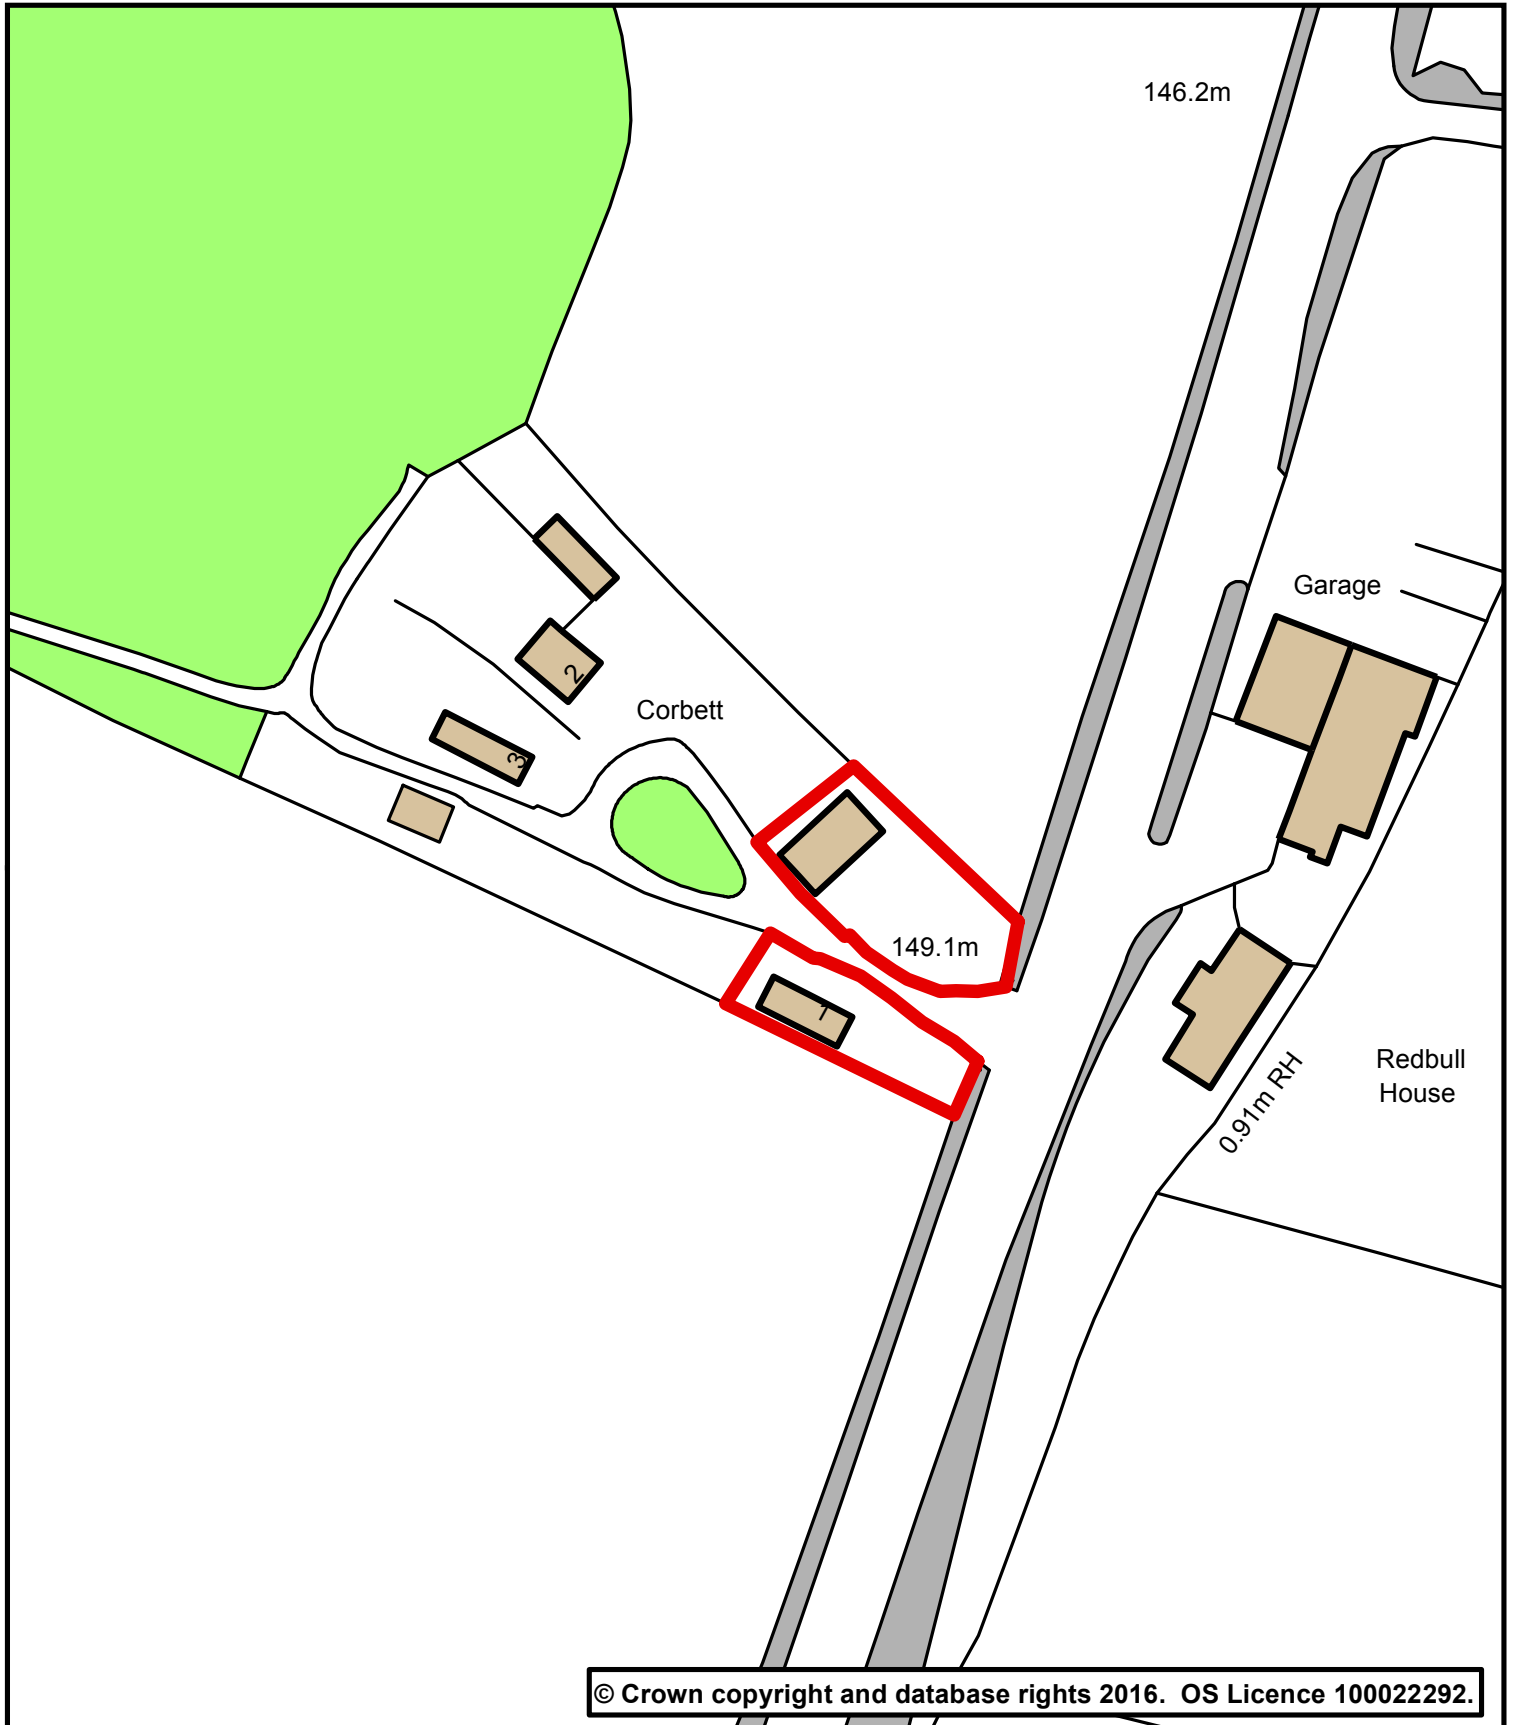

Forward Planning

Phoenix House
Phoenix Lane, Tiverton EX16 6PP

Tel: 01884 255255

Website: www.middevon.gov.uk

Scale 1:1,000 @ A4

Date 27 June 2016

Drg. No. Corbett, Red Ball, Burlescombe