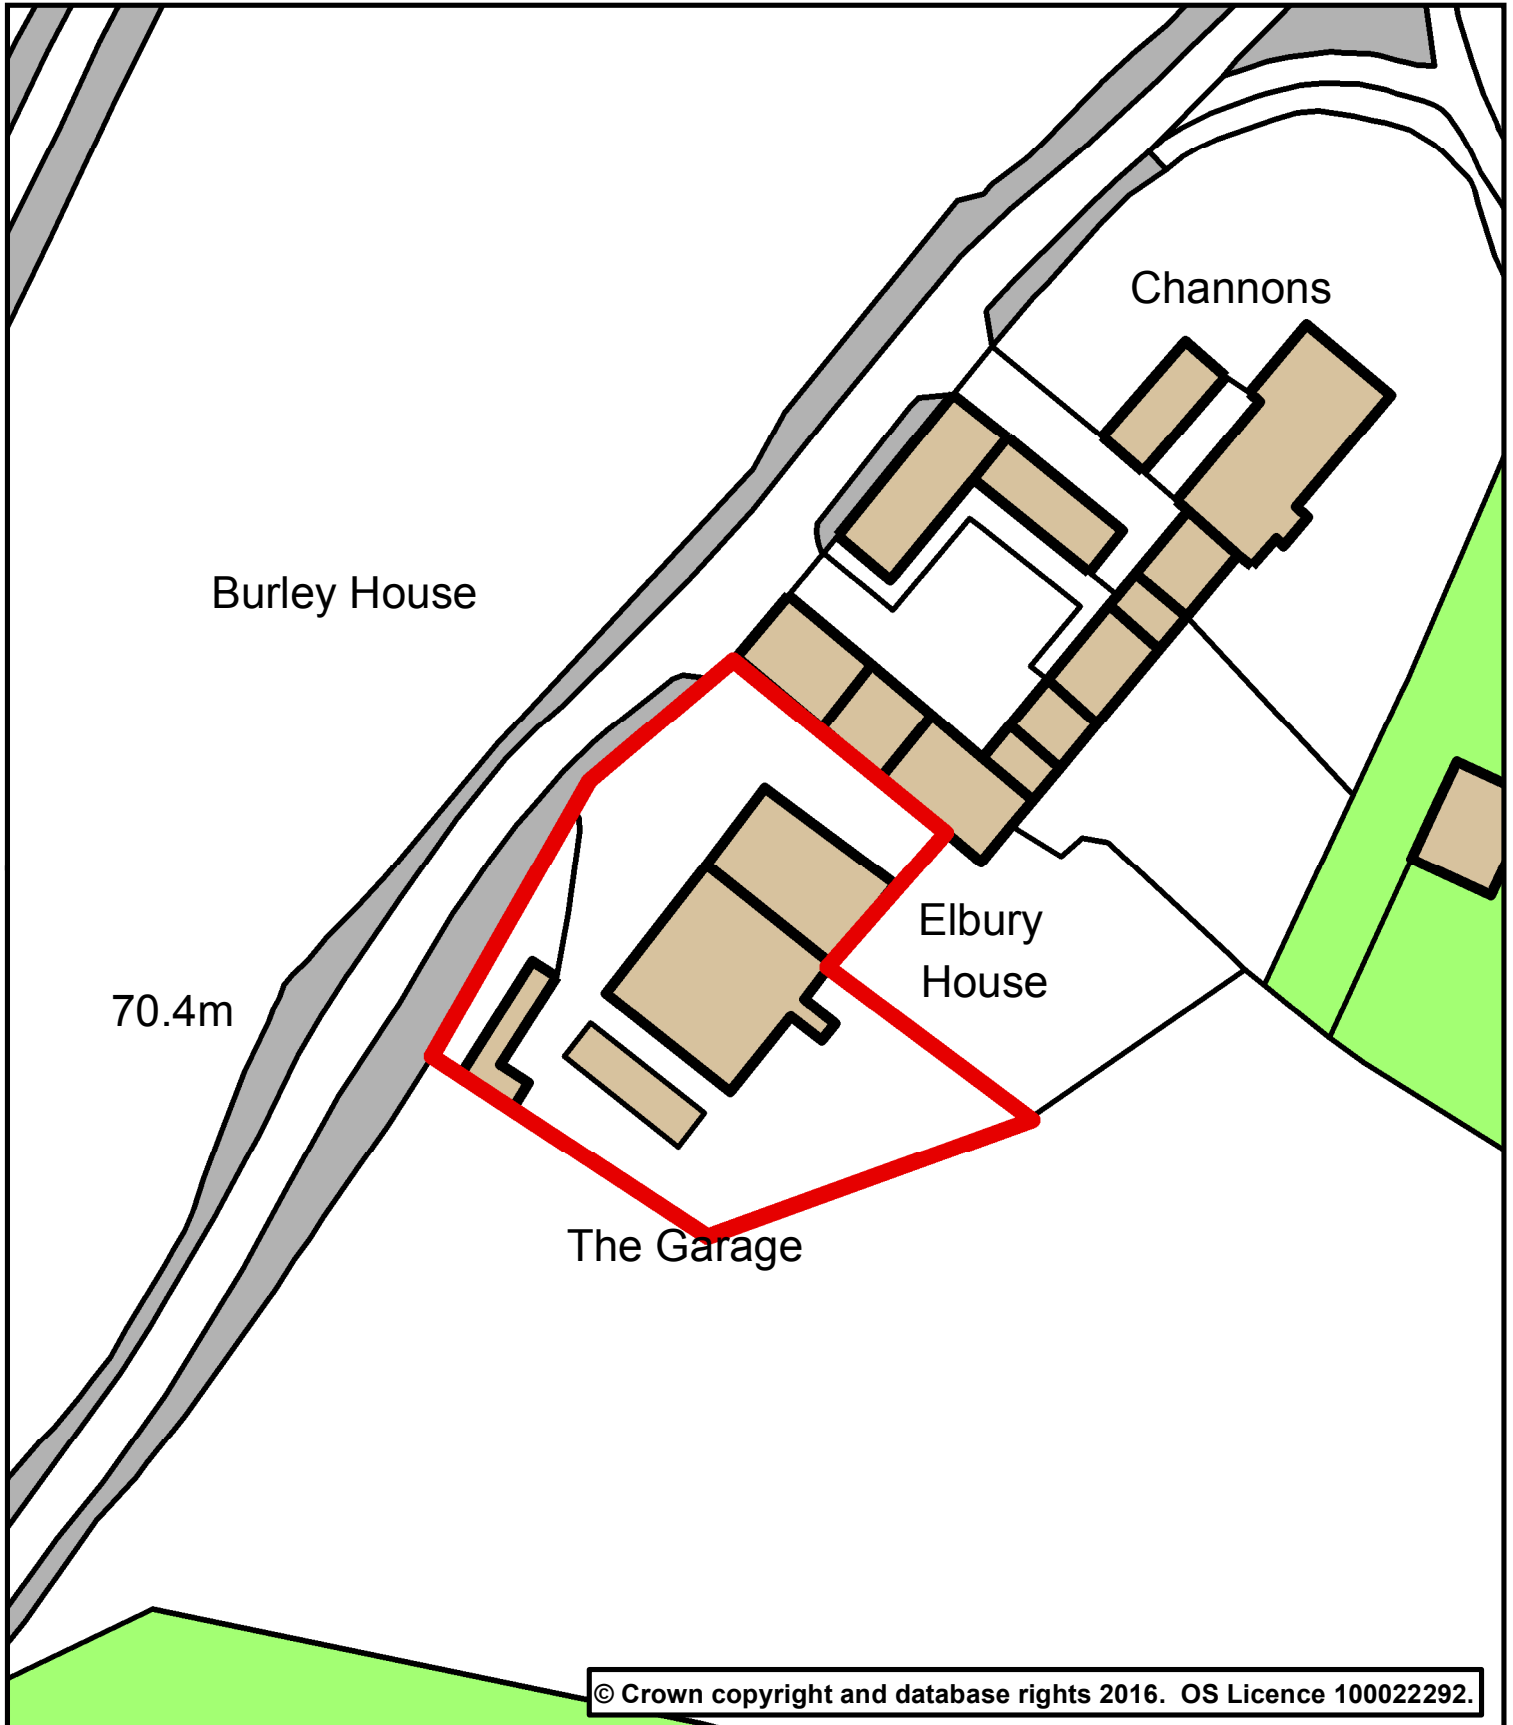

Forward Planning

Phoenix House
Phoenix Lane, Tiverton EX16 6PP

Tel: 01884 255255

Website: www.middevon.gov.uk

Scale	1:600 @ A4	Date	12 May 2016
Drg. No.	The Garage, Silvertown	Produced by	