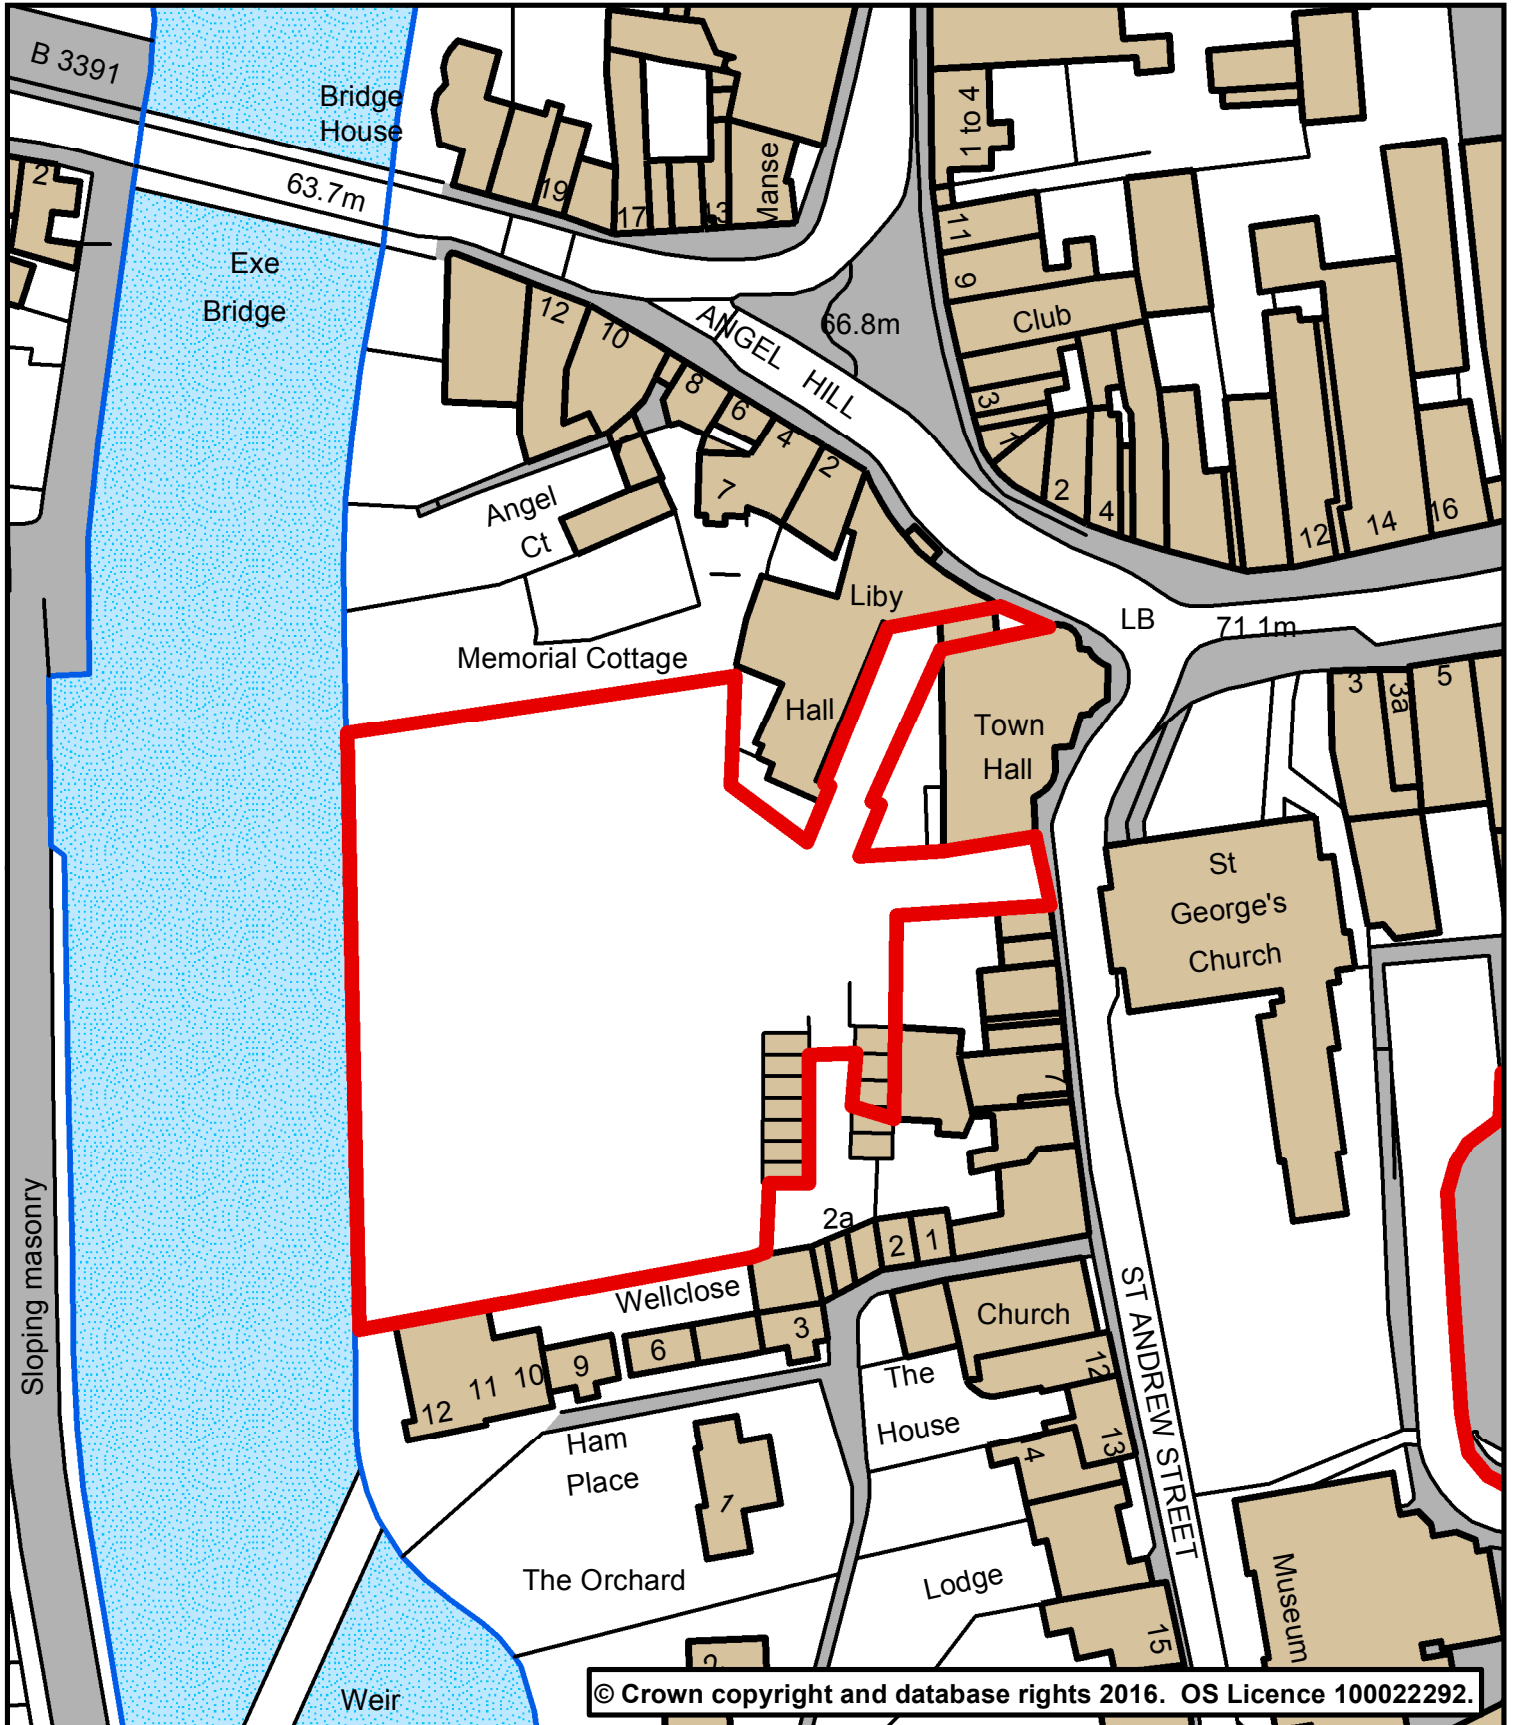

Forward Planning

Phoenix House
Phoenix Lane, Tiverton EX16 6PP

Tel: 01884 255255

Website: www.middevon.gov.uk

Scale	1:909 @ A4	Date	12 May 2016
Drg. No.	Adjoining the Town Hall, Tiverton	Produced by	