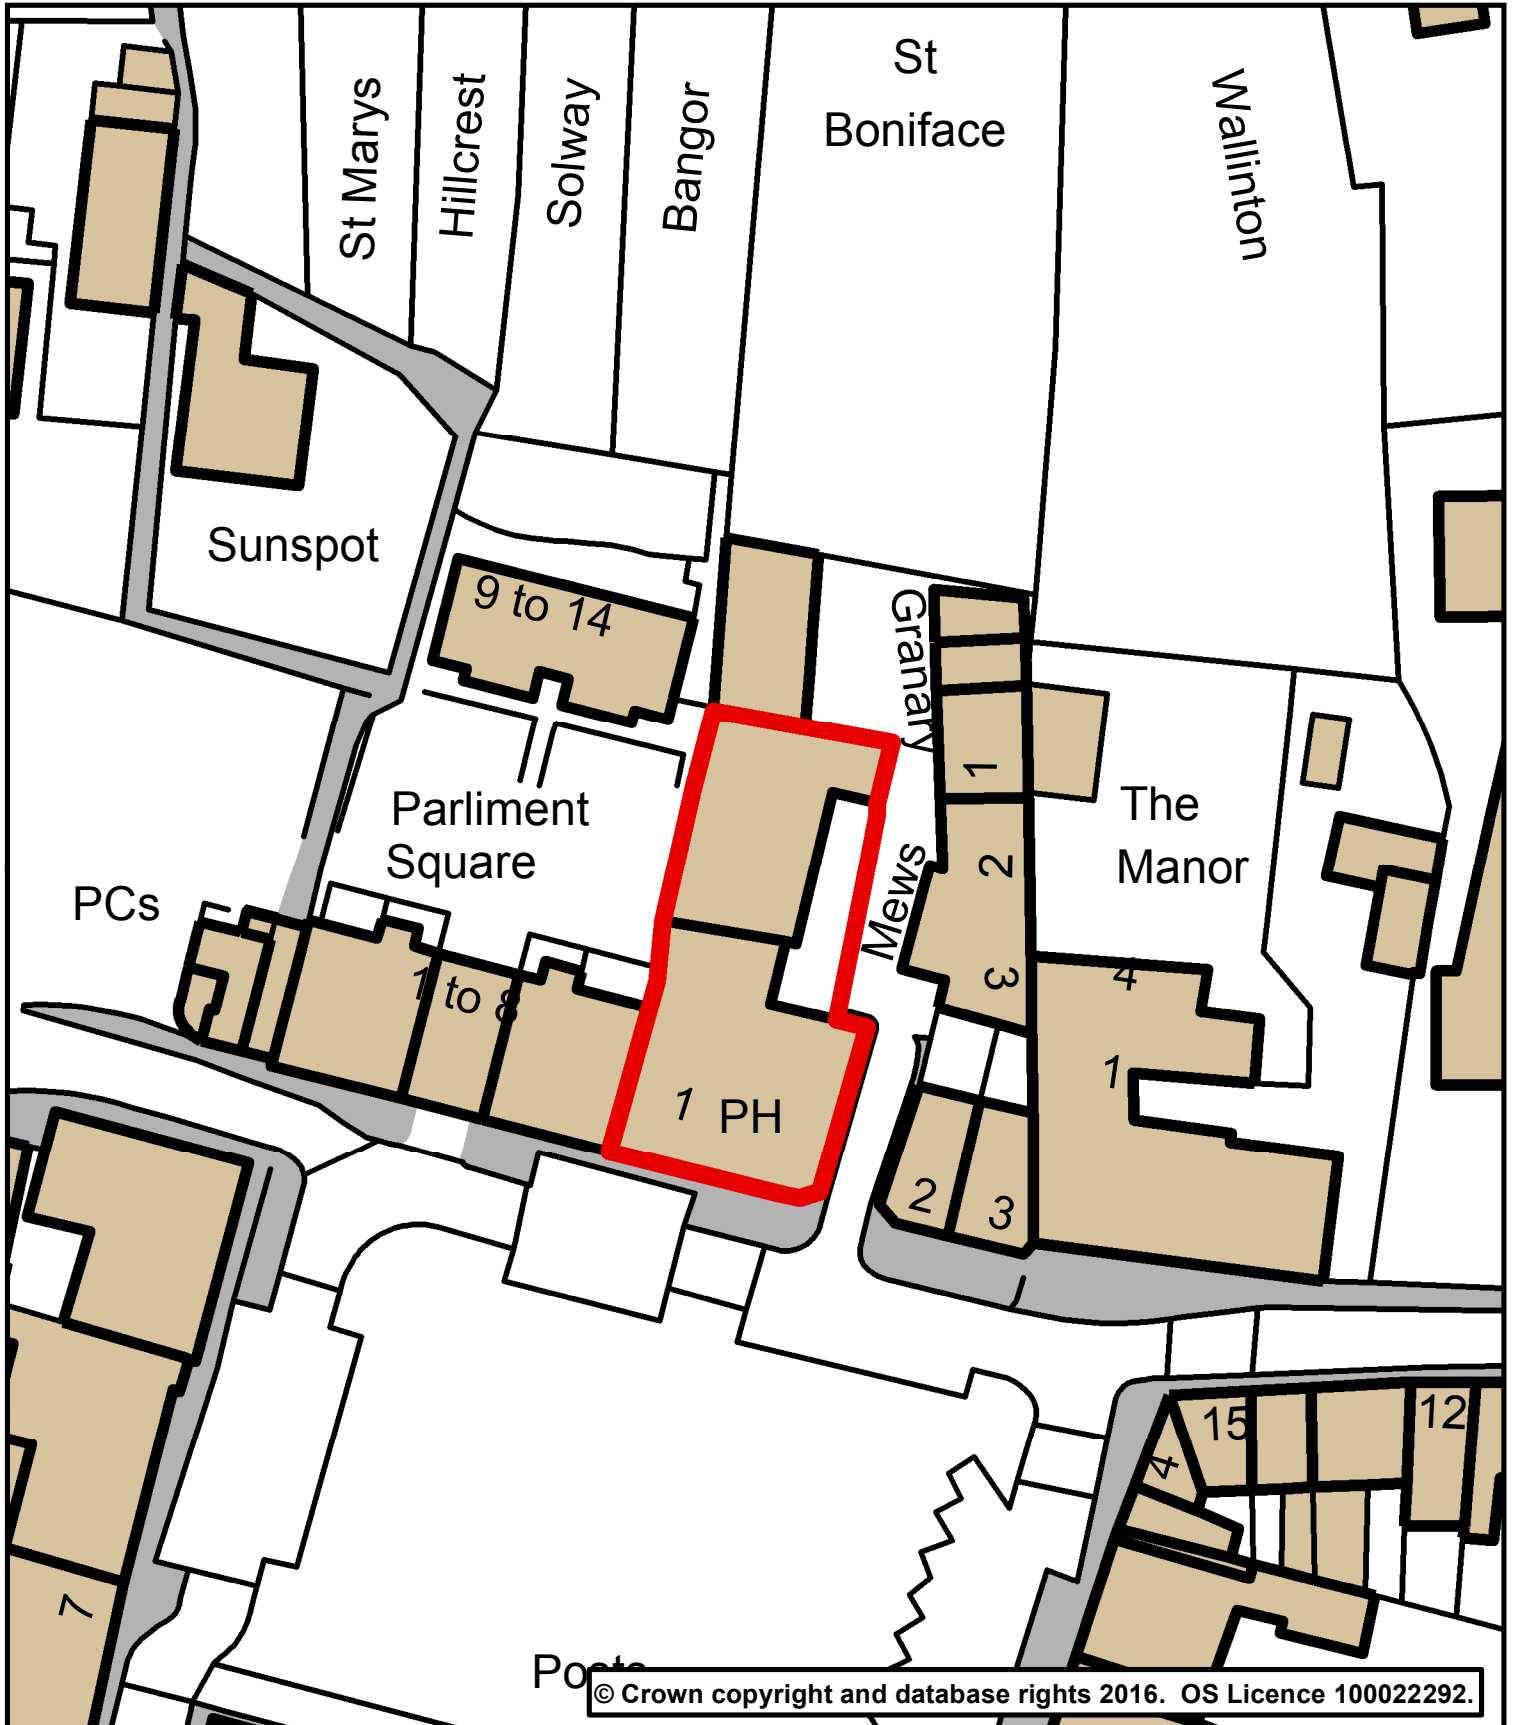

Forward Planning

Phoenix House
Phoenix Lane, Tiverton EX16 6PP

Tel: 01884 255255

Website: www.middevon.gov.uk

Scale 1:566 @ A4	Date 12 May 2016
Drg. No. Three Little Pigs, Parliament Street, Crediton	Produced by