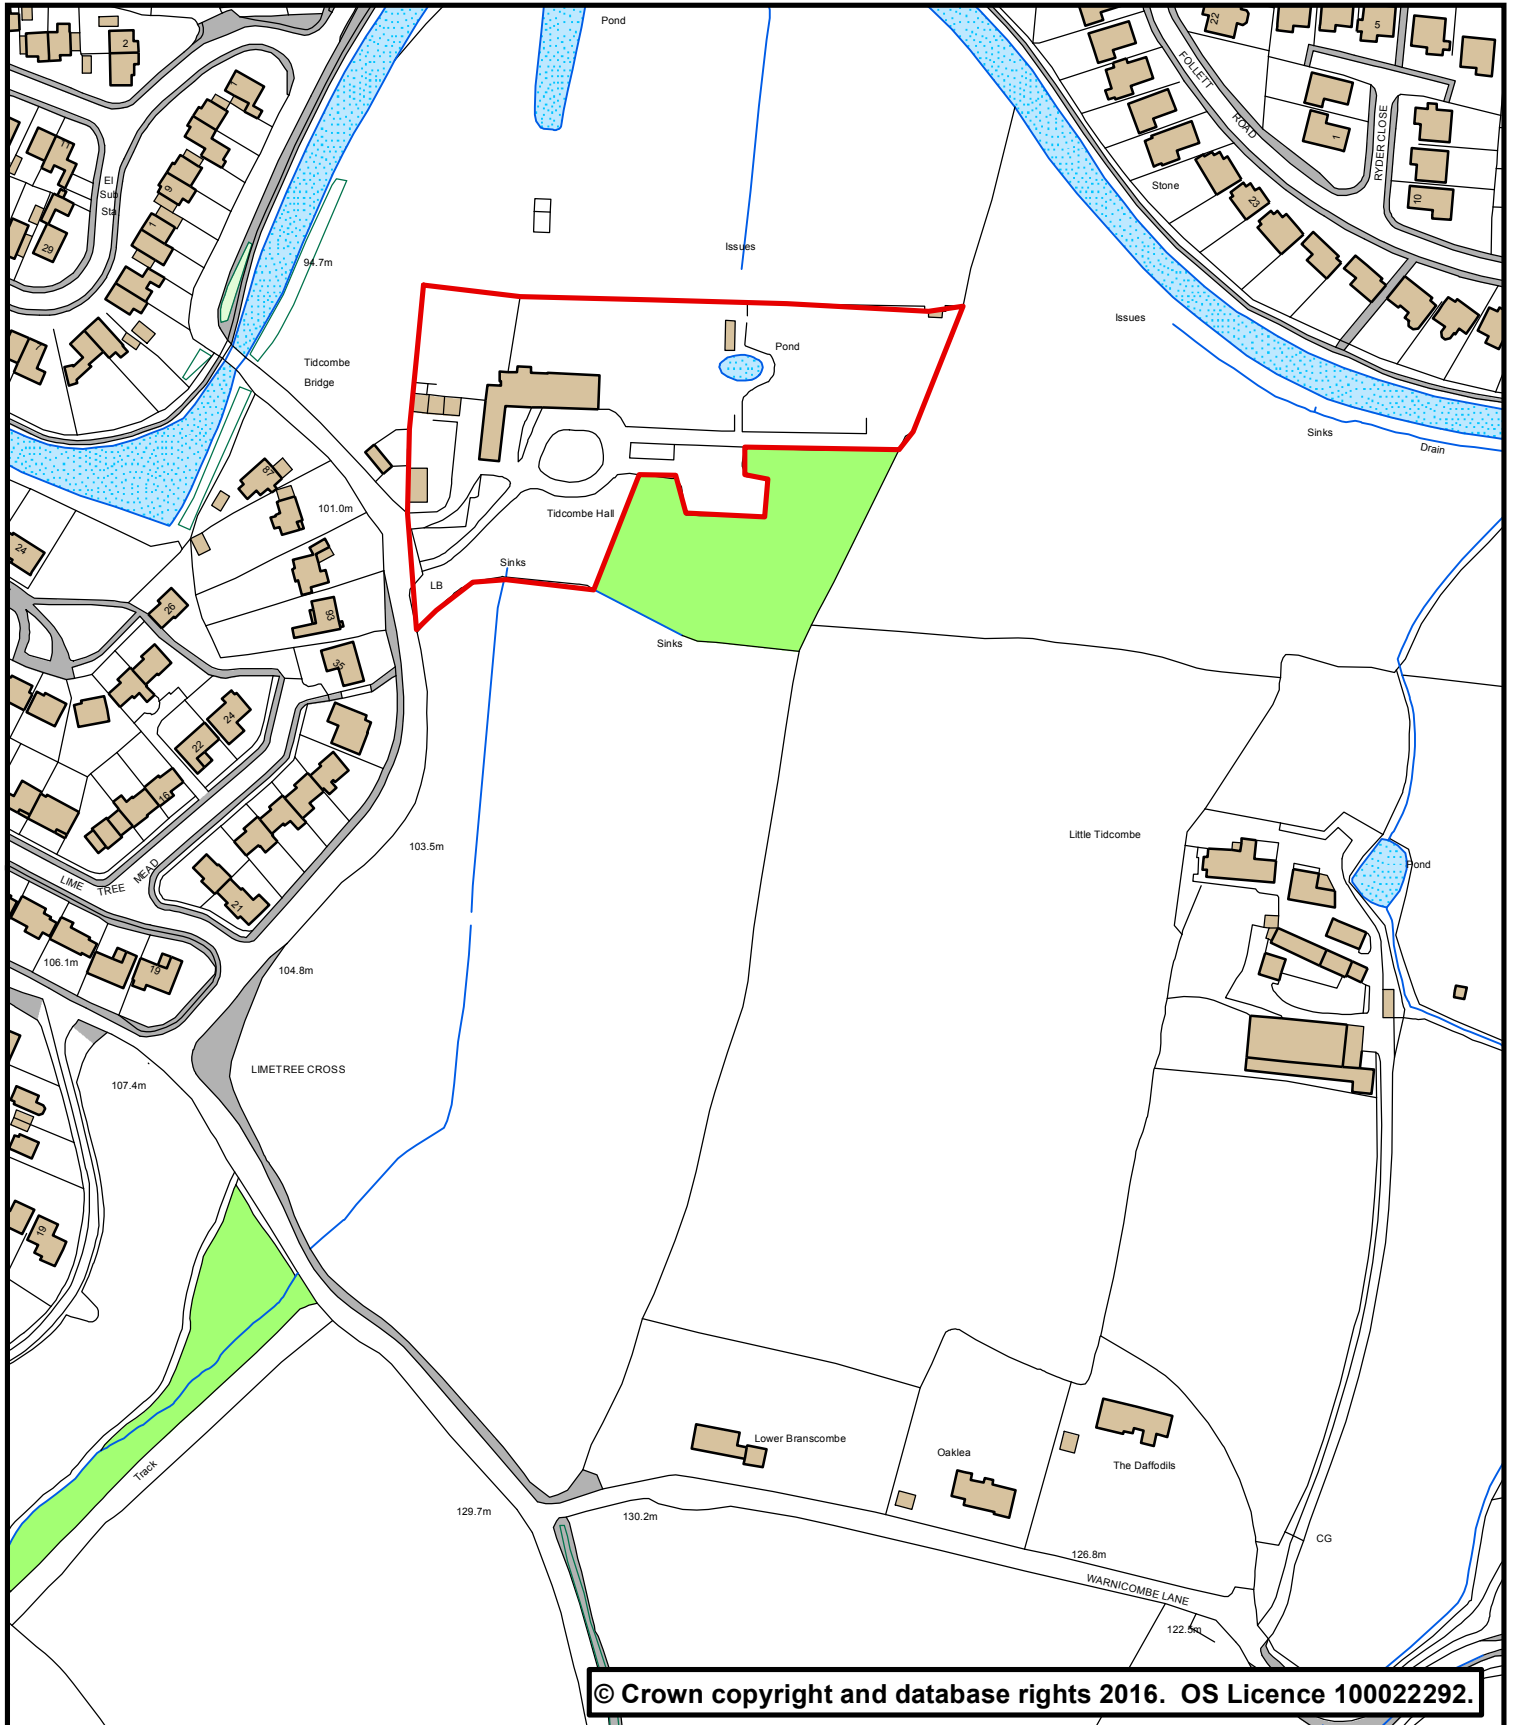

Forward Planning

Phoenix House
Phoenix Lane, Tiverton EX16 6PP

Tel: 01884 255255

Website: www.middevon.gov.uk

© Crown copyright and database rights 2016. OS Licence 100022292.

Scale 1:2,500 @ A4

Date 27 June 2016