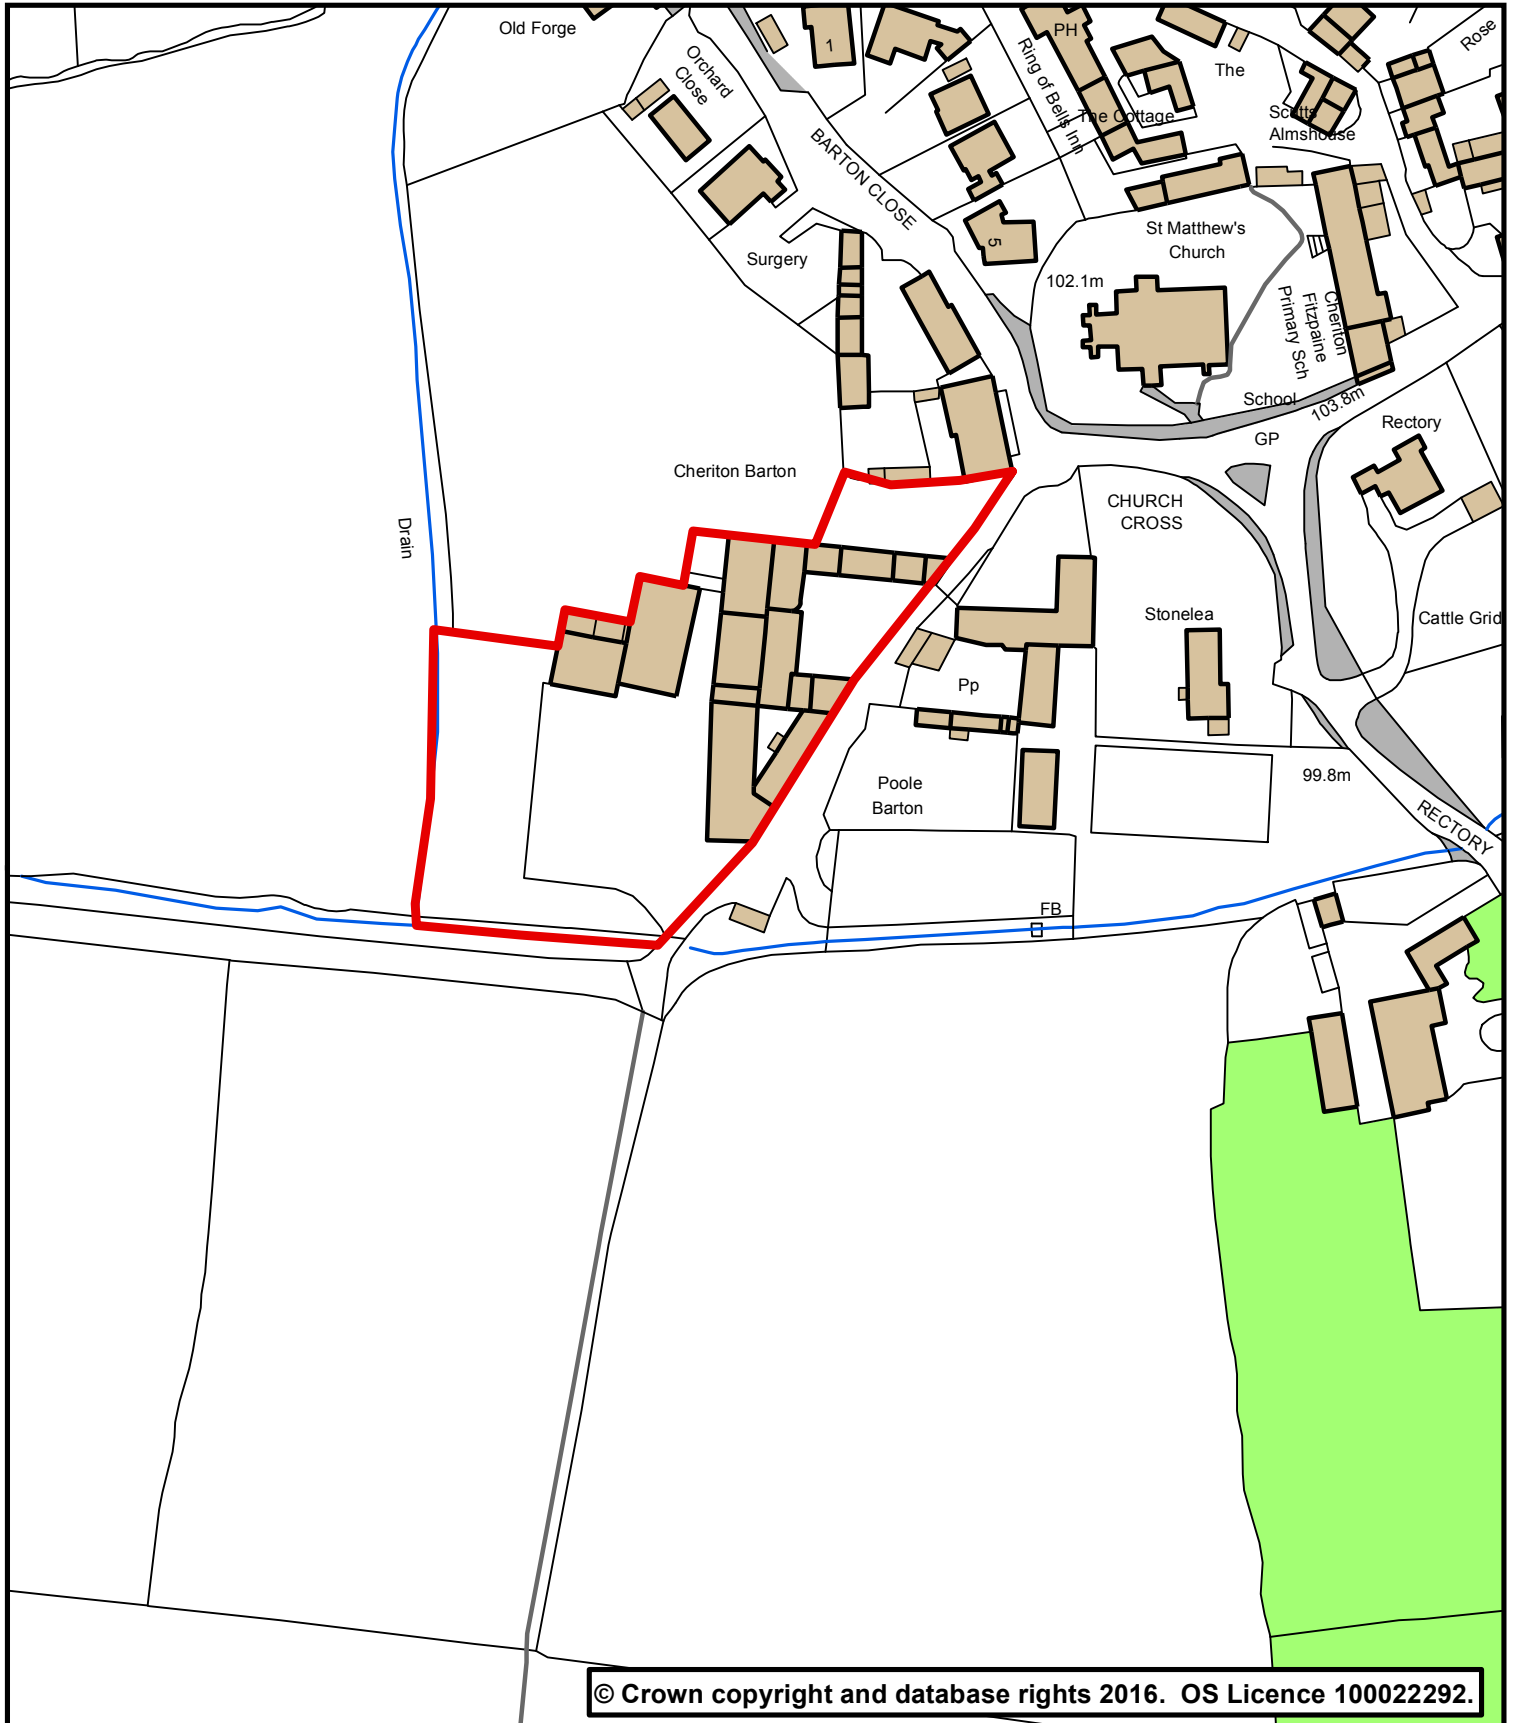

Forward Planning

Phoenix House
Phoenix Lane, Tiverton EX16 6PP

Tel: 01884 255255

Website: www.middevon.gov.uk

© Crown copyright and database rights 2016. OS Licence 100022292.

Scale 1:1,515 @ A4

Date 27 June 2016