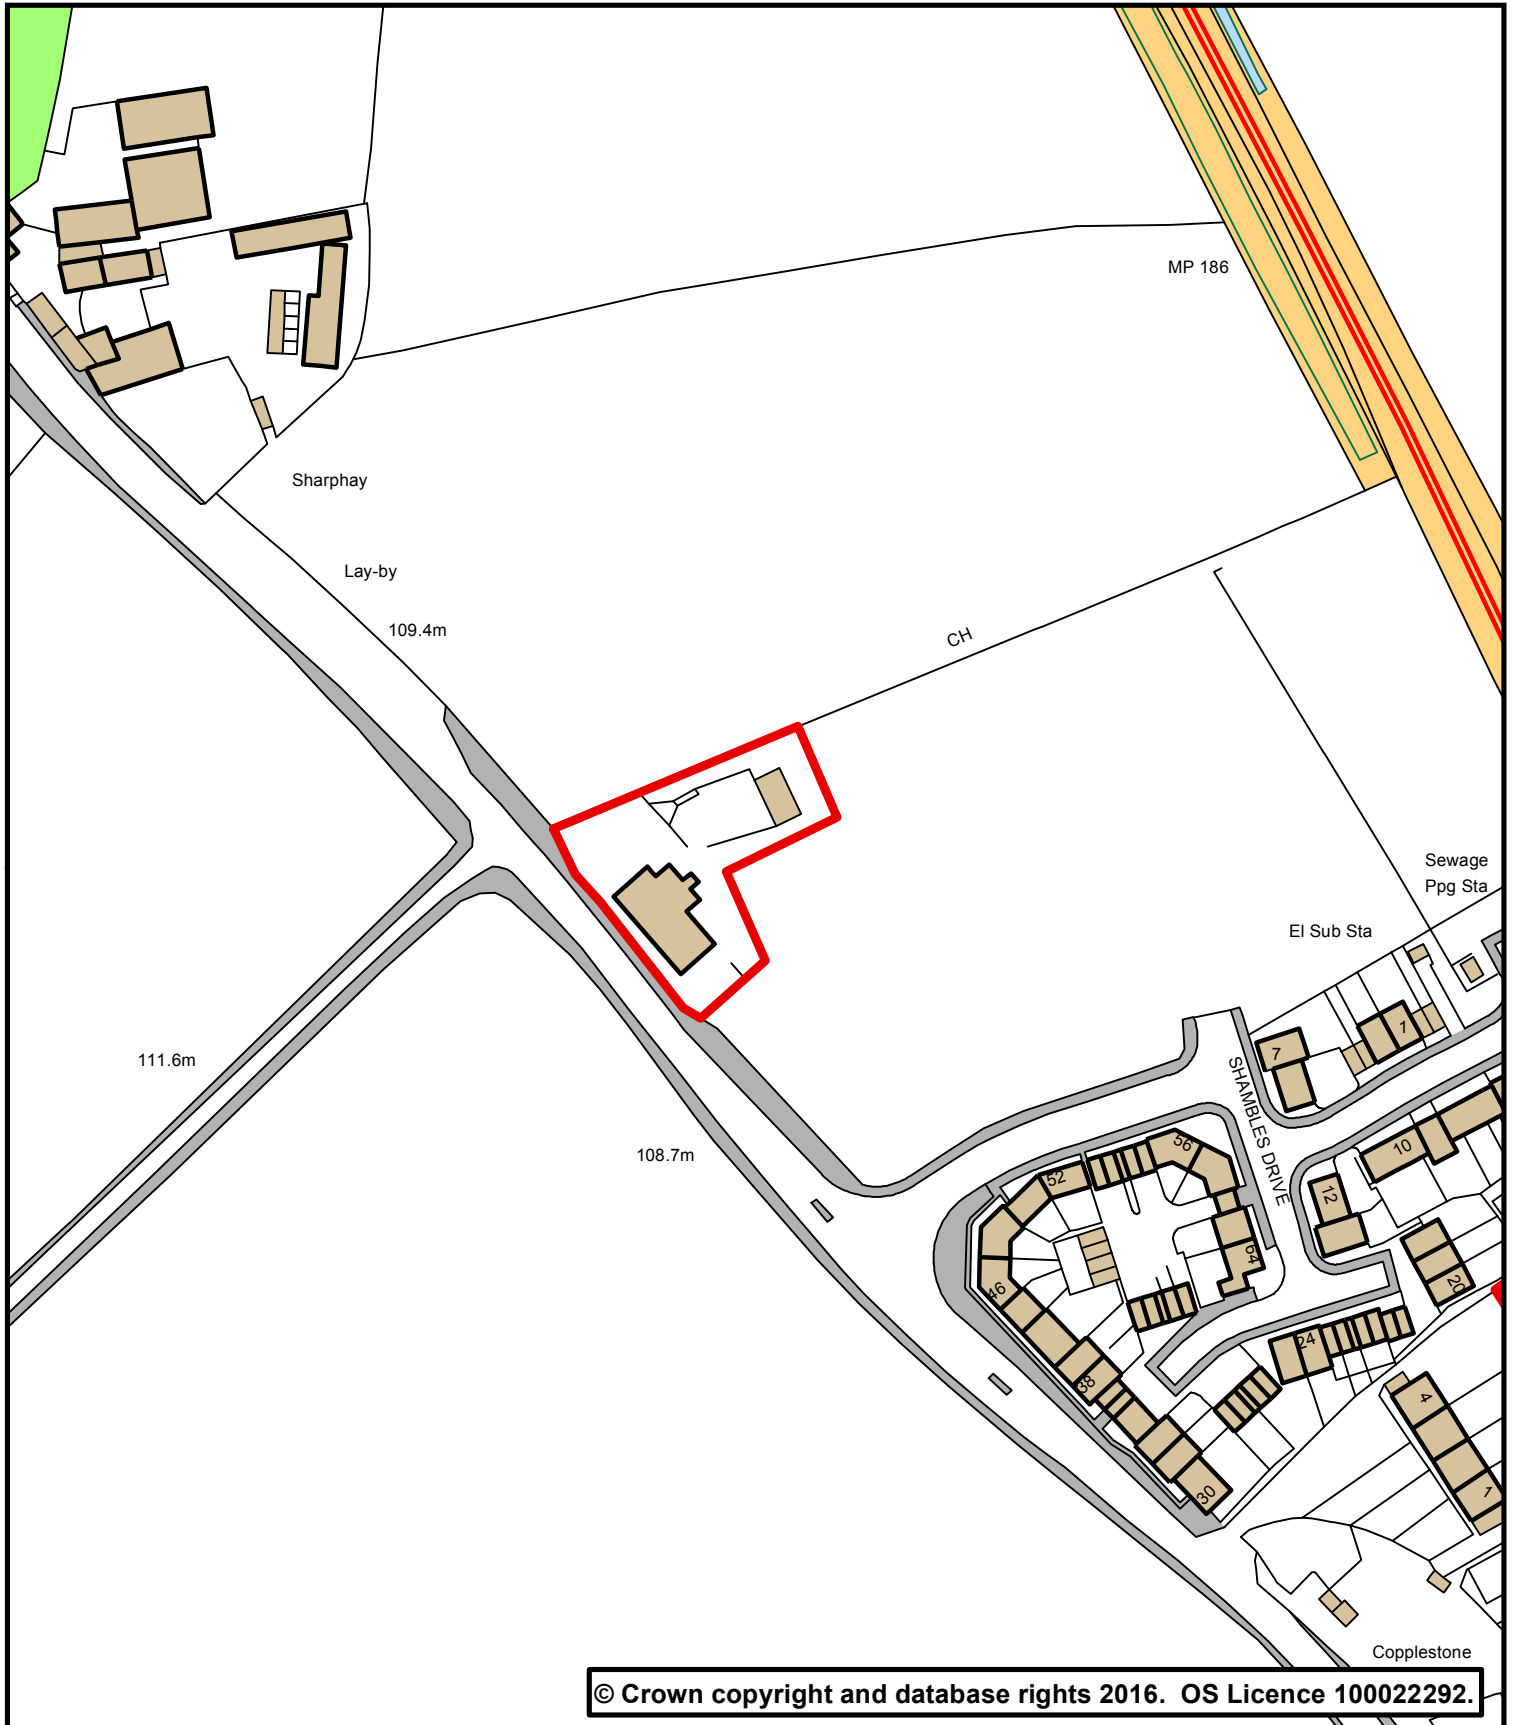

Forward Planning

Phoenix House
Phoenix Lane, Tiverton EX16 6PP

Tel: 01884 255255

Website: www.middevon.gov.uk

© Crown copyright and database rights 2016. OS Licence 100022292.

Scale 1:1,500 @ A4

Date 27 June 2016

Drg. No. The Old Abattoir Site, Coplestone