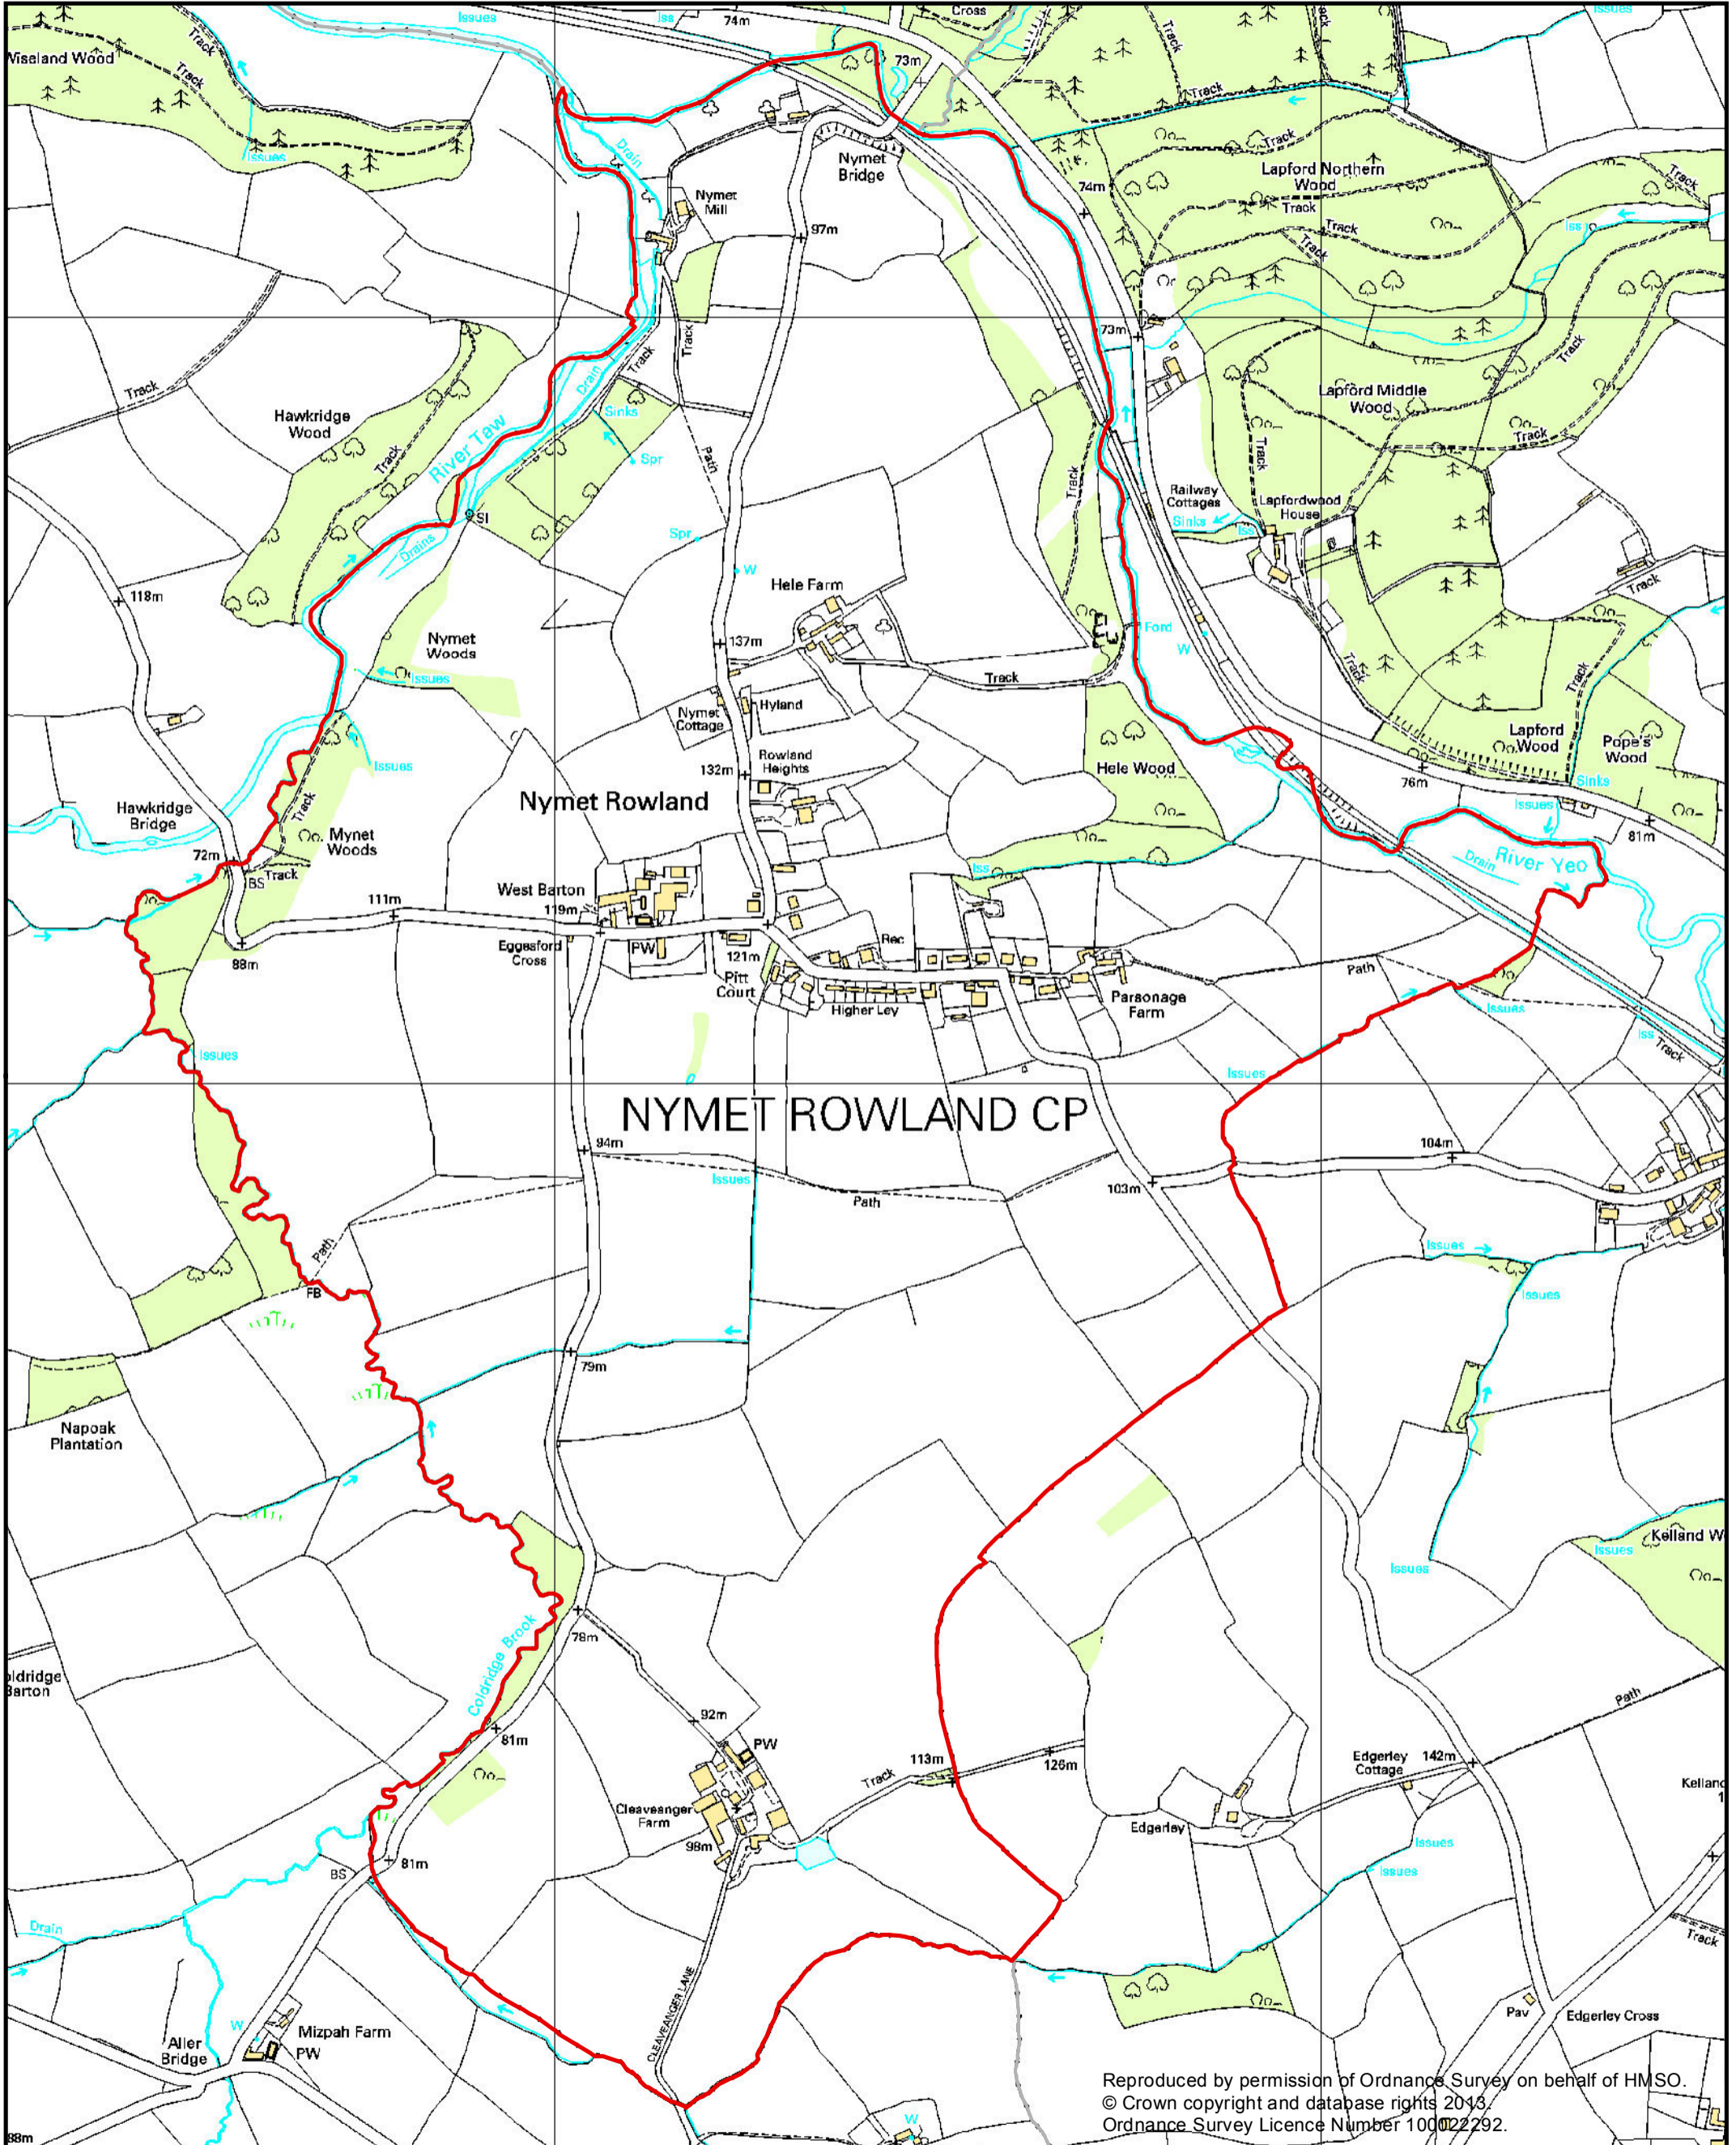

GMS

Phoenix House
Phoenix Lane, Tiverton EX16 6PP

Tel: 01884 255255

Website: www.middevon.gov.uk

Mid Devon
DISTRICT COUNCIL

Reproduced by permission of Ordnance Survey on behalf of HMSO.
© Crown copyright and database rights 2013.
Ordnance Survey Licence Number 100022292.