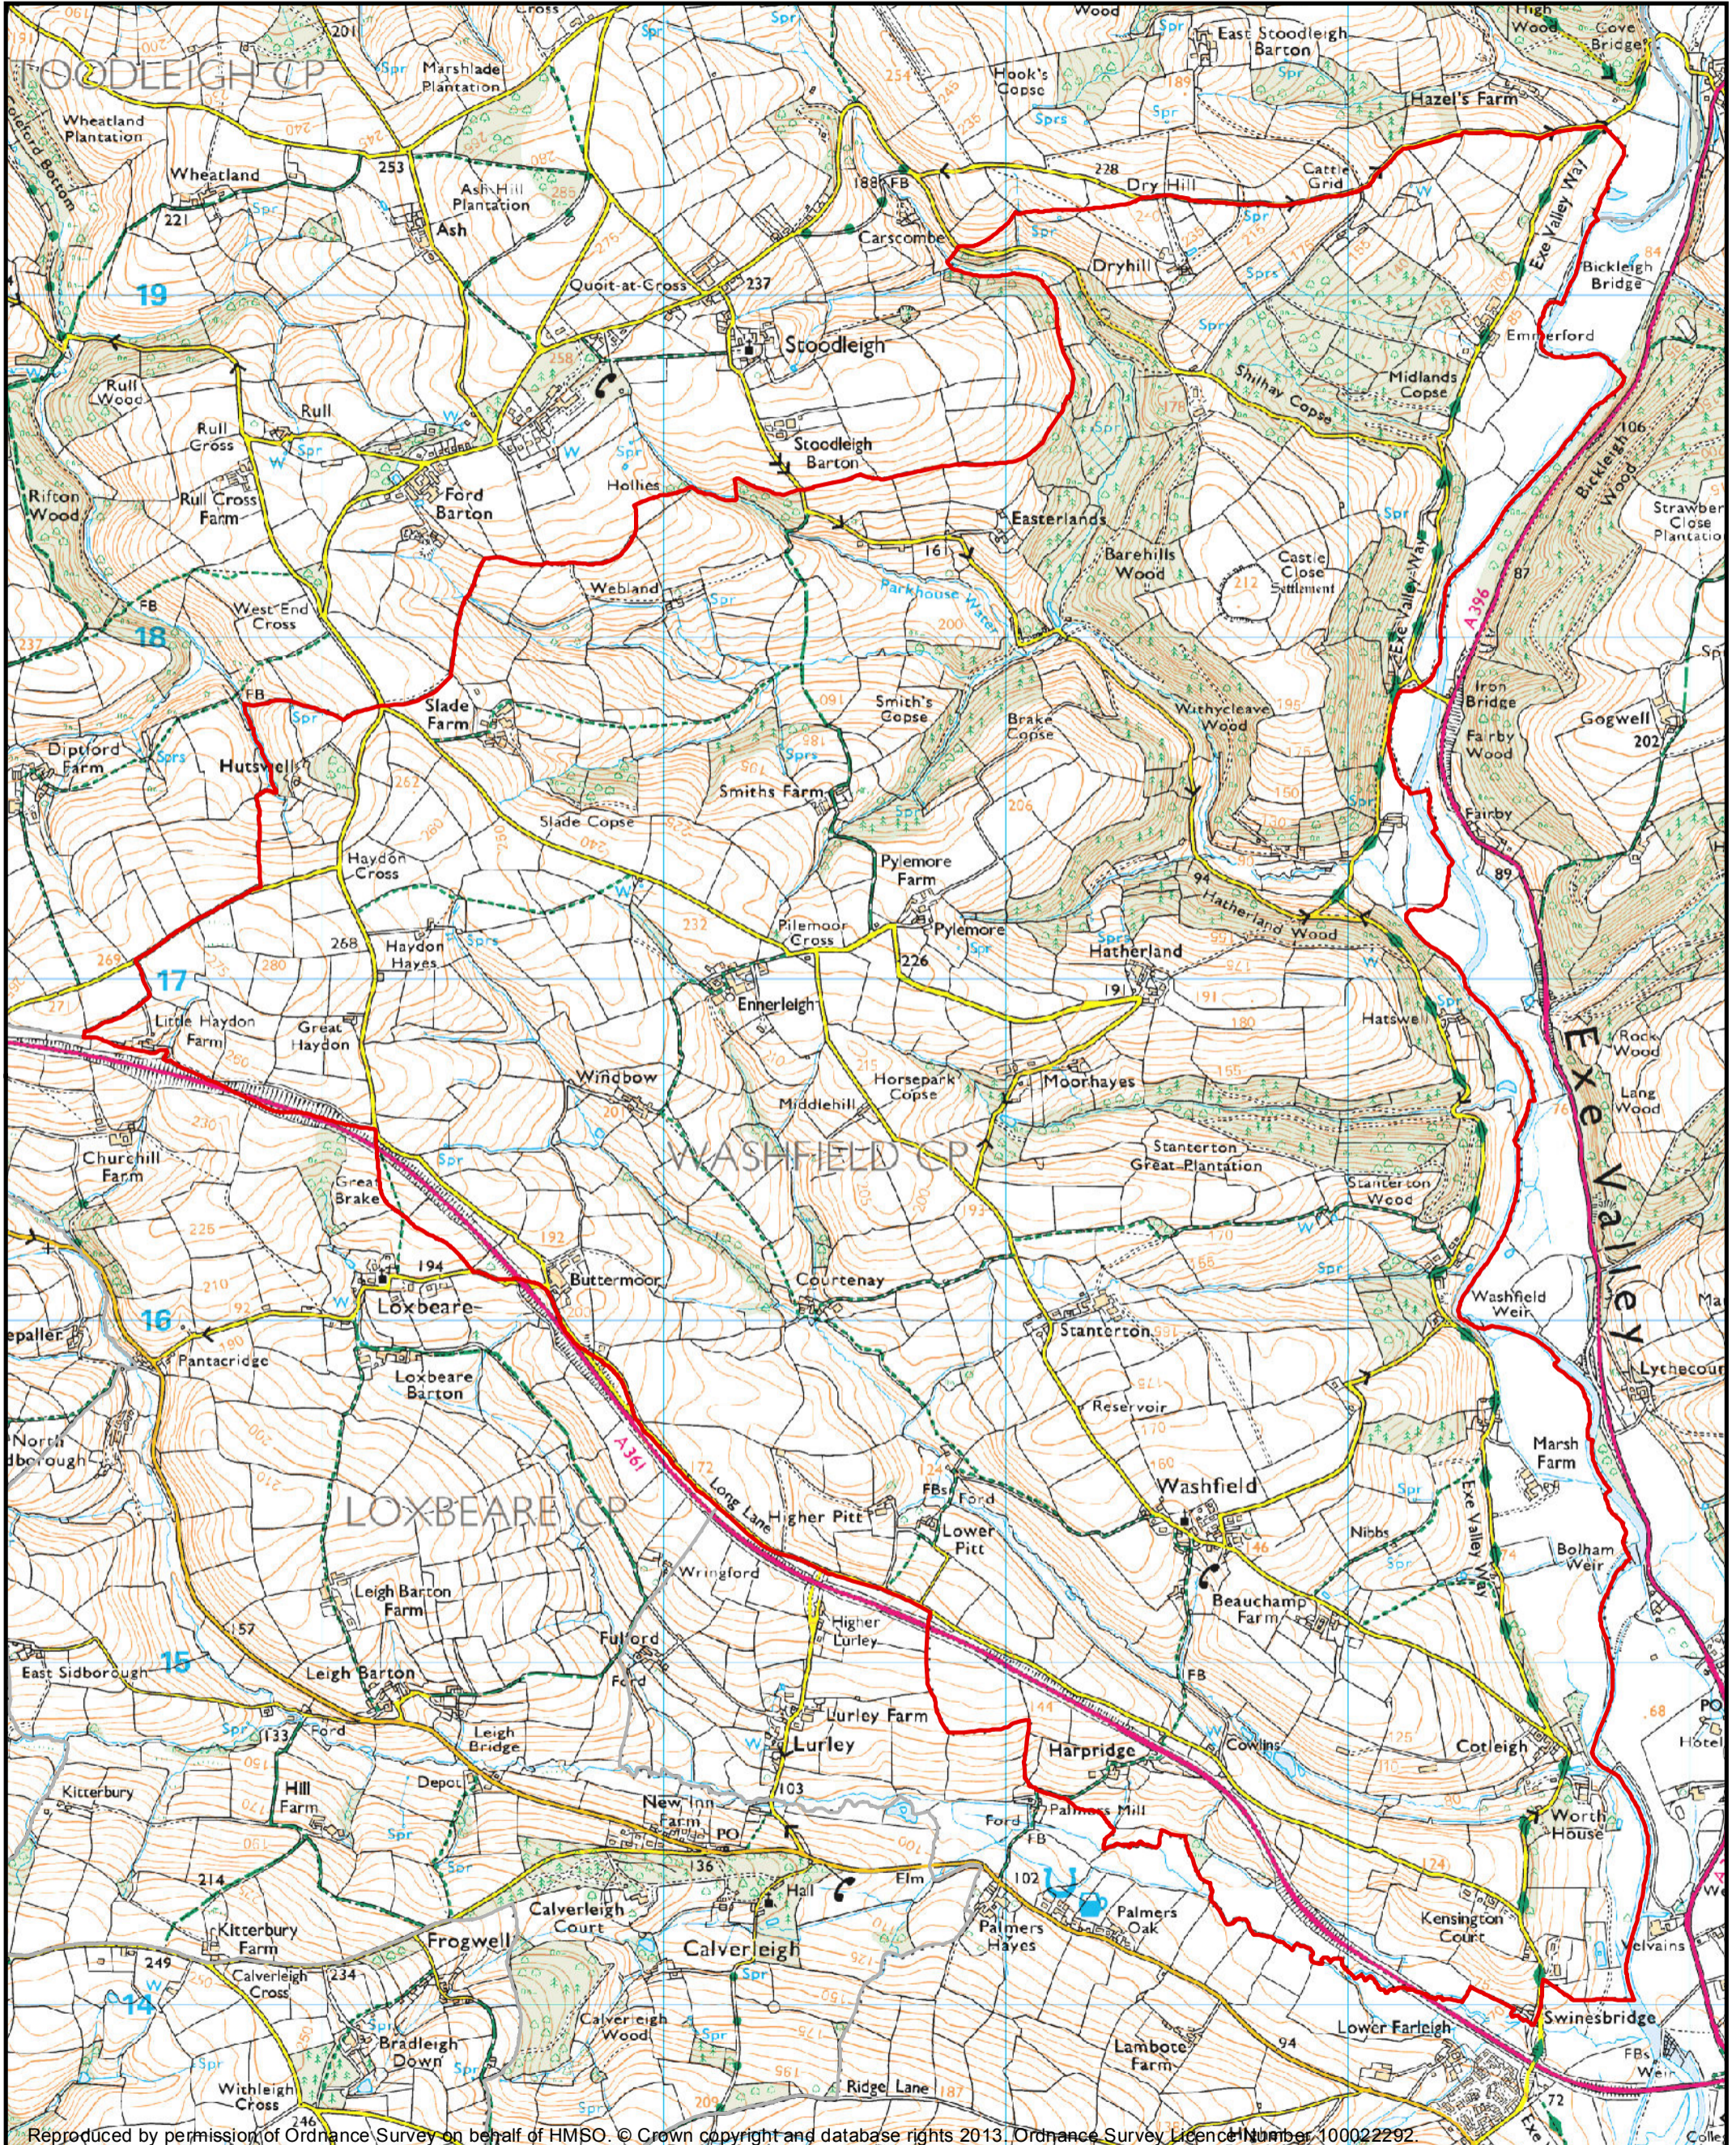

GMS

Phoenix House  
Phoenix Lane, Tiverton EX16 6PP

Tel: 01884 255255

Website: [www.middevon.gov.uk](http://www.middevon.gov.uk)

**Mid Devon**  
DISTRICT COUNCIL

Reproduced by permission of Ordnance Survey on behalf of HMSO. © Crown copyright and database rights 2013. Ordnance Survey Licence Number: 100022292.

Scale	not to scale	Date	11/02/2013	Title	<b>Washfield Parish</b>
Drg. No.	Washfield_A3	Produced by	J Ross		