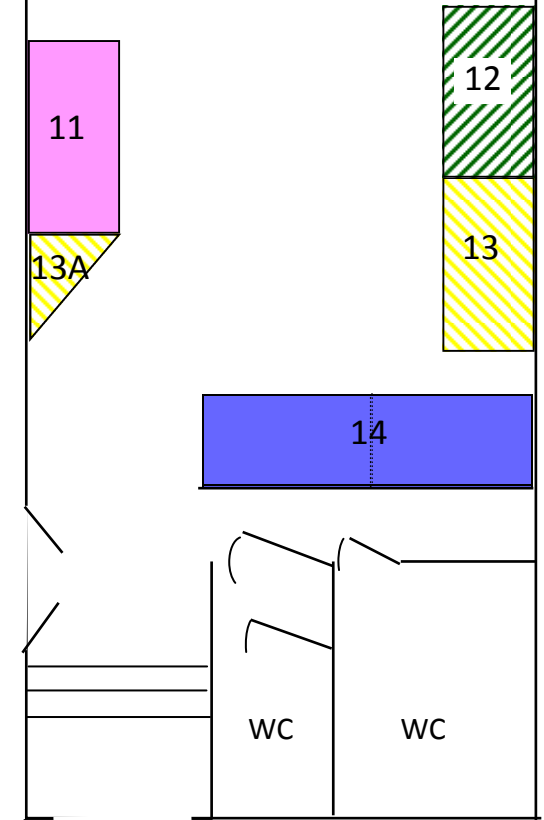

Muddifords Court Landlord Event Room Plan for illustration purposes only (not to scale)

- | | | | |
|---|---|---|-----------------------------------|
|  | NFU Mutual |  | Wessex Resolutions CIC |
|  | Devon Air Ambulance |  | Homefinders |
|  | Market Carpets |  | MDDC Housing Team |
|  | Tiverton Kitchens, Bathrooms and bedrooms |  | National Landlords Association |
|  | Devon & Somerset Fire & Rescue Service |  | Buy with Confidence |
|  | Greenslade Taylor Hunt |  | Devon & Cornwall Police |
|  | Devon Landlords Association |  | and
MDDC Community Safety Team |
|  | Clive Emson Land and Property Auctioneers |  | Seddons Lettings and Sales |