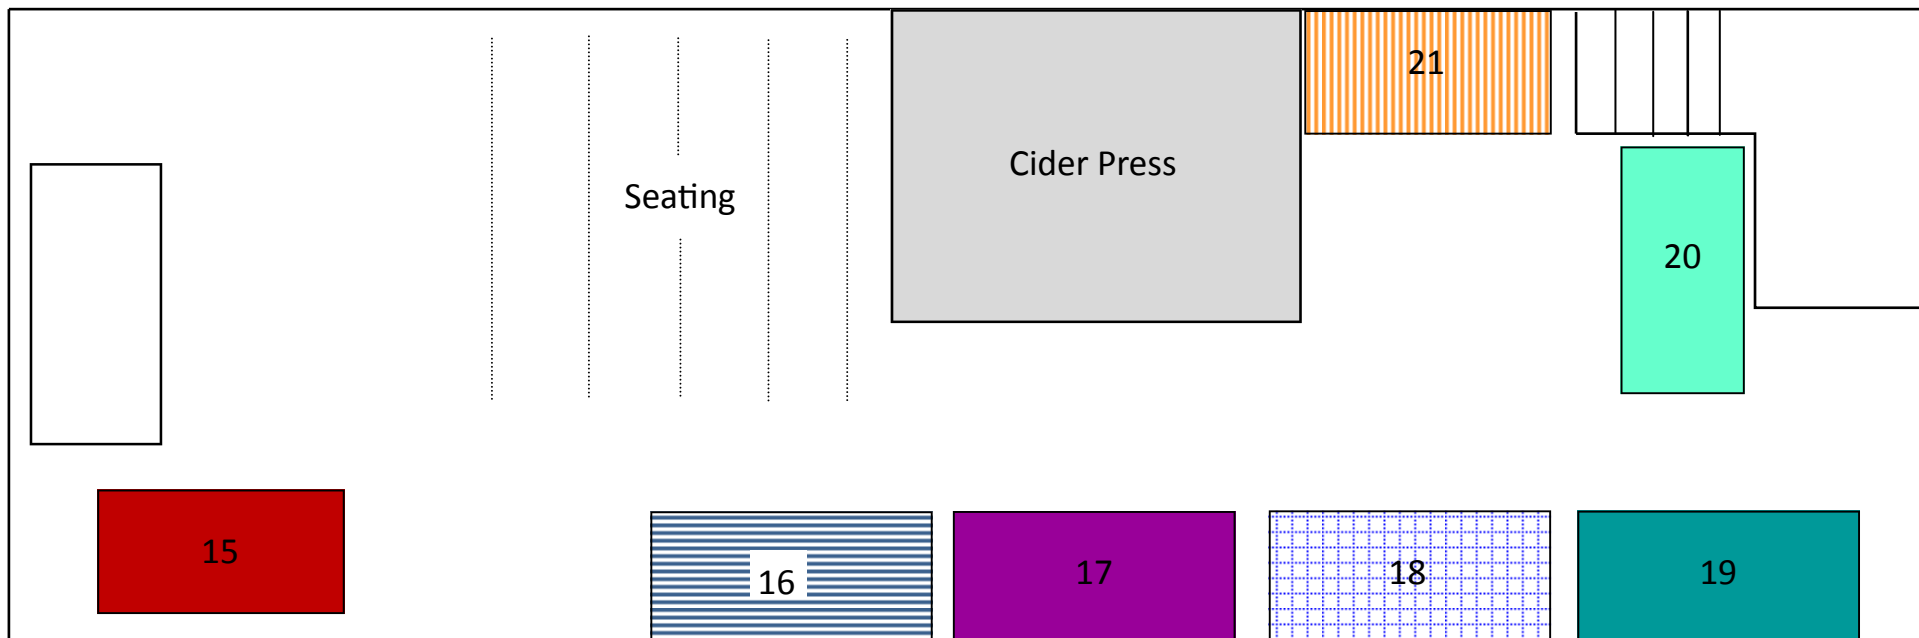

Muddifords Court Landlord Event Room Plan for illustration purposes only (not to scale)

- | | | | |
|---|---|---|-----------------------------------|
|  | NFU Mutual |  | Wessex Resolutions CIC |
|  | Devon Air Ambulance |  | Homefinders |
|  | Market Carpets |  | MDDC Housing Team |
|  | Tiverton Kitchens, Bathrooms and bedrooms |  | National Landlords Association |
|  | Devon & Somerset Fire & Rescue Service |  | Buy with Confidence |
|  | Greenslade Taylor Hunt |  | Devon & Cornwall Police |
|  | Devon Landlords Association |  | and
MDDC Community Safety Team |
|  | Clive Emson Land and Property Auctioneers |  | Seddons Lettings and Sales |