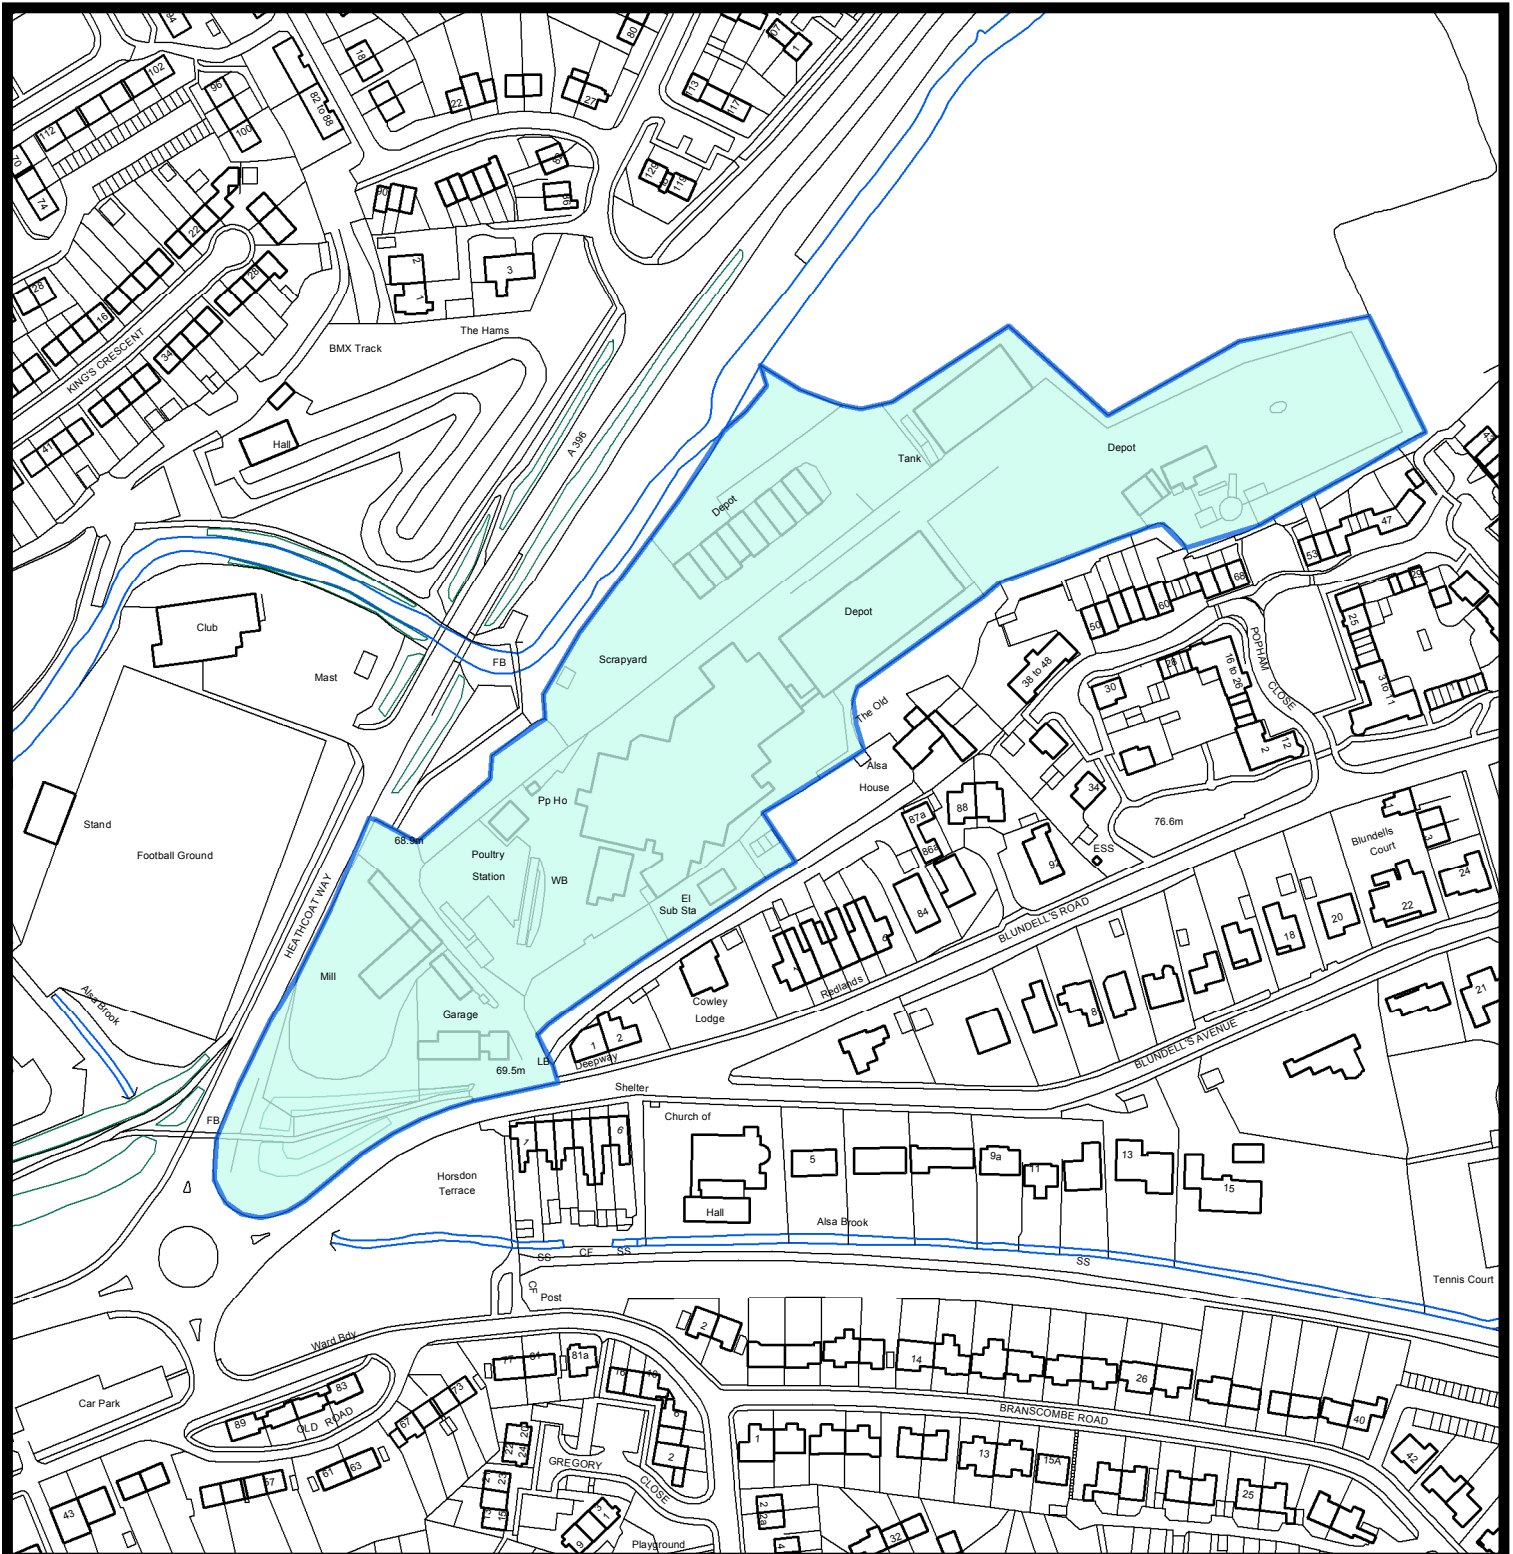

Phoenix House
Phoenix Lane, Tiverton EX16 6PP

Tel: 01884 255255
Website: www.middevon.gov.uk

Mid Devon Brownfield Register
MDDC/BF002 Land between Blundells School and River Lowman, Tiverton

Scale 1:1250 @ A4

Date 06/12/2017

Drg. No. 11_00037_CONV

Produced by AB (Forward Planning)

This map is based upon Ordnance Survey material with the permission of Ordnance Survey on behalf of the Controller of Her Majesty's Stationery Office. © Crown copyright. Unauthorised reproduction infringes Crown copyright and may lead to prosecution or civil proceedings. Licence No. 100022292 (2011)