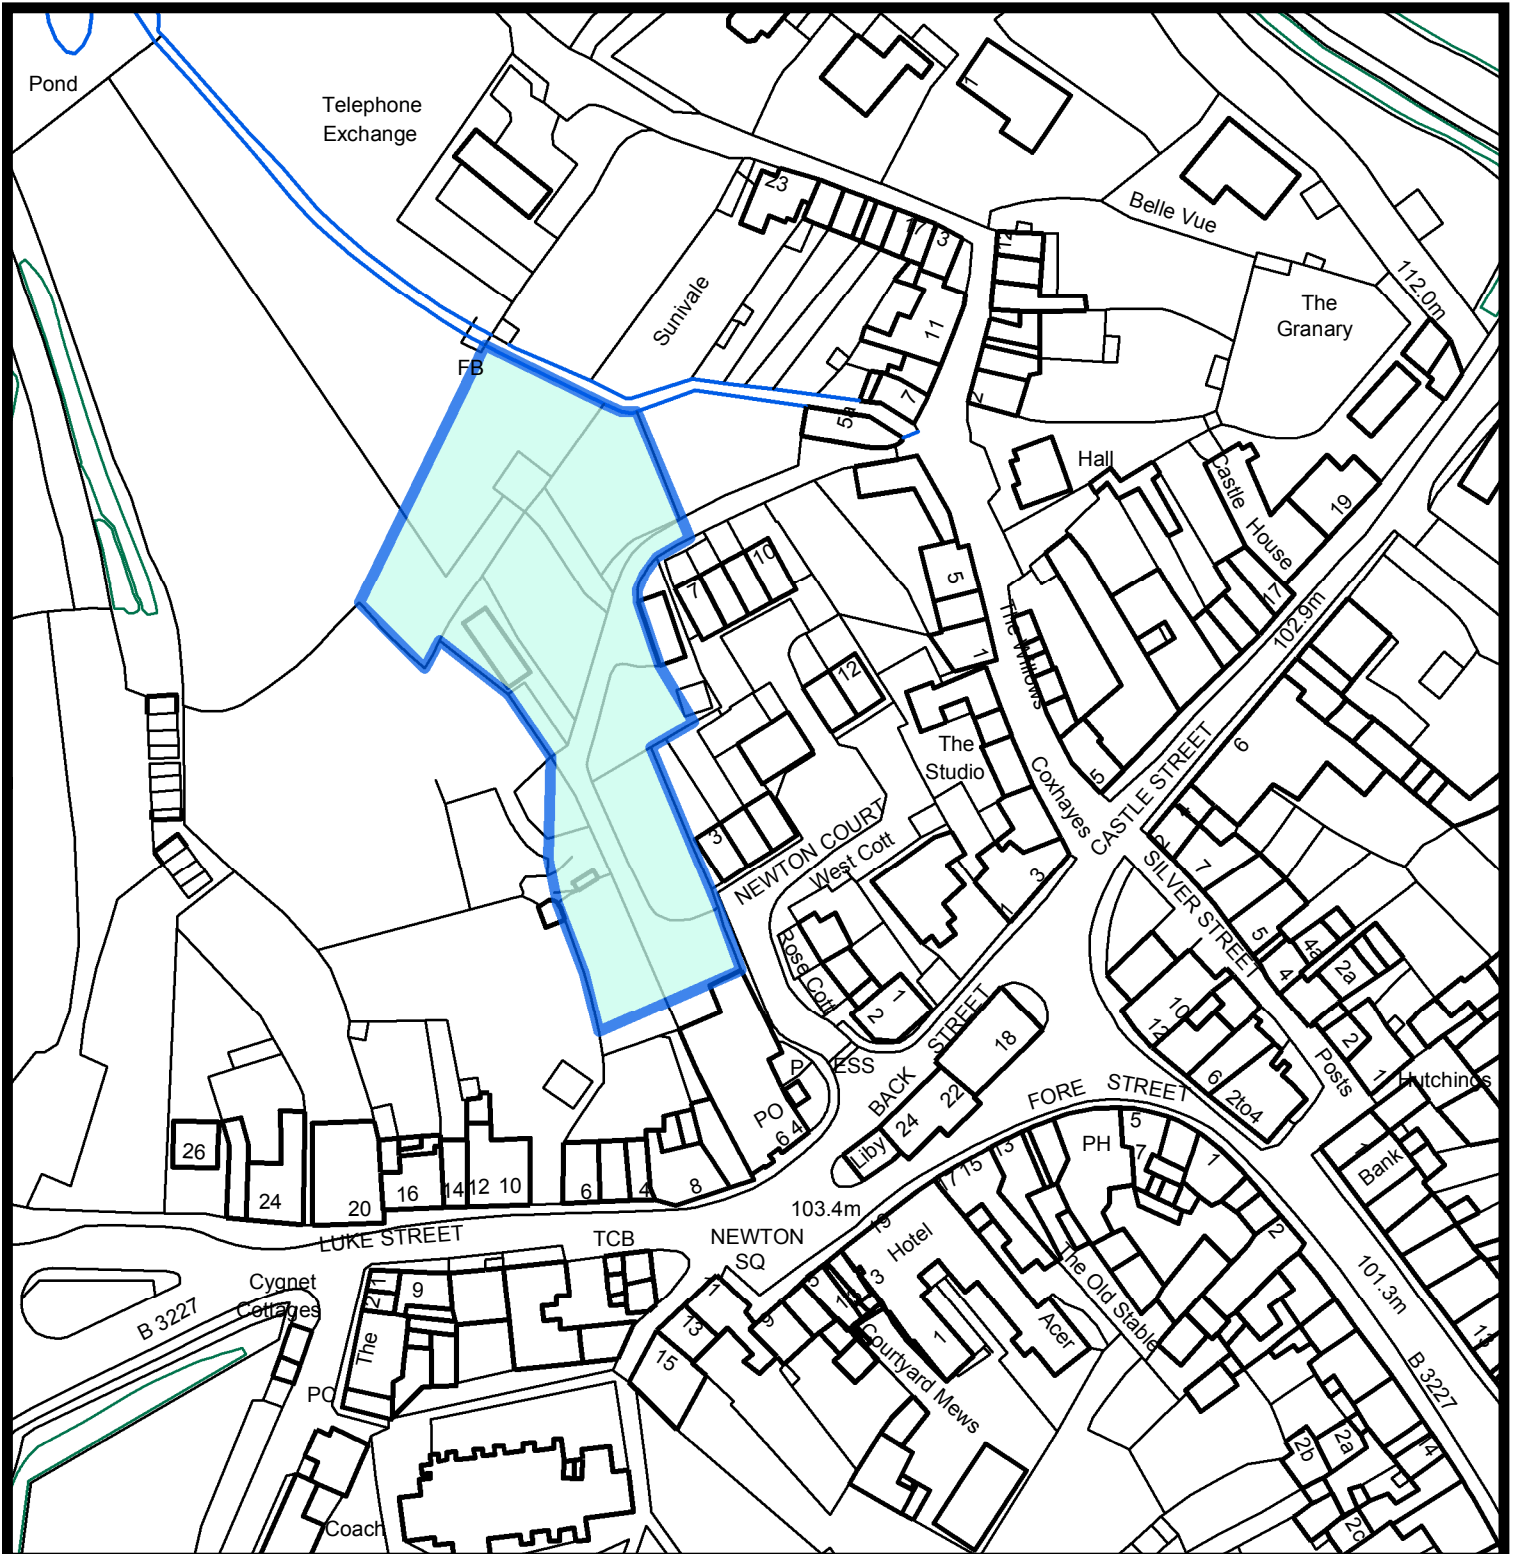

Phoenix House  
Phoenix Lane, Tiverton EX16 6PP

Tel: 01884 255255  
Website: www.middevon.gov.uk

**Mid Devon Brownfield Register  
MDDC/BF003 Newton Square, Bampton**

Scale 1:1250 @ A4

Date 06/12/2017

Drg. No. 11\_00037\_CONV

Produced by AB (Forward Planning)

This map is based upon Ordnance Survey material with the permission of Ordnance Survey on behalf of the Controller of Her Majesty's Stationery Office. © Crown copyright. Unauthorised reproduction infringes Crown copyright and may lead to prosecution or civil proceedings. Licence No. 100022292 (2011)