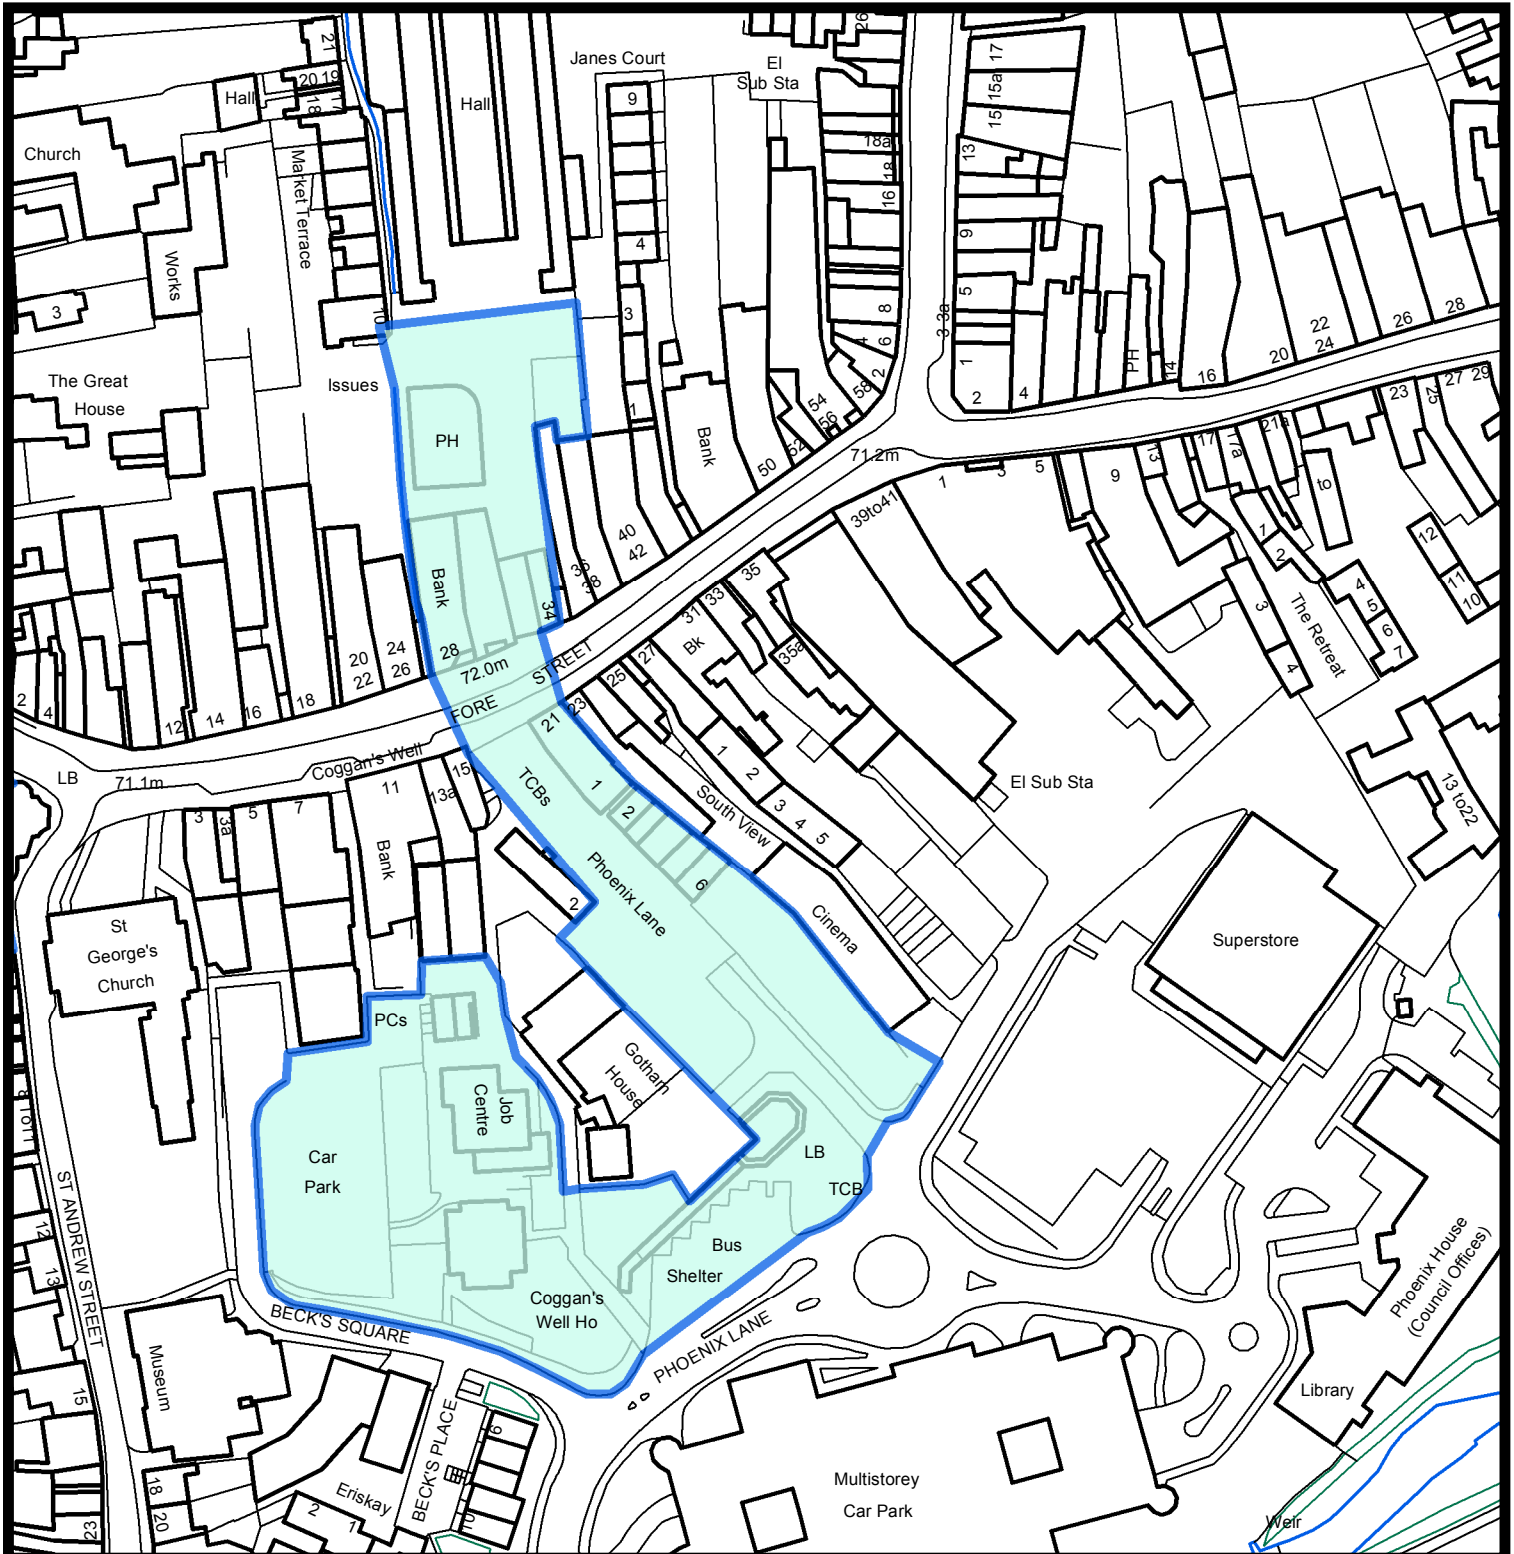

**Phoenix House**  
**Phoenix Lane, Tiverton EX16 6PP**

**Tel: 01884 255255**  
**Website: www.middevon.gov.uk**

**Mid Devon Brownfield Register**  
**MDDC/BF004 Phoenix Lane, Tiverton**

Scale 1:1250 @ A4

Date 06/12/2017

Drg. No. 11\_00037\_CONV

Produced by AB (Forward Planning)

This map is based upon Ordnance Survey material with the permission of Ordnance Survey on behalf of the Controller of Her Majesty's Stationery Office. © Crown copyright. Unauthorised reproduction infringes Crown copyright and may lead to prosecution or civil proceedings. Licence No. 100022292 (2011)